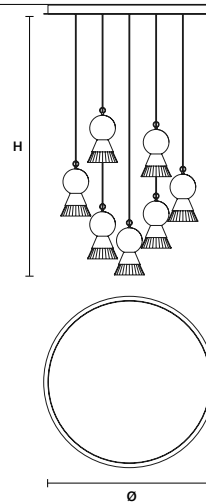

BÖZU C5 RD 60 

∅ 60 cm / 23.60"
HMAX 160 cm / 63.00"

STANDARD INTEGRATED LED LIGHTING	
UP	30 W CRI>90 3000 K – 3625 NOMINAL LM
DOWN	30 W CRI>90 3000 K – 3625 NOMINAL LM
ON REQUEST	
UP	30 W CRI>90 2700 K – 3360 NOMINAL LM
DOWN	30 W CRI>90 2700 K – 3360 NOMINAL LM
DIMMABLE	
0-10V	

SINGLE CANOPY

	SIZE	FINISHINGS	PRODUCT NAME
	Ø 12 cm / 4.70"	● G26 + ● V91	BÔZU S1
	H 4 cm / 1.60"		

SINGLE CANOPY

	SIZE	FINISHINGS	PRODUCT NAME
	Ø 18 cm / 7.10"	● G26 + ● V91	BÔZU S3 LN
	H 4 cm / 1.60"		

SINGLE CANOPY

	SIZE	FINISHINGS	PRODUCT NAME
	Ø 22 cm / 8.70"	● G26 + ● V91	BÔZU S6 OV
	H 4 cm / 1.60"		BÔZU S8 OV

ROUND CANOPY RD 40

SIZE	FINISHINGS	PRODUCT NAME
Ø 40 cm / 15.70" H 4 cm / 1.60"	● V91	BŐZU C3 RD 40

ROUND CANOPY RD 60

SIZE	FINISHINGS	PRODUCT NAME
Ø 60 cm / 23.60" H 4 cm / 1.60"	● V91	BŐZU C5 RD 60

ROUND CANOPY RD 80

SIZE	FINISHINGS	PRODUCT NAME
Ø 80 cm / 31.50" H 4 cm / 1.60"	● V91	BŐZU C7 RD 80