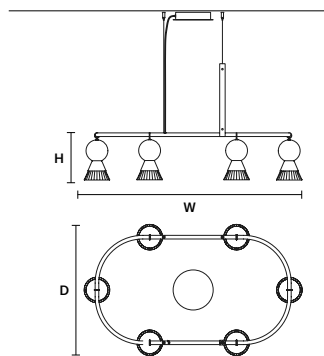

BÖZU S3 LN

W 160 cm / 63.00"
D 14 cm / 5.50"
H 26 cm / 10.20"

STANDARD INTEGRATED LED LIGHTING	
UP	18 W CRI>90 3000 K – 2175 NOMINAL LM
DOWN	18 W CRI>90 3000 K – 2175 NOMINAL LM
ON REQUEST	
UP	18 W CRI>90 2700 K – 2016 NOMINAL LM
DOWN	18 W CRI>90 2700 K – 2016 NOMINAL LM
DIMMABLE	
0-10V	

BÖZU S8 OV

W 168 cm / 66.10"
D 72 cm / 27.50"
H 26 cm / 10.20"

STANDARD INTEGRATED LED LIGHTING	
UP	48 W CRI>90 3000 K – 5800 NOMINAL LM
DOWN	48 W CRI>90 3000 K – 5800 NOMINAL LM
ON REQUEST	
UP	48 W CRI>90 2700 K – 5376 NOMINAL LM
DOWN	48 W CRI>90 2700 K – 5376 NOMINAL LM
DIMMABLE	
0-10V	

BÖZU S6 OV

W 120 cm / 47.25"
D 72 cm / 27.50"
H 26 cm / 10.20"

STANDARD INTEGRATED LED LIGHTING	
UP	36 W CRI>90 3000 K – 4350 NOMINAL LM
DOWN	36 W CRI>90 3000 K – 4350 NOMINAL LM
ON REQUEST	
UP	36 W CRI>90 2700 K – 4032 NOMINAL LM
DOWN	36 W CRI>90 2700 K – 4032 NOMINAL LM
DIMMABLE	
0-10V	

Ⓜ : for the US market, refer to the relevant price list.

BÖZU TL 

Ø 14 cm / 5.50"
H 26 cm / 10.20"

STANDARD INTEGRATED LED LIGHTING

6 W CRI>90
3000 K – 725 NOMINAL LM

ON REQUEST

6 W CRI>90
2700 K – 672 NOMINAL LM