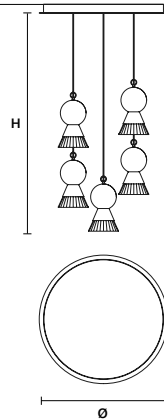

BÖZU C5 RD 60

∅ 60 cm / 23.60"
HMAX 160 cm / 63.00"

STANDARD INTEGRATED LED LIGHTING	
UP	30 W CRI>90 3000 K – 3625 NOMINAL LM
DOWN	30 W CRI>90 3000 K – 3625 NOMINAL LM
ON REQUEST	
UP	30 W CRI>90 2700 K – 3360 NOMINAL LM
DOWN	30 W CRI>90 2700 K – 3360 NOMINAL LM
DIMMABLE	
0-10V