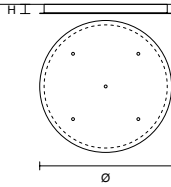

SINGLE CANOPY

	SIZE	FINISHINGS	PRODUCT NAME
	Ø 12 cm / 4.70"	● G26 + ● V91	BÔZU S1
	H 4 cm / 1.60"		

SINGLE CANOPY

	SIZE	FINISHINGS	PRODUCT NAME
	Ø 18 cm / 7.10"	● G26 + ● V91	BÔZU S3 LN
	H 4 cm / 1.60"		

SINGLE CANOPY

	SIZE	FINISHINGS	PRODUCT NAME
	Ø 22 cm / 8.70"	● G26 + ● V91	BÔZU S6 OV
	H 4 cm / 1.60"		BÔZU S8 OV

ROUND CANOPY RD 40

SIZE	FINISHINGS	PRODUCT NAME
Ø 40 cm / 15.70" H 4 cm / 1.60"	● V91	BŐZU C3 RD 40

ROUND CANOPY RD 60

SIZE	FINISHINGS	PRODUCT NAME
Ø 60 cm / 23.60" H 4 cm / 1.60"	● V91	BŐZU C5 RD 60

ROUND CANOPY RD 80

SIZE	FINISHINGS	PRODUCT NAME
Ø 80 cm / 31.50" H 4 cm / 1.60"	● V91	BŐZU C7 RD 80