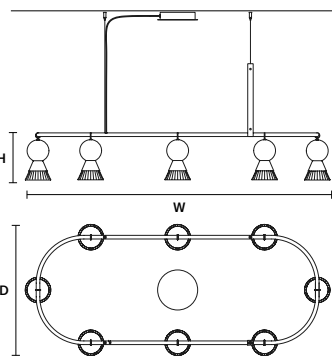

STANDARD CABLES

BÖZU S1

Ø 14 cm / 5.50"
H 26 cm / 10.20"

STANDARD INTEGRATED LED LIGHTING	
UP	4,7 W CRI>90 3000 K – 725 NOMINAL LM
DOWN	4,7 W CRI>90 3000 K – 725 NOMINAL LM
ON REQUEST	
UP	4,7 W CRI>90 2700 K – 672 NOMINAL LM
DOWN	4,7 W CRI>90 2700 K – 672 NOMINAL LM
DIMMABLE	
TRIAC	

BÖZU S3 LN

W 160 cm / 63.00"
D 14 cm / 5.50"
H 26 cm / 10.20"

STANDARD INTEGRATED LED LIGHTING	
UP	18 W CRI>90 3000 K – 2175 NOMINAL LM
DOWN	18 W CRI>90 3000 K – 2175 NOMINAL LM
ON REQUEST	
UP	18 W CRI>90 2700 K – 2016 NOMINAL LM
DOWN	18 W CRI>90 2700 K – 2016 NOMINAL LM
DIMMABLE	
0-10V	

BÖZU S8 OV

W 168 cm / 66.10"
D 72 cm / 27.50"
H 26 cm / 10.20"

STANDARD INTEGRATED LED LIGHTING	
UP	48 W CRI>90 3000 K – 5800 NOMINAL LM
DOWN	48 W CRI>90 3000 K – 5800 NOMINAL LM
ON REQUEST	
UP	48 W CRI>90 2700 K – 5376 NOMINAL LM
DOWN	48 W CRI>90 2700 K – 5376 NOMINAL LM
DIMMABLE	
0-10V	

BÖZU S6 OV

W 120 cm / 47.25"
D 72 cm / 27.50"
H 26 cm / 10.20"

STANDARD INTEGRATED LED LIGHTING	
UP	36 W CRI>90 3000 K – 4350 NOMINAL LM
DOWN	36 W CRI>90 3000 K – 4350 NOMINAL LM
ON REQUEST	
UP	36 W CRI>90 2700 K – 4032 NOMINAL LM
DOWN	36 W CRI>90 2700 K – 4032 NOMINAL LM
DIMMABLE	
0-10V	