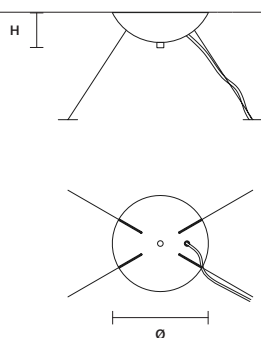

W 155 cm / 61.00"
D 50 cm / 19.70"
H 50 cm / 19.70"
■ 75 kg / 165.00 lb

STANDARD LIGHTING
36×E14×10 W MAX (NOT INCL.)

ROYALE
PL 33/75/125

CE

∅ 75 cm / 29.50"
H 125 cm / 49.20"
■ 61 kg / 134.20 lb

STANDARD LIGHTING

33×E14×10 W MAX (NOT INCL.)

ROYALE
A 5/31/70

W 31 cm / 12.20"
D 19 cm / 7.50"
H 70 cm / 27.60"
■ 8,5 kg / 18.70 lb

STANDARD LIGHTING

5×E14×10 W MAX (NOT INCL.)

SINGLE CANOPY

SIZE

Ø 18 cm / 7.10"
H 6 cm / 2.40"

FINISHINGS

● V87

PRODUCT NAME

ROYALE S 9/50/55
ROYALE S 30/80/75
ROYALE S 40/100/110

SINGLE CANOPY

SIZE

Ø 18 cm / 7.10"
H 6 cm / 2.40"

FINISHINGS

● V87

PRODUCT NAME

ROYALE S 12/85/50 OV

SINGLE CANOPY

SIZE

Ø 18 cm / 7.10"
H 6 cm / 2.40"

FINISHINGS

● V87