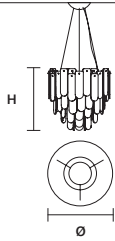

Only with dimmable bulbs

STANDARD CABLES

H MAX 150 cm / 59.10"

* QUESTO ARTICOLO È REALIZZATO CON LASTRE DI ONICE NATURALE.
EVENTUALI DIFFORMITÀ CROMATICHE NON SONO DA CONSIDERARSI
UN DIFETTO IN QUANTO DERIVANO DALLA NATURALITÀ DEL MATERIALE.
THIS ITEM IS MADE WITH NATURAL ONYX SLABS.
DIFFERENCES IN COLOUR ARE INHERENT TO THE NATURAL MATERIAL
AND SHOULD NOT BE CONSIDERED A PRODUCT DEFECT.

**ROYALE
S 9/50/55**

∅ 50 cm / 19.70"
H 55 cm / 21.70"
■ 23 kg / 50.60 lb

STANDARD LIGHTING
9×E14×10 W MAX (NOT INCL.)

**ROYALE
S 30/80/75**

∅ 80 cm / 31.50"
H 75 cm / 29.50"
■ 60 kg / 132.00 lb

STANDARD LIGHTING
30×E14×10 W MAX (NOT INCL.)

**ROYALE
S 40/100/110**

∅ 100 cm / 39.40"
H 110 cm / 43.30"
■ 90 kg / 198.00 lb

STANDARD LIGHTING
40×E14×10 W MAX (NOT INCL.)

**ROYALE
S 12/85/50 OV**

W 85 cm / 33.50"
D 50 cm / 19.70"
H 50 cm / 19.70"
■ 38 kg / 83.60 lb

W 155 cm / 61.00"
D 50 cm / 19.70"
H 50 cm / 19.70"
■ 75 kg / 165.00 lb

STANDARD LIGHTING
36×E14×10 W MAX (NOT INCL.)

ROYALE
PL 33/75/125

CE

∅ 75 cm / 29.50"
H 125 cm / 49.20"
■ 61 kg / 134.20 lb

STANDARD LIGHTING