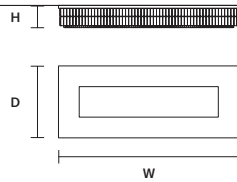

PALLADIO
PL 20/150/18 RC CE

W	150 cm / 59.10"
D	60 cm / 23.60"
H	18 cm / 7.10"
■	37 kg / 81.40 lb

STANDARD LIGHTING
20×E27×20 W MAX (NOT INCL.)*
* BULB MAX Ø 45 mm / 1.80"