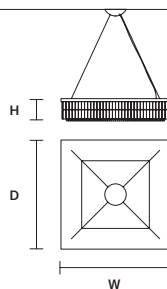

PALLADIO 
S 12/103/18 OV

W	103 cm / 40.60"
D	63 cm / 24.80"
H	18 cm / 7.10"
■	23 kg / 50.60 lb

STANDARD LIGHTING
 12×E27×20 W MAX (NOT INCL.)*
 * BULB MAX Ø 45 mm / 1.80"

PALLADIO 
S 16/150/18 OV

W	150 cm / 59.10"
D	75 cm / 29.50"
H	18 cm / 7.10"
■	32 kg / 70.40 lb

STANDARD LIGHTING
 16×E27×20 W MAX (NOT INCL.)*
 * BULB MAX Ø 45 mm / 1.80"

PALLADIO 
S 22/200/18 OV

W	200 cm / 78.70"
D	85 cm / 33.50"
H	18 cm / 7.10"
■	48 kg / 105.60 lb

STANDARD LIGHTING
 22×E27×20 W MAX (NOT INCL.)*
 * BULB MAX Ø 45 mm / 1.80"

PALLADIO 
S 12/60/18 SQ

W	60 cm / 23.60"
D	60 cm / 23.60"
H	18 cm / 7.10"
■	17 kg / 37.40 lb

STANDARD LIGHTING
 12×E27×20 W MAX (NOT INCL.)*
 * BULB MAX Ø 45 mm / 1.80"

PALLADIO 
S 16/90/18 SQ

W	90 cm / 35.40"
D	90 cm / 35.40"
H	18 cm / 7.10"
■	31 kg / 68.20 lb

STANDARD LIGHTING
 16×E27×20 W MAX (NOT INCL.)*
 * BULB MAX Ø 45 mm / 1.80"

PALLADIO 
S 24/120/18 SQ

W	120 cm / 47.20"
D	120 cm / 47.20"
H	18 cm / 7.10"
■	41 kg / 90.20 lb

STANDARD LIGHTING
 24×E27×20 W MAX (NOT INCL.)*
 * BULB MAX Ø 45 mm / 1.80"