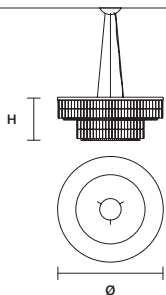

STANDARD LIGHTING
7×E27×20 W MAX (NOT INCL.)*
* BULB MAX Ø 45 mm / 1.80"

PALLADIO
S 16/100/18 RC

W 100 cm / 39.40"
D 60 cm / 23.60"
H 18 cm / 7.10"
■ 27 kg / 59.40 lb

STANDARD LIGHTING
16×E27×20 W MAX (NOT INCL.)*
* BULB MAX Ø 45 mm / 1.80"

PALLADIO
S 20/150/18 RC

W 150 cm / 59.10"
D 60 cm / 23.60"
H 18 cm / 7.10"
■ 37 kg / 81.40 lb

STANDARD LIGHTING
20×E27×20 W MAX (NOT INCL.)*
* BULB MAX Ø 45 mm / 1.80"

PALLADIO
S 26/200/18 RC

W 200 cm / 78.70"
D 80 cm / 31.50"
H 18 cm / 7.10"
■ 52 kg / 114.40 lb

STANDARD LIGHTING
26×E27×20 W MAX (NOT INCL.)*
* BULB MAX Ø 45 mm / 1.80"

PALLADIO
S 9/90/35

Ø 90 cm / 35.40"
H 35 cm / 13.80"
■ 15 kg / 33.00 lb

STANDARD LIGHTING
9×E27×20 W MAX (NOT INCL.)*
* BULB MAX Ø 45 mm / 1.80"

PALLADIO
S 15/90/80

Ø 90 cm / 35.40"
H 80 cm / 31.50"
■ 29 kg / 63.80 lb

STANDARD LIGHTING
15×E27×20 W MAX (NOT INCL.)*
* BULB MAX Ø 45 mm / 1.80"

Ⓜ : for the US market, refer to the relevant price list.