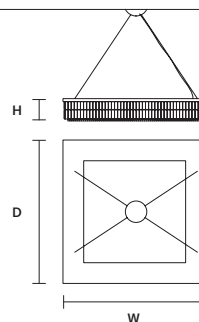

STANDARD LIGHTING
 16×E27×20 W MAX (NOT INCL.)*
 * BULB MAX Ø 45 mm / 1.80"

PALLADIO 
S 22/200/18 OV

W	200 cm / 78.70"
D	85 cm / 33.50"
H	18 cm / 7.10"
■	48 kg / 105.60 lb

STANDARD LIGHTING
 22×E27×20 W MAX (NOT INCL.)*
 * BULB MAX Ø 45 mm / 1.80"

PALLADIO 
S 12/60/18 SQ

W	60 cm / 23.60"
D	60 cm / 23.60"
H	18 cm / 7.10"
■	17 kg / 37.40 lb

STANDARD LIGHTING
 12×E27×20 W MAX (NOT INCL.)*
 * BULB MAX Ø 45 mm / 1.80"

PALLADIO 
S 16/90/18 SQ

W	90 cm / 35.40"
D	90 cm / 35.40"
H	18 cm / 7.10"
■	31 kg / 68.20 lb

STANDARD LIGHTING
 16×E27×20 W MAX (NOT INCL.)*
 * BULB MAX Ø 45 mm / 1.80"

PALLADIO 
S 24/120/18 SQ

W	120 cm / 47.20"
D	120 cm / 47.20"
H	18 cm / 7.10"
■	41 kg / 90.20 lb

STANDARD LIGHTING
 24×E27×20 W MAX (NOT INCL.)*
 * BULB MAX Ø 45 mm / 1.80"