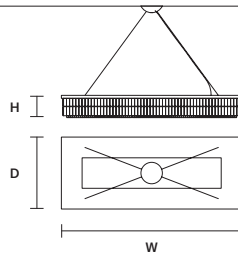

PALLADIO
S 20/150/18 RC

W 150 cm / 59.10"
D 60 cm / 23.60"
H 18 cm / 7.10"
■ 37 kg / 81.40 lb

STANDARD LIGHTING
20×E27×20 W MAX (NOT INCL.)*
* BULB MAX Ø 45 mm / 1.80"