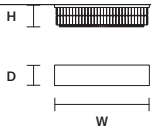

PALLADIO
PL 5/80/18 LN CE

W	80 cm / 31.50"
D	17 cm / 6.70"
H	18 cm / 7.10"
■	9 kg / 19.80 lb

STANDARD LIGHTING
5×E27×20 W MAX (NOT INCL.)*
* BULB MAX Ø 45 mm / 1.80"