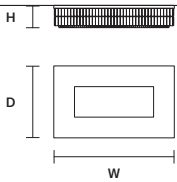

PALLADIO
PL 16/100/18 RC CE

W	100 cm / 39.40"
D	60 cm / 23.60"
H	18 cm / 7.10"
■	27 kg / 59.40 lb

STANDARD LIGHTING
16×E27×20 W MAX (NOT INCL.)*
* BULB MAX Ø 45 mm / 1.80"