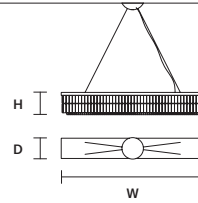

PALLADIO
S 7/120/18 LN

W 120 cm / 47.20"
D 17 cm / 6.70"
H 18 cm / 7.10"
■ 11 kg / 24.20 lb

STANDARD LIGHTING
7×E27×20 W MAX (NOT INCL.)*
* BULB MAX Ø 45 mm / 1.80"