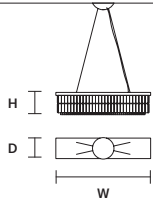

PALLADIO 
S 12/60/18 SQ

W	60 cm / 23.60"
D	60 cm / 23.60"
H	18 cm / 7.10"
■	17 kg / 37.40 lb

STANDARD LIGHTING
 12×E27×20 W MAX (NOT INCL.)*
 * BULB MAX Ø 45 mm / 1.80"

PALLADIO 
S 16/90/18 SQ

W	90 cm / 35.40"
D	90 cm / 35.40"
H	18 cm / 7.10"
■	31 kg / 68.20 lb

STANDARD LIGHTING
 16×E27×20 W MAX (NOT INCL.)*
 * BULB MAX Ø 45 mm / 1.80"

PALLADIO 
S 24/120/18 SQ

W	120 cm / 47.20"
D	120 cm / 47.20"
H	18 cm / 7.10"
■	41 kg / 90.20 lb

STANDARD LIGHTING
 24×E27×20 W MAX (NOT INCL.)*
 * BULB MAX Ø 45 mm / 1.80"

 : for the US market, refer to the relevant price list.

PALLADIO
S 5/80/18 LN

W 80 cm / 31.50"
D 17 cm / 6.70"
H 18 cm / 7.10"
■ 9 kg / 19.80 lb

STANDARD LIGHTING
5×E27×20 W MAX (NOT INCL.)*
* BULB MAX Ø 45 mm / 1.80"