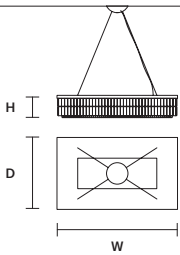

 : for the US market, refer to the relevant price list.

PALLADIO
S 5/80/18 LN

W 80 cm / 31.50"
D 17 cm / 6.70"
H 18 cm / 7.10"
■ 9 kg / 19.80 lb

STANDARD LIGHTING
5×E27×20 W MAX (NOT INCL.)*
* BULB MAX Ø 45 mm / 1.80"

PALLADIO
S 6/100/18 LN

W 100 cm / 39.40"
D 17 cm / 6.70"
H 18 cm / 7.10"
■ 10 kg / 22.00 lb

STANDARD LIGHTING
6×E27×20 W MAX (NOT INCL.)*
* BULB MAX Ø 45 mm / 1.80"

PALLADIO
S 7/120/18 LN

W 120 cm / 47.20"
D 17 cm / 6.70"
H 18 cm / 7.10"
■ 11 kg / 24.20 lb

STANDARD LIGHTING
7×E27×20 W MAX (NOT INCL.)*
* BULB MAX Ø 45 mm / 1.80"

PALLADIO
S 16/100/18 RC

W 100 cm / 39.40"
D 60 cm / 23.60"
H 18 cm / 7.10"
■ 27 kg / 59.40 lb

STANDARD LIGHTING
16×E27×20 W MAX (NOT INCL.)*
* BULB MAX Ø 45 mm / 1.80"

PALLADIO
S 20/150/18 RC

W 150 cm / 59.10"
D 60 cm / 23.60"
H 18 cm / 7.10"
■ 37 kg / 81.40 lb

STANDARD LIGHTING
20×E27×20 W MAX (NOT INCL.)*
* BULB MAX Ø 45 mm / 1.80"

PALLADIO
S 26/200/18 RC

W 200 cm / 78.70"
D 80 cm / 31.50"
H 18 cm / 7.10"
■ 52 kg / 114.40 lb