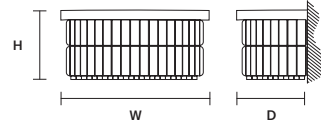

STANDARD LIGHTING

2×E14×10 W MAX (NOT INCL.)