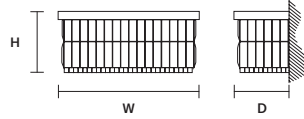

STANDARD LIGHTING
26×E27×20 W MAX (NOT INCL.)*
* BULB MAX Ø 45 mm / 1.80"

PALLADIO
A 2/30/18 RC

W	30 cm / 11.80"
D	14 cm / 5.50"
H	18 cm / 7.10"
■	3 kg / 6.60 lb

STANDARD LIGHTING

2×E14×10 W MAX (NOT INCL.)*