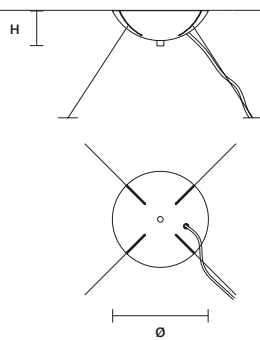

STANDARD LIGHTING

4×E14×10 W MAX (NOT INCL.)

SINGLE CANOPY

SIZE	FINISHINGS	PRODUCT NAME
Ø 18 cm / 7.10"	● V90	PALLADIO S 8/60/18 RD
H 6 cm / 2.40"		PALLADIO S 9/90/35
		PALLADIO S 15/90/80

SINGLE CANOPY

SIZE	FINISHINGS	PRODUCT NAME
Ø 18 cm / 7.10"	● V90	PALLADIO S 10/90/18 RD
H 6 cm / 2.40"		PALLADIO S 12/60/18 SQ
		PALLADIO S 16/90/18 SQ
		PALLADIO S 16/120/18 RD

SINGLE CANOPY

SIZE	FINISHINGS	PRODUCT NAME
Ø 18 cm / 7.10"	● V90	PALLADIO S 12/103/18 OV
H 6 cm / 2.40"		PALLADIO S 16/100/18 RC
		PALLADIO S 16/150/18 OV
		PALLADIO S 20/150/18 RC
		PALLADIO S 22/200/18 OV
		PALLADIO S 24/120/18 SQ
		PALLADIO S 26/200/18 RC