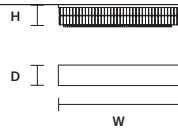

PALLADIO
PL 6/100/18 LN CE

W	100 cm / 39.40"
D	17 cm / 6.70"
H	18 cm / 7.10"
■	10 kg / 22.00 lb

STANDARD LIGHTING
6×E27×20 W MAX (NOT INCL.)*
* BULB MAX Ø 45 mm / 1.80"