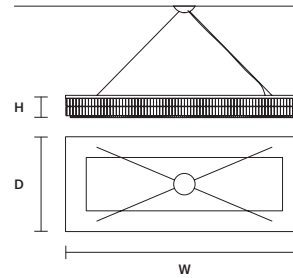

PALLADIO
S 26/200/18 RC

W 200 cm / 78.70"
D 80 cm / 31.50"
H 18 cm / 7.10"
■ 52 kg / 114.40 lb

STANDARD LIGHTING
26×E27×20 W MAX (NOT INCL.)*
* BULB MAX Ø 45 mm / 1.80"