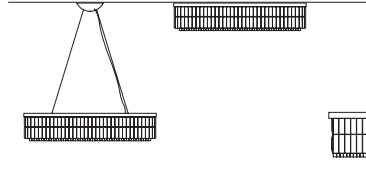

Palladio

SUSPENSION
CEILING
APPLIQUE