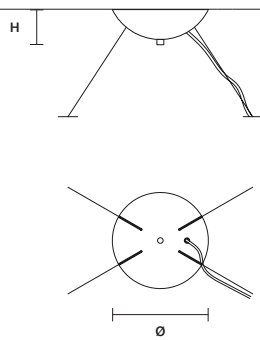

STANDARD LIGHTING

4×E14×10 W MAX (NOT INCL.)

SINGLE CANOPY

SIZE	FINISHINGS	PRODUCT NAME
Ø 18 cm / 7.10"	● V90	PALLADIO S 8/60/18 RD
H 6 cm / 2.40"		PALLADIO S 9/90/35
		PALLADIO S 15/90/80

SINGLE CANOPY

SIZE	FINISHINGS	PRODUCT NAME
Ø 18 cm / 7.10"	● V90	PALLADIO S 10/90/18 RD
H 6 cm / 2.40"		PALLADIO S 12/60/18 SQ
		PALLADIO S 16/90/18 SQ
		PALLADIO S 16/120/18 RD

SINGLE CANOPY

SIZE	FINISHINGS	PRODUCT NAME
Ø 18 cm / 7.10"	● V90	PALLADIO S 12/103/18 OV
H 6 cm / 2.40"		PALLADIO S 16/100/18 RC
		PALLADIO S 16/150/18 OV
		PALLADIO S 20/150/18 RC
		PALLADIO S 22/200/18 OV
		PALLADIO S 24/120/18 SQ
		PALLADIO S 26/200/18 RC