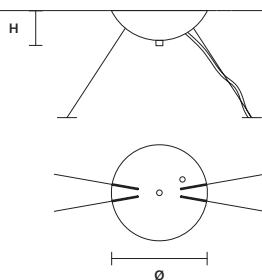

SINGLE CANOPY

SIZE

Ø 18 cm / 7.10"
H 6 cm / 2.40"

FINISHINGS

● v90

PRODUCT NAME

PALLADIO S 5/80/18 LN

PALLADIO S 6/100/18 LN

PALLADIO S 7/120/18 LN