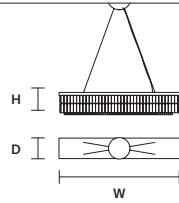

STANDARD LIGHTING
 16×E27×20 W MAX (NOT INCL.)*
 * BULB MAX Ø 45 mm / 1.80"

PALLADIO 
S 24/120/18 SQ

W	120 cm / 47.20"
D	120 cm / 47.20"
H	18 cm / 7.10"
■	41 kg / 90.20 lb

STANDARD LIGHTING
 24×E27×20 W MAX (NOT INCL.)*
 * BULB MAX Ø 45 mm / 1.80"

 : for the US market, refer to the relevant price list.

PALLADIO
S 5/80/18 LN

W 80 cm / 31.50"
D 17 cm / 6.70"
H 18 cm / 7.10"
■ 9 kg / 19.80 lb

STANDARD LIGHTING
5×E27×20 W MAX (NOT INCL.)*
* BULB MAX Ø 45 mm / 1.80"

PALLADIO
S 6/100/18 LN

W 100 cm / 39.40"
D 17 cm / 6.70"
H 18 cm / 7.10"
■ 10 kg / 22.00 lb

STANDARD LIGHTING
6×E27×20 W MAX (NOT INCL.)*
* BULB MAX Ø 45 mm / 1.80"

PALLADIO
S 7/120/18 LN

W 120 cm / 47.20"
D 17 cm / 6.70"
H 18 cm / 7.10"
■ 11 kg / 24.20 lb