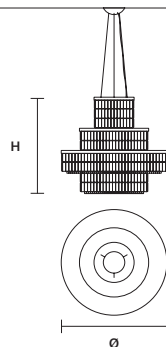

STANDARD LIGHTING
7×E27×20 W MAX (NOT INCL.)*
* BULB MAX Ø 45 mm / 1.80"

PALLADIO
S 16/100/18 RC

W 100 cm / 39.40"
D 60 cm / 23.60"
H 18 cm / 7.10"
■ 27 kg / 59.40 lb

STANDARD LIGHTING
16×E27×20 W MAX (NOT INCL.)*
* BULB MAX Ø 45 mm / 1.80"

PALLADIO
S 20/150/18 RC

W 150 cm / 59.10"
D 60 cm / 23.60"
H 18 cm / 7.10"
■ 37 kg / 81.40 lb

STANDARD LIGHTING
20×E27×20 W MAX (NOT INCL.)*
* BULB MAX Ø 45 mm / 1.80"

PALLADIO
S 26/200/18 RC

W 200 cm / 78.70"
D 80 cm / 31.50"
H 18 cm / 7.10"
■ 52 kg / 114.40 lb

STANDARD LIGHTING
26×E27×20 W MAX (NOT INCL.)*
* BULB MAX Ø 45 mm / 1.80"

PALLADIO
S 9/90/35

Ø 90 cm / 35.40"
H 35 cm / 13.80"
■ 15 kg / 33.00 lb

STANDARD LIGHTING
9×E27×20 W MAX (NOT INCL.)*
* BULB MAX Ø 45 mm / 1.80"

PALLADIO
S 15/90/80

Ø 90 cm / 35.40"
H 80 cm / 31.50"
■ 29 kg / 63.80 lb

STANDARD LIGHTING
15×E27×20 W MAX (NOT INCL.)*
* BULB MAX Ø 45 mm / 1.80"

Ⓜ : for the US market, refer to the relevant price list.