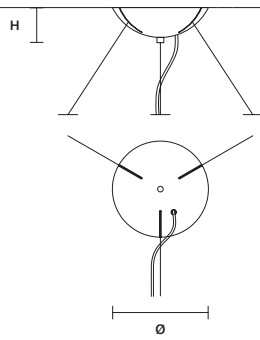

SINGLE CANOPY

SIZE	FINISHINGS	PRODUCT NAME
Ø 18 cm / 7.10"	● V90	PALLADIO S 8/60/18 RD
H 6 cm / 2.40"		PALLADIO S 9/90/35
		PALLADIO S 15/90/80