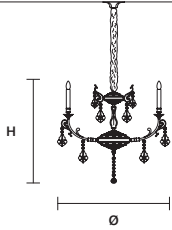

DIMMING CONTROL

Only with
dimmable bulbs

STANDARD CHAIN

H MAX 100 cm / 39.40"

**ODESSA
S 6/70/65**

∅ 70 cm / 27.60"
H 65 cm / 25.60"
■ 10 kg / 22.00 lb

STANDARD LIGHTING

6×E14×10 W MAX (NOT INCL.)

**ODESSA
S 8/90/80**

∅ 90 cm / 35.40"
H 80 cm / 31.50"
■ 18 kg / 39.60 lb

STANDARD LIGHTING

8×E14×10 W MAX (NOT INCL.)

**ODESSA
S 12/120/95**

∅ 120 cm / 47.20"
H 95 cm / 37.40"
■ 35 kg / 77.00 lb

STANDARD LIGHTING