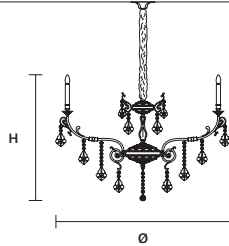

DIMMING CONTROL

Only with
dimmable bulbs

STANDARD CHAIN

H MAX 100 cm / 39.40"

**ODESSA
S 6/70/65**

∅ 70 cm / 27.60"
H 65 cm / 25.60"
■ 10 kg / 22.00 lb

STANDARD LIGHTING

6×E14×10 W MAX (NOT INCL.)

**ODESSA
S 8/90/80**

∅ 90 cm / 35.40"
H 80 cm / 31.50"
■ 18 kg / 39.60 lb

STANDARD LIGHTING

8×E14×10 W MAX (NOT INCL.)

**ODESSA
S 12/120/95**

∅ 120 cm / 47.20"
H 95 cm / 37.40"
■ 35 kg / 77.00 lb

STANDARD LIGHTING

STANDARD LIGHTING

12×E14×10 W MAX (NOT INCL.)

ODESSA
A 2/27/43

W	27 cm / 10.60"
D	14 cm / 5.50"
H	43 cm / 16.90"
■	1,5 kg / 3.30 lb

STANDARD LIGHTING

2×E14×10 W MAX (NOT INCL.)

SINGLE CANOPY

SIZE	FINISHINGS	PRODUCT NAME
Ø 14 cm / 5.50"	● G03	ODESSA S 6/70/65
H 6,5 cm / 2.60"		ODESSA S 8/90/80