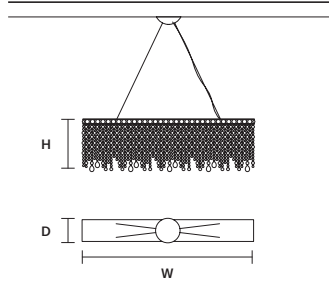

DIMMING CONTROL

Only with
dimmable bulbs

STANDARD CABLES

H MAX 150 cm / 59.10"

NUAGE
S 6/124/40

W	124 cm / 48.80"
D	15 cm / 5.90"
H	40 cm / 15.70"
■	17 kg / 37.40 lb

STANDARD LIGHTING
6×E14×10 W MAX (NOT INCL.)