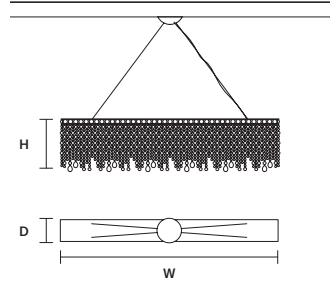

DIMMING CONTROL

Only with
dimmable bulbs

STANDARD CABLES

H MAX 150 cm / 59.10"

NUAGE
S 6/124/40

W	124 cm / 48.80"
D	15 cm / 5.90"
H	40 cm / 15.70"
■	17 kg / 37.40 lb

STANDARD LIGHTING
6×E14×10 W MAX (NOT INCL.)

NUAGE
S 8/160/40

W	160 cm / 63.00"
D	15 cm / 5.90"
H	40 cm / 15.70"
■	23 kg / 50.60 lb

STANDARD LIGHTING
8×E14×10 W MAX (NOT INCL.)

NUAGE
S 10/200/40

W	200 cm / 78.70"
D	15 cm / 5.90"
H	40 cm / 15.70"
■	32 kg / 70.40 lb