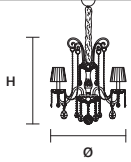

PON/WH Pongé white

PENDANTS

HALF CUT GLASS
CUT CRYSTAL
PREMIUM CRYSTAL

TR Trasparente
Transparent

DIMMING CONTROL

Only with
dimnable bulbs

STANDARD CHAIN

H MAX 100 cm / 39.40"

**DIAMOND
S 6/65/70**

∅ 65 cm / 25.60"
H 70 cm / 27.60"
■ 10 kg / 22.00 lb

STANDARD LIGHTING
6×E14×10 W MAX (NOT INCL.)

**DIAMOND
S 8/88/76**

∅ 88 cm / 34.60"
H 76 cm / 29.90"
■ 14 kg / 30.80 lb

STANDARD LIGHTING
8×E14×10 W MAX (NOT INCL.)

**DIAMOND
S 12/103/85**

∅ 103 cm / 40.60"
H 85 cm / 33.50"
■ 18 kg / 39.60 lb

STANDARD LIGHTING
12×E14×10 W MAX (NOT INCL.)

**DIAMOND
S 12/120/120**

∅ 120 cm / 47.20"
H 120 cm / 47.20"
■ 25 kg / 55.00 lb

STANDARD LIGHTING
12×E14×10 W MAX (NOT INCL.)

**DIAMOND
S 16/95/120**

∅ 95 cm / 37.40"
H 120 cm / 47.20"
■ 25 kg / 55.00 lb

STANDARD LIGHTING
16×E14×10 W MAX (NOT INCL.)

**DIAMOND
S 16/145/125**

∅ 145 cm / 57.10"
H 125 cm / 49.20"
■ 32 kg / 70.40 lb

STANDARD LIGHTING
16×E14×10 W MAX (NOT INCL.)