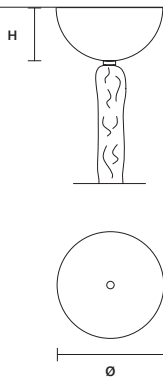

STANDARD LIGHTING

32×E14×10 W MAX (NOT INCL.)

**DIAMOND
S 64/140/500**

∅ 140 cm / 55.10"
H 500 cm / 196.90"
■ 100 kg / 220.00 lb

STANDARD LIGHTING

64×E14×10 W MAX (NOT INCL.)

DIAMOND
A 2/48/42

W	48 cm / 18.90"
D	21 cm / 8.30"
H	42 cm / 16.50"
■	2,5 kg / 5.50 lb

STANDARD LIGHTING

2×E14×10 W MAX (NOT INCL.)

SINGLE CANOPY

SIZE

ø	12 cm / 4.70"
H	6 cm / 2.40"

FINISHINGS

● G04

PRODUCT NAME

DIAMOND S 6/65/70
DIAMOND S 8/88/76

SINGLE CANOPY

SIZE

ø	14 cm / 5.50"
H	7 cm / 2.80"

FINISHINGS

● G04

PRODUCT NAME

DIAMOND S 12/103/85
DIAMOND S 16/95/120

SINGLE CANOPY

SIZE

ø	20 cm / 7.90"
H	10 cm / 3.90"

FINISHINGS

● G04

PRODUCT NAME

DIAMOND S 12/120/120
DIAMOND S 16/145/125
DIAMOND S 24/143/175
DIAMOND S 32/110/250
DIAMOND S 64/140/500