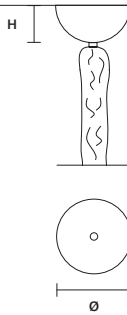

**DIAMOND
S 24/143/175**

∅ 143 cm / 56.30"
H 175 cm / 68.90"
■ 44 kg / 96.80 lb

STANDARD LIGHTING

24×E14×10 W MAX (NOT INCL.)

**DIAMOND
S 32/110/250**

∅ 110 cm / 43.30"
H 250 cm / 98.40"
■ 60 kg / 132.00 lb

STANDARD LIGHTING

32×E14×10 W MAX (NOT INCL.)

**DIAMOND
S 64/140/500**

∅ 140 cm / 55.10"
H 500 cm / 196.90"
■ 100 kg / 220.00 lb

STANDARD LIGHTING

64×E14×10 W MAX (NOT INCL.)

DIAMOND
A 2/48/42

W	48 cm / 18.90"
D	21 cm / 8.30"
H	42 cm / 16.50"
■	2,5 kg / 5.50 lb

STANDARD LIGHTING

2×E14×10 W MAX (NOT INCL.)

SINGLE CANOPY

SIZE

ø	12 cm / 4.70"
H	6 cm / 2.40"

FINISHINGS

● G04

PRODUCT NAME

DIAMOND S 6/65/70
DIAMOND S 8/88/76

SINGLE CANOPY

SIZE

ø	14 cm / 5.50"
H	7 cm / 2.80"

FINISHINGS

● G04

PRODUCT NAME

DIAMOND S 12/103/85
DIAMOND S 16/95/120