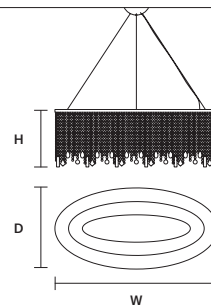

STANDARD LIGHTING
10×E27×20 W MAX (NOT INCL.)

CRISTALLE
S 12/100/40 RD

∅ 100 cm / 39.40"
H 40 cm / 15.70"
■ 35 kg / 77.20 lb

STANDARD LIGHTING
12×E27×20 W MAX (NOT INCL.)

CRISTALLE
S 4/80/30 OV

W 80 cm / 31.50"
D 40 cm / 15.70"
H 30 cm / 11.80"
■ 11 kg / 24.30 lb

STANDARD LIGHTING
4×E27×20 W MAX (NOT INCL.)

CRISTALLE
S 5/100/35 OV

W 100 cm / 39.40"
D 40 cm / 15.70"
H 35 cm / 13.80"
■ 16 kg / 35.30 lb

STANDARD LIGHTING
5×E27×20 W MAX (NOT INCL.)

CRISTALLE
S 6/120/40 OV

W 120 cm / 47.20"
D 60 cm / 23.60"
H 40 cm / 15.70"
■ 22 kg / 48.40 lb

STANDARD LIGHTING
6×E27×20 W MAX (NOT INCL.)

CRISTALLE
S 6/33/210

∅ 33 cm / 13.00"
H 210 cm / 82.70"
■ 22 kg / 48.40 lb

STANDARD LIGHTING
6×E27×20 W MAX (NOT INCL.)

Ⓜ : for the US market, refer to the relevant price list.

CRISTALLE CE
PL 8/60/30 RD

∅	60 cm / 23.60"
H	30 cm / 11.80"
■	11 kg / 24.30 lb

STANDARD LIGHTING
 8×E27×20 W MAX (NOT INCL.)

CRISTALLE CE
PL 10/80/35 RD