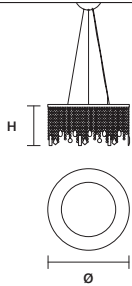

DIMMING CONTROL

Only with
dimmable bulbs

STANDARD CABLES

CRISTALLE
S 8/60/30 RD

∅ 60 cm / 23.60"
H 30 cm / 11.80"
■ 11 kg / 24.30 lb

STANDARD LIGHTING
8×E27×20 W MAX (NOT INCL.)

CRISTALLE
S 10/80/35 RD

∅ 80 cm / 31.50"
H 35 cm / 13.80"
■ 22 kg / 48.50 lb

STANDARD LIGHTING
10×E27×20 W MAX (NOT INCL.)

CRISTALLE
S 12/100/40 RD

∅ 100 cm / 39.40"
H 40 cm / 15.70"
■ 35 kg / 77.20 lb

STANDARD LIGHTING
12×E27×20 W MAX (NOT INCL.)

CRISTALLE
S 4/80/30 OV

W 80 cm / 31.50"
D 40 cm / 15.70"
H 30 cm / 11.80"
■ 11 kg / 24.30 lb

STANDARD LIGHTING
4×E27×20 W MAX (NOT INCL.)

CRISTALLE
S 5/100/35 OV

W 100 cm / 39.40"
D 40 cm / 15.70"
H 35 cm / 13.80"
■ 16 kg / 35.30 lb

STANDARD LIGHTING
5×E27×20 W MAX (NOT INCL.)

CRISTALLE
S 6/120/40 OV

W 120 cm / 47.20"
D 60 cm / 23.60"
H 40 cm / 15.70"
■ 22 kg / 48.40 lb

STANDARD LIGHTING
6×E27×20 W MAX (NOT INCL.)

CRISTALLE
S 6/33/210

∅ 33 cm / 13.00"
H 210 cm / 82.70"
■ 22 kg / 48.40 lb

STANDARD LIGHTING
6×E27×20 W MAX (NOT INCL.)