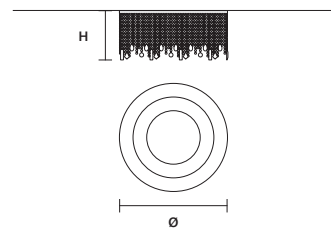

W 120 cm / 47.20"
D 60 cm / 23.60"
H 40 cm / 15.70"
■ 22 kg / 48.40 lb

STANDARD LIGHTING
6×E27×20 W MAX (NOT INCL.)

CRISTALLE
S 6/33/210

∅ 33 cm / 13.00"
H 210 cm / 82.70"
■ 22 kg / 48.40 lb

STANDARD LIGHTING
6×E27×20 W MAX (NOT INCL.)

Ⓜ : for the US market, refer to the relevant price list.

CRISTALLE CE
PL 8/60/30 RD

∅	60 cm / 23.60"
H	30 cm / 11.80"
■	11 kg / 24.30 lb

STANDARD LIGHTING
 8×E27×20 W MAX (NOT INCL.)

CRISTALLE CE
PL 10/80/35 RD

∅	80 cm / 31.50"
H	35 cm / 13.80"
■	22 kg / 48.50 lb

STANDARD LIGHTING
 10×E27×20 W MAX (NOT INCL.)

CRISTALLE CE
PL 12/100/40 RD

∅	100 cm / 39.40"
H	40 cm / 15.70"
■	35 kg / 77.20 lb

STANDARD LIGHTING
 12×E27×20 W MAX (NOT INCL.)

CRISTALLE CE
PL 4/80/30 OV

W	80 cm / 31.50"
D	40 cm / 15.70"
H	30 cm / 11.80"
■	11 kg / 24.30 lb

STANDARD LIGHTING
 4×E27×20 W MAX (NOT INCL.)

CRISTALLE CE
PL 5/100/35 OV

W	100 cm / 39.40"
D	40 cm / 15.70"
H	35 cm / 13.80"
■	16 kg / 35.30 lb