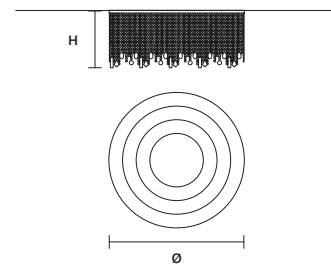

W 120 cm / 47.20"
D 60 cm / 23.60"
H 40 cm / 15.70"
■ 22 kg / 48.40 lb

STANDARD LIGHTING
6×E27×20 W MAX (NOT INCL.)

CRISTALLE
S 6/33/210

∅ 33 cm / 13.00"
H 210 cm / 82.70"
■ 22 kg / 48.40 lb

STANDARD LIGHTING
6×E27×20 W MAX (NOT INCL.)

Ⓜ : for the US market, refer to the relevant price list.

CRISTALLE CE
PL 8/60/30 RD

∅	60 cm / 23.60"
H	30 cm / 11.80"
■	11 kg / 24.30 lb

STANDARD LIGHTING
 8×E27×20 W MAX (NOT INCL.)

CRISTALLE CE
PL 10/80/35 RD

∅	80 cm / 31.50"
H	35 cm / 13.80"
■	22 kg / 48.50 lb

STANDARD LIGHTING
 10×E27×20 W MAX (NOT INCL.)

CRISTALLE CE
PL 12/100/40 RD

∅	100 cm / 39.40"
H	40 cm / 15.70"
■	35 kg / 77.20 lb

STANDARD LIGHTING
 12×E27×20 W MAX (NOT INCL.)

CRISTALLE CE
PL 4/80/30 OV

W	80 cm / 31.50"
D	40 cm / 15.70"
H	30 cm / 11.80"
■	11 kg / 24.30 lb

STANDARD LIGHTING
 4×E27×20 W MAX (NOT INCL.)

CRISTALLE CE
PL 5/100/35 OV

W	100 cm / 39.40"
D	40 cm / 15.70"
H	35 cm / 13.80"
■	16 kg / 35.30 lb