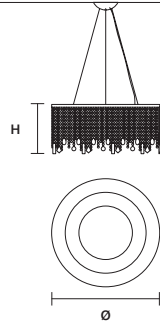

DIMMING CONTROL

Only with
dimmable bulbs

STANDARD CABLES

CRISTALLE
S 8/60/30 RD

∅ 60 cm / 23.60"
H 30 cm / 11.80"
■ 11 kg / 24.30 lb

STANDARD LIGHTING
8×E27×20 W MAX (NOT INCL.)

CRISTALLE
S 10/80/35 RD

∅ 80 cm / 31.50"
H 35 cm / 13.80"
■ 22 kg / 48.50 lb

STANDARD LIGHTING
10×E27×20 W MAX (NOT INCL.)

CRISTALLE
S 12/100/40 RD

∅ 100 cm / 39.40"
H 40 cm / 15.70"
■ 35 kg / 77.20 lb

STANDARD LIGHTING
12×E27×20 W MAX (NOT INCL.)

CRISTALLE
S 4/80/30 OV

W 80 cm / 31.50"
D 40 cm / 15.70"
H 30 cm / 11.80"
■ 11 kg / 24.30 lb

STANDARD LIGHTING
4×E27×20 W MAX (NOT INCL.)

CRISTALLE
S 5/100/35 OV

W 100 cm / 39.40"
D 40 cm / 15.70"
H 35 cm / 13.80"
■ 16 kg / 35.30 lb

STANDARD LIGHTING
5×E27×20 W MAX (NOT INCL.)

CRISTALLE
S 6/120/40 OV

W 120 cm / 47.20"
D 60 cm / 23.60"
H 40 cm / 15.70"
■ 22 kg / 48.40 lb

STANDARD LIGHTING
6×E27×20 W MAX (NOT INCL.)

CRISTALLE
S 6/33/210

∅ 33 cm / 13.00"
H 210 cm / 82.70"
■ 22 kg / 48.40 lb

STANDARD LIGHTING
6×E27×20 W MAX (NOT INCL.)