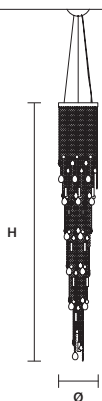

STANDARD LIGHTING
4×E27×20 W MAX (NOT INCL.)

CRISTALLE
S 5/100/35 OV

W 100 cm / 39.40"
D 40 cm / 15.70"
H 35 cm / 13.80"
■ 16 kg / 35.30 lb

STANDARD LIGHTING
5×E27×20 W MAX (NOT INCL.)

CRISTALLE
S 6/120/40 OV

W 120 cm / 47.20"
D 60 cm / 23.60"
H 40 cm / 15.70"
■ 22 kg / 48.40 lb

STANDARD LIGHTING
6×E27×20 W MAX (NOT INCL.)

CRISTALLE
S 6/33/210

∅ 33 cm / 13.00"
H 210 cm / 82.70"
■ 22 kg / 48.40 lb

STANDARD LIGHTING
6×E27×20 W MAX (NOT INCL.)

Ⓜ : for the US market, refer to the relevant price list.

CRISTALLE CE
PL 8/60/30 RD

∅	60 cm / 23.60"
H	30 cm / 11.80"
■	11 kg / 24.30 lb

STANDARD LIGHTING
 8×E27×20 W MAX (NOT INCL.)

CRISTALLE CE
PL 10/80/35 RD

∅	80 cm / 31.50"
H	35 cm / 13.80"
■	22 kg / 48.50 lb

STANDARD LIGHTING
 10×E27×20 W MAX (NOT INCL.)

CRISTALLE CE
PL 12/100/40 RD

∅	100 cm / 39.40"
H	40 cm / 15.70"
■	35 kg / 77.20 lb

STANDARD LIGHTING
 12×E27×20 W MAX (NOT INCL.)