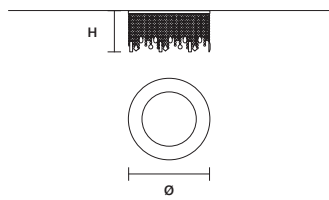

STANDARD LIGHTING
10×E27×20 W MAX (NOT INCL.)

CRISTALLE
S 12/100/40 RD

∅ 100 cm / 39.40"
H 40 cm / 15.70"
■ 35 kg / 77.20 lb

STANDARD LIGHTING
12×E27×20 W MAX (NOT INCL.)

CRISTALLE
S 4/80/30 OV

W 80 cm / 31.50"
D 40 cm / 15.70"
H 30 cm / 11.80"
■ 11 kg / 24.30 lb

STANDARD LIGHTING
4×E27×20 W MAX (NOT INCL.)

CRISTALLE
S 5/100/35 OV

W 100 cm / 39.40"
D 40 cm / 15.70"
H 35 cm / 13.80"
■ 16 kg / 35.30 lb

STANDARD LIGHTING
5×E27×20 W MAX (NOT INCL.)

CRISTALLE
S 6/120/40 OV

W 120 cm / 47.20"
D 60 cm / 23.60"
H 40 cm / 15.70"
■ 22 kg / 48.40 lb

STANDARD LIGHTING
6×E27×20 W MAX (NOT INCL.)

CRISTALLE
S 6/33/210

∅ 33 cm / 13.00"
H 210 cm / 82.70"
■ 22 kg / 48.40 lb

STANDARD LIGHTING
6×E27×20 W MAX (NOT INCL.)

Ⓜ : for the US market, refer to the relevant price list.

CRISTALLE CE
PL 8/60/30 RD

∅	60 cm / 23.60"
H	30 cm / 11.80"
■	11 kg / 24.30 lb

STANDARD LIGHTING
 8×E27×20 W MAX (NOT INCL.)

CRISTALLE CE
PL 10/80/35 RD