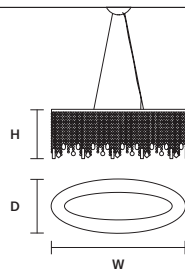

STANDARD LIGHTING
10×E27×20 W MAX (NOT INCL.)

CRISTALLE
S 12/100/40 RD

∅ 100 cm / 39.40"
H 40 cm / 15.70"
■ 35 kg / 77.20 lb

STANDARD LIGHTING
12×E27×20 W MAX (NOT INCL.)

CRISTALLE
S 4/80/30 OV

W 80 cm / 31.50"
D 40 cm / 15.70"
H 30 cm / 11.80"
■ 11 kg / 24.30 lb

STANDARD LIGHTING
4×E27×20 W MAX (NOT INCL.)

CRISTALLE
S 5/100/35 OV

W 100 cm / 39.40"
D 40 cm / 15.70"
H 35 cm / 13.80"
■ 16 kg / 35.30 lb

STANDARD LIGHTING
5×E27×20 W MAX (NOT INCL.)

CRISTALLE
S 6/120/40 OV

W 120 cm / 47.20"
D 60 cm / 23.60"
H 40 cm / 15.70"
■ 22 kg / 48.40 lb

STANDARD LIGHTING
6×E27×20 W MAX (NOT INCL.)

CRISTALLE
S 6/33/210

∅ 33 cm / 13.00"
H 210 cm / 82.70"
■ 22 kg / 48.40 lb

STANDARD LIGHTING
6×E27×20 W MAX (NOT INCL.)

Ⓜ : for the US market, refer to the relevant price list.

CRISTALLE CE
PL 8/60/30 RD

∅	60 cm / 23.60"
H	30 cm / 11.80"
■	11 kg / 24.30 lb

STANDARD LIGHTING
 8×E27×20 W MAX (NOT INCL.)

CRISTALLE CE
PL 10/80/35 RD