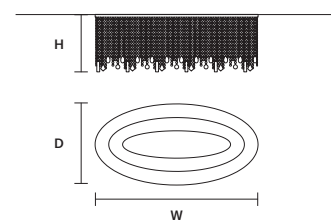

CRISTALLE CE
PL 6/120/40 OV

W	120 cm / 47.20"
D	60 cm / 23.60"
H	40 cm / 15.70"
■	22 kg / 48.40 lb

STANDARD LIGHTING
6×E27×20 W MAX (NOT INCL.)