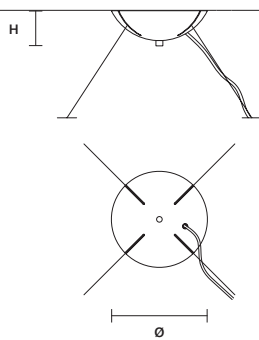

CRISTALLE CE
PL 4/80/30 OV

W	80 cm / 31.50"
D	40 cm / 15.70"
H	30 cm / 11.80"
■	11 kg / 24.30 lb

STANDARD LIGHTING
 4×E27×20 W MAX (NOT INCL.)

CRISTALLE CE
PL 5/100/35 OV

W	100 cm / 39.40"
D	40 cm / 15.70"
H	35 cm / 13.80"
■	16 kg / 35.30 lb

W	25 cm / 9.80"
D	12 cm / 4.70"
H	70 cm / 27.60"
■	4,5 kg / 9.90 lb

STANDARD LIGHTING

8×G9×10 W MAX (NOT INCL.)

CRISTALLE
A 8/30/103

W	30 cm / 11.80"
D	17 cm / 6.70"
H	103 cm / 40.60"
■	5,5 kg / 12.10 lb

STANDARD LIGHTING

8×G9×10 W MAX (NOT INCL.)

SINGLE CANOPY

SIZE

Ø 18 cm / 7.10"
H 6 cm / 2.40"

FINISHINGS

● G04

PRODUCT NAME

CRISTALLE S 6/33/210

CRISTALLE S 8/60/30 RD

CRISTALLE S 10/80/35 RD

SINGLE CANOPY

SIZE

Ø 18 cm / 7.10"
H 6 cm / 2.40"

FINISHINGS

● G04

PRODUCT NAME