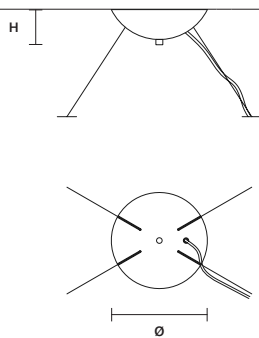

W	25 cm / 9.80"
D	12 cm / 4.70"
H	70 cm / 27.60"
■	4,5 kg / 9.90 lb

STANDARD LIGHTING

8×G9×10 W MAX (NOT INCL.)

CRISTALLE
A 8/30/103

W	30 cm / 11.80"
D	17 cm / 6.70"
H	103 cm / 40.60"
■	5,5 kg / 12.10 lb

STANDARD LIGHTING

8×G9×10 W MAX (NOT INCL.)

SINGLE CANOPY

SIZE

Ø 18 cm / 7.10"
H 6 cm / 2.40"

FINISHINGS

● G04

PRODUCT NAME

CRISTALLE S 6/33/210

CRISTALLE S 8/60/30 RD

CRISTALLE S 10/80/35 RD

SINGLE CANOPY

SIZE

Ø 18 cm / 7.10"
H 6 cm / 2.40"

FINISHINGS

● G04

PRODUCT NAME

CRISTALLE S 12/100/40 RD

SINGLE CANOPY

SIZE

Ø 18 cm / 7.10"
H 6 cm / 2.40"

FINISHINGS

● G04

PRODUCT NAME

CRISTALLE S 4/80/30 OV