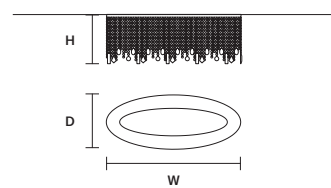

Ⓜ : for the US market, refer to the relevant price list.

CRISTALLE CE
PL 8/60/30 RD

∅	60 cm / 23.60"
H	30 cm / 11.80"
■	11 kg / 24.30 lb

STANDARD LIGHTING
 8×E27×20 W MAX (NOT INCL.)

CRISTALLE CE
PL 10/80/35 RD

∅	80 cm / 31.50"
H	35 cm / 13.80"
■	22 kg / 48.50 lb

STANDARD LIGHTING
 10×E27×20 W MAX (NOT INCL.)

CRISTALLE CE
PL 12/100/40 RD

∅	100 cm / 39.40"
H	40 cm / 15.70"
■	35 kg / 77.20 lb

STANDARD LIGHTING
 12×E27×20 W MAX (NOT INCL.)

CRISTALLE CE
PL 4/80/30 OV

W	80 cm / 31.50"
D	40 cm / 15.70"
H	30 cm / 11.80"
■	11 kg / 24.30 lb

STANDARD LIGHTING
 4×E27×20 W MAX (NOT INCL.)

CRISTALLE CE
PL 5/100/35 OV

W	100 cm / 39.40"
D	40 cm / 15.70"
H	35 cm / 13.80"
■	16 kg / 35.30 lb

STANDARD LIGHTING
 5×E27×20 W MAX (NOT INCL.)

CRISTALLE CE
PL 6/120/40 OV

W	120 cm / 47.20"
D	60 cm / 23.60"
H	40 cm / 15.70"
■	22 kg / 48.40 lb

STANDARD LIGHTING
 6×E27×20 W MAX (NOT INCL.)

CRISTALLE
A 8/25/70