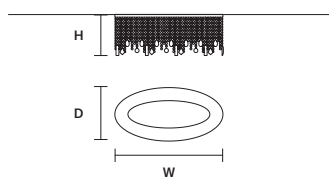

Ⓜ : for the US market, refer to the relevant price list.

CRISTALLE CE
PL 8/60/30 RD

∅	60 cm / 23.60"
H	30 cm / 11.80"
■	11 kg / 24.30 lb

STANDARD LIGHTING
 8×E27×20 W MAX (NOT INCL.)

CRISTALLE CE
PL 10/80/35 RD

∅	80 cm / 31.50"
H	35 cm / 13.80"
■	22 kg / 48.50 lb

STANDARD LIGHTING
 10×E27×20 W MAX (NOT INCL.)

CRISTALLE CE
PL 12/100/40 RD

∅	100 cm / 39.40"
H	40 cm / 15.70"
■	35 kg / 77.20 lb

STANDARD LIGHTING
 12×E27×20 W MAX (NOT INCL.)

CRISTALLE CE
PL 4/80/30 OV

W	80 cm / 31.50"
D	40 cm / 15.70"
H	30 cm / 11.80"
■	11 kg / 24.30 lb

STANDARD LIGHTING
 4×E27×20 W MAX (NOT INCL.)

CRISTALLE CE
PL 5/100/35 OV

W	100 cm / 39.40"
D	40 cm / 15.70"
H	35 cm / 13.80"
■	16 kg / 35.30 lb