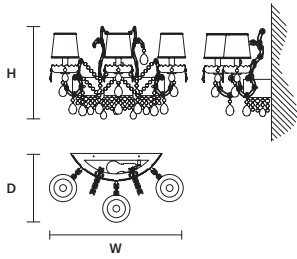

STANDARD CHAIN

ETERNAL
S 13/80/70

∅ 80 cm / 31.50"
H 70 cm / 27.60"
■ 22 kg / 48.40 lb

STANDARD LIGHTING

10×E12×40 W MAX (NOT INCL.)
3×E26×60 W MAX (NOT INCL.)

ETERNAL
S 18/100/70

∅ 100 cm / 39.40"
H 70 cm / 27.60"
■ 40 kg / 88.00 lb

ETERNAL
S 24/152/65

W 152 cm / 59.80"
D 86 cm / 33.90"
H 65 cm / 25.60"
■ 43 kg / 94.60 lb

STANDARD LIGHTING

12×E12×40 W MAX (NOT INCL.)
12×E26×60 W MAX (NOT INCL.)

ETERNAL
S 32/200/65

W 200 cm / 78.70"
D 110 cm / 43.30"
H 65 cm / 25.60"
■ 60 kg / 132.00 lb

STANDARD LIGHTING

16×E12×40 W MAX (NOT INCL.)
16×E26×60 W MAX (NOT INCL.)

ETERNAL
A 4/57/40

W	57 cm / 22.40"
D	30 cm / 11.80"
H	40 cm / 15.70"
■	5,5 kg / 12.10 lb

STANDARD LIGHTING

4×E12×40 W MAX (NOT INCL.)

SINGLE CANOPY

SIZE		FRAME FINISHINGS	CANOPY FINISHINGS	PRODUCT NAME
Ø	16,5 cm / 6.50"	G03+F01	G03	ETERNAL S 13/80/70
H	8 cm / 3.10"	G04+F02	G04	ETERNAL S 18/700/70
				ETERNAL S 21/125/75
				ETERNAL S 24/152/65
				ETERNAL S 32/200/65