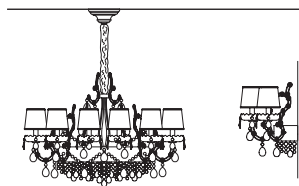

Eternal

SUSPENSION
APPLIQUE

Galvanised metal frame with leaf decoration and arms covered in clear glass. Clear glass or clear crystal pendants. Satin lampshades. Traditional lighting.

FINISHINGS

STANDARD

G03/F01 Shiny gold / Gold leaf

STANDARD CHAIN

ETERNAL
S 13/80/70

∅ 80 cm / 31.50"
H 70 cm / 27.60"
■ 22 kg / 48.40 lb

STANDARD LIGHTING

10×E12×40 W MAX (NOT INCL.)
3×E26×60 W MAX (NOT INCL.)

ETERNAL
S 18/100/70

∅ 100 cm / 39.40"
H 70 cm / 27.60"
■ 40 kg / 88.00 lb