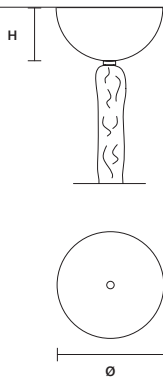

STANDARD LIGHTING

16×E12×40 W MAX (NOT INCL.)

**DIAMOND
S 16/145/125**

∅ 145 cm / 57.10"
H 125 cm / 49.20"
■ 32 kg / 70.40 lb

STANDARD LIGHTING

16×E12×40 W MAX (NOT INCL.)

DIAMOND
S 24/143/175

∅ 143 cm / 56.30"
H 175 cm / 68.90"
■ 44 kg / 96.80 lb

STANDARD LIGHTING

24×E12×40 W MAX (NOT INCL.)

DIAMOND
S 32/110/250

∅ 110 cm / 43.30"
H 250 cm / 98.40"
■ 60 kg / 132.00 lb

STANDARD LIGHTING

32×E12×40 W MAX (NOT INCL.)

DIAMOND
S 64/140/500

∅ 140 cm / 55.10"
H 500 cm / 196.90"
■ 100 kg / 220.00 lb

STANDARD LIGHTING

64×E12×40 W MAX (NOT INCL.)

DIAMOND
A 2/48/42

W	48 cm / 18.90"
D	21 cm / 8.30"
H	42 cm / 16.50"
■	2,5 kg / 5.50 lb

STANDARD LIGHTING

2×E12×40 W MAX (NOT INCL.)

SINGLE CANOPY

SIZE	FINISHINGS	PRODUCT NAME
Ø 12 cm / 4.70"	● G04	DIAMOND S 6/65/70
H 6 cm / 2.40"		DIAMOND S 8/88/76

SINGLE CANOPY

SIZE	FINISHINGS	PRODUCT NAME
Ø 14 cm / 5.50"	● G04	DIAMOND S 12/103/85
H 7 cm / 2.80"		DIAMOND S 16/95/120

SINGLE CANOPY

SIZE	FINISHINGS	PRODUCT NAME
Ø 20 cm / 7.90"	● G04	DIAMOND S 12/120/120
H 10 cm / 3.90"		DIAMOND S 16/145/125
		DIAMOND S 24/143/175
		DIAMOND S 32/110/250
		DIAMOND S 64/140/500