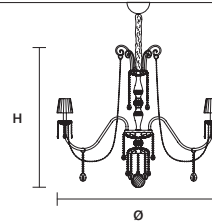

STANDARD LIGHTING

12×E12×40 W MAX (NOT INCL.)

**DIAMOND
S 12/120/120**

∅ 120 cm / 47.20"
H 120 cm / 47.20"
■ 25 kg / 55.00 lb

STANDARD LIGHTING

12×E12×40 W MAX (NOT INCL.)

**DIAMOND
S 16/95/120**

∅ 95 cm / 37.40"
H 120 cm / 47.20"
■ 25 kg / 55.00 lb

STANDARD LIGHTING

16×E12×40 W MAX (NOT INCL.)

**DIAMOND
S 16/145/125**

∅ 145 cm / 57.10"
H 125 cm / 49.20"
■ 32 kg / 70.40 lb

STANDARD LIGHTING

16×E12×40 W MAX (NOT INCL.)

DIAMOND
S 24/143/175

∅ 143 cm / 56.30"
H 175 cm / 68.90"
■ 44 kg / 96.80 lb

STANDARD LIGHTING

24×E12×40 W MAX (NOT INCL.)

DIAMOND
S 32/110/250

∅ 110 cm / 43.30"
H 250 cm / 98.40"
■ 60 kg / 132.00 lb

STANDARD LIGHTING

32×E12×40 W MAX (NOT INCL.)

DIAMOND
S 64/140/500

∅ 140 cm / 55.10"
H 500 cm / 196.90"
■ 100 kg / 220.00 lb

STANDARD LIGHTING

64×E12×40 W MAX (NOT INCL.)

DIAMOND
A 2/48/42

W	48 cm / 18.90"
D	21 cm / 8.30"
H	42 cm / 16.50"
■	2,5 kg / 5.50 lb

STANDARD LIGHTING

2×E12×40 W MAX (NOT INCL.)

SINGLE CANOPY

SIZE	FINISHINGS	PRODUCT NAME
Ø 12 cm / 4.70"	● G04	DIAMOND S 6/65/70
H 6 cm / 2.40"		DIAMOND S 8/88/76