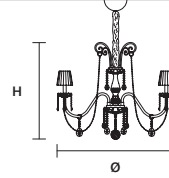

HALF CUT GLASS
CUT CRYSTAL
PREMIUM CRYSTAL

TR Transparent

DIMMING CONTROL

Only with dimmable bulbs

STANDARD CHAIN

H MAX 100 cm / 39.40"

**DIAMOND
S 6/65/70**

∅ 65 cm / 25.60"
H 70 cm / 27.60"
■ 10 kg / 22.00 lb

STANDARD LIGHTING

6×E12×40 W MAX (NOT INCL.)

**DIAMOND
S 8/88/76**

∅ 88 cm / 34.60"
H 76 cm / 29.90"
■ 14 kg / 30.80 lb

STANDARD LIGHTING

8×E12×40 W MAX (NOT INCL.)

**DIAMOND
S 12/103/85**

∅ 103 cm / 40.60"
H 85 cm / 33.50"
■ 18 kg / 39.60 lb

STANDARD LIGHTING

12×E12×40 W MAX (NOT INCL.)

**DIAMOND
S 12/120/120**

∅ 120 cm / 47.20"
H 120 cm / 47.20"
■ 25 kg / 55.00 lb

STANDARD LIGHTING

12×E12×40 W MAX (NOT INCL.)

**DIAMOND
S 16/95/120**

∅ 95 cm / 37.40"
H 120 cm / 47.20"
■ 25 kg / 55.00 lb

STANDARD LIGHTING

16×E12×40 W MAX (NOT INCL.)

**DIAMOND
S 16/145/125**

∅ 145 cm / 57.10"
H 125 cm / 49.20"
■ 32 kg / 70.40 lb

STANDARD LIGHTING

16×E12×40 W MAX (NOT INCL.)

DIAMOND
S 24/143/175

∅ 143 cm / 56.30"
H 175 cm / 68.90"
■ 44 kg / 96.80 lb