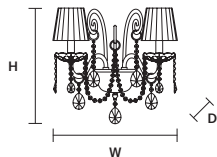

STANDARD LIGHTING

16×E12×40 W MAX (NOT INCL.)

**DIAMOND
S 16/145/125**

∅ 145 cm / 57.10"
H 125 cm / 49.20"
■ 32 kg / 70.40 lb

STANDARD LIGHTING

16×E12×40 W MAX (NOT INCL.)

DIAMOND
S 24/143/175

∅ 143 cm / 56.30"
H 175 cm / 68.90"
■ 44 kg / 96.80 lb

STANDARD LIGHTING

24×E12×40 W MAX (NOT INCL.)

DIAMOND
S 32/110/250

∅ 110 cm / 43.30"
H 250 cm / 98.40"
■ 60 kg / 132.00 lb

STANDARD LIGHTING

32×E12×40 W MAX (NOT INCL.)

DIAMOND
S 64/140/500

∅ 140 cm / 55.10"
H 500 cm / 196.90"
■ 100 kg / 220.00 lb

STANDARD LIGHTING

64×E12×40 W MAX (NOT INCL.)

DIAMOND
A 2/48/42

W	48 cm / 18.90"
D	21 cm / 8.30"
H	42 cm / 16.50"
■	2,5 kg / 5.50 lb

STANDARD LIGHTING

2×E12×40 W MAX (NOT INCL.)

SINGLE CANOPY

SIZE	FINISHINGS	PRODUCT NAME
Ø 12 cm / 4.70"	● G04	DIAMOND S 6/65/70
H 6 cm / 2.40"		DIAMOND S 8/88/76

SINGLE CANOPY

SIZE	FINISHINGS	PRODUCT NAME
Ø 14 cm / 5.50"	● G04	DIAMOND S 12/103/85
H 7 cm / 2.80"		DIAMOND S 16/95/120

SINGLE CANOPY

SIZE	FINISHINGS	PRODUCT NAME
Ø 20 cm / 7.90"	● G04	DIAMOND S 12/120/120
H 10 cm / 3.90"		DIAMOND S 16/145/125
		DIAMOND S 24/143/175
		DIAMOND S 32/110/250
		DIAMOND S 64/140/500