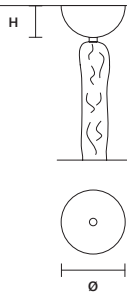

STANDARD LIGHTING

16×E12×40 W MAX (NOT INCL.)

**DIAMOND
S 16/145/125**

∅ 145 cm / 57.10"
H 125 cm / 49.20"
■ 32 kg / 70.40 lb

STANDARD LIGHTING

16×E12×40 W MAX (NOT INCL.)

DIAMOND
S 24/143/175

∅ 143 cm / 56.30"
H 175 cm / 68.90"
■ 44 kg / 96.80 lb

STANDARD LIGHTING

24×E12×40 W MAX (NOT INCL.)

DIAMOND
S 32/110/250

∅ 110 cm / 43.30"
H 250 cm / 98.40"
■ 60 kg / 132.00 lb

STANDARD LIGHTING

32×E12×40 W MAX (NOT INCL.)

DIAMOND
S 64/140/500

∅ 140 cm / 55.10"
H 500 cm / 196.90"
■ 100 kg / 220.00 lb

STANDARD LIGHTING

64×E12×40 W MAX (NOT INCL.)

DIAMOND
A 2/48/42

W	48 cm / 18.90"
D	21 cm / 8.30"
H	42 cm / 16.50"
■	2,5 kg / 5.50 lb

STANDARD LIGHTING

2×E12×40 W MAX (NOT INCL.)

SINGLE CANOPY

SIZE	FINISHINGS	PRODUCT NAME
Ø 12 cm / 4.70"	● G04	DIAMOND S 6/65/70
H 6 cm / 2.40"		DIAMOND S 8/88/76

SINGLE CANOPY

SIZE	FINISHINGS	PRODUCT NAME
Ø 14 cm / 5.50"	● G04	DIAMOND S 12/103/85
H 7 cm / 2.80"		DIAMOND S 16/95/120

SINGLE CANOPY

SIZE	FINISHINGS	PRODUCT NAME
Ø 20 cm / 7.90"	● G04	DIAMOND S 12/120/120
H 10 cm / 3.90"		DIAMOND S 16/145/125
		DIAMOND S 24/143/175
		DIAMOND S 32/110/250
		DIAMOND S 64/140/500