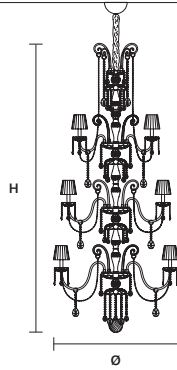

STANDARD LIGHTING

12×E12×40 W MAX (NOT INCL.)

**DIAMOND
S 12/120/120**

∅ 120 cm / 47.20"
H 120 cm / 47.20"
■ 25 kg / 55.00 lb

STANDARD LIGHTING

12×E12×40 W MAX (NOT INCL.)

**DIAMOND
S 16/95/120**

∅ 95 cm / 37.40"
H 120 cm / 47.20"
■ 25 kg / 55.00 lb

STANDARD LIGHTING

16×E12×40 W MAX (NOT INCL.)

**DIAMOND
S 16/145/125**

∅ 145 cm / 57.10"
H 125 cm / 49.20"
■ 32 kg / 70.40 lb

STANDARD LIGHTING

16×E12×40 W MAX (NOT INCL.)

DIAMOND
S 24/143/175

∅ 143 cm / 56.30"
H 175 cm / 68.90"
■ 44 kg / 96.80 lb

STANDARD LIGHTING

24×E12×40 W MAX (NOT INCL.)

DIAMOND
S 32/110/250

∅ 110 cm / 43.30"
H 250 cm / 98.40"
■ 60 kg / 132.00 lb

STANDARD LIGHTING

32×E12×40 W MAX (NOT INCL.)

DIAMOND
S 64/140/500

∅ 140 cm / 55.10"
H 500 cm / 196.90"
■ 100 kg / 220.00 lb

STANDARD LIGHTING

64×E12×40 W MAX (NOT INCL.)

DIAMOND
A 2/48/42

W	48 cm / 18.90"
D	21 cm / 8.30"
H	42 cm / 16.50"
■	2,5 kg / 5.50 lb

STANDARD LIGHTING

2×E12×40 W MAX (NOT INCL.)

SINGLE CANOPY

SIZE	FINISHINGS	PRODUCT NAME
Ø 12 cm / 4.70"	● G04	DIAMOND S 6/65/70
H 6 cm / 2.40"		DIAMOND S 8/88/76