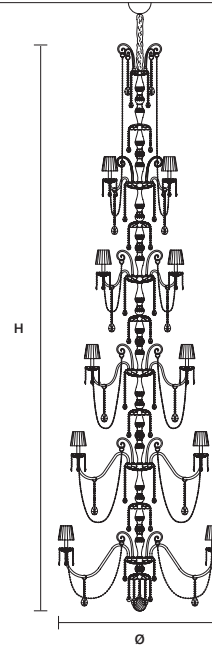

STANDARD LIGHTING

12×E12×40 W MAX (NOT INCL.)

**DIAMOND
S 12/120/120**

∅ 120 cm / 47.20"
H 120 cm / 47.20"
■ 25 kg / 55.00 lb

STANDARD LIGHTING

12×E12×40 W MAX (NOT INCL.)

**DIAMOND
S 16/95/120**

∅ 95 cm / 37.40"
H 120 cm / 47.20"
■ 25 kg / 55.00 lb

STANDARD LIGHTING

16×E12×40 W MAX (NOT INCL.)

**DIAMOND
S 16/145/125**

∅ 145 cm / 57.10"
H 125 cm / 49.20"
■ 32 kg / 70.40 lb

STANDARD LIGHTING

16×E12×40 W MAX (NOT INCL.)

DIAMOND
S 24/143/175

∅ 143 cm / 56.30"
H 175 cm / 68.90"
■ 44 kg / 96.80 lb

STANDARD LIGHTING

24×E12×40 W MAX (NOT INCL.)

DIAMOND
S 32/110/250

∅ 110 cm / 43.30"
H 250 cm / 98.40"
■ 60 kg / 132.00 lb

STANDARD LIGHTING

32×E12×40 W MAX (NOT INCL.)

DIAMOND
S 64/140/500

∅ 140 cm / 55.10"
H 500 cm / 196.90"
■ 100 kg / 220.00 lb

STANDARD LIGHTING

64×E12×40 W MAX (NOT INCL.)

DIAMOND
A 2/48/42

W	48 cm / 18.90"
D	21 cm / 8.30"
H	42 cm / 16.50"
■	2,5 kg / 5.50 lb

STANDARD LIGHTING

2×E12×40 W MAX (NOT INCL.)

SINGLE CANOPY

SIZE	FINISHINGS	PRODUCT NAME
Ø 12 cm / 4.70"	● G04	DIAMOND S 6/65/70
H 6 cm / 2.40"		DIAMOND S 8/88/76