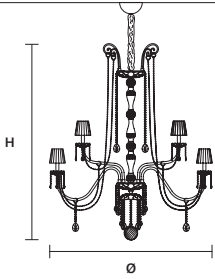

STANDARD LIGHTING

12×E12×40 W MAX (NOT INCL.)

**DIAMOND
S 12/120/120**

∅ 120 cm / 47.20"
H 120 cm / 47.20"
■ 25 kg / 55.00 lb

STANDARD LIGHTING

12×E12×40 W MAX (NOT INCL.)

**DIAMOND
S 16/95/120**

∅ 95 cm / 37.40"
H 120 cm / 47.20"
■ 25 kg / 55.00 lb

STANDARD LIGHTING

16×E12×40 W MAX (NOT INCL.)

**DIAMOND
S 16/145/125**

∅ 145 cm / 57.10"
H 125 cm / 49.20"
■ 32 kg / 70.40 lb

STANDARD LIGHTING

16×E12×40 W MAX (NOT INCL.)

DIAMOND
S 24/143/175

∅ 143 cm / 56.30"
H 175 cm / 68.90"
■ 44 kg / 96.80 lb

STANDARD LIGHTING

24×E12×40 W MAX (NOT INCL.)

DIAMOND
S 32/110/250

∅ 110 cm / 43.30"
H 250 cm / 98.40"
■ 60 kg / 132.00 lb

STANDARD LIGHTING

32×E12×40 W MAX (NOT INCL.)

DIAMOND
S 64/140/500

∅ 140 cm / 55.10"
H 500 cm / 196.90"
■ 100 kg / 220.00 lb

STANDARD LIGHTING

64×E12×40 W MAX (NOT INCL.)

DIAMOND
A 2/48/42

W	48 cm / 18.90"
D	21 cm / 8.30"
H	42 cm / 16.50"
■	2,5 kg / 5.50 lb

STANDARD LIGHTING

2×E12×40 W MAX (NOT INCL.)

SINGLE CANOPY

SIZE	FINISHINGS	PRODUCT NAME
Ø 12 cm / 4.70"	● G04	DIAMOND S 6/65/70
H 6 cm / 2.40"		DIAMOND S 8/88/76