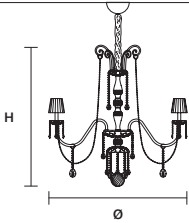

STANDARD LIGHTING

6×E12×40 W MAX (NOT INCL.)

**DIAMOND
S 8/88/76**

∅ 88 cm / 34.60"
H 76 cm / 29.90"
■ 14 kg / 30.80 lb

STANDARD LIGHTING

8×E12×40 W MAX (NOT INCL.)

**DIAMOND
S 12/103/85**

∅ 103 cm / 40.60"
H 85 cm / 33.50"
■ 18 kg / 39.60 lb

STANDARD LIGHTING

12×E12×40 W MAX (NOT INCL.)

**DIAMOND
S 12/120/120**

∅ 120 cm / 47.20"
H 120 cm / 47.20"
■ 25 kg / 55.00 lb

STANDARD LIGHTING

12×E12×40 W MAX (NOT INCL.)

**DIAMOND
S 16/95/120**

∅ 95 cm / 37.40"
H 120 cm / 47.20"
■ 25 kg / 55.00 lb

STANDARD LIGHTING

16×E12×40 W MAX (NOT INCL.)

**DIAMOND
S 16/145/125**

∅ 145 cm / 57.10"
H 125 cm / 49.20"
■ 32 kg / 70.40 lb

STANDARD LIGHTING

16×E12×40 W MAX (NOT INCL.)

DIAMOND
S 24/143/175

∅ 143 cm / 56.30"
H 175 cm / 68.90"
■ 44 kg / 96.80 lb

STANDARD LIGHTING

24×E12×40 W MAX (NOT INCL.)

DIAMOND
S 32/110/250

∅ 110 cm / 43.30"
H 250 cm / 98.40"
■ 60 kg / 132.00 lb

STANDARD LIGHTING

32×E12×40 W MAX (NOT INCL.)

DIAMOND
S 64/140/500

∅ 140 cm / 55.10"
H 500 cm / 196.90"
■ 100 kg / 220.00 lb