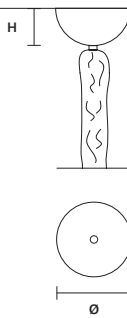

STANDARD LIGHTING

16×E12×40 W MAX (NOT INCL.)

**DIAMOND
S 16/145/125**

∅ 145 cm / 57.10"
H 125 cm / 49.20"
■ 32 kg / 70.40 lb

STANDARD LIGHTING

16×E12×40 W MAX (NOT INCL.)

DIAMOND
S 24/143/175

∅ 143 cm / 56.30"
H 175 cm / 68.90"
■ 44 kg / 96.80 lb

STANDARD LIGHTING

24×E12×40 W MAX (NOT INCL.)

DIAMOND
S 32/110/250

∅ 110 cm / 43.30"
H 250 cm / 98.40"
■ 60 kg / 132.00 lb

STANDARD LIGHTING

32×E12×40 W MAX (NOT INCL.)

DIAMOND
S 64/140/500

∅ 140 cm / 55.10"
H 500 cm / 196.90"
■ 100 kg / 220.00 lb

STANDARD LIGHTING

64×E12×40 W MAX (NOT INCL.)

DIAMOND
A 2/48/42

W	48 cm / 18.90"
D	21 cm / 8.30"
H	42 cm / 16.50"
■	2,5 kg / 5.50 lb

STANDARD LIGHTING

2×E12×40 W MAX (NOT INCL.)

SINGLE CANOPY

SIZE	FINISHINGS	PRODUCT NAME
Ø 12 cm / 4.70"	● G04	DIAMOND S 6/65/70
H 6 cm / 2.40"		DIAMOND S 8/88/76

SINGLE CANOPY

SIZE	FINISHINGS	PRODUCT NAME
Ø 14 cm / 5.50"	● G04	DIAMOND S 12/103/85
H 7 cm / 2.80"		DIAMOND S 16/95/120

SINGLE CANOPY

SIZE	FINISHINGS	PRODUCT NAME
Ø 20 cm / 7.90"	● G04	DIAMOND S 12/120/120
H 10 cm / 3.90"		DIAMOND S 16/145/125
		DIAMOND S 24/143/175
		DIAMOND S 32/110/250
		DIAMOND S 64/140/500