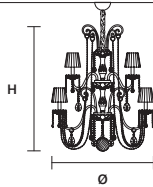

STANDARD LIGHTING

6×E12×40 W MAX (NOT INCL.)

**DIAMOND
S 8/88/76**

∅ 88 cm / 34.60"
H 76 cm / 29.90"
■ 14 kg / 30.80 lb

STANDARD LIGHTING

8×E12×40 W MAX (NOT INCL.)

**DIAMOND
S 12/103/85**

∅ 103 cm / 40.60"
H 85 cm / 33.50"
■ 18 kg / 39.60 lb

STANDARD LIGHTING

12×E12×40 W MAX (NOT INCL.)

**DIAMOND
S 12/120/120**

∅ 120 cm / 47.20"
H 120 cm / 47.20"
■ 25 kg / 55.00 lb

STANDARD LIGHTING

12×E12×40 W MAX (NOT INCL.)

**DIAMOND
S 16/95/120**

∅ 95 cm / 37.40"
H 120 cm / 47.20"
■ 25 kg / 55.00 lb

STANDARD LIGHTING

16×E12×40 W MAX (NOT INCL.)

**DIAMOND
S 16/145/125**

∅ 145 cm / 57.10"
H 125 cm / 49.20"
■ 32 kg / 70.40 lb

STANDARD LIGHTING

16×E12×40 W MAX (NOT INCL.)

DIAMOND
S 24/143/175

∅ 143 cm / 56.30"
H 175 cm / 68.90"
■ 44 kg / 96.80 lb

STANDARD LIGHTING

24×E12×40 W MAX (NOT INCL.)

DIAMOND
S 32/110/250

∅ 110 cm / 43.30"
H 250 cm / 98.40"
■ 60 kg / 132.00 lb

STANDARD LIGHTING

32×E12×40 W MAX (NOT INCL.)

DIAMOND
S 64/140/500

∅ 140 cm / 55.10"
H 500 cm / 196.90"
■ 100 kg / 220.00 lb