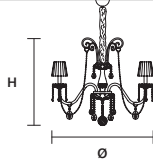

HALF CUT GLASS
CUT CRYSTAL
PREMIUM CRYSTAL

TR Transparent

DIMMING CONTROL

Only with dimmable bulbs

STANDARD CHAIN

H MAX 100 cm / 39.40"

**DIAMOND
S 6/65/70**

∅ 65 cm / 25.60"
H 70 cm / 27.60"
■ 10 kg / 22.00 lb

STANDARD LIGHTING

6×E12×40 W MAX (NOT INCL.)

**DIAMOND
S 8/88/76**

∅ 88 cm / 34.60"
H 76 cm / 29.90"
■ 14 kg / 30.80 lb

STANDARD LIGHTING

8×E12×40 W MAX (NOT INCL.)

**DIAMOND
S 12/103/85**

∅ 103 cm / 40.60"
H 85 cm / 33.50"
■ 18 kg / 39.60 lb

STANDARD LIGHTING

12×E12×40 W MAX (NOT INCL.)

**DIAMOND
S 12/120/120**

∅ 120 cm / 47.20"
H 120 cm / 47.20"
■ 25 kg / 55.00 lb

STANDARD LIGHTING

12×E12×40 W MAX (NOT INCL.)

**DIAMOND
S 16/95/120**

∅ 95 cm / 37.40"
H 120 cm / 47.20"
■ 25 kg / 55.00 lb

STANDARD LIGHTING

16×E12×40 W MAX (NOT INCL.)

**DIAMOND
S 16/145/125**

∅ 145 cm / 57.10"
H 125 cm / 49.20"
■ 32 kg / 70.40 lb

STANDARD LIGHTING

16×E12×40 W MAX (NOT INCL.)

DIAMOND
S 24/143/175

∅ 143 cm / 56.30"
H 175 cm / 68.90"
■ 44 kg / 96.80 lb