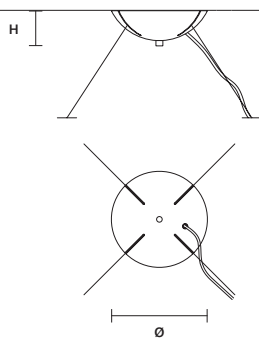

W 100 cm / 39.40"
D 40 cm / 15.70"
H 35 cm / 13.80"
■ 16 kg / 35.30 lb

STANDARD LIGHTING
5×E26×60 W MAX (NOT INCL.)

CRISTALLE
PL 6/120/40 OV CE

W 120 cm / 47.20"
D 60 cm / 23.60"
H 40 cm / 15.70"
■ 22 kg / 48.40 lb

STANDARD LIGHTING
6×E26×60 W MAX (NOT INCL.)

CRISTALLE
A 8/25/70

W	25 cm / 9.80"
D	12 cm / 4.70"
H	70 cm / 27.60"
■	4,5 kg / 9.90 lb

STANDARD LIGHTING

8×G9×40 W MAX (NOT INCL.)

CRISTALLE
A 8/30/103

W	30 cm / 11.80"
D	17 cm / 6.70"
H	103 cm / 40.60"
■	5,5 kg / 12.10 lb

STANDARD LIGHTING

8×G9×40 W MAX (NOT INCL.)

SINGLE CANOPY

SIZE	FINISHINGS	PRODUCT NAME
Ø 18 cm / 7.10"	● G04	CRISTALLE S 6/33/210
H 6 cm / 2.40"		CRISTALLE S 8/60/30 RD
		CRISTALLE S 10/80/35 RD

SINGLE CANOPY

SIZE	FINISHINGS	PRODUCT NAME
Ø 18 cm / 7.10"	● G04	CRISTALLE S 12/100/40 RD
H 6 cm / 2.40"		

SINGLE CANOPY

SIZE	FINISHINGS	PRODUCT NAME
Ø 18 cm / 7.10"	● G04	CRISTALLE S 4/80/30 OV
H 6 cm / 2.40"		CRISTALLE S 5/100/35 OV
		CRISTALLE S 6/120/40 OV