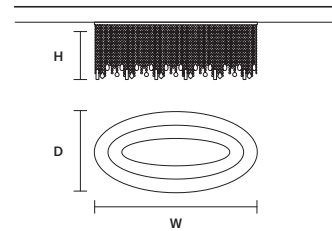

CRISTALLE
PL 6/120/40 OV CE

W 120 cm / 47.20"
D 60 cm / 23.60"
H 40 cm / 15.70"
■ 22 kg / 48.40 lb

STANDARD LIGHTING
6×E26×60 W MAX (NOT INCL.)