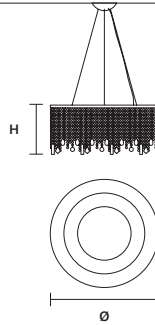

TR Transparent

DIMMING CONTROL

Only with dimmable bulbs

STANDARD CABLES

CRISTALLE
S 8/60/30 RD 

∅ 60 cm / 23.60"
H 30 cm / 11.80"
■ 11 kg / 24.30 lb

STANDARD LIGHTING
8×E26×60 W MAX (NOT INCL.)

CRISTALLE
S 10/80/35 RD 

∅ 80 cm / 31.50"
H 35 cm / 13.80"
■ 22 kg / 48.50 lb

STANDARD LIGHTING
10×E26×60 W MAX (NOT INCL.)

CRISTALLE
S 12/100/40 RD 

∅ 100 cm / 39.40"
H 40 cm / 15.70"
■ 35 kg / 77.20 lb

STANDARD LIGHTING
12×E26×60 W MAX (NOT INCL.)

CRISTALLE
S 4/80/30 OV 

W 80 cm / 31.50"
D 40 cm / 15.70"
H 30 cm / 11.80"
■ 11 kg / 24.30 lb

STANDARD LIGHTING
4×E26×60 W MAX (NOT INCL.)

CRISTALLE
S 5/100/35 OV 

W 100 cm / 39.40"
D 40 cm / 15.70"
H 35 cm / 13.80"
■ 16 kg / 35.30 lb

STANDARD LIGHTING
5×E26×60 W MAX (NOT INCL.)

CRISTALLE
S 6/120/40 OV 

W 120 cm / 47.20"
D 60 cm / 23.60"
H 40 cm / 15.70"
■ 22 kg / 48.40 lb

STANDARD LIGHTING
6×E26×60 W MAX (NOT INCL.)

CRISTALLE
S 6/33/210 