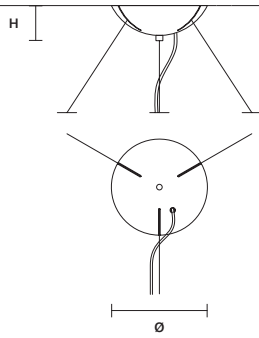

SINGLE CANOPY

SIZE	FINISHINGS	PRODUCT NAME
Ø 18 cm / 7.10"	● G04	CRISTALLE S 6/33/210
H 6 cm / 2.40"		CRISTALLE S 8/60/30 RD
		CRISTALLE S 10/80/35 RD