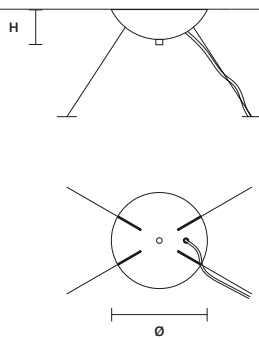

W 100 cm / 39.40"
D 40 cm / 15.70"
H 35 cm / 13.80"
■ 16 kg / 35.30 lb

STANDARD LIGHTING
5×E26×60 W MAX (NOT INCL.)

CRISTALLE
PL 6/120/40 OV CE

W 120 cm / 47.20"
D 60 cm / 23.60"
H 40 cm / 15.70"
■ 22 kg / 48.40 lb

STANDARD LIGHTING
6×E26×60 W MAX (NOT INCL.)

CRISTALLE
A 8/25/70

W	25 cm / 9.80"
D	12 cm / 4.70"
H	70 cm / 27.60"
■	4,5 kg / 9.90 lb

STANDARD LIGHTING

8×G9×40 W MAX (NOT INCL.)

CRISTALLE
A 8/30/103

W	30 cm / 11.80"
D	17 cm / 6.70"
H	103 cm / 40.60"
■	5,5 kg / 12.10 lb

STANDARD LIGHTING

8×G9×40 W MAX (NOT INCL.)

SINGLE CANOPY

SIZE	FINISHINGS	PRODUCT NAME
Ø 18 cm / 7.10"	● G04	CRISTALLE S 6/33/210
H 6 cm / 2.40"		CRISTALLE S 8/60/30 RD
		CRISTALLE S 10/80/35 RD

SINGLE CANOPY

SIZE	FINISHINGS	PRODUCT NAME
Ø 18 cm / 7.10"	● G04	CRISTALLE S 12/100/40 RD
H 6 cm / 2.40"		

SINGLE CANOPY

SIZE	FINISHINGS	PRODUCT NAME
Ø 18 cm / 7.10"	● G04	CRISTALLE S 4/80/30 OV
H 6 cm / 2.40"		CRISTALLE S 5/100/35 OV
		CRISTALLE S 6/120/40 OV