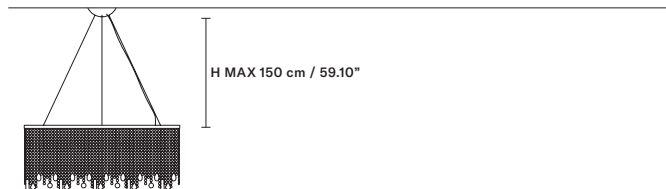

Cristalle

SUSPENSION
CEILING
APPLIQUE

Galvanised metal frame. Clear glass or clear crystal pendants. Traditional lighting.

FINISHINGS

STANDARD

604 Shiny chrome

PENDANTS

HALF CUT GLASS
CUT CRYSTAL

TR Transparent

DIMMING CONTROL

Only with dimmable bulbs

STANDARD CABLES

CRISTALLE
S 8/60/30 RD 

∅ 60 cm / 23.60"
H 30 cm / 11.80"
■ 11 kg / 24.30 lb

STANDARD LIGHTING
8×E26×60 W MAX (NOT INCL.)

CRISTALLE
S 10/80/35 RD 

∅ 80 cm / 31.50"
H 35 cm / 13.80"
■ 22 kg / 48.50 lb

STANDARD LIGHTING
10×E26×60 W MAX (NOT INCL.)

CRISTALLE
S 12/100/40 RD 

∅ 100 cm / 39.40"
H 40 cm / 15.70"
■ 35 kg / 77.20 lb

STANDARD LIGHTING
12×E26×60 W MAX (NOT INCL.)

CRISTALLE
S 4/80/30 OV 

W 80 cm / 31.50"
D 40 cm / 15.70"
H 30 cm / 11.80"
■ 11 kg / 24.30 lb

STANDARD LIGHTING
4×E26×60 W MAX (NOT INCL.)

CRISTALLE
S 5/100/35 OV 

W 100 cm / 39.40"
D 40 cm / 15.70"
H 35 cm / 13.80"
■ 16 kg / 35.30 lb