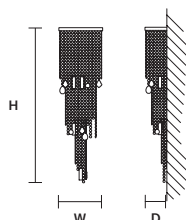

CRISTALLE
A 8/25/70

W	25 cm / 9.80"
D	12 cm / 4.70"
H	70 cm / 27.60"
■	4,5 kg / 9.90 lb

STANDARD LIGHTING

8×G9×40 W MAX (NOT INCL.)

CRISTALLE
A 8/30/103

W	30 cm / 11.80"
D	17 cm / 6.70"
H	103 cm / 40.60"
■	5,5 kg / 12.10 lb

STANDARD LIGHTING

8×G9×40 W MAX (NOT INCL.)