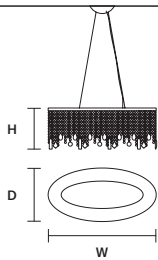

∅ 80 cm / 31.50"
H 35 cm / 13.80"
■ 22 kg / 48.50 lb

STANDARD LIGHTING
10×E26×60 W MAX (NOT INCL.)

CRISTALLE
S 12/100/40 RD 

∅ 100 cm / 39.40"
H 40 cm / 15.70"
■ 35 kg / 77.20 lb

STANDARD LIGHTING
12×E26×60 W MAX (NOT INCL.)

CRISTALLE
S 4/80/30 OV 

W 80 cm / 31.50"
D 40 cm / 15.70"
H 30 cm / 11.80"
■ 11 kg / 24.30 lb

STANDARD LIGHTING
4×E26×60 W MAX (NOT INCL.)

CRISTALLE
S 5/100/35 OV 

W 100 cm / 39.40"
D 40 cm / 15.70"
H 35 cm / 13.80"
■ 16 kg / 35.30 lb

STANDARD LIGHTING
5×E26×60 W MAX (NOT INCL.)

CRISTALLE
S 6/120/40 OV 

W 120 cm / 47.20"
D 60 cm / 23.60"
H 40 cm / 15.70"
■ 22 kg / 48.40 lb

STANDARD LIGHTING
6×E26×60 W MAX (NOT INCL.)

CRISTALLE
S 6/33/210 

SIZE	FINISHINGS	PRODUCT NAME
Ø 18 cm / 7.10"	● G04	CRISTALLE S 12/100/40 RD
H 6 cm / 2.40"		

SINGLE CANOPY

SIZE	FINISHINGS	PRODUCT NAME
Ø 18 cm / 7.10"	● G04	CRISTALLE S 4/80/30 OV
H 6 cm / 2.40"		CRISTALLE S 5/100/35 OV
		CRISTALLE S 6/120/40 OV