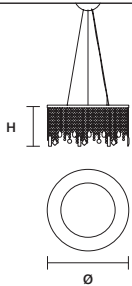

TR Transparent

DIMMING CONTROL

Only with dimmable bulbs

STANDARD CABLES

CRISTALLE
S 8/60/30 RD 

∅ 60 cm / 23.60"
H 30 cm / 11.80"
■ 11 kg / 24.30 lb

STANDARD LIGHTING
8×E26×60 W MAX (NOT INCL.)

CRISTALLE
S 10/80/35 RD 

∅ 80 cm / 31.50"
H 35 cm / 13.80"
■ 22 kg / 48.50 lb

STANDARD LIGHTING
10×E26×60 W MAX (NOT INCL.)

CRISTALLE
S 12/100/40 RD 

∅ 100 cm / 39.40"
H 40 cm / 15.70"
■ 35 kg / 77.20 lb

STANDARD LIGHTING
12×E26×60 W MAX (NOT INCL.)

CRISTALLE
S 4/80/30 OV 

W 80 cm / 31.50"
D 40 cm / 15.70"
H 30 cm / 11.80"
■ 11 kg / 24.30 lb

STANDARD LIGHTING
4×E26×60 W MAX (NOT INCL.)

CRISTALLE
S 5/100/35 OV 

W 100 cm / 39.40"
D 40 cm / 15.70"
H 35 cm / 13.80"
■ 16 kg / 35.30 lb

STANDARD LIGHTING
5×E26×60 W MAX (NOT INCL.)

CRISTALLE
S 6/120/40 OV 

W 120 cm / 47.20"
D 60 cm / 23.60"
H 40 cm / 15.70"
■ 22 kg / 48.40 lb

STANDARD LIGHTING
6×E26×60 W MAX (NOT INCL.)

CRISTALLE
S 6/33/210 