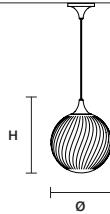

## STANDARD CABLES

TEE S1 20

∅ 20 cm / 7.90"  
H 27 cm / 10.60"

STANDARD LIGHTING

1×E12×40 W MAX (NOT INCL.)\*  
\* BULB MAX  
∅ 37 mm/1.50" W max 150 mm/5.90"

TEE S1 30

∅ 30 cm / 11.80"  
H 37 cm / 14.60"

STANDARD LIGHTING

1×E26×60 W MAX (NOT INCL.)\*  
\* BULB MAX  
∅ 62 mm/2.40" W max 185 mm/7.30"

TEE PL1 20 

ø 20 cm / 7.90"  
H 49 cm / 19.30"

STANDARD LIGHTING  
1×E12×40 W MAX (NOT INCL.)  
\* BULB MAX  
Ø 37 mm/1.50" W max 150 mm/5.90"

TEE PL1 30 

ø 30 cm / 11.80"  
H 64 cm / 25.20"

STANDARD LIGHTING  
1×E26×60 W MAX (NOT INCL.)  
\* BULB MAX  
Ø 62 mm/2.40" W max 185 mm/7.30"

TEE PL5 

ø 85 cm / 33.50"  
H 68 cm / 26.80"

STANDARD LIGHTING  
5×E12×40 W MAX (NOT INCL.)  
\* BULB MAX  
Ø 37 mm/1.50" W max 150 mm/5.90"