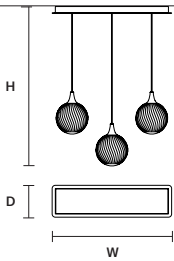

\* ETL ONLY FOR US MARKET.

TEE C3 RD 40 

∅ 44 cm / 17.30"  
H MAX 175 cm / 68.90"

STANDARD LIGHTING  
3×E12×40 W MAX (NOT INCL.)\*  
\* BULB MAX  
∅ 37 mm/1.50" W max 150 mm/5.90"

TEE C5 RD 60 

∅ 62 cm / 24.40"  
H MAX 175 cm / 68.90"

STANDARD LIGHTING  
5×E12×40 W MAX (NOT INCL.)\*  
\* BULB MAX  
∅ 37 mm/1.50" W max 150 mm/5.90"

TEE C7 RD 80 

∅ 80 cm / 31.50"  
H MAX 175 cm / 68.90"

STANDARD LIGHTING  
7×E12×40 W MAX (NOT INCL.)\*  
\* BULB MAX  
∅ 37 mm/1.50" W max 150 mm/5.90"

TEE C3 LN 75 

W 75 cm / 29.50"  
D 20 cm / 7.90"  
H MAX 175 cm / 68.90"

STANDARD LIGHTING  
3×E12×40 W MAX (NOT INCL.)\*  
\* BULB MAX  
∅ 37 mm/1.50" W max 150 mm/5.90"

TEE C5 LN 125 

W 125 cm / 49.20"  
D 20 cm / 7.90"  
H MAX 175 cm / 68.90"