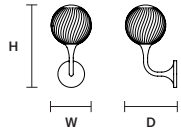

TEE A1 20		CE
W	20 cm / 7.90"	
D	26 cm / 10.20"	
H	41 cm / 16.10"	
STANDARD LIGHTING		
1×E12×40 W MAX (NOT INCL.)*		
* BULB MAX		
Ø 37 mm/1.50" W max 150 mm/5.90"		

TEE TL1 20		CE
Ø	22 cm / 8.70"	
H	48 cm / 18.90"	
STANDARD LIGHTING		
1×E12×40 W MAX (NOT INCL.)*		
* BULB MAX		
Ø 37 mm/1.50" W max 150 mm/5.90"		

TEE STL1		CE
Ø	30 cm / 11.80"	
H	160 cm / 63.00"	
STANDARD LIGHTING		
1×E26×60 W MAX (NOT INCL.)*		
* BULB MAX		
Ø 37 mm/1.50" W max 150 mm/5.90"		

TEE STL3		CE
W	52 cm / 20.50"	
D	45 cm / 17.70"	
H	170 cm / 66.90"	
STANDARD LIGHTING		
2×E12×40 W MAX (NOT INCL.)*		
1×E26×60 W MAX (NOT INCL.)**		
* BULB MAX		
Ø 37 mm/1.50" W max 150 mm/5.90"		
** BULB MAX		
Ø 62 mm/2.40" W max 185 mm/7.30"