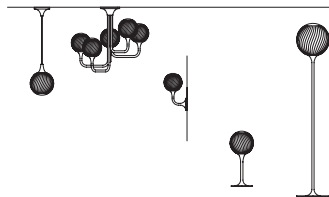

Tee

SUSPENSION
CEILING
APPLIQUE
TABLE LAMP
FLOOR LAMP