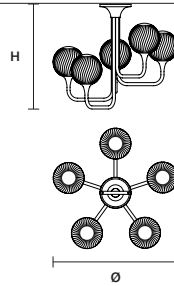

## STANDARD CABLES

TEE S1 20

∅ 20 cm / 7.90"  
H 27 cm / 10.60"

STANDARD LIGHTING

1×E12×40 W MAX (NOT INCL.)\*  
\* BULB MAX  
∅ 37 mm/1.50" W max 150 mm/5.90"

TEE S1 30

∅ 30 cm / 11.80"  
H 37 cm / 14.60"

STANDARD LIGHTING

1×E26×60 W MAX (NOT INCL.)\*  
\* BULB MAX  
∅ 62 mm/2.40" W max 185 mm/7.30"

TEE PL1 20 

ø 20 cm / 7.90"  
H 49 cm / 19.30"

STANDARD LIGHTING  
1×E12×40 W MAX (NOT INCL.)  
\* BULB MAX  
Ø 37 mm/1.50" W max 150 mm/5.90"

TEE PL1 30 

ø 30 cm / 11.80"  
H 64 cm / 25.20"

STANDARD LIGHTING  
1×E26×60 W MAX (NOT INCL.)  
\* BULB MAX  
Ø 62 mm/2.40" W max 185 mm/7.30"

TEE PL5 

ø 85 cm / 33.50"  
H 68 cm / 26.80"

STANDARD LIGHTING  
5×E12×40 W MAX (NOT INCL.)  
\* BULB MAX  
Ø 37 mm/1.50" W max 150 mm/5.90"

TEE PL6 95 

ø 94 cm / 37.00"  
H 66.5 cm / 26.20"

STANDARD LIGHTING  
6×E12×40 W MAX (NOT INCL.)  
\* BULB MAX  
Ø 37 mm/1.50" W max 150 mm/5.90"

TEE PL8 RD 120 

ø 120 cm / 47.20"  
H 76.5 cm / 30.10"

STANDARD LIGHTING  
8×E12×40 W MAX (NOT INCL.)  
\* BULB MAX  
Ø 37 mm/1.50" W max 150 mm/5.90"