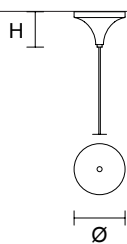

TEE C3 LN 75 

W 75 cm / 29.50"  
D 20 cm / 7.90"  
H MAX 175 cm / 68.90"

STANDARD LIGHTING  
3×E12×40 W MAX (NOT INCL.)\*  
\* BULB MAX  
∅ 37 mm/1.50" W max 150 mm/5.90"

TEE C5 LN 125 

W 125 cm / 49.20"  
D 20 cm / 7.90"  
H MAX 175 cm / 68.90"

STANDARD LIGHTING  
5×E12×40 W MAX (NOT INCL.)\*  
\* BULB MAX  
∅ 37 mm/1.50" W max 150 mm/5.90"

TEE C7 LN 175 

W 175 cm / 68.90"  
D 20 cm / 7.90"  
H MAX 175 cm / 68.90"

STANDARD LIGHTING  
7×E12×40 W MAX (NOT INCL.)\*  
\* BULB MAX  
∅ 37 mm/1.50" W max 150 mm/5.90"

SINGLE CANOPY

SIZE		FINISHINGS	PRODUCT NAME
Ø	13,2 cm / 5.20"	● G25	TEE S1 20
H	9 cm / 3.50"		TEE S1 30

LINEAR CANOPY LN 75

	SIZE	FINISHINGS	PRODUCT NAME
	W 75 cm / 29.50"	● V91	TEE C3 LN 75
	D 20 cm / 7.90"		
	H 4 cm / 1.60"		