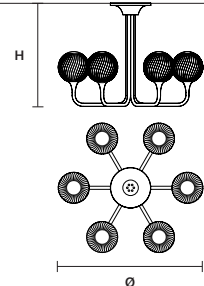

## STANDARD CABLES

TEE S1 20

∅ 20 cm / 7.90"  
H 27 cm / 10.60"

STANDARD LIGHTING

1×E12×40 W MAX (NOT INCL.)\*  
\* BULB MAX  
∅ 37 mm/1.50" W max 150 mm/5.90"

TEE S1 30

∅ 30 cm / 11.80"  
H 37 cm / 14.60"

STANDARD LIGHTING

1×E26×60 W MAX (NOT INCL.)\*  
\* BULB MAX  
∅ 62 mm/2.40" W max 185 mm/7.30"

TEE PL1 20 

ø 20 cm / 7.90"  
H 49 cm / 19.30"

STANDARD LIGHTING  
1×E12×40 W MAX (NOT INCL.)  
\* BULB MAX  
Ø 37 mm/1.50" W max 150 mm/5.90"

TEE PL1 30 

ø 30 cm / 11.80"  
H 64 cm / 25.20"

STANDARD LIGHTING  
1×E26×60 W MAX (NOT INCL.)  
\* BULB MAX  
Ø 62 mm/2.40" W max 185 mm/7.30"

TEE PL5 

ø 85 cm / 33.50"  
H 68 cm / 26.80"

STANDARD LIGHTING  
5×E12×40 W MAX (NOT INCL.)  
\* BULB MAX  
Ø 37 mm/1.50" W max 150 mm/5.90"

TEE PL6 95 

ø 94 cm / 37.00"  
H 66.5 cm / 26.20"

STANDARD LIGHTING  
6×E12×40 W MAX (NOT INCL.)  
\* BULB MAX  
Ø 37 mm/1.50" W max 150 mm/5.90"

TEE PL8 RD 120 

ø 120 cm / 47.20"  
H 76.5 cm / 30.10"

STANDARD LIGHTING  
8×E12×40 W MAX (NOT INCL.)  
\* BULB MAX  
Ø 37 mm/1.50" W max 150 mm/5.90"