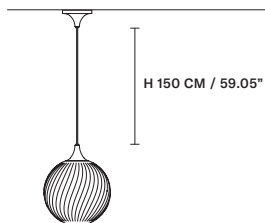

## STANDARD CABLES

TEE S1 20

∅ 20 cm / 7.90"  
H 27 cm / 10.60"

STANDARD LIGHTING

1×E12×40 W MAX (NOT INCL.)\*  
\* BULB MAX  
∅ 37 mm/1.50" W max 150 mm/5.90"

TEE S1 30

∅ 30 cm / 11.80"  
H 37 cm / 14.60"

STANDARD LIGHTING