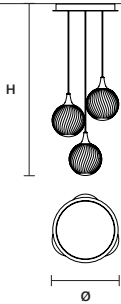

STANDARD LIGHTING  
8×E12×40 W MAX (NOT INCL.)  
\* BULB MAX  
Ø 37 mm/1.50" W max 150 mm/5.90"

TEE A1 20		CE 
W	20 cm / 7.90"	
D	26 cm / 10.20"	
H	41 cm / 16.10"	
STANDARD LIGHTING		
1×E12×40 W MAX (NOT INCL.)*		
* BULB MAX		
Ø 37 mm/1.50" W max 150 mm/5.90"		

TEE TL1 20		CE 
Ø	22 cm / 8.70"	
H	48 cm / 18.90"	
STANDARD LIGHTING		
1×E12×40 W MAX (NOT INCL.)*		
* BULB MAX		
Ø 37 mm/1.50" W max 150 mm/5.90"		

TEE STL1		CE 
Ø	30 cm / 11.80"	
H	160 cm / 63.00"	
STANDARD LIGHTING		
1×E26×60 W MAX (NOT INCL.)*		
* BULB MAX		
Ø 37 mm/1.50" W max 150 mm/5.90"		

TEE STL3		CE 
W	52 cm / 20.50"	
D	45 cm / 17.70"	
H	170 cm / 66.90"	
STANDARD LIGHTING		
2×E12×40 W MAX (NOT INCL.)*		
1×E26×60 W MAX (NOT INCL.)**		
* BULB MAX		
Ø 37 mm/1.50" W max 150 mm/5.90"		
** BULB MAX		
Ø 62 mm/2.40" W max 185 mm/7.30"		

\* ETL ONLY FOR US MARKET.

TEE C3 RD 40 

∅ 44 cm / 17.30"  
H MAX 175 cm / 68.90"

STANDARD LIGHTING  
3×E12×40 W MAX (NOT INCL.)\*  
\* BULB MAX  
∅ 37 mm/1.50" W max 150 mm/5.90"

TEE C5 RD 60 

∅ 62 cm / 24.40"  
H MAX 175 cm / 68.90"