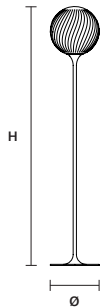

* ETL ONLY FOR US MARKET.