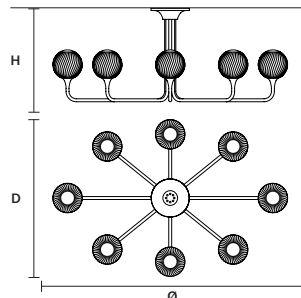

TEE PL8 OV 120 

ø 120 cm / 47.20"  
D 80 cm / 31.50"  
H 63.5 cm / 25.00"

STANDARD LIGHTING  
8×E12×40 W MAX (NOT INCL.)  
\* BULB MAX  
Ø 37 mm/1.50" W max 150 mm/5.90"

TEE PL8 OV 160 

ø 160 cm / 63.00"  
D 107 cm / 42.10"  
H 63.5 cm / 25.00"

STANDARD LIGHTING  
8×E12×40 W MAX (NOT INCL.)  
\* BULB MAX  
Ø 37 mm/1.50" W max 150 mm/5.90"

TEE A1 20		CE 
W	20 cm / 7.90"	
D	26 cm / 10.20"	
H	41 cm / 16.10"	
STANDARD LIGHTING		
1×E12×40 W MAX (NOT INCL.)*		
* BULB MAX		
Ø 37 mm/1.50" W max 150 mm/5.90"		