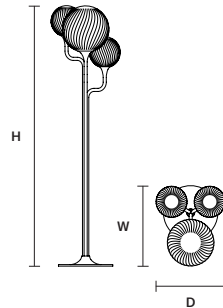

TEE A1 20		CE
W	20 cm / 7.90"	
D	26 cm / 10.20"	
H	41 cm / 16.10"	
STANDARD LIGHTING		
1×E12×40 W MAX (NOT INCL.)*		
* BULB MAX		
Ø 37 mm/1.50" W max 150 mm/5.90"		

TEE TL1 20		CE
Ø	22 cm / 8.70"	
H	48 cm / 18.90"	
STANDARD LIGHTING		
1×E12×40 W MAX (NOT INCL.)*		
* BULB MAX		
Ø 37 mm/1.50" W max 150 mm/5.90"		

TEE STL1		CE
Ø	30 cm / 11.80"	
H	160 cm / 63.00"	
STANDARD LIGHTING		
1×E26×60 W MAX (NOT INCL.)*		
* BULB MAX		
Ø 37 mm/1.50" W max 150 mm/5.90"		

TEE STL3		CE
W	52 cm / 20.50"	
D	45 cm / 17.70"	
H	170 cm / 66.90"	
STANDARD LIGHTING		
2×E12×40 W MAX (NOT INCL.)*		
1×E26×60 W MAX (NOT INCL.)**		
* BULB MAX		
Ø 37 mm/1.50" W max 150 mm/5.90"		
** BULB MAX		
Ø 62 mm/2.40" W max 185 mm/7.30"		

* ETL ONLY FOR US MARKET.