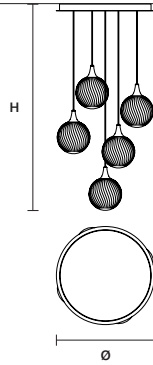

TEE TL1 20		CE 
Ø	22 cm / 8.70"	
H	48 cm / 18.90"	
STANDARD LIGHTING		
1×E12×40 W MAX (NOT INCL.)*		
* BULB MAX		
Ø 37 mm/1.50" W max 150 mm/5.90"		

TEE STL1		CE 
Ø	30 cm / 11.80"	
H	160 cm / 63.00"	
STANDARD LIGHTING		
1×E26×60 W MAX (NOT INCL.)*		
* BULB MAX		
Ø 37 mm/1.50" W max 150 mm/5.90"		

TEE STL3		CE 
W	52 cm / 20.50"	
D	45 cm / 17.70"	
H	170 cm / 66.90"	
STANDARD LIGHTING		
2×E12×40 W MAX (NOT INCL.)*		
1×E26×60 W MAX (NOT INCL.)**		
* BULB MAX		
Ø 37 mm/1.50" W max 150 mm/5.90"		
** BULB MAX		
Ø 62 mm/2.40" W max 185 mm/7.30"		

\* ETL ONLY FOR US MARKET.

TEE C3 RD 40 

∅ 44 cm / 17.30"  
H MAX 175 cm / 68.90"

STANDARD LIGHTING  
3×E12×40 W MAX (NOT INCL.)\*  
\* BULB MAX  
∅ 37 mm/1.50" W max 150 mm/5.90"

TEE C5 RD 60 

∅ 62 cm / 24.40"  
H MAX 175 cm / 68.90"

STANDARD LIGHTING  
5×E12×40 W MAX (NOT INCL.)\*  
\* BULB MAX  
∅ 37 mm/1.50" W max 150 mm/5.90"

TEE C7 RD 80 

∅ 80 cm / 31.50"  
H MAX 175 cm / 68.90"

STANDARD LIGHTING  
7×E12×40 W MAX (NOT INCL.)\*  
\* BULB MAX  
∅ 37 mm/1.50" W max 150 mm/5.90"