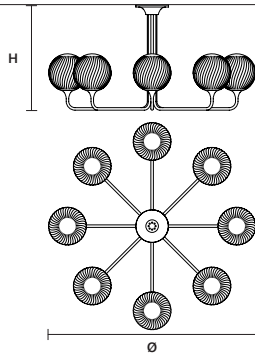

TEE PL1 30 

ø 30 cm / 11.80"  
H 64 cm / 25.20"

STANDARD LIGHTING  
1×E26×60 W MAX (NOT INCL.)  
\* BULB MAX  
Ø 62 mm/2.40" W max 185 mm/7.30"

TEE PL5 

ø 85 cm / 33.50"  
H 68 cm / 26.80"

STANDARD LIGHTING  
5×E12×40 W MAX (NOT INCL.)  
\* BULB MAX  
Ø 37 mm/1.50" W max 150 mm/5.90"

TEE PL6 95 

ø 94 cm / 37.00"  
H 66.5 cm / 26.20"

STANDARD LIGHTING  
6×E12×40 W MAX (NOT INCL.)  
\* BULB MAX  
Ø 37 mm/1.50" W max 150 mm/5.90"

TEE PL8 RD 120 

ø 120 cm / 47.20"  
H 76.5 cm / 30.10"

STANDARD LIGHTING  
8×E12×40 W MAX (NOT INCL.)  
\* BULB MAX  
Ø 37 mm/1.50" W max 150 mm/5.90"

TEE PL8 RD 160 

ø 167 cm / 65.70"  
H 83.5 cm / 32.90"

STANDARD LIGHTING  
8×E26×60 W MAX (NOT INCL.)  
\* BULB MAX  
Ø 62 mm/2.40" W max 185 mm/7.30"

TEE PL 4+4 RD 100 

ø 100 cm / 39.40"  
H 100 cm / 39.40"