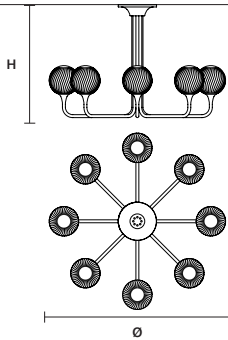

1×E26×60 W MAX (NOT INCL.)\*  
\* BULB MAX  
∅ 62 mm/2.40" W max 185 mm/7.30"

TEE PL1 20 

ø 20 cm / 7.90"  
H 49 cm / 19.30"

STANDARD LIGHTING  
1×E12×40 W MAX (NOT INCL.)  
\* BULB MAX  
Ø 37 mm/1.50" W max 150 mm/5.90"

TEE PL1 30 

ø 30 cm / 11.80"  
H 64 cm / 25.20"

STANDARD LIGHTING  
1×E26×60 W MAX (NOT INCL.)  
\* BULB MAX  
Ø 62 mm/2.40" W max 185 mm/7.30"

TEE PL5 

ø 85 cm / 33.50"  
H 68 cm / 26.80"

STANDARD LIGHTING  
5×E12×40 W MAX (NOT INCL.)  
\* BULB MAX  
Ø 37 mm/1.50" W max 150 mm/5.90"

TEE PL6 95 

ø 94 cm / 37.00"  
H 66.5 cm / 26.20"

STANDARD LIGHTING  
6×E12×40 W MAX (NOT INCL.)  
\* BULB MAX  
Ø 37 mm/1.50" W max 150 mm/5.90"

TEE PL8 RD 120 

ø 120 cm / 47.20"  
H 76.5 cm / 30.10"

STANDARD LIGHTING  
8×E12×40 W MAX (NOT INCL.)  
\* BULB MAX  
Ø 37 mm/1.50" W max 150 mm/5.90"

TEE PL8 RD 160 

ø 167 cm / 65.70"  
H 83.5 cm / 32.90"

STANDARD LIGHTING  
8×E26×60 W MAX (NOT INCL.)  
\* BULB MAX  
Ø 62 mm/2.40" W max 185 mm/7.30"

TEE PL 4+4 RD 100 

ø 100 cm / 39.40"  
H 100 cm / 39.40"