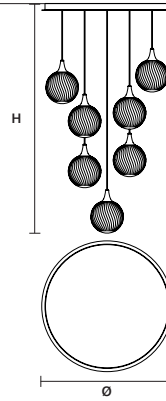

TEE TL1 20		CE 
Ø	22 cm / 8.70"	
H	48 cm / 18.90"	
STANDARD LIGHTING		
1×E12×40 W MAX (NOT INCL.)*		
* BULB MAX		
Ø 37 mm/1.50" W max 150 mm/5.90"		

TEE STL1		CE 
Ø	30 cm / 11.80"	
H	160 cm / 63.00"	
STANDARD LIGHTING		
1×E26×60 W MAX (NOT INCL.)*		
* BULB MAX		
Ø 37 mm/1.50" W max 150 mm/5.90"		

TEE STL3		CE 
W	52 cm / 20.50"	
D	45 cm / 17.70"	
H	170 cm / 66.90"	
STANDARD LIGHTING		
2×E12×40 W MAX (NOT INCL.)*		
1×E26×60 W MAX (NOT INCL.)**		
* BULB MAX		
Ø 37 mm/1.50" W max 150 mm/5.90"		
** BULB MAX		
Ø 62 mm/2.40" W max 185 mm/7.30"		

\* ETL ONLY FOR US MARKET.

TEE C3 RD 40 

∅ 44 cm / 17.30"  
H MAX 175 cm / 68.90"

STANDARD LIGHTING  
3×E12×40 W MAX (NOT INCL.)\*  
\* BULB MAX  
∅ 37 mm/1.50" W max 150 mm/5.90"

TEE C5 RD 60 

∅ 62 cm / 24.40"  
H MAX 175 cm / 68.90"

STANDARD LIGHTING  
5×E12×40 W MAX (NOT INCL.)\*  
\* BULB MAX  
∅ 37 mm/1.50" W max 150 mm/5.90"

TEE C7 RD 80 

∅ 80 cm / 31.50"  
H MAX 175 cm / 68.90"

STANDARD LIGHTING  
7×E12×40 W MAX (NOT INCL.)\*  
\* BULB MAX  
∅ 37 mm/1.50" W max 150 mm/5.90"