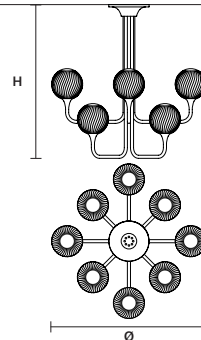

TEE PL1 30 

ø 30 cm / 11.80"  
H 64 cm / 25.20"

STANDARD LIGHTING  
1×E26×60 W MAX (NOT INCL.)  
\* BULB MAX  
Ø 62 mm/2.40" W max 185 mm/7.30"

TEE PL5 

ø 85 cm / 33.50"  
H 68 cm / 26.80"

STANDARD LIGHTING  
5×E12×40 W MAX (NOT INCL.)  
\* BULB MAX  
Ø 37 mm/1.50" W max 150 mm/5.90"

TEE PL6 95 

ø 94 cm / 37.00"  
H 66.5 cm / 26.20"

STANDARD LIGHTING  
6×E12×40 W MAX (NOT INCL.)  
\* BULB MAX  
Ø 37 mm/1.50" W max 150 mm/5.90"

TEE PL8 RD 120 

ø 120 cm / 47.20"  
H 76.5 cm / 30.10"

STANDARD LIGHTING  
8×E12×40 W MAX (NOT INCL.)  
\* BULB MAX  
Ø 37 mm/1.50" W max 150 mm/5.90"

TEE PL8 RD 160 

ø 167 cm / 65.70"  
H 83.5 cm / 32.90"

STANDARD LIGHTING  
8×E26×60 W MAX (NOT INCL.)  
\* BULB MAX  
Ø 62 mm/2.40" W max 185 mm/7.30"

TEE PL 4+4 RD 100 

ø 100 cm / 39.40"  
H 100 cm / 39.40"

STANDARD LIGHTING  
8×E12×40 W MAX (NOT INCL.)  
\* BULB MAX  
Ø 37 mm/1.50" W max 150 mm/5.90"

TEE PL 5+5 RD 120 

ø 120 cm / 47.20"  
H 83.5 cm / 32.90"

STANDARD LIGHTING  
10×E12×40 W MAX (NOT INCL.)  
\* BULB MAX  
Ø 37 mm/1.50" W max 150 mm/5.90"