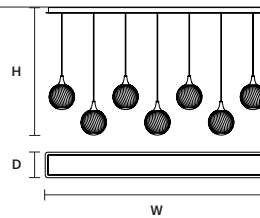

TEE C7 LN 175

W 175 cm / 68.90"
D 20 cm / 7.90"
H MAX 175 cm / 68.90"

STANDARD LIGHTING
7×E12×40 W MAX (NOT INCL.)*
* BULB MAX
∅ 37 mm/1.50" W max 150 mm/5.90"