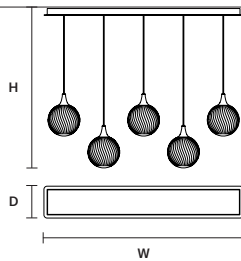

TEE C5 LN 125

W 125 cm / 49.20"
D 20 cm / 7.90"
H MAX 175 cm / 68.90"

STANDARD LIGHTING
5×E12×40 W MAX (NOT INCL.)*
* BULB MAX
∅ 37 mm/1.50" W max 150 mm/5.90"