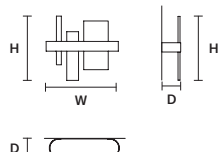

DIMMABLE

0-10V