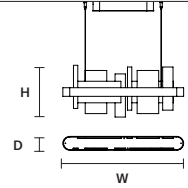

HONICÉ S200

W	200 cm / 78.70"
D	8 cm / 3.10"
H	33 cm / 13.00"
STANDARD INTEGRATED LED LIGHTING	
UP	21,1 W CRI>95 3000 K – 2250 NOMINAL LM
DOWN	44,46 W CRI>95 3000 K – 4742 NOMINAL LM
ON REQUEST	
UP	21,1 W CRI>95 2700 K – 2145 NOMINAL LM
DOWN	44,46 W CRI>95 2700 K – 4520 NOMINAL LM
DIMMABLE	
0-10V	

HONICÉ S150

W	150 cm / 59.10"
D	8 cm / 3.10"
H	33 cm / 13.00"
STANDARD INTEGRATED LED LIGHTING	
UP	17 W CRI>95 3000 K – 1813 NOMINAL LM
DOWN	33,5 W CRI>95 3000 K – 3573 NOMINAL LM
ON REQUEST	
UP	17 W CRI>95 2700 K – 1728 NOMINAL LM
DOWN	33,5 W CRI>95 2700 K – 3405 NOMINAL LM
DIMMABLE	
0-10V	

HONICÉ S100

W	100 cm / 39.40"
D	8 cm / 3.10"
H	33 cm / 13.00"
STANDARD INTEGRATED LED LIGHTING	
UP	9,36 W CRI>95 3000 K – 998 NOMINAL LM
DOWN	21,1 W CRI>95 3000 K – 2250 NOMINAL LM
ON REQUEST	
UP	9,36 W CRI>95 2700 K – 951 NOMINAL LM
DOWN	21,1 W CRI>95 2700 K – 2145 NOMINAL LM
DIMMABLE	
0-10V	

HONICÉ S70

W	70 cm / 27.60"
D	8 cm / 3.10"
H	33 cm / 13.00"
STANDARD INTEGRATED LED LIGHTING	
UP	7 W CRI>95 3000 K – 746 NOMINAL LM
DOWN	15 W CRI>95 3000 K – 1600 NOMINAL LM
ON REQUEST	
UP	7 W CRI>95 2700 K – 711 NOMINAL LM
DOWN	15 W CRI>95 2700 K – 1525 NOMINAL LM
DIMMABLE	
0-10V