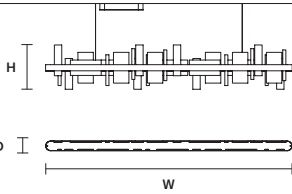

HONICÉ S200

W	200 cm / 78.70"
D	8 cm / 3.10"
H	33 cm / 13.00"
STANDARD INTEGRATED LED LIGHTING	
UP	21,1 W CRI>95 3000 K – 2250 NOMINAL LM
DOWN	44,46 W CRI>95 3000 K – 4742 NOMINAL LM
ON REQUEST	
UP	21,1 W CRI>95 2700 K – 2145 NOMINAL LM
DOWN	44,46 W CRI>95 2700 K – 4520 NOMINAL LM
DIMMABLE	
0-10V	

HONICÉ S150

W	150 cm / 59.10"
D	8 cm / 3.10"
H	33 cm / 13.00"
STANDARD INTEGRATED LED LIGHTING	
UP	17 W CRI>95 3000 K – 1813 NOMINAL LM
DOWN	33,5 W CRI>95 3000 K – 3573 NOMINAL LM
ON REQUEST	
UP	17 W CRI>95 2700 K – 1728 NOMINAL LM
DOWN	33,5 W CRI>95 2700 K – 3405 NOMINAL LM
DIMMABLE	
0-10V	

HONICÉ S100

W	100 cm / 39.40"
D	8 cm / 3.10"
H	33 cm / 13.00"
STANDARD INTEGRATED LED LIGHTING	
UP	9,36 W CRI>95 3000 K – 998 NOMINAL LM
DOWN	21,1 W CRI>95 3000 K – 2250 NOMINAL LM
ON REQUEST	
UP	9,36 W CRI>95 2700 K – 951 NOMINAL LM
DOWN	21,1 W CRI>95 2700 K – 2145 NOMINAL LM
DIMMABLE	
0-10V	

HONICÉ S70

W	70 cm / 27.60"
D	8 cm / 3.10"
H	33 cm / 13.00"
STANDARD INTEGRATED LED LIGHTING	
UP	7 W CRI>95 3000 K – 746 NOMINAL LM
DOWN	15 W CRI>95 3000 K – 1600 NOMINAL LM
ON REQUEST	
UP	7 W CRI>95 2700 K – 711 NOMINAL LM
DOWN	15 W CRI>95 2700 K – 1525 NOMINAL LM
DIMMABLE	
0-10V