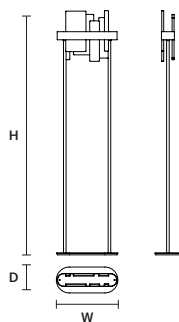

DIMMABLE

OWN BUTTON