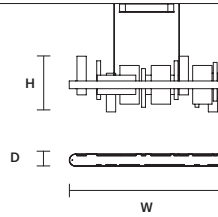

HONICÉ S200

W	200 cm / 78.70"
D	8 cm / 3.10"
H	33 cm / 13.00"
STANDARD INTEGRATED LED LIGHTING	
UP	21,1 W CRI>95 3000 K – 2250 NOMINAL LM
DOWN	44,46 W CRI>95 3000 K – 4742 NOMINAL LM
ON REQUEST	
UP	21,1 W CRI>95 2700 K – 2145 NOMINAL LM
DOWN	44,46 W CRI>95 2700 K – 4520 NOMINAL LM
DIMMABLE	
0-10V	

HONICÉ S150

W	150 cm / 59.10"
D	8 cm / 3.10"
H	33 cm / 13.00"
STANDARD INTEGRATED LED LIGHTING	
UP	17 W CRI>95 3000 K – 1813 NOMINAL LM
DOWN	33,5 W CRI>95 3000 K – 3573 NOMINAL LM
ON REQUEST	
UP	17 W CRI>95 2700 K – 1728 NOMINAL LM
DOWN	33,5 W CRI>95 2700 K – 3405 NOMINAL LM
DIMMABLE	
0-10V	

HONICÉ S100

W	100 cm / 39.40"
D	8 cm / 3.10"
H	33 cm / 13.00"
STANDARD INTEGRATED LED LIGHTING	
UP	9,36 W CRI>95 3000 K – 998 NOMINAL LM
DOWN	21,1 W CRI>95 3000 K – 2250 NOMINAL LM
ON REQUEST	
UP	9,36 W CRI>95 2700 K – 951 NOMINAL LM
DOWN	21,1 W CRI>95 2700 K – 2145 NOMINAL LM
DIMMABLE	
0-10V	

HONICÉ S70

W	70 cm / 27.60"
D	8 cm / 3.10"
H	33 cm / 13.00"
STANDARD INTEGRATED LED LIGHTING	
UP	7 W CRI>95 3000 K – 746 NOMINAL LM
DOWN	15 W CRI>95 3000 K – 1600 NOMINAL LM
ON REQUEST	
UP	7 W CRI>95 2700 K – 711 NOMINAL LM
DOWN	15 W CRI>95 2700 K – 1525 NOMINAL LM
DIMMABLE	
0-10V