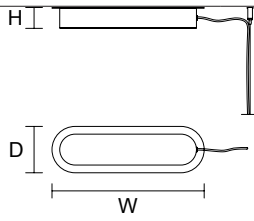

ON REQUEST

UP 6 W CRI>95  
2700 K - 610 NOMINAL LM  
DOWN 6 W CRI>95  
2700 K - 610 NOMINAL LM

DIMMABLE

OWN BUTTON

HONICÉ STL

W 38 cm / 15.00"  
D 16 cm / 6.30"  
H 160 cm / 63.00"

STANDARD INTEGRATED LED LIGHTING

SIZE		FRAME FINISHINGS	CANOPY FINISHINGS	PRODUCT NAME
W	35,5 cm / 14.00"	● V99	● V99	HONICÉ S200
D	12 cm / 4.70"	● G01*	● G01*	HONICÉ S150
H	5,4 cm / 2.10"			HONICÉ S100
				HONICÉ S70
				HONICÉ S80
				HONICÉ S50