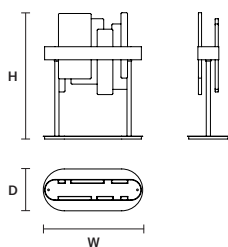

DIMMABLE

0-10V

HONICÉ A37

W 37 cm / 14.60"  
D 10 cm / 3.90"  
H 33 cm / 13.00"

STANDARD INTEGRATED LED LIGHTING

UP 3,51 W CRI>95  
3000 K - 375 NOMINAL LM  
DOWN 3,51 W CRI>95  
3000 K - 375 NOMINAL LM

ON REQUEST

UP 3,51 W CRI>95  
2700 K - 357 NOMINAL LM  
DOWN 3,51 W CRI>95  
2700 K - 357 NOMINAL LM

DIMMABLE

0-10V

HONICÉ TL

W 38 cm / 15.00"  
D 16 cm / 6.30"  
H 48 cm / 18.90"

STANDARD INTEGRATED LED LIGHTING

UP 6 W CRI>95  
3000 K - 640 NOMINAL LM  
DOWN 6 W CRI>95  
3000 K - 640 NOMINAL LM

ON REQUEST

UP 6 W CRI>95  
2700 K - 610 NOMINAL LM  
DOWN 6 W CRI>95  
2700 K - 610 NOMINAL LM

DIMMABLE

OWN BUTTON

HONICÉ STL

W 38 cm / 15.00"  
D 16 cm / 6.30"  
H 160 cm / 63.00"

STANDARD INTEGRATED LED LIGHTING