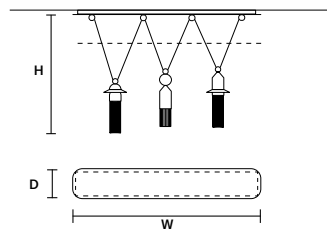

NAPPE C3 LN 125

W	125 cm / 49.20"
D	20 cm / 7.90"
H MAX	155 cm / 61.00"
STANDARD INTEGRATED LED LIGHTING	
3 × 16,2 W CRI>90 3000 K - 2064 NOMINAL LM	
ON REQUEST	
3 × 16,2 W CRI>90 2700 K - 1960 NOMINAL LM	
DIMMABLE	
1-10V + PUSH