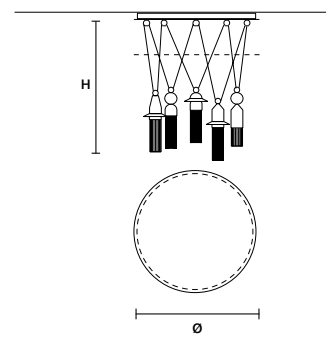

NAPPE C5 RD 80

∅	80 cm / 31.50"
H MAX	155 cm / 61.00"
STANDARD INTEGRATED LED LIGHTING	
5 × 27 W CRI>90 3000 K - 3440 NOMINAL LM	
ON REQUEST	
5 × 27 W CRI>90 2700 K - 3268 NOMINAL LM	
DIMMABLE	
1-10V + PUSH + DALI