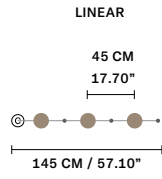

SUGGESTED CONFIGURATION FOR C3