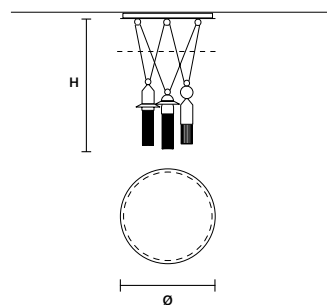

NAPPE C3 RD 60

∅	60 cm / 23.60"
H MAX	155 cm / 61.00"
STANDARD INTEGRATED LED LIGHTING	
3 × 16,2 W CRI>90 3000 K - 2064 NOMINAL LM	
ON REQUEST	
3 × 16,2 W CRI>90 2700 K - 1960 NOMINAL LM	
DIMMABLE	
1-10V + PUSH