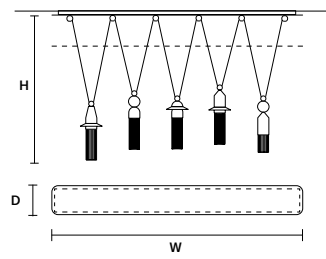

NAPPE C5 LN 175

W	175 cm / 68.90"
D	20 cm / 7.90"
H MAX	155 cm / 61.00"
STANDARD INTEGRATED LED LIGHTING	
5 × 27 W CRI>90 3000 K - 3440 NOMINAL LM	
ON REQUEST	
5 × 27 W CRI>90 2700 K - 3268 NOMINAL LM	
DIMMABLE	
1-10V + PUSH + DALI