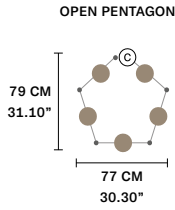

SUGGESTED CONFIGURATION FOR C5