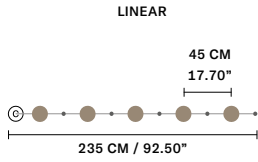

SUGGESTED CONFIGURATION FOR C5