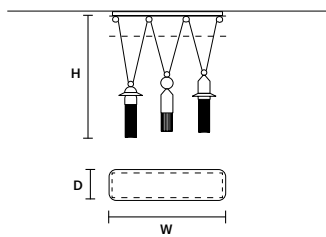

NAPPE C3 LN 75

W	75 cm / 29.50"
D	20 cm / 7.90"
H MAX	155 cm / 61.00"
STANDARD INTEGRATED LED LIGHTING	
3 × 16,2 W CRI>90 3000 K - 2064 NOMINAL LM	
ON REQUEST	
3 × 16,2 W CRI>90 2700 K - 1960 NOMINAL LM	
DIMMABLE	
1-10V + PUSH