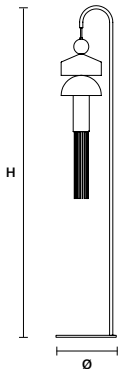

NAPPE STL XM1

∅	30 cm / 11.80"
H	165 cm / 65.00"
STANDARD INTEGRATED LED LIGHTING	
UP	9 W CRI>90 3000 K - 1520 NOMINAL LM
DOWN	4 W CRI>90 3000 K - 390 NOMINAL LM
ON REQUEST	
UP	9 W CRI>90 2700 K - 1300 NOMINAL LM
DOWN	4 W CRI>90 2700 K - 335 NOMINAL LM
DIMMABLE	
OWN BUTTON