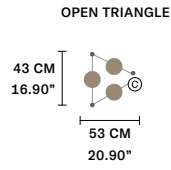

SUGGESTED CONFIGURATION FOR C3