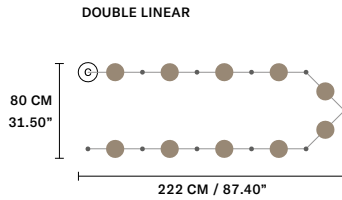

Ⓜ : for the US market, refer to the relevant price list.

SUGGESTED CONFIGURATION FOR C3

SUGGESTED CONFIGURATION FOR C5

SUGGESTED CONFIGURATION FOR C10

SINGLE CANOPY

SIZE		FRAME FINISHINGS	CANOPIE FINISHINGS	PRODUCT NAME
∅	10 cm / 3.90"	V95	G12	NAPPE N0-N1-N2-N3-N4
H	5 cm / 2.00"	V72 V51 V21 V95	G12	N5-N6-N7-N8-N9
		V90	G12	
		V35 V70 V84	G12	
		G29	G29	

LINEAR CANOPY LN 75

	SIZE	FINISHINGS	PRODUCT NAME
	W	75 cm / 29.50"	● V98
	D	20 cm / 7.90"	
	H	4 cm / 1.60"	

LINEAR CANOPY LN 125

	SIZE	FINISHINGS	PRODUCT NAME
	W	125 cm / 49.20"	● V98
	D	20 cm / 7.90"	
	H	4 cm / 1.60"	