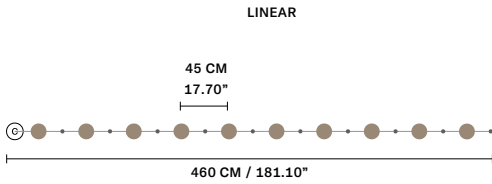

Ⓜ : for the US market, refer to the relevant price list.

SUGGESTED CONFIGURATION FOR C3

SUGGESTED CONFIGURATION FOR C5

SUGGESTED CONFIGURATION FOR C10

SINGLE CANOPY

SIZE		FRAME FINISHINGS	CANOPIE FINISHINGS	PRODUCT NAME
∅	10 cm / 3.90"	V95	G12	NAPPE N0-N1-N2-N3-N4
H	5 cm / 2.00"	V72 V51 V21 V95	G12	N5-N6-N7-N8-N9
		V90	G12	
		V35 V70 V84	G12	
		G29	G29	