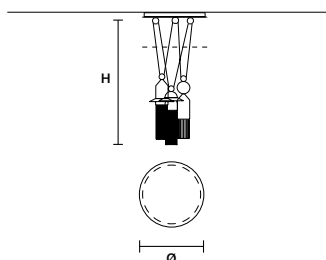

NAPPE C3 RD 40

∅	40 cm / 15.70"
H MAX	155 cm / 61.00"
STANDARD INTEGRATED LED LIGHTING	
3 × 16,2 W CRI>90 3000 K - 2064 NOMINAL LM	
ON REQUEST	
3 × 16,2 W CRI>90 2700 K - 1960 NOMINAL LM	
DIMMABLE	
1-10V + PUSH