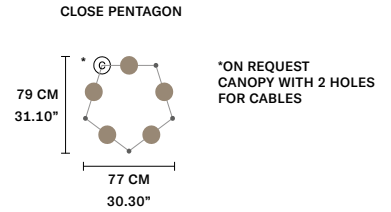

SUGGESTED CONFIGURATION FOR C5