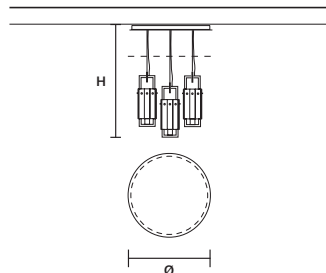

CREK STL 6

W 45 cm / 17.70"
D 32 cm / 12.60"
H 160 cm / 63.00"

STANDARD LIGHTING

6×E14×10 W MAX (NOT INCL.)

CREK C3 LN 75

W 75 cm / 29.50"
D 20 cm / 7.90"
H MAX 195 cm / 76.80"

STANDARD LIGHTING

3×E14×10 W MAX (NOT INCL.)

CREK C5 LN 125

W 125 cm / 49.20"
D 20 cm / 7.90"
H MAX 195 cm / 76.80"

STANDARD LIGHTING

5×E14×10 W MAX (NOT INCL.)

CREK C3 RD 60

∅ 60 cm / 23.60"
H MAX 195 cm / 76.80"

STANDARD LIGHTING

3×E14×10 W MAX (NOT INCL.)

CREK C5 RD 80

∅ 80 cm / 31.50"
H MAX 195 cm / 76.80"

STANDARD LIGHTING

5×E14×10 W MAX (NOT INCL.)

SINGLE CANOPY

	SIZE	FINISHINGS	PRODUCT NAME
	W	8,5 cm / 3.30"	● G18
	D	8,5 cm / 3.30"	
	H	2 cm / 0.80"	
			CREK S1

SINGLE CANOPY

	SIZE	FINISHINGS	PRODUCT NAME
	Ø	12 cm / 4.70"	● G18
	H	2,7 cm / 1.10"	
			CREK S5

SINGLE CANOPY

	SIZE	FINISHINGS	PRODUCT NAME
	W	56 cm / 22.00"	● G18
	D	3 cm / 1.20"	
	H	3 cm / 1.20"	
			CREK S10 CREK S14