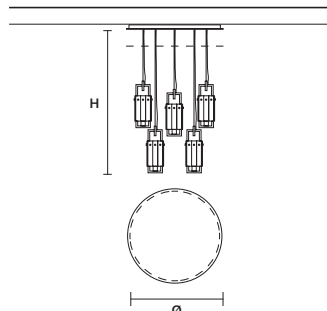

CREK STL 6

W 45 cm / 17.70"
D 32 cm / 12.60"
H 160 cm / 63.00"

STANDARD LIGHTING

6×E14×10 W MAX (NOT INCL.)

CREK C3 LN 75

W 75 cm / 29.50"
D 20 cm / 7.90"
H MAX 195 cm / 76.80"

STANDARD LIGHTING

3×E14×10 W MAX (NOT INCL.)

CREK C5 LN 125

W 125 cm / 49.20"
D 20 cm / 7.90"
H MAX 195 cm / 76.80"

STANDARD LIGHTING

5×E14×10 W MAX (NOT INCL.)

CREK C3 RD 60

∅ 60 cm / 23.60"
H MAX 195 cm / 76.80"

STANDARD LIGHTING

3×E14×10 W MAX (NOT INCL.)

CREK C5 RD 80

∅ 80 cm / 31.50"
H MAX 195 cm / 76.80"

STANDARD LIGHTING

5×E14×10 W MAX (NOT INCL.)

SINGLE CANOPY

	SIZE	FINISHINGS	PRODUCT NAME
	W	8,5 cm / 3.30"	● G18
	D	8,5 cm / 3.30"	
	H	2 cm / 0.80"	
			CREK S1

SINGLE CANOPY

	SIZE	FINISHINGS	PRODUCT NAME
	Ø	12 cm / 4.70"	● G18
	H	2,7 cm / 1.10"	
			CREK S5

SINGLE CANOPY

	SIZE	FINISHINGS	PRODUCT NAME
	W	56 cm / 22.00"	● G18
	D	3 cm / 1.20"	
	H	3 cm / 1.20"	
			CREK S10 CREK S14