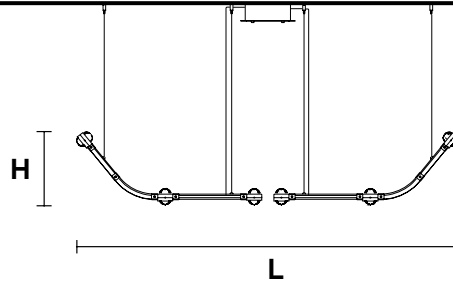

#### TECHNICAL INFORMATION

**L** 125 x 35 cm / 49.21" x 13.77"  
**H** 25 cm / 9.84"  
**W** 15 kg / 33.06 lb

48 LED LIGHTS CRI > 90  
3000 K - 72 W - 9360 Nominal lm  
Dimmable PUSH or DMX on request.

**Fixing:** 1 x canopy  
16 x single steel cables.  
The canopy contains:  
1 x driver  
1 x control board

#### TECHNICAL INFORMATION

**L** 125 x 75 cm / 49.21" x 29.52"  
**H** 25 cm / 9.84"  
**W** 25 kg / 55.11 lb

96 LED LIGHTS CRI > 90  
3000 K - 144 W - 18720 Nominal lm  
Dimmable PUSH or DMX on request.