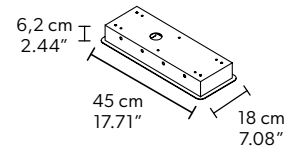

#### TECHNICAL INFORMATION

**L** 125 x 35 cm / 49.21" x 13.77"  
**H** 25 cm / 9.84"  
**W** 15 kg / 33.06 lb

48 LED LIGHTS CRI > 90  
3000 K - 72 W - 9360 Nominal lm  
Dimmable PUSH or DMX on request.

**Fixing:** 1 x canopy  
16 x single steel cables.  
The canopy contains:  
1 x driver  
1 x control board

#### TECHNICAL INFORMATION

**L** 125 x 75 cm / 49.21" x 29.52"  
**H** 25 cm / 9.84"  
**W** 25 kg / 55.11 lb

96 LED LIGHTS CRI > 90  
3000 K - 144 W - 18720 Nominal lm  
Dimmable PUSH or DMX on request.