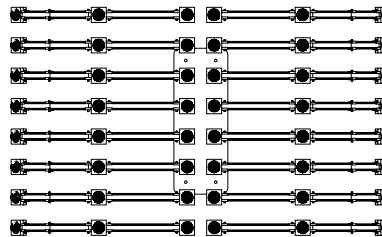

#### TECHNICAL INFORMATION

**L** 125 x 35 cm / 49.21" x 13.77"  
**H** 25 cm / 9.84"  
**W** 15 kg / 33.06 lb

48 LED LIGHTS CRI > 90  
3000 K - 72 W - 9360 Nominal lm  
Dimmable PUSH or DMX on request.

**Fixing:** 1 x canopy  
16 x single steel cables.  
The canopy contains:  
1 x driver  
1 x control board

#### TECHNICAL INFORMATION

**L** 125 x 75 cm / 49.21" x 29.52"  
**H** 25 cm / 9.84"  
**W** 25 kg / 55.11 lb

96 LED LIGHTS CRI > 90  
3000 K - 144 W - 18720 Nominal lm  
Dimmable PUSH or DMX on request.