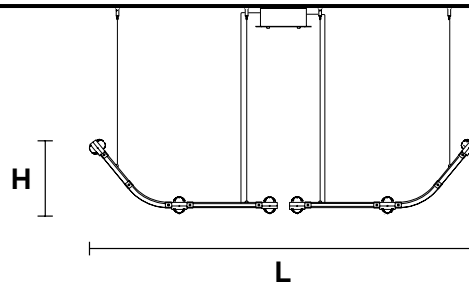

#### TECHNICAL INFORMATION

**L** 125 x 35 cm / 49.21" x 13.77"  
**H** 25 cm / 9.84"  
**W** 15 kg / 33.06 lb

48 LED LIGHTS CRI > 90  
3000 K - 72 W - 9360 Nominal lm  
Dimmable PUSH or DMX on request.

**Fixing:** 1 x canopy  
16 x single steel cables.  
The canopy contains:  
1 x driver  
1 x control board

#### TECHNICAL INFORMATION

**L** 125 x 75 cm / 49.21" x 29.52"  
**H** 25 cm / 9.84"  
**W** 25 kg / 55.11 lb

96 LED LIGHTS CRI > 90  
3000 K - 144 W - 18720 Nominal lm  
Dimmable PUSH or DMX on request.