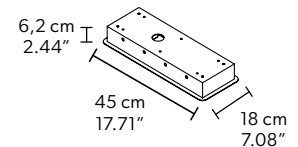

TECHNICAL INFORMATION

L 125 x 75 cm / 49.21" x 29.52"
H 25 cm / 9.84"
W 25 kg / 55.11 lb

96 LED LIGHTS CRI > 90
3000 K - 144 W - 18720 Nominal lm
Dimmable PUSH or DMX on request.

Fixing: 1 x canopy
32 x single steel cables.
The canopy contains:
1 x driver
1 x control board