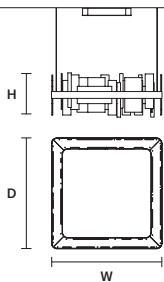

RIBBON S150 

W	150 cm / 59.10"
D	8 cm / 3.10"
H	33 cm / 13.00"
STANDARD INTEGRATED LED LIGHTING	
UP	17 W CRI>95 3000 K – 1813 NOMINAL LM
DOWN	33,5 W CRI>95 3000 K – 3573 NOMINAL LM
ON REQUEST	
UP	17 W CRI>95 2700 K – 1728 NOMINAL LM
DOWN	33,5 W CRI>95 2700 K – 3405 NOMINAL LM
DIMMABLE	
0-10V	

RIBBON S100 

W	100 cm / 39.40"
D	8 cm / 3.10"
H	33 cm / 13.00"
STANDARD INTEGRATED LED LIGHTING	
UP	9,36 W CRI>95 3000 K – 998 NOMINAL LM
DOWN	21,1 W CRI>95 3000 K – 2250 NOMINAL LM
ON REQUEST	
UP	9,36 W CRI>95 2700 K – 951 NOMINAL LM
DOWN	21,1 W CRI>95 2700 K – 2145 NOMINAL LM
DIMMABLE	
0-10V	

RIBBON S70 

W	70 cm / 27.60"
D	8 cm / 3.10"
H	33 cm / 13.00"
STANDARD INTEGRATED LED LIGHTING	
UP	7 W CRI>95 3000 K – 746 NOMINAL LM
DOWN	15 W CRI>95 3000 K – 1600 NOMINAL LM
ON REQUEST	
UP	7 W CRI>95 2700 K – 711 NOMINAL LM
DOWN	15 W CRI>95 2700 K – 1525 NOMINAL LM
DIMMABLE	
0-10V	

RIBBON S80 

W	80 cm / 31.50"
D	80 cm / 31.50"
H	33 cm / 13.00"
STANDARD INTEGRATED LED LIGHTING	
UP	28,1 W CRI>95 3000 K – 2997 NOMINAL LM
DOWN	60,85 W CRI>95 3000 K – 6490 NOMINAL LM
ON REQUEST	
UP	28,1 W CRI>95 2700 K – 2856 NOMINAL LM
DOWN	60,85 W CRI>95 2700 K – 6186 NOMINAL LM
DIMMABLE	
0-10V	