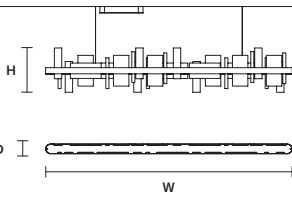

Vetro trasparente
Transparent glass

STANDARD CABLES

RIBBON S200 

W	200 cm / 78.70"
D	8 cm / 3.10"
H	33 cm / 13.00"
STANDARD INTEGRATED LED LIGHTING	
UP	21,1 W CRI>95 3000 K – 2250 NOMINAL LM
DOWN	44,46 W CRI>95 3000 K – 4742 NOMINAL LM
ON REQUEST	
UP	21,1 W CRI>95 2700 K – 2145 NOMINAL LM
DOWN	44,46 W CRI>95 2700 K – 4520 NOMINAL LM
DIMMABLE	
0-10V	