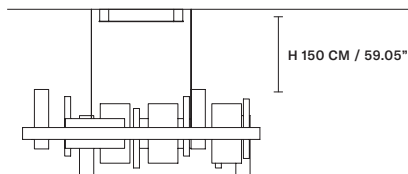

Vetro trasparente
Transparent glass

STANDARD CABLES

RIBBON S200 

W	200 cm / 78.70"
D	8 cm / 3.10"
H	33 cm / 13.00"
STANDARD INTEGRATED LED LIGHTING	
UP	21,1 W CRI>95 3000 K – 2250 NOMINAL LM
DOWN	44,46 W CRI>95 3000 K – 4742 NOMINAL LM
ON REQUEST	
UP	21,1 W CRI>95 2700 K – 2145 NOMINAL LM
DOWN	44,46 W CRI>95 2700 K – 4520 NOMINAL LM
DIMMABLE	
0-10V	

RIBBON S150 

W	150 cm / 59.10"
D	8 cm / 3.10"
H	33 cm / 13.00"
STANDARD INTEGRATED LED LIGHTING	
UP	17 W CRI>95 3000 K – 1813 NOMINAL LM
DOWN	33,5 W CRI>95 3000 K – 3573 NOMINAL LM
ON REQUEST	
UP	17 W CRI>95 2700 K – 1728 NOMINAL LM
DOWN	33,5 W CRI>95 2700 K – 3405 NOMINAL LM
DIMMABLE	
0-10V	