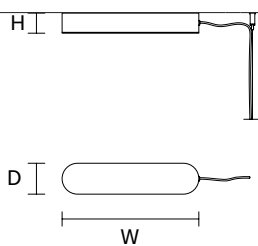

SINGLE CANOPY

SIZE	FRAME FINISHINGS	CANOPY FINISHINGS	PRODUCT NAME
W 35,5 cm / 14.00"	● V90	● V90	RIBBON S200
D 8 cm / 3.10"	● G01*	● G01*	RIBBON S150
H 5,2 cm / 2.00"			RIBBON S100
			RIBBON S70
			RIBBON S80
			RIBBON S50

*NOT AVAILABLE FOR RIBBON S80 AND RIBBON S50