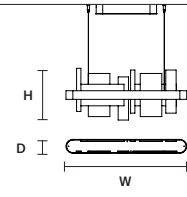

RIBBON S70

W	70 cm / 27.60"
D	8 cm / 3.10"
H	33 cm / 13.00"
STANDARD INTEGRATED LED LIGHTING	
UP	7 W CRI>95 3000 K – 746 NOMINAL LM
DOWN	15 W CRI>95 3000 K – 1600 NOMINAL LM
ON REQUEST	
UP	7 W CRI>95 2700 K – 711 NOMINAL LM
DOWN	15 W CRI>95 2700 K – 1525 NOMINAL LM
DIMMABLE	
0-10V