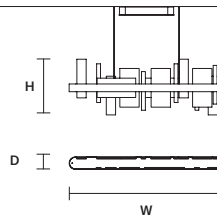

RIBBON S100

W	100 cm / 39.40"
D	8 cm / 3.10"
H	33 cm / 13.00"
STANDARD INTEGRATED LED LIGHTING	
UP	9,36 W CRI>95 3000 K – 998 NOMINAL LM
DOWN	21,1 W CRI>95 3000 K – 2250 NOMINAL LM
ON REQUEST	
UP	9,36 W CRI>95 2700 K – 951 NOMINAL LM
DOWN	21,1 W CRI>95 2700 K – 2145 NOMINAL LM
DIMMABLE	
0-10V