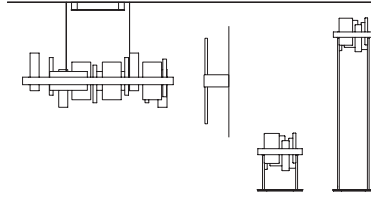

Ribbon

SUSPENSION
APPLIQUE
TABLE LAMP
FLOOR LAMP

Telaio in metallo verniciato.
Vetri in piastra. Illuminazione a LED.

Painted metal frame.
Plate glasses. LED lighting.

Struktur aus lackiertem Metall.
Glas aus gegossenen Glasplatten.
LED-Beleuchtung.