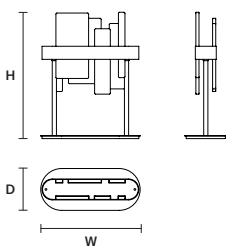

RIBBON TL

W	38 cm / 15.00"
D	16 cm / 6.30"
H	48 cm / 18.90"
STANDARD INTEGRATED LED LIGHTING	
UP	6 W CRI>95 3000 K – 640 NOMINAL LM
DOWN	6 W CRI>95 3000 K – 640 NOMINAL LM
ON REQUEST	
UP	6 W CRI>95 2700 K – 610 NOMINAL LM
DOWN	6 W CRI>95 2700 K – 610 NOMINAL LM
DIMMABLE	
OWN BUTTON