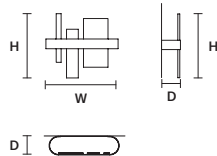

RIBBON A37

W	37 cm / 14.60"
D	10 cm / 3.90"
H	33 cm / 13.00"
STANDARD INTEGRATED LED LIGHTING	
UP	3,51 W CRI>95 3000 K – 375 NOMINAL LM
DOWN	3,51 W CRI>95 3000 K – 375 NOMINAL LM
ON REQUEST	
UP	3,51 W CRI>95 2700 K – 357 NOMINAL LM
DOWN	3,51 W CRI>95 2700 K – 357 NOMINAL LM
DIMMABLE	
1-10V + PUSH