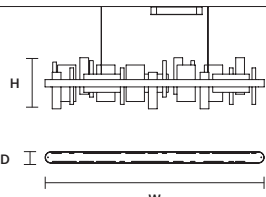

Vetro trasparente
Transparent glass

STANDARD CABLES

RIBBON S200 

W	200 cm / 78.70"
D	8 cm / 3.10"
H	33 cm / 13.00"
STANDARD INTEGRATED LED LIGHTING	
UP	21,1 W CRI>95 3000 K – 2250 NOMINAL LM
DOWN	44,46 W CRI>95 3000 K – 4742 NOMINAL LM
ON REQUEST	
UP	21,1 W CRI>95 2700 K – 2145 NOMINAL LM
DOWN	44,46 W CRI>95 2700 K – 4520 NOMINAL LM
DIMMABLE	
0-10V	

RIBBON S150 

W	150 cm / 59.10"
D	8 cm / 3.10"
H	33 cm / 13.00"
STANDARD INTEGRATED LED LIGHTING	
UP	17 W CRI>95 3000 K – 1813 NOMINAL LM
DOWN	33,5 W CRI>95 3000 K – 3573 NOMINAL LM
ON REQUEST	
UP	17 W CRI>95 2700 K – 1728 NOMINAL LM
DOWN	33,5 W CRI>95 2700 K – 3405 NOMINAL LM
DIMMABLE	
0-10V	