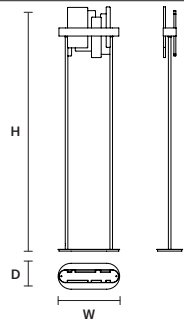

RIBBON STL

W	38 cm / 15.00"
D	16 cm / 6.30"
H	160 cm / 63.00"
STANDARD INTEGRATED LED LIGHTING	
UP	6 W CRI>95 3000 K – 640 NOMINAL LM
DOWN	6 W CRI>95 3000 K – 640 NOMINAL LM
ON REQUEST	
UP	6 W CRI>95 2700 K – 610 NOMINAL LM
DOWN	6 W CRI>95 2700 K – 610 NOMINAL LM
DIMMABLE	
OWN BUTTON