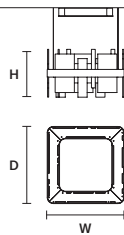

RIBBON S50

W	50 cm / 19.70"
D	50 cm / 19.70"
H	33 cm / 13.00"
STANDARD INTEGRATED LED LIGHTING	
UP	15,21 W CRI>95 3000 K – 1622 NOMINAL LM
DOWN	32,76 W CRI>95 3000 K – 3494 NOMINAL LM
ON REQUEST	
UP	15,21 W CRI>95 2700 K – 1546 NOMINAL LM
DOWN	32,76 W CRI>95 2700 K – 3330 NOMINAL LM
DIMMABLE	
0-10V