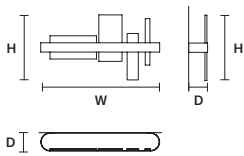

RIBBON A65

W	65 cm / 25.60"
D	10 cm / 3.90"
H	33 cm / 13.00"
STANDARD INTEGRATED LED LIGHTING	
UP	5,8 W CRI>95 3000 K – 618 NOMINAL LM
DOWN	5,8 W CRI>95 3000 K – 618 NOMINAL LM
ON REQUEST	
UP	5,8 W CRI>95 2700 K – 589 NOMINAL LM
DOWN	5,8 W CRI>95 2700 K – 589 NOMINAL LM
DIMMABLE	
1-10V + PUSH