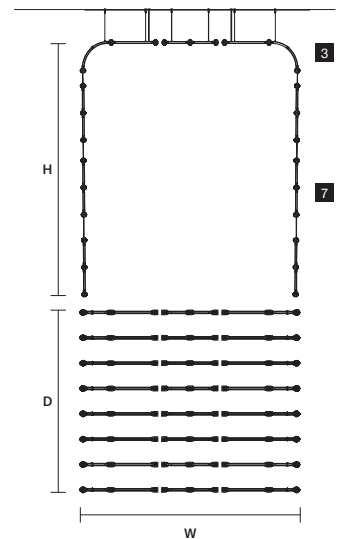

RAQAM R4
BASIC BATCH B
MODULO 3 x 16 + MODULO 7 x 56

W 227 cm / 89.40"
D 191 cm / 75.20"
H 250 cm / 98.40"
■ 84 kg / 184.80 lb

INTEGRATED LED LIGHTING
432 LED LIGHTS CRI>85
3000 K - 648 W
84240 NOMINAL LM