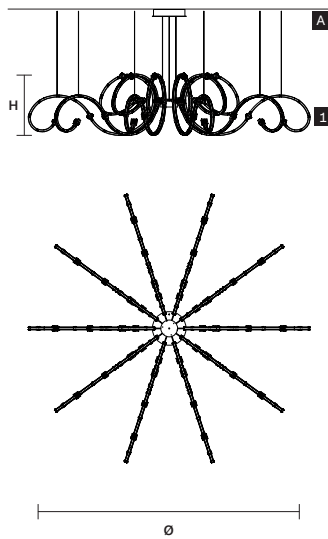

RAQAM Q5
BASIC BATCH E
MODULO 1 x 10

ø 266 cm / 104.70"
H 55 cm / 21.70"
■ 38 kg / 83.60 lb

INTEGRATED LED LIGHTING
80 LED LIGHTS CRI>85
3000 K - 120 W
15600 NOMINAL LM