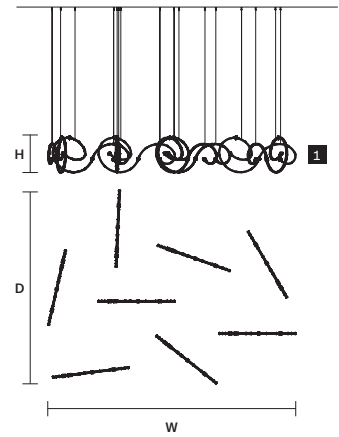

INTEGRATED LED LIGHTING
128 LED LIGHTS CRI>85
3000 K - 192 W
24960 NOMINAL LM

**RAQAM N6
BASIC BATCH A
MODULO 1 x 8**

W 369 cm / 145.30"
D 290 cm / 114.20"
H 57 cm / 22.40"
■ 27 kg / 59.40 lb

INTEGRATED LED LIGHTING
64 LED LIGHTS CRI>85
3000 K - 96 W
12480 NOMINAL LM

MODULES
6 x16

MODULES
6 x8

MODULES
6 x16

MODULES
1 x8

CANOPY
E x1
W 70 cm / 27.60"
D 15 cm / 5.90"
H 6 cm / 2.40"

CANOPY
E x1
W 70 cm / 27.60"
D 15 cm / 5.90"
H 6 cm / 2.40"

CANOPY
E x1
W 70 cm / 27.60"
D 15 cm / 5.90"
H 6 cm / 2.40"