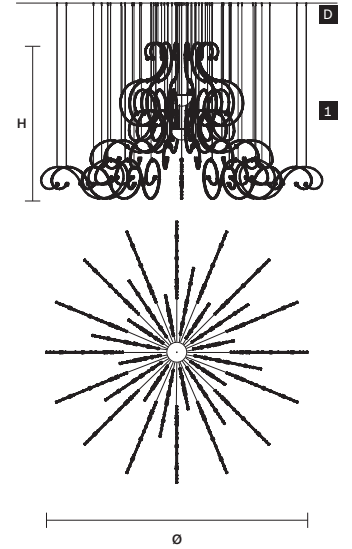

RAQAM Q5
BASIC BATCH D - MODULO 1 x 16
+ MODULO 1 x 8 + MODULO 1 x 8

ø	385 cm / 151.60"
H	209 cm / 82.30"
■	120 kg / 264.00 lb

INTEGRATED LED LIGHTING
256 LED LIGHTS CRI>85
3000 K - 384 W
49920 NOMINAL LM