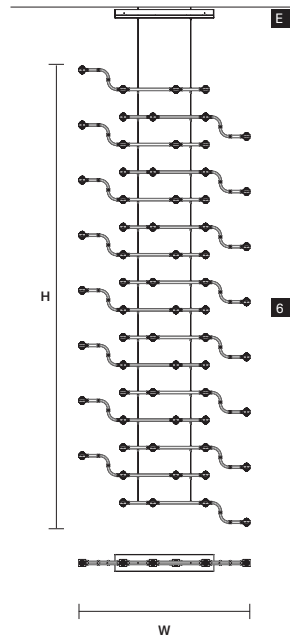

**RAQAM N2
BASIC BATCH B16
MODULO 6 x 16**

W 121 cm / 47.60"
H 311 cm / 122.40"
■ 28 kg / 61.60 lb

INTEGRATED LED LIGHTING
128 LED LIGHTS CRI>85
3000 K - 192 W
24960 NOMINAL LM