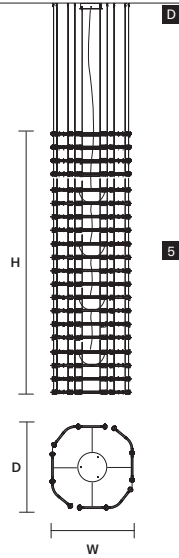

RAQAM O1
COMPOSITION
BASIC BATCH B x 5

W	93,5 cm / 36.80"
D	93,5 cm / 36.80"
H	250 cm / 98.40"
■	135 kg / 297.00 lb

INTEGRATED LED LIGHTING
480 LED LIGHTS CRI>85
3000 K - 720 W
93600 NOMINAL LM