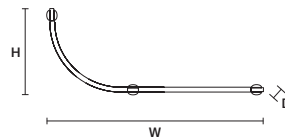

INTEGRATED LED LIGHTING

6 LED LIGHTS CRI>85
3000 K – 9 W
1170 NOMINAL LM

MODULE 4

W 47,5 cm / 18.70"
D 5 cm / 2.00"
H 49 cm / 19.30"
■ 1,5 kg / 3.30 lb