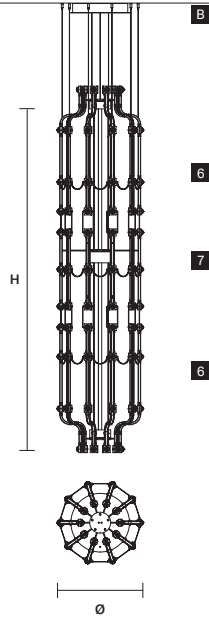

RAQAM M7
BASIC BATCH A
MODULO 6 x 20 + MODULO 7 x 10

Ø 62 cm / 24.40"
H 263 cm / 103.50"
■ 62 kg / 136.40 lb

INTEGRATED LED LIGHTING
220 LED LIGHTS CRI>85
3000 K - 330 W
42900 NOMINAL LM