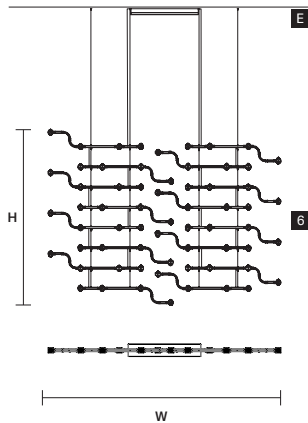

**RAQAM N2
BASIC BATCH A16
MODULO 6 x 16**

W 225 cm / 88.60"
H 155 cm / 61.00"
■ 28 kg / 61.60 lb

INTEGRATED LED LIGHTING
128 LED LIGHTS CRI>85
3000 K - 192 W
24960 NOMINAL LM