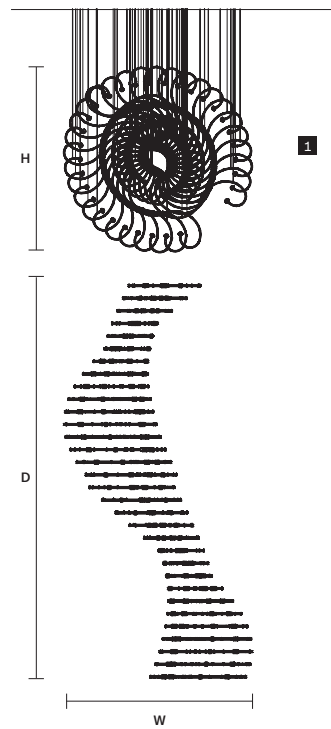

RAQAM R1
BASIC BATCH B
MODULO 1 x 32

W 227 cm / 89.40"
D 470 cm / 185.00"
H 223 cm / 87.80"
■ 104 kg / 228.80 lb

INTEGRATED LED LIGHTING
256 LED LIGHTS CRI>85
3000 K - 384 W
49920 NOMINAL LM