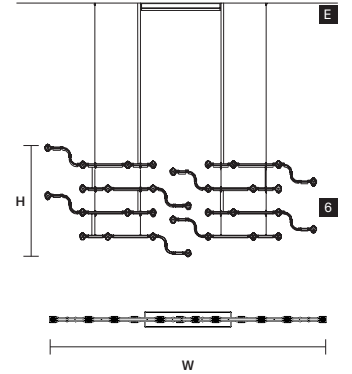

RAQAM N2
BASIC BATCH A8
MODULO 6 x 8

W 225 cm / 88.60"
H 76 cm / 29.90"
■ 16 kg / 35.20 lb

INTEGRATED LED LIGHTING
64 LED LIGHTS CRI>85
3000 K - 96 W
12480 NOMINAL LM