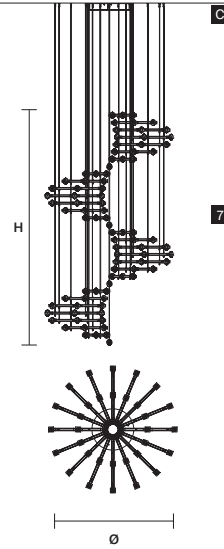

RAQAM P4
BASIC BATCH A
MODULO 7 x 32

ø	126 cm / 49.60"
H	223 cm / 87.80"
■	42 kg / 92.40 lb

INTEGRATED LED LIGHTING
192 LED LIGHTS CRI>85
3000 K - 288 W
37440 NOMINAL LM