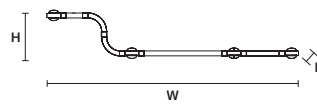

INTEGRATED LED LIGHTING

8 LED LIGHTS CRI>85
3000 K – 12 W
1560 NOMINAL LM