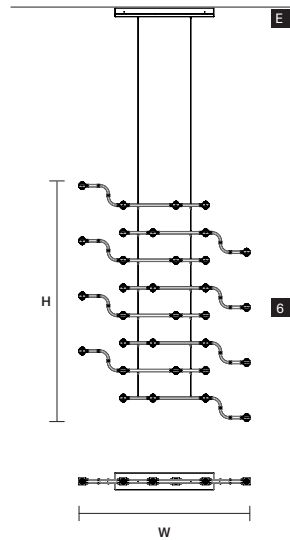

**RAQAM N2
BASIC BATCH B8
MODULO 6 x 8**

W 121 cm / 47.60"
H 155 cm / 61.00"
■ 16 kg / 35.20 lb

INTEGRATED LED LIGHTING
64 LED LIGHTS CRI>85
3000 K - 96 W
12480 NOMINAL LM