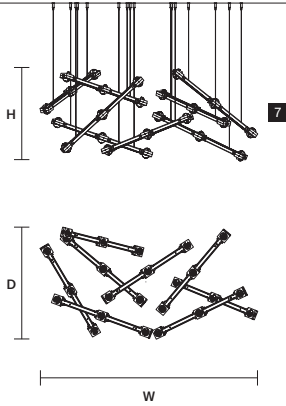

MODULES
6 x16

MODULES
6 x8

MODULES
6 x16

MODULES
1 x8

CANOPY
E x1
W 70 cm / 27.60"
D 15 cm / 5.90"
H 6 cm / 2.40"

CANOPY
E x1
W 70 cm / 27.60"
D 15 cm / 5.90"
H 6 cm / 2.40"

CANOPY
E x1
W 70 cm / 27.60"
D 15 cm / 5.90"
H 6 cm / 2.40"

CANOPY
RECESSED

CABLES
x4 SINGLE STEEL CABLES

CABLES
x2 SINGLE STEEL CABLES

CABLES
x2 SINGLE STEEL CABLES

CABLES
x16 SINGLE STEEL CABLES

☎ : for the US market, refer to the relevant price list.

RAQAM N7
BASIC BATCH A
MODULO 7 x 8

W	117 cm / 46.10"
D	60 cm / 23.60"
H	50 cm / 19.70"
■	12 kg / 26.40 lb

INTEGRATED LED LIGHTING
48 LED LIGHTS CRI>85
3000 K - 72 W
9360 NOMINAL LM

RAQAM O1
COMPOSITION
BASIC BATCH B x 5

W	93,5 cm / 36.80"
D	93,5 cm / 36.80"
H	250 cm / 98.40"
■	135 kg / 297.00 lb