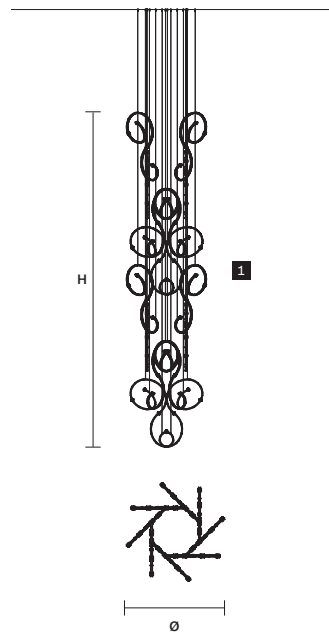

RAQAM R3
BASIC BATCH A
MODULO 1 x 16

ø 125 cm / 49.20"
H 530 cm / 208.70"
■ 52 kg / 114.40 lb

INTEGRATED LED LIGHTING
128 LED LIGHTS CRI>85
3000 K - 192 W
24960 NOMINAL LM