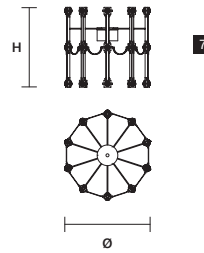

RAQAM M7 ADDITIONAL
ELEMENT TO INCREASE THE
OVERALL HEIGHT MODULO 7 x 10

Ø 62 cm / 24.40"
H 58 cm / 22.80"
■ 18 kg / 39.60 lb

INTEGRATED LED LIGHTING
60 LED LIGHTS CRI>85
3000 K - 90 W
11700 NOMINAL LM