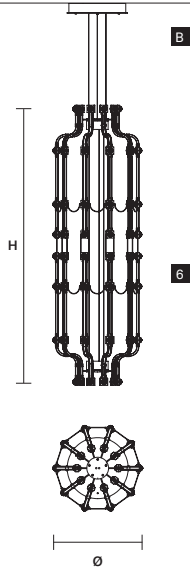

MODULE 5

W 36 cm / 14.20"
 D 5 cm / 2.00"
 H 55 cm / 21.60"
 ■ 1,2 kg / 2.60 lb

INTEGRATED LED LIGHTING

6 LED LIGHTS CRI>85
 3000 K – 9 W
 1170 NOMINAL LM

MODULE 6

W 92 cm / 36.20"
 D 5 cm / 2.00"
 H 17,5 cm / 6.90"
 ■ 1,5 kg / 3.30 lb

Canopies

CANOPY A

ø 30 cm / 11.80"
H 6 cm / 2.40"

CANOPY B

ø 40 cm / 15.70"
H 6 cm / 2.40"

CANOPY C

ø 42 cm / 16.50"
H 6 cm / 2.40"

CANOPY D

ø 10 cm / 3.90"
H 2,5 cm / 1.00"

CANOPY E

w 70 cm / 27.60"
D 15 cm / 5.90"
H 6 cm / 2.40"

RAQAM M6
BASIC BATCH A
MODULO 6 x 20

Ø 60 cm / 23.60"
H 200 cm / 78.70"
■ 45 kg / 99.00 lb

INTEGRATED LED LIGHTING
160 LED LIGHTS CRI>85
3000 K - 240 W
31200 NOMINAL LM

CANOPY
E x 1
W 70 cm / 27.60"
D 15 cm / 5.90"
H 6 cm / 2.40"

CABLES
x3 SINGLE STEEL CABLES

CABLES
x13 SINGLE STEEL CABLES

CABLES
x4 SINGLE STEEL CABLES

Ⓢ : for the US market, refer to the relevant price list.