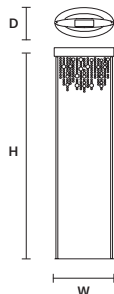

OLÀ STL2

W 50 cm / 19.70"
D 24 cm / 9.40"
H 180 cm / 70.90"

STANDARD LIGHTING
2×E26×60 W MAX (NOT INCL.)

STANDARD INTEGRATED LED LIGHTING

UP 5,2 W CRI>95
3000 K – 512 NOMINAL LM
DOWN 7,8 W CRI>95
3000 K – 768 NOMINAL LM

ON REQUEST
UP 5,2 W CRI>95
2700 K – 488 NOMINAL LM
DOWN 7,8 W CRI>95
2700 K – 732 NOMINAL LM

DIMMABLE
OWN BUTTON