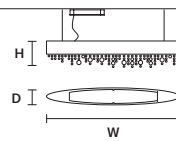

OLÀ S4 OV 100

W 100 cm / 39.40"
D 13 cm / 5.10"
H 20 cm / 7.90"

STANDARD LIGHTING
4x E12x40 W MAX (NOT INCL.)

STANDARD INTEGRATED LED LIGHTING
UP 5,2 W CRI>95
3000 K – 512 NOMINAL LM
DOWN 25,35 W CRI>95
3000 K – 2496 NOMINAL LM

ON REQUEST
UP 5,2 W CRI>95
2700 K – 488 NOMINAL LM
DOWN 25,35 W CRI>95
2700 K – 2379 NOMINAL LM

DIMMABLE
0-10V