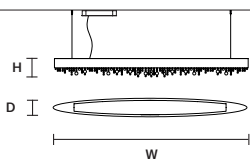

OLÀ S8 OV 210

W 210 cm / 82.70"
D 20 cm / 7.90"
H 20 cm / 7.90"

STANDARD LIGHTING
8x E12x40 W MAX (NOT INCL.)

STANDARD INTEGRATED LED LIGHTING
UP 15,6 W CRI>95
3000 K – 1536 NOMINAL LM
DOWN 70,2 W CRI>95
3000 K – 6912 NOMINAL LM

ON REQUEST
UP 15,6 W CRI>95
2700 K – 1464 NOMINAL LM
DOWN 70,2 W CRI>95
2700 K – 6588 NOMINAL LM

DIMMABLE
0-10V