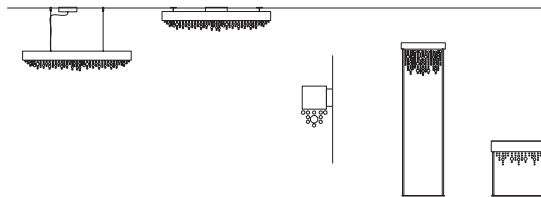

Olà

SUSPENSION
CEILING
APPLIQUE
TABLE LAMP
FLOOR LAMP