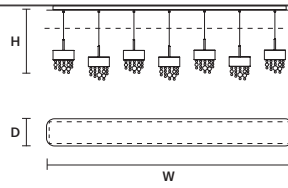

OLÀ C7 LN 175

W 175 cm / 68.90"
D 20 cm / 7.90"
H MAX 180 cm / 70.90"

STANDARD LIGHTING
7×E12×40 W MAX (NOT INCL.)

STANDARD INTEGRATED LED LIGHTING
DOWN 52.5 W CRI>90
3000 K – 7560 NOMINAL LM

ON REQUEST
DOWN 52,5 W CRI>90
2700 K – 7182 NOMINAL LM

DIMMABLE
0-10V