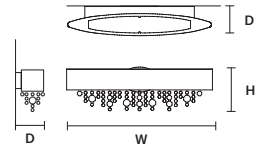

OLÀ A2 OV 70

W 70 cm / 27.60"
D 15 cm / 5.90"
H 20 cm / 7.90"

STANDARD LIGHTING
2×E26×60 W MAX (NOT INCL.)

STANDARD INTEGRATED LED LIGHTING

UP 11,7 W CRI>95
3000 K – 1152 NOMINAL LM
DOWN 19,5 W CRI>95
3000 K – 1920 NOMINAL LM

ON REQUEST
UP 11,7 W CRI>95
2700 K – 1098 NOMINAL LM
DOWN 19,5 W CRI>95
2700 K – 1830 NOMINAL LM

DIMMABLE
0-10V