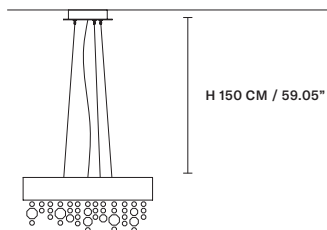

AMBER

COPPER

WARM

SMOKY

STANDARD CABLES

OLÀ S12 120

∅ 120 cm / 47.20"
H 20 cm / 7.90"

STANDARD LIGHTING 
12×E26×60 W MAX (NOT INCL.)

DIMMABLE
0-10V

OLÀ S6 90

∅ 90 cm / 35.40"
H 20 cm / 7.90"

STANDARD LIGHTING 
8×E26×60 W MAX (NOT INCL.)

STANDARD INTEGRATED LED LIGHTING 
UP 10,4 W CRI>95
3000 K – 1024 NOMINAL LM
DOWN 31,2 W CRI>95
3000 K – 3072 NOMINAL LM