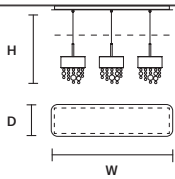

OLÀ C3 LN 75

W 75 cm / 29.50"
D 20 cm / 7.90"
H MAX 180 cm / 70.90"

STANDARD LIGHTING
3×E12×40 W MAX (NOT INCL.)

STANDARD INTEGRATED LED LIGHTING
DOWN 22.5 W CRI>90
3000 K – 3240 NOMINAL LM

ON REQUEST
DOWN 22,5 W CRI>90
2700 K – 3078 NOMINAL LM

DIMMABLE
0-10V