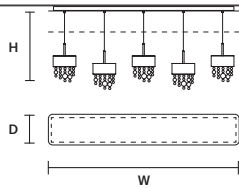

OLÀ C5 LN 125

W 125 cm / 49.20"
D 20 cm / 7.90"
H MAX 180 cm / 70.90"

STANDARD LIGHTING
5×E12×40 W MAX (NOT INCL.)

STANDARD INTEGRATED LED LIGHTING
DOWN 37.5 W CRI>90
3000 K – 5400 NOMINAL LM

ON REQUEST
DOWN 37,5 W CRI>90
2700 K – 5130 NOMINAL LM

DIMMABLE
0-10V