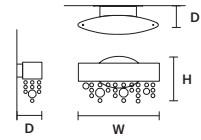

OLÀ A1 OV 30

W 30 cm / 11.80"
D 10 cm / 3.90"
H 18 cm / 7.10"

STANDARD LIGHTING
1×E12×40 W MAX (NOT INCL.)

STANDARD INTEGRATED LED LIGHTING

UP 4 W CRI>95
3000 K – 390 NOMINAL LM
DOWN 4 W CRI>95
3000 K – 390 NOMINAL LM

ON REQUEST
UP 4 W CRI>95
2700 K – 375 NOMINAL LM
DOWN 4 W CRI>95
2700 K – 375 NOMINAL LM

DIMMABLE
NO