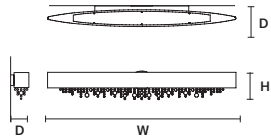

OLÀ A6 OV 160

W 160 cm / 63.00"
D 20 cm / 7.90"
H 20 cm / 7.90"

STANDARD LIGHTING
6×E12×40 W MAX (NOT INCL.)

STANDARD INTEGRATED LED LIGHTING

UP 10,4 W CRI>95
3000 K – 1024 NOMINAL LM
DOWN 50,7 W CRI>95
3000 K – 4992 NOMINAL LM

ON REQUEST
UP 10,4 W CRI>95
2700 K – 976 NOMINAL LM
DOWN 50,7 W CRI>95
2700 K – 4758 NOMINAL LM

DIMMABLE
0-10V