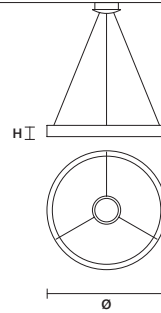

LIBE ROUND S140

ø	140 cm / 55.10"
H	8,5 cm / 3.30"
STANDARD INTEGRATED LED LIGHTING	
144 W CRI>90 3000 K – 13536 NOMINAL LM	
ON REQUEST	
144 W CRI>90 2700 K – 12850 NOMINAL LM	
DIMMABLE	
1-10V