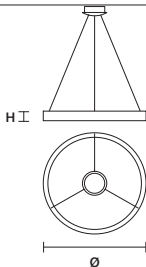

W	160 cm / 63.00"
D	16 cm / 6.30"
H	30 cm / 11.80"
STANDARD INTEGRATED LED LIGHTING	
104 W CRI>90 3000 K – 9770 NOMINAL LM	
ON REQUEST	
104 W CRI>90 2700 K – 9280 NOMINAL LM	
DIMMABLE	
1-10V	

LIBE S100 

W	100 cm / 39.40"
D	16 cm / 6.30"
H	20 cm / 7.90"
STANDARD INTEGRATED LED LIGHTING	
63 W CRI>90 3000 K – 5922 NOMINAL LM	
ON REQUEST	
63 W CRI>90 2700 K – 5620 NOMINAL LM	
DIMMABLE	
0-10V	

LIBE ROUND S140 

ø	140 cm / 55.10"
H	8,5 cm / 3.30"
STANDARD INTEGRATED LED LIGHTING	
144 W CRI>90 3000 K – 13536 NOMINAL LM	
ON REQUEST	
144 W CRI>90 2700 K – 12850 NOMINAL LM	
DIMMABLE	
1-10V	

LIBE ROUND S115 

ø	115 cm / 45.30"
H	8,5 cm / 3.30"
STANDARD INTEGRATED LED LIGHTING	
116 W CRI>90 3000 K – 10904 NOMINAL LM	
ON REQUEST	
116 W CRI>90 2700 K – 10350 NOMINAL LM	
DIMMABLE	
1-10V	

SINGLE CANOPY

SIZE	FINISHINGS	PRODUCT NAME
Ø 27,5 cm / 10.80"	● G14	LIBE ROUND S140
H 9 cm / 3.50"		LIBE ROUND S115
		LIBE ROUND S90
		LIBE ROUND S60

SINGLE CANOPY

SIZE	FINISHINGS	PRODUCT NAME
Ø 27,5 cm / 10.80"	● G14	LIBE S100
H 9 cm / 3.50"		LIBE S160
		LIBE ELLIPSE S90
		LIBE ELLIPSE S120