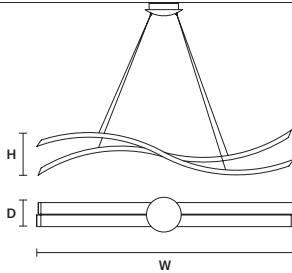

W	160 cm / 63.00"
D	16 cm / 6.30"
H	30 cm / 11.80"
STANDARD INTEGRATED LED LIGHTING	
104 W CRI>90 3000 K – 9770 NOMINAL LM	
ON REQUEST	
104 W CRI>90 2700 K – 9280 NOMINAL LM	
DIMMABLE	
1-10V	

LIBE S100 

W	100 cm / 39.40"
D	16 cm / 6.30"
H	20 cm / 7.90"
STANDARD INTEGRATED LED LIGHTING	
63 W CRI>90 3000 K – 5922 NOMINAL LM	
ON REQUEST	
63 W CRI>90 2700 K – 5620 NOMINAL LM	
DIMMABLE	
0-10V	

LIBE ROUND S140 

LIBE ROUND S90 

ø	90 cm / 35.40"
H	8,5 cm / 3.30"
STANDARD INTEGRATED LED LIGHTING	
90 W CRI>90 3000 K – 8460 NOMINAL LM	
ON REQUEST	
90 W CRI>90 2700 K – 8030 NOMINAL LM	
DIMMABLE	
0-10V	

LIBE ROUND S60 

SINGLE CANOPY

SIZE	FINISHINGS	PRODUCT NAME
Ø 27,5 cm / 10.80"	● G14	LIBE ROUND S140
H 9 cm / 3.50"		LIBE ROUND S115
		LIBE ROUND S90
		LIBE ROUND S60

SINGLE CANOPY

SIZE	FINISHINGS	PRODUCT NAME
Ø 27,5 cm / 10.80"	● G14	LIBE S100
H 9 cm / 3.50"		LIBE S160
		LIBE ELLIPSE S90
		LIBE ELLIPSE S120