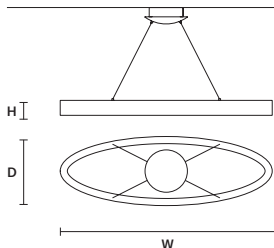

ø	140 cm / 55.10"
H	8,5 cm / 3.30"
STANDARD INTEGRATED LED LIGHTING	
144 W CRI>90 3000 K – 13536 NOMINAL LM	
ON REQUEST	
144 W CRI>90 2700 K – 12850 NOMINAL LM	
DIMMABLE	
1-10V	

LIBE ROUND S115 

ø	115 cm / 45.30"
H	8,5 cm / 3.30"
STANDARD INTEGRATED LED LIGHTING	
116 W CRI>90 3000 K – 10904 NOMINAL LM	
ON REQUEST	
116 W CRI>90 2700 K – 10350 NOMINAL LM	
DIMMABLE	
1-10V	

LIBE ROUND S90 

ø	90 cm / 35.40"
H	8,5 cm / 3.30"
STANDARD INTEGRATED LED LIGHTING	
90 W CRI>90 3000 K – 8460 NOMINAL LM	
ON REQUEST	
90 W CRI>90 2700 K – 8030 NOMINAL LM	
DIMMABLE	
0-10V	

LIBE ROUND S60 

ø	60 cm / 23.60"
H	8,5 cm / 3.30"
STANDARD INTEGRATED LED LIGHTING	
59 W CRI>90 3000 K – 5546 NOMINAL LM	
ON REQUEST	
59 W CRI>90 2700 K – 5264 NOMINAL LM	
DIMMABLE	
0-10V	

LIBE ELLIPSE S120 

W	120 cm / 47.20"
D	40 cm / 15.70"
H	8,5 cm / 3.30"
STANDARD INTEGRATED LED LIGHTING	
86,5 W CRI>90 3000 K – 8131 NOMINAL LM	
ON REQUEST	
86,5 W CRI>90 2700 K – 7720 NOMINAL LM	
DIMMABLE	
0-10V	

SINGLE CANOPY

SIZE	FINISHINGS	PRODUCT NAME
Ø 27,5 cm / 10.80"	● G14	LIBE ROUND S140
H 9 cm / 3.50"		LIBE ROUND S115
		LIBE ROUND S90
		LIBE ROUND S60

SINGLE CANOPY

SIZE	FINISHINGS	PRODUCT NAME
Ø 27,5 cm / 10.80"	● G14	LIBE S100
H 9 cm / 3.50"		LIBE S160
		LIBE ELLIPSE S90
		LIBE ELLIPSE S120