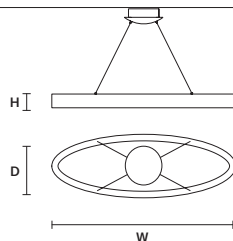

LIBE ROUND S90 

ø	90 cm / 35.40"
H	8,5 cm / 3.30"
STANDARD INTEGRATED LED LIGHTING	
90 W CRI>90 3000 K – 8460 NOMINAL LM	
ON REQUEST	
90 W CRI>90 2700 K – 8030 NOMINAL LM	
DIMMABLE	
0-10V	

LIBE ROUND S60 

ø	60 cm / 23.60"
H	8,5 cm / 3.30"
STANDARD INTEGRATED LED LIGHTING	
59 W CRI>90 3000 K – 5546 NOMINAL LM	
ON REQUEST	
59 W CRI>90 2700 K – 5264 NOMINAL LM	
DIMMABLE	
0-10V	

LIBE ELLIPSE S120 

W	120 cm / 47.20"
D	40 cm / 15.70"
H	8,5 cm / 3.30"
STANDARD INTEGRATED LED LIGHTING	
86,5 W CRI>90 3000 K – 8131 NOMINAL LM	
ON REQUEST	
86,5 W CRI>90 2700 K – 7720 NOMINAL LM	
DIMMABLE	
0-10V	

LIBE ELLIPSE S90 

W	90 cm / 35.40"
D	30 cm / 11.80"
H	8,5 cm / 3.30"
STANDARD INTEGRATED LED LIGHTING	
62,5 W CRI>90 3000 K – 5875 NOMINAL LM	
ON REQUEST	
62,5 W CRI>90 2700 K – 5580 NOMINAL LM	
DIMMABLE	
0-10V	

SINGLE CANOPY

SIZE	FINISHINGS	PRODUCT NAME
Ø 27,5 cm / 10.80"	● G14	LIBE ROUND S140
H 9 cm / 3.50"		LIBE ROUND S115
		LIBE ROUND S90
		LIBE ROUND S60

SINGLE CANOPY

SIZE	FINISHINGS	PRODUCT NAME
Ø 27,5 cm / 10.80"	● G14	LIBE S100
H 9 cm / 3.50"		LIBE S160
		LIBE ELLIPSE S90
		LIBE ELLIPSE S120