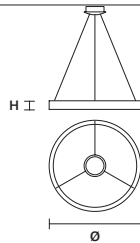

ø	140 cm / 55.10"
H	8,5 cm / 3.30"
STANDARD INTEGRATED LED LIGHTING	
144 W CRI>90 3000 K – 13536 NOMINAL LM	
ON REQUEST	
144 W CRI>90 2700 K – 12850 NOMINAL LM	
DIMMABLE	
1-10V	

LIBE ROUND S115 

ø	115 cm / 45.30"
H	8,5 cm / 3.30"
STANDARD INTEGRATED LED LIGHTING	
116 W CRI>90 3000 K – 10904 NOMINAL LM	
ON REQUEST	
116 W CRI>90 2700 K – 10350 NOMINAL LM	
DIMMABLE	
1-10V	

LIBE ROUND S90 

ø	90 cm / 35.40"
H	8,5 cm / 3.30"
STANDARD INTEGRATED LED LIGHTING	
90 W CRI>90 3000 K – 8460 NOMINAL LM	
ON REQUEST	
90 W CRI>90 2700 K – 8030 NOMINAL LM	
DIMMABLE	
0-10V	

LIBE ROUND S60 

SINGLE CANOPY

SIZE	FINISHINGS	PRODUCT NAME
Ø 27,5 cm / 10.80"	● G14	LIBE ROUND S140
H 9 cm / 3.50"		LIBE ROUND S115
		LIBE ROUND S90
		LIBE ROUND S60

SINGLE CANOPY

SIZE	FINISHINGS	PRODUCT NAME
Ø 27,5 cm / 10.80"	● G14	LIBE S100
H 9 cm / 3.50"		LIBE S160
		LIBE ELLIPSE S90
		LIBE ELLIPSE S120