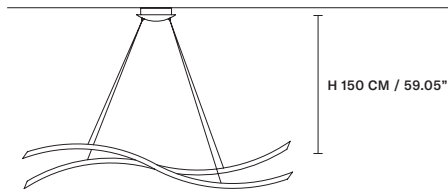

STANDARD CABLES