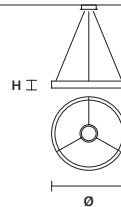

LIBE ROUND S60

ø	60 cm / 23.60"
H	8,5 cm / 3.30"
STANDARD INTEGRATED LED LIGHTING	
59 W CRI>90 3000 K – 5546 NOMINAL LM	
ON REQUEST	
59 W CRI>90 2700 K – 5264 NOMINAL LM	
DIMMABLE	
0-10V