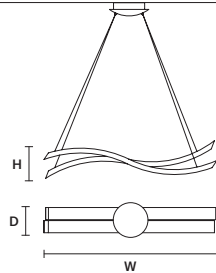

LIBE S100

W	100 cm / 39.40"
D	16 cm / 6.30"
H	20 cm / 7.90"
STANDARD INTEGRATED LED LIGHTING	
63 W CRI>90 3000 K – 5922 NOMINAL LM	
ON REQUEST	
63 W CRI>90 2700 K – 5620 NOMINAL LM	
DIMMABLE	
0-10V