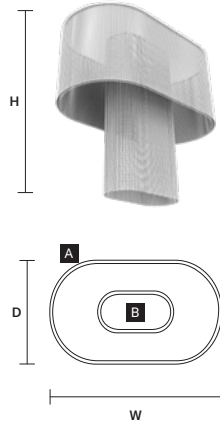

GALASSIA O3 SNG		CE	UL
W	257 cm / 101.20"		
D	156 cm / 61.40"		
H	25 cm / 9.80"		
■	40 kg / 88.00 lb		
STANDARD INTEGRATED LED LIGHTING			
79,2 W CRI>95			
3000 K – 10197 NOMINAL LM			
ON REQUEST			
79,2 W CRI>95			
2700 K – 9687 NOMINAL LM			

GALASSIA Q1 SNG		CE	UL
W	227 cm / 89.40"		
D	126 cm / 49.60"		
H	100 cm / 39.40"		
■	80 kg / 176.00 lb		
STANDARD INTEGRATED LED LIGHTING			
96,8 W CRI>95			
3000 K – 12462 NOMINAL LM			
ON REQUEST			
96,8 W CRI>95			
2700 K – 11838 NOMINAL LM			

GALASSIA R1 DBL		CE	UL
W	486 cm / 191.30"		
D	202 cm / 79.50"		
H	100 cm / 39.40"		
■	440 kg / 968.00 lb		
STANDARD INTEGRATED LED LIGHTING			
601,6 W CRI>95			
3000 K – 77404 NOMINAL LM			
ON REQUEST			
601,6 W CRI>95			
2700 K – 73533 NOMINAL LM			

GALASSIA R2 SNG		CE	UL
W	229 cm / 90.20"		
D	116 cm / 45.70"		
H	100 cm / 39.40"		
■	110 kg / 242.00 lb		
STANDARD INTEGRATED LED LIGHTING			
150,4 W CRI>95			
3000 K – 19363 NOMINAL LM			
ON REQUEST			
150,4 W CRI>95			
2700 K – 18394 NOMINAL LM			

MODULES	
4 × CORNER 20x20	
4 × STRAIGHT 50	
4 × ARCH 50	
4 × ARCH 75	
DRIVER	
1 × RECESSED	

MODULES	
A OUTSIDE H50	4 × ARCH 125 4 × STRAIGHT 100
B INSIDE H100	4 × ARCH 50 2 × STRAIGHT 50
DRIVER	
1 × RECESSED	

MODULES	
A COMBO A H25	8 × ARCH 200 8 × ARCH 50
B COMBO B H50	8 × ARCH 175 8 × ARCH 75
C COMBO C H75	8 × ARCH 150 8 × ARCH 100
D COMBO D H100	8 × ARCH 125
DRIVER	
2 × RECESSED	

MODULES	
A COMBO A H25	2 × ARCH 200 2 × ARCH 50
B COMBO B H50	2 × ARCH 175 2 × ARCH 75
C COMBO C H75	2 × ARCH 150 2 × ARCH 100
D COMBO D H100	2 × ARCH 125
DRIVER	
1 × RECESSED	

: for the US market, refer to the relevant price list.