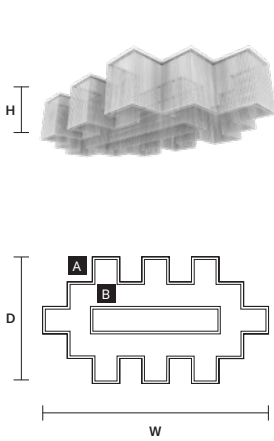

GALASSIA M1 TPL			
W	319 cm / 125.60"		
D	180 cm / 70.90"		
H	50 cm / 19.70"		
■	130 kg / 286.00 lb		
STANDARD INTEGRATED LED LIGHTING			
	180 W CRI>95		
	3000 K – 23154 NOMINAL LM		
ON REQUEST			
	180 W CRI>95		
	2700 K – 21996 NOMINAL LM		

GALASSIA N2 DBL			
W	700 cm / 275.60"		
D	160 cm / 63.00"		
H	100 cm / 39.40"		
■	350 kg / 770.00 lb		
STANDARD INTEGRATED LED LIGHTING			
	456 W CRI>95		
	3000 K – 58710 NOMINAL LM		
ON REQUEST			
	456 W CRI>95		
	2700 K – 55774 NOMINAL LM		

GALASSIA O1 SNG			
W	201 cm / 79.10"		
D	201 cm / 79.10"		
H	100 cm / 39.40"		
■	80 kg / 176.00 lb		
STANDARD INTEGRATED LED LIGHTING			
	93,6 W CRI>95		
	3000 K – 12051 NOMINAL LM		
ON REQUEST			
	93,6 W CRI>95		
	2700 K – 11448 NOMINAL LM		

GALASSIA O1 TPL			
W	362 cm / 142.50"		
D	201 cm / 79.10"		
H	100 cm / 39.40"		
■	170 kg / 374.00 lb		
STANDARD INTEGRATED LED LIGHTING			
	204 W CRI>95		
	3000 K – 26265 NOMINAL LM		
ON REQUEST			
	204 W CRI>95		
	2700 K – 24951 NOMINAL LM		

MODULES	
A	OUTSIDE H50 36 × CORNER 20x20
B	INSIDE H50 4 × CORNER 20x20 2 × STRAIGHT 100 2 × STRAIGHT 50
DRIVER	
	1 × RECESSED

MODULES	
A	COMBO A H50 (x4) 12 × CORNER 20x20 2 × STRAIGHT 100 4 × STRAIGHT 50
B	COMBO B H100 (x2) 4 × CORNER 20x20 2 × STRAIGHT 50
C	COMBO C H100 (x1) 4 × CORNER 20x20 2 × STRAIGHT 100
DRIVER	
	2 × RECESSED

MODULES	
A	OUTSIDE H50 12 × CORNER 20x20 8 × ARCH 50
B	INSIDE H100 4 × ARCH 50
DRIVER	
	1 × RECESSED

MODULES	
A	OUTSIDE H50 20 × CORNER 20x20 16 × ARCH 50
B	INSIDE H100 4 × ARCH 50 4 × STRAIGHT 100
DRIVER	
	2 × RECESSED

: for the US market, refer to the relevant price list.