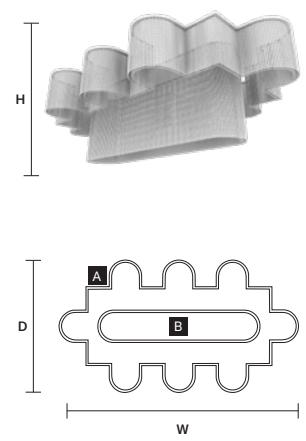

GALASSIA M1 TPL			
W	319 cm / 125.60"		
D	180 cm / 70.90"		
H	50 cm / 19.70"		
■	130 kg / 286.00 lb		
STANDARD INTEGRATED LED LIGHTING			
	180 W CRI>95		
	3000 K – 23154 NOMINAL LM		
ON REQUEST			
	180 W CRI>95		
	2700 K – 21996 NOMINAL LM		

GALASSIA N2 DBL			
W	700 cm / 275.60"		
D	160 cm / 63.00"		
H	100 cm / 39.40"		
■	350 kg / 770.00 lb		
STANDARD INTEGRATED LED LIGHTING			
	456 W CRI>95		
	3000 K – 58710 NOMINAL LM		
ON REQUEST			
	456 W CRI>95		
	2700 K – 55774 NOMINAL LM		

GALASSIA O1 SNG			
W	201 cm / 79.10"		
D	201 cm / 79.10"		
H	100 cm / 39.40"		
■	80 kg / 176.00 lb		
STANDARD INTEGRATED LED LIGHTING			
	93,6 W CRI>95		
	3000 K – 12051 NOMINAL LM		
ON REQUEST			
	93,6 W CRI>95		
	2700 K – 11448 NOMINAL LM		

GALASSIA O1 TPL			
W	362 cm / 142.50"		
D	201 cm / 79.10"		
H	100 cm / 39.40"		
■	170 kg / 374.00 lb		
STANDARD INTEGRATED LED LIGHTING			
	204 W CRI>95		
	3000 K – 26265 NOMINAL LM		
ON REQUEST			
	204 W CRI>95		
	2700 K – 24951 NOMINAL LM		

MODULES	
A	OUTSIDE H50 36 × CORNER 20x20
B	INSIDE H50 4 × CORNER 20x20 2 × STRAIGHT 100 2 × STRAIGHT 50
DRIVER	
	1 × RECESSED

MODULES	
A	COMBO A H50 (x4) 12 × CORNER 20x20 2 × STRAIGHT 100 4 × STRAIGHT 50
B	COMBO B H100 (x2) 4 × CORNER 20x20 2 × STRAIGHT 50
C	COMBO C H100 (x1) 4 × CORNER 20x20 2 × STRAIGHT 100
DRIVER	
	2 × RECESSED

MODULES	
A	OUTSIDE H50 12 × CORNER 20x20 8 × ARCH 50
B	INSIDE H100 4 × ARCH 50
DRIVER	
	1 × RECESSED

MODULES	
A	OUTSIDE H50 20 × CORNER 20x20 16 × ARCH 50
B	INSIDE H100 4 × ARCH 50 4 × STRAIGHT 100
DRIVER	
	2 × RECESSED

: for the US market, refer to the relevant price list.