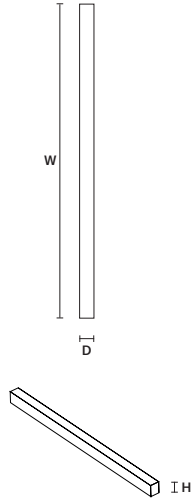

CORNER 20X20	CE
w 19,7 cm / 7.80"	
D 4,7 cm / 1.90"	
H 3 cm / 1.20"	
STANDARD INTEGRATED LED LIGHTING	
3,6 W CRI>95 3000 K – 463 NOMINAL LM	
ON REQUEST	
3,6 W CRI>95 2700 K – 439 NOMINAL LM	

STRAIGHT 100	CE
w 101 cm / 39.80"	
D 4,7 cm / 1.90"	
H 3 cm / 1.20"	
STANDARD INTEGRATED LED LIGHTING	
12 W CRI>95 3000 K – 1545 NOMINAL LM	
ON REQUEST	
12 W CRI>95 2700 K – 1467 NOMINAL LM	

STRAIGHT 50	CE
w 50,5 cm / 19.90"	
D 4,7 cm / 1.90"	
H 3 cm / 1.20"	
STANDARD INTEGRATED LED LIGHTING	
6 W CRI>95 3000 K – 772 NOMINAL LM	
ON REQUEST	
6 W CRI>95 2700 K – 733 NOMINAL LM	

PENDANTS A	
H 25 cm / 9.90"	

PENDANTS B	
H 50 cm / 19.70"	

PENDANTS C	
H 70 cm / 27.60"	

PENDANTS D	
H 100 cm / 39.40"	

: for the US market, refer to the relevant price list.