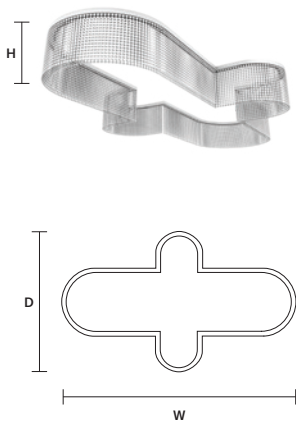

GALASSIA O3 SNG		CE	UL
W	257 cm / 101.20"		
D	156 cm / 61.40"		
H	25 cm / 9.80"		
■	40 kg / 88.00 lb		
STANDARD INTEGRATED LED LIGHTING			
79,2 W CRI>95			
3000 K – 10197 NOMINAL LM			
ON REQUEST			
79,2 W CRI>95			
2700 K – 9687 NOMINAL LM			

GALASSIA Q1 SNG		CE	UL
W	227 cm / 89.40"		
D	126 cm / 49.60"		
H	100 cm / 39.40"		
■	80 kg / 176.00 lb		
STANDARD INTEGRATED LED LIGHTING			
96,8 W CRI>95			
3000 K – 12462 NOMINAL LM			
ON REQUEST			
96,8 W CRI>95			
2700 K – 11838 NOMINAL LM			

GALASSIA R1 DBL		CE	UL
W	486 cm / 191.30"		
D	202 cm / 79.50"		
H	100 cm / 39.40"		
■	440 kg / 968.00 lb		
STANDARD INTEGRATED LED LIGHTING			
601,6 W CRI>95			
3000 K – 77404 NOMINAL LM			
ON REQUEST			
601,6 W CRI>95			
2700 K – 73533 NOMINAL LM			

GALASSIA R2 SNG		CE	UL
W	229 cm / 90.20"		
D	116 cm / 45.70"		
H	100 cm / 39.40"		
■	110 kg / 242.00 lb		
STANDARD INTEGRATED LED LIGHTING			
150,4 W CRI>95			
3000 K – 19363 NOMINAL LM			
ON REQUEST			
150,4 W CRI>95			
2700 K – 18394 NOMINAL LM			

MODULES	
4 × CORNER 20x20	
4 × STRAIGHT 50	
4 × ARCH 50	
4 × ARCH 75	
DRIVER	
1 × RECESSED	

MODULES	
A OUTSIDE H50	4 × ARCH 125 4 × STRAIGHT 100
B INSIDE H100	4 × ARCH 50 2 × STRAIGHT 50
DRIVER	
1 × RECESSED	

MODULES	
A COMBO A H25	8 × ARCH 200 8 × ARCH 50
B COMBO B H50	8 × ARCH 175 8 × ARCH 75
C COMBO C H75	8 × ARCH 150 8 × ARCH 100
D COMBO D H100	8 × ARCH 125
DRIVER	
2 × RECESSED	

MODULES	
A COMBO A H25	2 × ARCH 200 2 × ARCH 50
B COMBO B H50	2 × ARCH 175 2 × ARCH 75
C COMBO C H75	2 × ARCH 150 2 × ARCH 100
D COMBO D H100	2 × ARCH 125
DRIVER	
1 × RECESSED	

: for the US market, refer to the relevant price list.