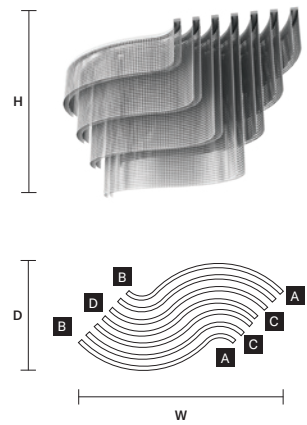

GALASSIA O3 SNG		CE	UL
W	257 cm / 101.20"		
D	156 cm / 61.40"		
H	25 cm / 9.80"		
■	40 kg / 88.00 lb		
STANDARD INTEGRATED LED LIGHTING			
79,2 W CRI>95			
3000 K – 10197 NOMINAL LM			
ON REQUEST			
79,2 W CRI>95			
2700 K – 9687 NOMINAL LM			

GALASSIA Q1 SNG		CE	UL
W	227 cm / 89.40"		
D	126 cm / 49.60"		
H	100 cm / 39.40"		
■	80 kg / 176.00 lb		
STANDARD INTEGRATED LED LIGHTING			
96,8 W CRI>95			
3000 K – 12462 NOMINAL LM			
ON REQUEST			
96,8 W CRI>95			
2700 K – 11838 NOMINAL LM			

GALASSIA R1 DBL		CE	UL
W	486 cm / 191.30"		
D	202 cm / 79.50"		
H	100 cm / 39.40"		
■	440 kg / 968.00 lb		
STANDARD INTEGRATED LED LIGHTING			
601,6 W CRI>95			
3000 K – 77404 NOMINAL LM			
ON REQUEST			
601,6 W CRI>95			
2700 K – 73533 NOMINAL LM			

GALASSIA R2 SNG		CE	UL
W	229 cm / 90.20"		
D	116 cm / 45.70"		
H	100 cm / 39.40"		
■	110 kg / 242.00 lb		
STANDARD INTEGRATED LED LIGHTING			
150,4 W CRI>95			
3000 K – 19363 NOMINAL LM			
ON REQUEST			
150,4 W CRI>95			
2700 K – 18394 NOMINAL LM			

MODULES	
4 × CORNER 20x20	
4 × STRAIGHT 50	
4 × ARCH 50	
4 × ARCH 75	
DRIVER	
1 × RECESSED	

MODULES	
A OUTSIDE H50	4 × ARCH 125 4 × STRAIGHT 100
B INSIDE H100	4 × ARCH 50 2 × STRAIGHT 50
DRIVER	
1 × RECESSED	

MODULES	
A COMBO A H25	8 × ARCH 200 8 × ARCH 50
B COMBO B H50	8 × ARCH 175 8 × ARCH 75
C COMBO C H75	8 × ARCH 150 8 × ARCH 100
D COMBO D H100	8 × ARCH 125
DRIVER	
2 × RECESSED	

MODULES	
A COMBO A H25	2 × ARCH 200 2 × ARCH 50
B COMBO B H50	2 × ARCH 175 2 × ARCH 75
C COMBO C H75	2 × ARCH 150 2 × ARCH 100
D COMBO D H100	2 × ARCH 125
DRIVER	
1 × RECESSED	

: for the US market, refer to the relevant price list.