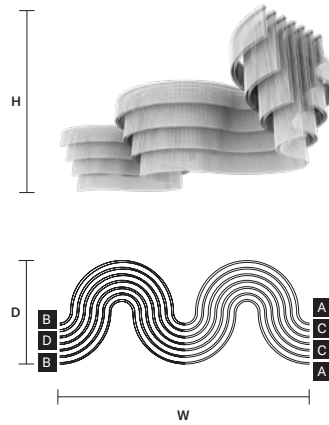

GALASSIA O3 SNG		CE	UL
W	257 cm / 101.20"		
D	156 cm / 61.40"		
H	25 cm / 9.80"		
■	40 kg / 88.00 lb		
STANDARD INTEGRATED LED LIGHTING			
79,2 W CRI>95			
3000 K – 10197 NOMINAL LM			
ON REQUEST			
79,2 W CRI>95			
2700 K – 9687 NOMINAL LM			

GALASSIA Q1 SNG		CE	UL
W	227 cm / 89.40"		
D	126 cm / 49.60"		
H	100 cm / 39.40"		
■	80 kg / 176.00 lb		
STANDARD INTEGRATED LED LIGHTING			
96,8 W CRI>95			
3000 K – 12462 NOMINAL LM			
ON REQUEST			
96,8 W CRI>95			
2700 K – 11838 NOMINAL LM			

GALASSIA R1 DBL		CE	UL
W	486 cm / 191.30"		
D	202 cm / 79.50"		
H	100 cm / 39.40"		
■	440 kg / 968.00 lb		
STANDARD INTEGRATED LED LIGHTING			
601,6 W CRI>95			
3000 K – 77404 NOMINAL LM			
ON REQUEST			
601,6 W CRI>95			
2700 K – 73533 NOMINAL LM			

GALASSIA R2 SNG		CE	UL
W	229 cm / 90.20"		
D	116 cm / 45.70"		
H	100 cm / 39.40"		
■	110 kg / 242.00 lb		
STANDARD INTEGRATED LED LIGHTING			
150,4 W CRI>95			
3000 K – 19363 NOMINAL LM			
ON REQUEST			
150,4 W CRI>95			
2700 K – 18394 NOMINAL LM			

MODULES	
4 × CORNER 20x20	
4 × STRAIGHT 50	
4 × ARCH 50	
4 × ARCH 75	
DRIVER	
1 × RECESSED	

MODULES	
A OUTSIDE H50	4 × ARCH 125 4 × STRAIGHT 100
B INSIDE H100	4 × ARCH 50 2 × STRAIGHT 50
DRIVER	
1 × RECESSED	

MODULES	
A COMBO A H25	8 × ARCH 200 8 × ARCH 50
B COMBO B H50	8 × ARCH 175 8 × ARCH 75
C COMBO C H75	8 × ARCH 150 8 × ARCH 100
D COMBO D H100	8 × ARCH 125
DRIVER	
2 × RECESSED	

MODULES	
A COMBO A H25	2 × ARCH 200 2 × ARCH 50
B COMBO B H50	2 × ARCH 175 2 × ARCH 75
C COMBO C H75	2 × ARCH 150 2 × ARCH 100
D COMBO D H100	2 × ARCH 125
DRIVER	
1 × RECESSED	

: for the US market, refer to the relevant price list.