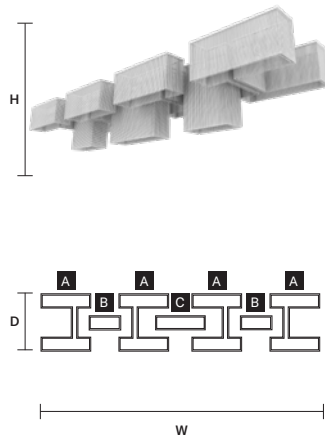

GALASSIA M1 TPL			
W	319 cm / 125.60"		
D	180 cm / 70.90"		
H	50 cm / 19.70"		
■	130 kg / 286.00 lb		
STANDARD INTEGRATED LED LIGHTING			
	180 W CRI>95		
	3000 K – 23154 NOMINAL LM		
ON REQUEST			
	180 W CRI>95		
	2700 K – 21996 NOMINAL LM		

GALASSIA N2 DBL			
W	700 cm / 275.60"		
D	160 cm / 63.00"		
H	100 cm / 39.40"		
■	350 kg / 770.00 lb		
STANDARD INTEGRATED LED LIGHTING			
	456 W CRI>95		
	3000 K – 58710 NOMINAL LM		
ON REQUEST			
	456 W CRI>95		
	2700 K – 55774 NOMINAL LM		

GALASSIA O1 SNG			
W	201 cm / 79.10"		
D	201 cm / 79.10"		
H	100 cm / 39.40"		
■	80 kg / 176.00 lb		
STANDARD INTEGRATED LED LIGHTING			
	93,6 W CRI>95		
	3000 K – 12051 NOMINAL LM		
ON REQUEST			
	93,6 W CRI>95		
	2700 K – 11448 NOMINAL LM		

GALASSIA O1 TPL			
W	362 cm / 142.50"		
D	201 cm / 79.10"		
H	100 cm / 39.40"		
■	170 kg / 374.00 lb		
STANDARD INTEGRATED LED LIGHTING			
	204 W CRI>95		
	3000 K – 26265 NOMINAL LM		
ON REQUEST			
	204 W CRI>95		
	2700 K – 24951 NOMINAL LM		

MODULES	
A	OUTSIDE H50 36 × CORNER 20x20
B	INSIDE H50 4 × CORNER 20x20 2 × STRAIGHT 100 2 × STRAIGHT 50
DRIVER	
	1 × RECESSED

MODULES	
A	COMBO A H50 (x4) 12 × CORNER 20x20 2 × STRAIGHT 100 4 × STRAIGHT 50
B	COMBO B H100 (x2) 4 × CORNER 20x20 2 × STRAIGHT 50
C	COMBO C H100 (x1) 4 × CORNER 20x20 2 × STRAIGHT 100
DRIVER	
	2 × RECESSED

MODULES	
A	OUTSIDE H50 12 × CORNER 20x20 8 × ARCH 50
B	INSIDE H100 4 × ARCH 50
DRIVER	
	1 × RECESSED

MODULES	
A	OUTSIDE H50 20 × CORNER 20x20 16 × ARCH 50
B	INSIDE H100 4 × ARCH 50 4 × STRAIGHT 100
DRIVER	
	2 × RECESSED

: for the US market, refer to the relevant price list.