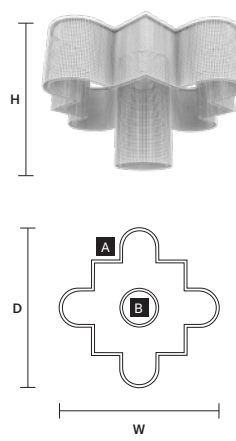

GALASSIA M1 TPL			
W	319 cm / 125.60"		
D	180 cm / 70.90"		
H	50 cm / 19.70"		
■	130 kg / 286.00 lb		
STANDARD INTEGRATED LED LIGHTING			
	180 W CRI>95		
	3000 K – 23154 NOMINAL LM		
ON REQUEST			
	180 W CRI>95		
	2700 K – 21996 NOMINAL LM		

GALASSIA N2 DBL			
W	700 cm / 275.60"		
D	160 cm / 63.00"		
H	100 cm / 39.40"		
■	350 kg / 770.00 lb		
STANDARD INTEGRATED LED LIGHTING			
	456 W CRI>95		
	3000 K – 58710 NOMINAL LM		
ON REQUEST			
	456 W CRI>95		
	2700 K – 55774 NOMINAL LM		

GALASSIA O1 SNG			
W	201 cm / 79.10"		
D	201 cm / 79.10"		
H	100 cm / 39.40"		
■	80 kg / 176.00 lb		
STANDARD INTEGRATED LED LIGHTING			
	93,6 W CRI>95		
	3000 K – 12051 NOMINAL LM		
ON REQUEST			
	93,6 W CRI>95		
	2700 K – 11448 NOMINAL LM		

GALASSIA O1 TPL			
W	362 cm / 142.50"		
D	201 cm / 79.10"		
H	100 cm / 39.40"		
■	170 kg / 374.00 lb		
STANDARD INTEGRATED LED LIGHTING			
	204 W CRI>95		
	3000 K – 26265 NOMINAL LM		
ON REQUEST			
	204 W CRI>95		
	2700 K – 24951 NOMINAL LM		

MODULES	
A	OUTSIDE H50 36 × CORNER 20x20
B	INSIDE H50 4 × CORNER 20x20 2 × STRAIGHT 100 2 × STRAIGHT 50
DRIVER	
	1 × RECESSED

MODULES	
A	COMBO A H50 (x4) 12 × CORNER 20x20 2 × STRAIGHT 100 4 × STRAIGHT 50
B	COMBO B H100 (x2) 4 × CORNER 20x20 2 × STRAIGHT 50
C	COMBO C H100 (x1) 4 × CORNER 20x20 2 × STRAIGHT 100
DRIVER	
	2 × RECESSED

MODULES	
A	OUTSIDE H50 12 × CORNER 20x20 8 × ARCH 50
B	INSIDE H100 4 × ARCH 50
DRIVER	
	1 × RECESSED

MODULES	
A	OUTSIDE H50 20 × CORNER 20x20 16 × ARCH 50
B	INSIDE H100 4 × ARCH 50 4 × STRAIGHT 100
DRIVER	
	2 × RECESSED

: for the US market, refer to the relevant price list.