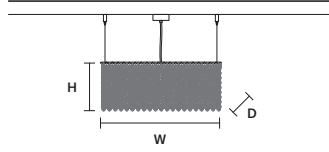

STANDARD LIGHTING

12×E14×10 W MAX (NOT INCL.)

Ⓜ : for the US market, refer to the relevant price list.

CUBO S/LONG/A 

W 50 cm / 19.70"
D 12,5 cm / 4.90"
H 20 cm / 7.90"

STANDARD LIGHTING
4×E14×10 W MAX (NOT INCL.)

CUBO S/LONG/B 

W 50 cm / 19.70"
D 12,5 cm / 4.90"
H 40 cm / 15.70"

STANDARD LIGHTING
7×E14×10 W MAX (NOT INCL.)

CUBO S/LONG/C 

W 50 cm / 19.70"
D 12,5 cm / 4.90"
H 60 cm / 23.60"

STANDARD LIGHTING
7×E14×10 W MAX (NOT INCL.)