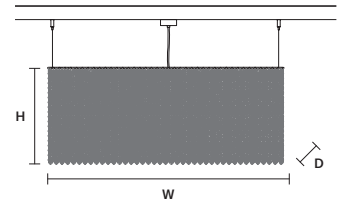

CUBO S/LONG/T

W 100 cm / 39.40"
D 50 cm / 19.70"
H 40 cm / 15.70"

STANDARD LIGHTING
18×E14×10 W MAX (NOT INCL.)

: for the US market, refer to the relevant price list.