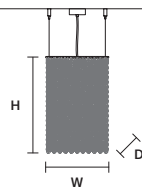

STANDARD LIGHTING

7×E14×10 W MAX (NOT INCL.)

CUBO S/SQUARE/
MEDIUM 60

W 25 cm / 9.80"
D 25 cm / 9.80"
H 60 cm / 23.60"