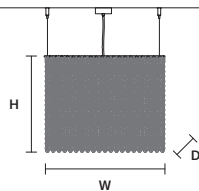

STANDARD LIGHTING

12×E14×10 W MAX (NOT INCL.)

Ⓜ : for the US market, refer to the relevant price list.