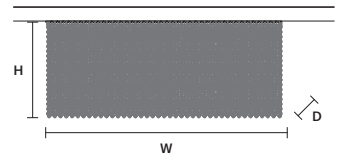

CUBO PL/LONG/T **CE**

w 100 cm / 39.40"
d 50 cm / 19.70"
H 40 cm / 15.70"

STANDARD LIGHTING
18×E14×10 W MAX (NOT INCL.)

ⓘ : for the US market, refer to the relevant price list.