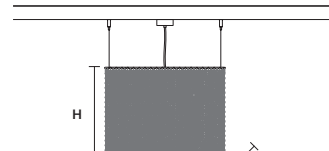

CUBO S/LONG/H 

W 100 cm / 39.40"
D 12,5 cm / 4.90"
H 40 cm / 15.70"

STANDARD LIGHTING
11×E14×10 W MAX (NOT INCL.)

CUBO S/LONG/I 

W 100 cm / 39.40"
D 12,5 cm / 4.90"
H 60 cm / 23.60"

STANDARD LIGHTING
11×E14×10 W MAX (NOT INCL.)

CUBO S/LONG/J 

W 50 cm / 19.70"
D 25 cm / 9.80"
H 20 cm / 7.90"

STANDARD LIGHTING
8×E14×10 W MAX (NOT INCL.)

CUBO S/LONG/K 

W 50 cm / 19.70"
D 25 cm / 9.80"
H 40 cm / 15.70"

STANDARD LIGHTING
12×E14×10 W MAX (NOT INCL.)

CUBO S/LONG/L 

W 50 cm / 19.70"
D 25 cm / 9.80"
H 60 cm / 23.60"

STANDARD LIGHTING
12×E14×10 W MAX (NOT INCL.)

Ⓜ : for the US market, refer to the relevant price list.

CUBO S/LONG/M    

W 75 cm / 29.50"
D 25 cm / 9.80"
H 20 cm / 7.90"