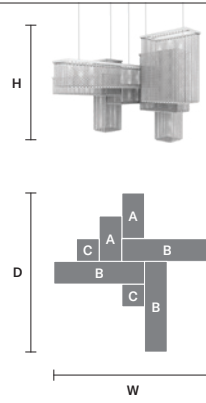

CUBO COMBO S100 SQ

w 100 cm / 39.40"
d 87,5 cm / 34.40"
H 80 cm / 31.50"
■ 60 kg / 132.00 lb

STANDARD LIGHTING

48×E14×10 W MAX (NOT INCL.)

CUBO COMBO S64 100 SQ

w 100 cm / 39.40"
d 100 cm / 39.40"
H 600 cm / 236.20"
■ 181 kg / 398.20 lb

STANDARD LIGHTING

106×E14×10 W MAX (NOT INCL.)

CUBO COMBO S175 SQ

w 175 cm / 68.90"
d 175 cm / 68.90"
H 100 cm / 39.40"
■ 106 kg / 233.20 lb

STANDARD LIGHTING

80×E14×10 W MAX (NOT INCL.)

CUBO COMBO S12 200 SQ

w 200 cm / 78.70"
d 200 cm / 78.70"
H 225 cm / 88.60"
■ 157 kg / 345.40 lb

STANDARD LIGHTING

158×E14×10 W MAX (NOT INCL.)

MODULES

- A 2×Cubo S/Long/A
- B 1×Cubo S/Long/B
- C 2×Cubo S/Square/Small 20
- D 2×Cubo S/Square/Small 60
- E 1×Cubo S/Square/Medium 20
- F 3×Cubo S/Square/Medium 40

MODULES

- A 21×Cubo S/Square/Small/20
- B 22×Cubo S/Square/Small/40
- C 21×Cubo S/Square/Small/60

MODULES

- A 2×Cubo S/Long/L
- B 3×Cubo S/Long/P
- C 2×Cubo S/Square/Medium 80

MODULES

- A 3×Cubo S/Long/K
- B 2×Cubo S/Long/N
- C 1×Cubo S/Long/O
- D 1×Cubo S/Long/Q
- E 1×Cubo S/Long/R
- F 1×Cubo S/Square/Medium/40
- G 1×Cubo S/Square/Medium/60
- H 2×Cubo S/Square/Medium/80