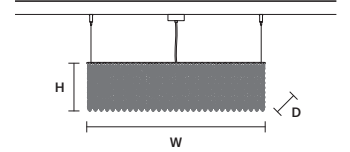

STANDARD LIGHTING

12×E14×10 W MAX (NOT INCL.)

Ⓜ : for the US market, refer to the relevant price list.

CUBO S/LONG/A 

W 50 cm / 19.70"
D 12,5 cm / 4.90"
H 20 cm / 7.90"

STANDARD LIGHTING
4×E14×10 W MAX (NOT INCL.)

CUBO S/LONG/B 

W 50 cm / 19.70"
D 12,5 cm / 4.90"
H 40 cm / 15.70"

STANDARD LIGHTING
7×E14×10 W MAX (NOT INCL.)

CUBO S/LONG/C 

W 50 cm / 19.70"
D 12,5 cm / 4.90"
H 60 cm / 23.60"

STANDARD LIGHTING
7×E14×10 W MAX (NOT INCL.)

CUBO S/LONG/D 

W 75 cm / 29.50"
D 12,5 cm / 4.90"
H 20 cm / 7.90"

STANDARD LIGHTING
5×E14×10 W MAX (NOT INCL.)

CUBO S/LONG/E 

W 75 cm / 29.50"
D 12,5 cm / 4.90"
H 40 cm / 15.70"

STANDARD LIGHTING
9×E14×10 W MAX (NOT INCL.)