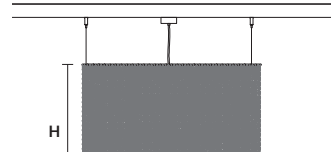

CUBO S/LONG/B 

W 50 cm / 19.70"
D 12,5 cm / 4.90"
H 40 cm / 15.70"

STANDARD LIGHTING
7×E14×10 W MAX (NOT INCL.)

CUBO S/LONG/C 

W 50 cm / 19.70"
D 12,5 cm / 4.90"
H 60 cm / 23.60"

STANDARD LIGHTING
7×E14×10 W MAX (NOT INCL.)

CUBO S/LONG/D 

W 75 cm / 29.50"
D 12,5 cm / 4.90"
H 20 cm / 7.90"

STANDARD LIGHTING
5×E14×10 W MAX (NOT INCL.)

CUBO S/LONG/E 

W 75 cm / 29.50"
D 12,5 cm / 4.90"
H 40 cm / 15.70"

STANDARD LIGHTING
9×E14×10 W MAX (NOT INCL.)

CUBO S/LONG/F 

W 75 cm / 29.50"
D 12,5 cm / 4.90"
H 60 cm / 23.60"

STANDARD LIGHTING
9×E14×10 W MAX (NOT INCL.)

CUBO S/LONG/G 

W 100 cm / 39.40"
D 12,5 cm / 4.90"
H 20 cm / 7.90"

STANDARD LIGHTING
6×E14×10 W MAX (NOT INCL.)