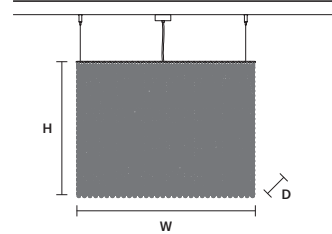

CUBO S/LONG/O

W 75 cm / 29.50"
D 25 cm / 9.80"
H 60 cm / 23.60"

STANDARD LIGHTING
17×E14×10 W MAX (NOT INCL.)