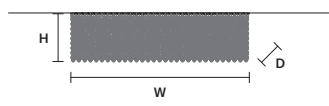

STANDARD LIGHTING
 12×E14×10 W MAX (NOT INCL.)

Ⓢ : for the US market, refer to the relevant price list.

CUBO PL/LONG/M **CE**

w 75 cm / 29.50"
 d 25 cm / 9.80"
 H 20 cm / 7.90"

STANDARD LIGHTING
 9×E14×10 W MAX (NOT INCL.)