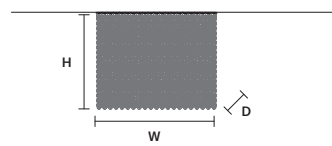

CUBO PL/LONG/B **CE**

w 50 cm / 19.70"
d 12,5 cm / 4.90"
H 40 cm / 15.70"

STANDARD LIGHTING
7×E14×10 W MAX (NOT INCL.)