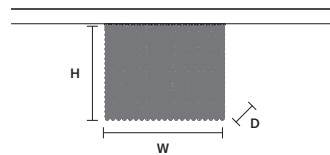

CUBO PL/LONG/K **CE**

w 50 cm / 19.70"
d 25 cm / 9.80"
H 40 cm / 15.70"

STANDARD LIGHTING
12×E14×10 W MAX (NOT INCL.)