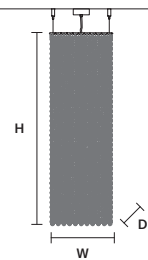

STANDARD LIGHTING

10×E14×10 W MAX (NOT INCL.)

CUBO S/SQUARE/
LARGE 20

W 50 cm / 19.70"
D 50 cm / 19.70"
H 20 cm / 7.90"