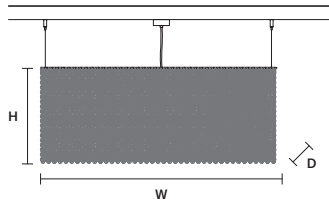

CUBO S/LONG/Q

W 100 cm / 39.40"
D 25 cm / 9.80"
H 40 cm / 15.70"

STANDARD LIGHTING
18×E14×10 W MAX (NOT INCL.)