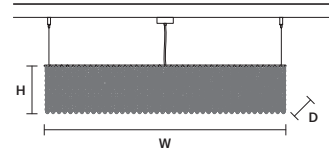

CUBO S/LONG/F 

W 75 cm / 29.50"
D 12,5 cm / 4.90"
H 60 cm / 23.60"

STANDARD LIGHTING
9×E14×10 W MAX (NOT INCL.)

CUBO S/LONG/G 

W 100 cm / 39.40"
D 12,5 cm / 4.90"
H 20 cm / 7.90"

STANDARD LIGHTING
6×E14×10 W MAX (NOT INCL.)