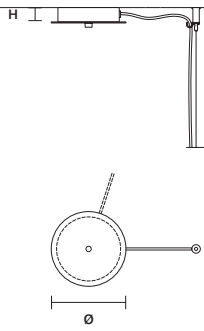

SINGLE CANOPY

SIZE	FINISHINGS	QUANTITY	PRODUCT NAME
Ø 14 cm / 5.50"	● G04	1 ×	CUBO COMBO S100 SQ
H 3 cm / 1.20"		6 ×	CUBO COMBO S64 100 SQ
		1 ×	CUBO COMBO S175 SQ
		1 ×	CUBO COMBO S150 RC
		3 ×	CUBO COMBO S300 RC

RECESSED CANOPY

PRODUCT NAME
CUBO COMBO S12 200 SQ
CUBO COMBO S40 200 RC