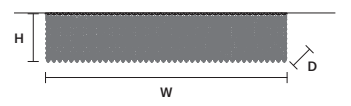

CUBO PL/LONG/P **CE**

w 100 cm / 39.40"
d 25 cm / 9.80"
H 20 cm / 7.90"

STANDARD LIGHTING
12×E14×10 W MAX (NOT INCL.)