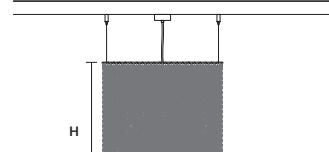

STANDARD LIGHTING

12×E14×10 W MAX (NOT INCL.)

Ⓜ : for the US market, refer to the relevant price list.

CUBO S/LONG/A 

W 50 cm / 19.70"
D 12,5 cm / 4.90"
H 20 cm / 7.90"

STANDARD LIGHTING
4×E14×10 W MAX (NOT INCL.)

CUBO S/LONG/B 

W 50 cm / 19.70"
D 12,5 cm / 4.90"
H 40 cm / 15.70"

STANDARD LIGHTING
7×E14×10 W MAX (NOT INCL.)

CUBO S/LONG/C 

W 50 cm / 19.70"
D 12,5 cm / 4.90"
H 60 cm / 23.60"

STANDARD LIGHTING
7×E14×10 W MAX (NOT INCL.)

CUBO S/LONG/D 

W 75 cm / 29.50"
D 12,5 cm / 4.90"
H 20 cm / 7.90"

STANDARD LIGHTING
5×E14×10 W MAX (NOT INCL.)

CUBO S/LONG/E 

W 75 cm / 29.50"
D 12,5 cm / 4.90"
H 40 cm / 15.70"

STANDARD LIGHTING
9×E14×10 W MAX (NOT INCL.)