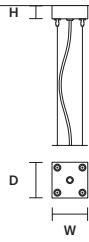

SINGLE CANOPY

SIZE	FINISHINGS	PRODUCT NAME
W 6,7 cm / 2.60"	● G04	CUBO S/SQUARE/SMALL 20
D 6,7 cm / 2.60"		CUBO S/SQUARE/SMALL 40
H 2,5 cm / 1.00"		CUBO S/SQUARE/SMALL 60
		CUBO S/SQUARE/SMALL 80