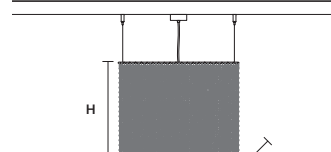

STANDARD LIGHTING

10×E14×10 W MAX (NOT INCL.)

CUBO S/SQUARE/
LARGE 20

W 50 cm / 19.70"
D 50 cm / 19.70"
H 20 cm / 7.90"

STANDARD LIGHTING

12×E14×10 W MAX (NOT INCL.)

CUBO S/SQUARE/
LARGE 40

W 50 cm / 19.70"
D 50 cm / 19.70"
H 40 cm / 15.70"

STANDARD LIGHTING

12×E14×10 W MAX (NOT INCL.)

Ⓜ : for the US market, refer to the relevant price list.

CUBO S/LONG/A 

W 50 cm / 19.70"
D 12,5 cm / 4.90"
H 20 cm / 7.90"

STANDARD LIGHTING
4×E14×10 W MAX (NOT INCL.)

CUBO S/LONG/B 

W 50 cm / 19.70"
D 12,5 cm / 4.90"
H 40 cm / 15.70"

STANDARD LIGHTING
7×E14×10 W MAX (NOT INCL.)

CUBO S/LONG/C 

W 50 cm / 19.70"
D 12,5 cm / 4.90"
H 60 cm / 23.60"

STANDARD LIGHTING
7×E14×10 W MAX (NOT INCL.)