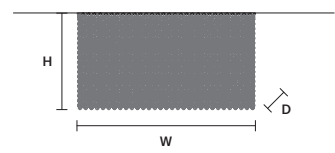

CUBO PL/LONG/N **CE**

w 75 cm / 29.50"
d 25 cm / 9.80"
H 40 cm / 15.70"

STANDARD LIGHTING
17×E14×10 W MAX (NOT INCL.)