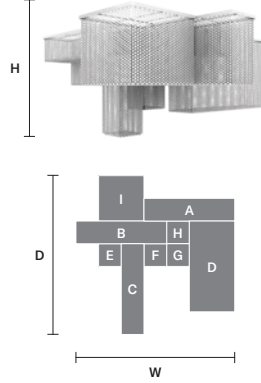

CUBO COMBO PL 100 SQ		CE	CUBO COMBO PL 175 SQ		CE	CUBO COMBO PL8 200 SQ		CE	CUBO COMBO PL21 200 SQ		CE
w	100 cm / 39.40"		w	175 cm / 68.90"		w	200 cm / 78.70"		w	200 cm / 78.70"	
d	100 cm / 39.40"		d	175 cm / 68.90"		d	200 cm / 78.70"		d	200 cm / 78.70"	
H	80 cm / 31.50"		H	80 cm / 31.50"		H	60 cm / 23.60"		H	80 cm / 31.50"	
■	59 kg / 129.80 lb		■	118 kg / 259.60 lb		■	108 kg / 237.60 lb		■	128 kg / 281.60 lb	
STANDARD LIGHTING			STANDARD LIGHTING			STANDARD LIGHTING			STANDARD LIGHTING		
51×E14×10 W MAX (NOT INCL.)			107×E14×10 W MAX (NOT INCL.)			95×E14×10 W MAX (NOT INCL.)			151×E14×10 W MAX (NOT INCL.)		

MODULES

- A 1xCubo PL/Long/B
- B 4xCubo PL/Square/Small 20
- C 3xCubo PL/Square/Small 40
- D 2xCubo PL/Square/Small 80
- E 2xCubo PL/Square/Medium 20
- F 1xCubo PL/Square/Medium 40
- G 2xCubo PL/Square/Medium 60

MODULES

- A 1xCubo PL/Long/P
- B 1xCubo PL/Long/Q
- C 1xCubo PL/Long/R
- D 1xCubo PL/Long/T
- E 1xCubo PL/Square/Medium 20
- F 1xCubo PL/Square/Medium 40
- G 1xCubo PL/Square/Medium 60
- H 1xCubo PL/Square/Medium 80
- I 1xCubo PL/Square/Large 40

MODULES

- A 1xCubo PL/Long/J
- B 1xCubo PL/Long/L
- C 1xCubo PL/Long/N
- D 1xCubo PL/Long/P
- E 1xCubo PL/Long/Q
- F 1xCubo PL/Long/S
- G 1xCubo PL/Square/Medium 20
- H 1xCubo PL/Square/Large 40

MODULES

- A 4xCubo PL/Square/Medium/20
- B 7xCubo PL/Square/Medium/40
- C 7xCubo PL/Square/Medium/60
- D 3xCubo PL/Square/Medium/80