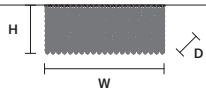

CUBO PL/SQUARE/LARGE 20

W 50 cm / 19.70"
D 50 cm / 19.70"
H 20 cm / 7.90"

STANDARD LIGHTING
12xE14x10 W MAX (NOT INCL.)