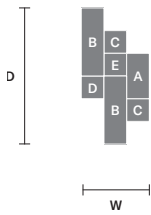

CUBO COMBO PL 150 RC €

w 75 cm / 29.50"
d 150 cm / 59.10"
H 60 cm / 23.60"
■ 54 kg / 118.80 lb

STANDARD LIGHTING
53×E14×10 W MAX (NOT INCL.)

CUBO COMBO PL 300 RC €

w 100 cm / 39.40"
d 300 cm / 118.10"
H 80 cm / 31.50"
■ 189 kg / 415.80 lb

STANDARD LIGHTING
195×E14×10 W MAX (NOT INCL.)

MODULES

- A 1×Cubo PL/Long/K
- B 2×Cubo PL/Long/M
- C 2×Cubo PL/Square/Medium 20
- D 1×Cubo PL/Square/Medium 40
- E 1×Cubo PL/Square/Medium 60

MODULES

- A 6×Cubo PL/Long/I
- B 3×Cubo PL/Long/K
- C 2×Cubo PL/Long/L
- D 1×Cubo PL/Long/O
- E 1×Cubo PL/Long/Q
- F 1×Cubo PL/Square/Medium 20
- G 1×Cubo PL/Square/Medium 60
- H 4×Cubo PL/Square/Medium 80