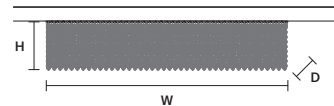

CUBO PL/LONG/R **CE**

w 100 cm / 39.40"
 d 25 cm / 9.80"
 H 60 cm / 23.60"

STANDARD LIGHTING
 18×E14×10 W MAX (NOT INCL.)

CUBO PL/LONG/S **CE**

w 100 cm / 39.40"
 d 50 cm / 19.70"
 H 20 cm / 7.90"

STANDARD LIGHTING
 12×E14×10 W MAX (NOT INCL.)