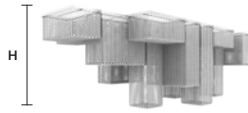

CUBO COMBO PL 150 RC €

w 75 cm / 29.50"
d 150 cm / 59.10"
H 60 cm / 23.60"
■ 54 kg / 118.80 lb

STANDARD LIGHTING
53×E14×10 W MAX (NOT INCL.)

CUBO COMBO PL 300 RC €

w 100 cm / 39.40"
d 300 cm / 118.10"
H 80 cm / 31.50"
■ 189 kg / 415.80 lb

STANDARD LIGHTING
195×E14×10 W MAX (NOT INCL.)

MODULES

- A 1×Cubo PL/Long/K
- B 2×Cubo PL/Long/M
- C 2×Cubo PL/Square/Medium 20
- D 1×Cubo PL/Square/Medium 40
- E 1×Cubo PL/Square/Medium 60

MODULES

- A 6×Cubo PL/Long/I
- B 3×Cubo PL/Long/K
- C 2×Cubo PL/Long/L
- D 1×Cubo PL/Long/O
- E 1×Cubo PL/Long/Q
- F 1×Cubo PL/Square/Medium 20
- G 1×Cubo PL/Square/Medium 60
- H 4×Cubo PL/Square/Medium 80