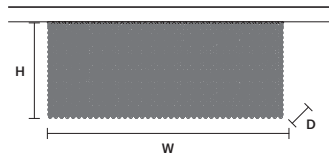

CUBO PL/LONG/P **CE**

w 100 cm / 39.40"
 d 25 cm / 9.80"
 H 20 cm / 7.90"

STANDARD LIGHTING
 12×E14×10 W MAX (NOT INCL.)

CUBO PL/LONG/Q **CE**

w 100 cm / 39.40"
 d 25 cm / 9.80"
 H 40 cm / 15.70"

STANDARD LIGHTING
 18×E14×10 W MAX (NOT INCL.)