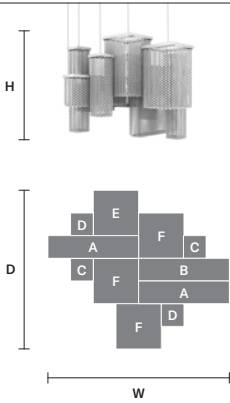

CUBO COMBO S100 SQ

w 100 cm / 39.40"
d 87,5 cm / 34.40"
H 80 cm / 31.50"
■ 60 kg / 132.00 lb

STANDARD LIGHTING

48×E14×10 W MAX (NOT INCL.)

CUBO COMBO S64 100 SQ

w 100 cm / 39.40"
d 100 cm / 39.40"
H 600 cm / 236.20"
■ 181 kg / 398.20 lb

STANDARD LIGHTING

106×E14×10 W MAX (NOT INCL.)

CUBO COMBO S175 SQ

w 175 cm / 68.90"
d 175 cm / 68.90"
H 100 cm / 39.40"
■ 106 kg / 233.20 lb

STANDARD LIGHTING

80×E14×10 W MAX (NOT INCL.)

CUBO COMBO S12 200 SQ

w 200 cm / 78.70"
d 200 cm / 78.70"
H 225 cm / 88.60"
■ 157 kg / 345.40 lb

STANDARD LIGHTING

158×E14×10 W MAX (NOT INCL.)

MODULES

- A 2×Cubo S/Long/A
- B 1×Cubo S/Long/B
- C 2×Cubo S/Square/Small 20
- D 2×Cubo S/Square/Small 60
- E 1×Cubo S/Square/Medium 20
- F 3×Cubo S/Square/Medium 40

MODULES

- A 21×Cubo S/Square/Small/20
- B 22×Cubo S/Square/Small/40
- C 21×Cubo S/Square/Small/60

MODULES

- A 2×Cubo S/Long/L
- B 3×Cubo S/Long/P
- C 2×Cubo S/Square/Medium 80

MODULES

- A 3×Cubo S/Long/K
- B 2×Cubo S/Long/N
- C 1×Cubo S/Long/O
- D 1×Cubo S/Long/Q
- E 1×Cubo S/Long/R
- F 1×Cubo S/Square/Medium/40
- G 1×Cubo S/Square/Medium/60
- H 2×Cubo S/Square/Medium/80