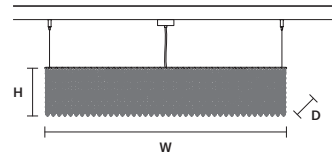

CUBO S/LONG/S

W 100 cm / 39.40"
D 50 cm / 19.70"
H 20 cm / 7.90"

STANDARD LIGHTING
12×E14×10 W MAX (NOT INCL.)