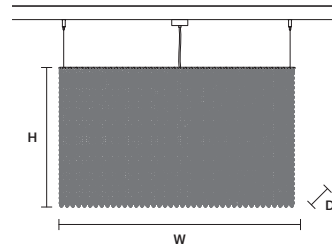

CUBO S/LONG/R

W 100 cm / 39.40"
D 25 cm / 9.80"
H 60 cm / 23.60"

STANDARD LIGHTING
18×E14×10 W MAX (NOT INCL.)