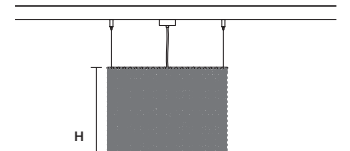

CUBO S/LONG/J 

W 50 cm / 19.70"
D 25 cm / 9.80"
H 20 cm / 7.90"

STANDARD LIGHTING
8×E14×10 W MAX (NOT INCL.)

CUBO S/LONG/K 

W 50 cm / 19.70"
D 25 cm / 9.80"
H 40 cm / 15.70"

STANDARD LIGHTING
12×E14×10 W MAX (NOT INCL.)

CUBO S/LONG/L 

W 50 cm / 19.70"
D 25 cm / 9.80"
H 60 cm / 23.60"

STANDARD LIGHTING
12×E14×10 W MAX (NOT INCL.)

Ⓜ : for the US market, refer to the relevant price list.

CUBO S/LONG/M    

W 75 cm / 29.50"
D 25 cm / 9.80"
H 20 cm / 7.90"