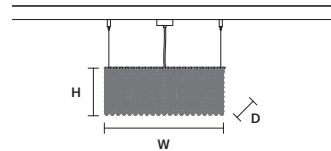

CUBO S/LONG/J

W 50 cm / 19.70"
D 25 cm / 9.80"
H 20 cm / 7.90"

STANDARD LIGHTING
8×E14×10 W MAX (NOT INCL.)