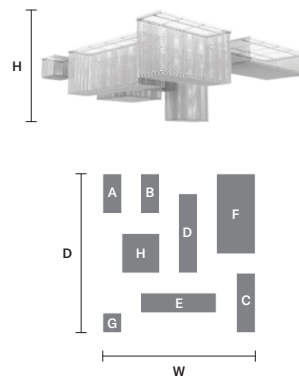

CUBO COMBO PL 100 SQ		CE	CUBO COMBO PL 175 SQ		CE	CUBO COMBO PL8 200 SQ		CE	CUBO COMBO PL21 200 SQ		CE
w	100 cm / 39.40"		w	175 cm / 68.90"		w	200 cm / 78.70"		w	200 cm / 78.70"	
d	100 cm / 39.40"		d	175 cm / 68.90"		d	200 cm / 78.70"		d	200 cm / 78.70"	
H	80 cm / 31.50"		H	80 cm / 31.50"		H	60 cm / 23.60"		H	80 cm / 31.50"	
■	59 kg / 129.80 lb		■	118 kg / 259.60 lb		■	108 kg / 237.60 lb		■	128 kg / 281.60 lb	
STANDARD LIGHTING			STANDARD LIGHTING			STANDARD LIGHTING			STANDARD LIGHTING		
51×E14×10 W MAX (NOT INCL.)			107×E14×10 W MAX (NOT INCL.)			95×E14×10 W MAX (NOT INCL.)			151×E14×10 W MAX (NOT INCL.)		

MODULES

- A 1xCubo PL/Long/B
- B 4xCubo PL/Square/Small 20
- C 3xCubo PL/Square/Small 40
- D 2xCubo PL/Square/Small 80
- E 2xCubo PL/Square/Medium 20
- F 1xCubo PL/Square/Medium 40
- G 2xCubo PL/Square/Medium 60

MODULES

- A 1xCubo PL/Long/P
- B 1xCubo PL/Long/Q
- C 1xCubo PL/Long/R
- D 1xCubo PL/Long/T
- E 1xCubo PL/Square/Medium 20
- F 1xCubo PL/Square/Medium 40
- G 1xCubo PL/Square/Medium 60
- H 1xCubo PL/Square/Medium 80
- I 1xCubo PL/Square/Large 40

MODULES

- A 1xCubo PL/Long/J
- B 1xCubo PL/Long/L
- C 1xCubo PL/Long/N
- D 1xCubo PL/Long/P
- E 1xCubo PL/Long/Q
- F 1xCubo PL/Long/S
- G 1xCubo PL/Square/Medium 20
- H 1xCubo PL/Square/Large 40

MODULES

- A 4xCubo PL/Square/Medium/20
- B 7xCubo PL/Square/Medium/40
- C 7xCubo PL/Square/Medium/60
- D 3xCubo PL/Square/Medium/80