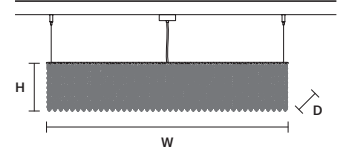

CUBO S/LONG/P

W 100 cm / 39.40"
D 25 cm / 9.80"
H 20 cm / 7.90"

STANDARD LIGHTING
12×E14×10 W MAX (NOT INCL.)