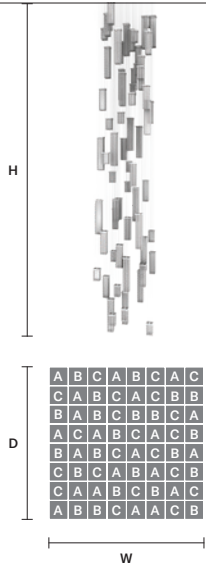

CUBO COMBO S100 SQ

w 100 cm / 39.40"
d 87,5 cm / 34.40"
H 80 cm / 31.50"
■ 60 kg / 132.00 lb

STANDARD LIGHTING

48×E14×10 W MAX (NOT INCL.)

CUBO COMBO S64 100 SQ

w 100 cm / 39.40"
d 100 cm / 39.40"
H 600 cm / 236.20"
■ 181 kg / 398.20 lb

STANDARD LIGHTING

106×E14×10 W MAX (NOT INCL.)

CUBO COMBO S175 SQ

w 175 cm / 68.90"
d 175 cm / 68.90"
H 100 cm / 39.40"
■ 106 kg / 233.20 lb

STANDARD LIGHTING

80×E14×10 W MAX (NOT INCL.)

CUBO COMBO S12 200 SQ

w 200 cm / 78.70"
d 200 cm / 78.70"
H 225 cm / 88.60"
■ 157 kg / 345.40 lb

STANDARD LIGHTING

158×E14×10 W MAX (NOT INCL.)

MODULES

- A 2×Cubo S/Long/A
- B 1×Cubo S/Long/B
- C 2×Cubo S/Square/Small 20
- D 2×Cubo S/Square/Small 60
- E 1×Cubo S/Square/Medium 20
- F 3×Cubo S/Square/Medium 40

MODULES

- A 21×Cubo S/Square/Small/20
- B 22×Cubo S/Square/Small/40
- C 21×Cubo S/Square/Small/60

MODULES

- A 2×Cubo S/Long/L
- B 3×Cubo S/Long/P
- C 2×Cubo S/Square/Medium 80

MODULES

- A 3×Cubo S/Long/K
- B 2×Cubo S/Long/N
- C 1×Cubo S/Long/O
- D 1×Cubo S/Long/Q
- E 1×Cubo S/Long/R
- F 1×Cubo S/Square/Medium/40
- G 1×Cubo S/Square/Medium/60
- H 2×Cubo S/Square/Medium/80