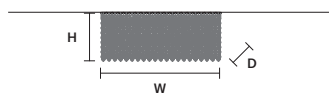

CUBO PL/LONG/A **CE**

w 50 cm / 19.70"
d 12,5 cm / 4.90"
H 20 cm / 7.90"

STANDARD LIGHTING
4×E14×10 W MAX (NOT INCL.)