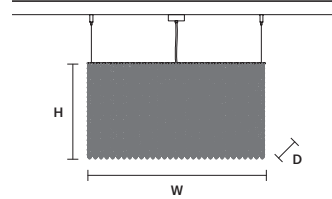

CUBO S/LONG/N

W 75 cm / 29.50"
D 25 cm / 9.80"
H 40 cm / 15.70"

STANDARD LIGHTING
17×E14×10 W MAX (NOT INCL.)