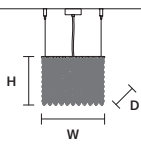

STANDARD LIGHTING

3×E14×10 W MAX (NOT INCL.)

CUBO S/SQUARE/
MEDIUM 20

W 25 cm / 9.80"
D 25 cm / 9.80"
H 20 cm / 7.90"

STANDARD LIGHTING

4×E14×10 W MAX (NOT INCL.)

CUBO S/SQUARE/
MEDIUM 40

W 25 cm / 9.80"
D 25 cm / 9.80"
H 40 cm / 15.70"