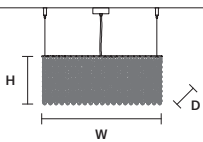

STANDARD LIGHTING

10×E14×10 W MAX (NOT INCL.)

CUBO S/SQUARE/
LARGE 20

W 50 cm / 19.70"
D 50 cm / 19.70"
H 20 cm / 7.90"

STANDARD LIGHTING

12×E14×10 W MAX (NOT INCL.)

CUBO S/SQUARE/
LARGE 40

W 50 cm / 19.70"
D 50 cm / 19.70"
H 40 cm / 15.70"