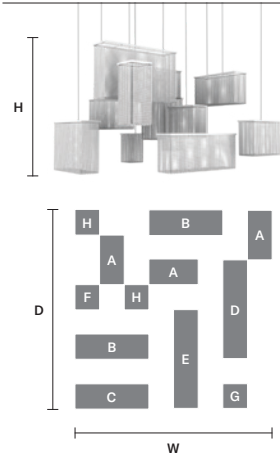

CUBO COMBO S100 SQ

w 100 cm / 39.40"
d 87,5 cm / 34.40"
H 80 cm / 31.50"
■ 60 kg / 132.00 lb

STANDARD LIGHTING

48×E14×10 W MAX (NOT INCL.)

CUBO COMBO S64 100 SQ

w 100 cm / 39.40"
d 100 cm / 39.40"
H 600 cm / 236.20"
■ 181 kg / 398.20 lb

STANDARD LIGHTING

106×E14×10 W MAX (NOT INCL.)

CUBO COMBO S175 SQ

w 175 cm / 68.90"
d 175 cm / 68.90"
H 100 cm / 39.40"
■ 106 kg / 233.20 lb

STANDARD LIGHTING

80×E14×10 W MAX (NOT INCL.)

CUBO COMBO S12 200 SQ

w 200 cm / 78.70"
d 200 cm / 78.70"
H 225 cm / 88.60"
■ 157 kg / 345.40 lb

STANDARD LIGHTING

158×E14×10 W MAX (NOT INCL.)

MODULES

- A 2×Cubo S/Long/A
- B 1×Cubo S/Long/B
- C 2×Cubo S/Square/Small 20
- D 2×Cubo S/Square/Small 60
- E 1×Cubo S/Square/Medium 20
- F 3×Cubo S/Square/Medium 40

MODULES

- A 21×Cubo S/Square/Small/20
- B 22×Cubo S/Square/Small/40
- C 21×Cubo S/Square/Small/60

MODULES

- A 2×Cubo S/Long/L
- B 3×Cubo S/Long/P
- C 2×Cubo S/Square/Medium 80

MODULES

- A 3×Cubo S/Long/K
- B 2×Cubo S/Long/N
- C 1×Cubo S/Long/O
- D 1×Cubo S/Long/Q
- E 1×Cubo S/Long/R
- F 1×Cubo S/Square/Medium/40
- G 1×Cubo S/Square/Medium/60
- H 2×Cubo S/Square/Medium/80