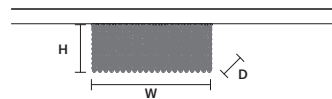

CUBO PL/LONG/J **CE**

w 50 cm / 19.70"
d 25 cm / 9.80"
H 20 cm / 7.90"

STANDARD LIGHTING
8×E14×10 W MAX (NOT INCL.)