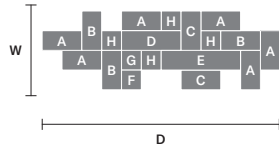

CUBO COMBO PL 150 RC €

w 75 cm / 29.50"
d 150 cm / 59.10"
H 60 cm / 23.60"
■ 54 kg / 118.80 lb

STANDARD LIGHTING
53×E14×10 W MAX (NOT INCL.)

CUBO COMBO PL 300 RC €

w 100 cm / 39.40"
d 300 cm / 118.10"
H 80 cm / 31.50"
■ 189 kg / 415.80 lb

STANDARD LIGHTING
195×E14×10 W MAX (NOT INCL.)

MODULES

- A 1×Cubo PL/Long/K
- B 2×Cubo PL/Long/M
- C 2×Cubo PL/Square/Medium 20
- D 1×Cubo PL/Square/Medium 40
- E 1×Cubo PL/Square/Medium 60

MODULES

- A 6×Cubo PL/Long/I
- B 3×Cubo PL/Long/K
- C 2×Cubo PL/Long/L
- D 1×Cubo PL/Long/O
- E 1×Cubo PL/Long/Q
- F 1×Cubo PL/Square/Medium 20
- G 1×Cubo PL/Square/Medium 60
- H 4×Cubo PL/Square/Medium 80