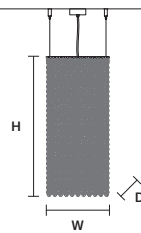

STANDARD LIGHTING

3×E14×10 W MAX (NOT INCL.)

CUBO S/SQUARE/
MEDIUM 20

W 25 cm / 9.80"
D 25 cm / 9.80"
H 20 cm / 7.90"

STANDARD LIGHTING

4×E14×10 W MAX (NOT INCL.)

CUBO S/SQUARE/
MEDIUM 40

W 25 cm / 9.80"
D 25 cm / 9.80"
H 40 cm / 15.70"

STANDARD LIGHTING

7×E14×10 W MAX (NOT INCL.)

CUBO S/SQUARE/
MEDIUM 60

W 25 cm / 9.80"
D 25 cm / 9.80"
H 60 cm / 23.60"

STANDARD LIGHTING

8×E14×10 W MAX (NOT INCL.)

CUBO S/SQUARE/
MEDIUM 80

W 25 cm / 9.80"
D 25 cm / 9.80"
H 80 cm / 31.50"

STANDARD LIGHTING

10×E14×10 W MAX (NOT INCL.)

CUBO S/SQUARE/
LARGE 20

W 50 cm / 19.70"
D 50 cm / 19.70"
H 20 cm / 7.90"

STANDARD LIGHTING

12×E14×10 W MAX (NOT INCL.)

CUBO S/SQUARE/
LARGE 40

W 50 cm / 19.70"
D 50 cm / 19.70"
H 40 cm / 15.70"