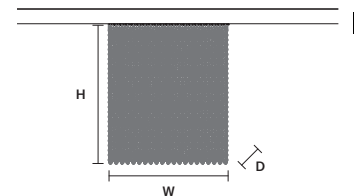

CUBO PL/LONG/L **CE**

w 50 cm / 19.70"
d 25 cm / 9.80"
H 60 cm / 23.60"

STANDARD LIGHTING
12×E14×10 W MAX (NOT INCL.)

Ⓢ : for the US market, refer to the relevant price list.