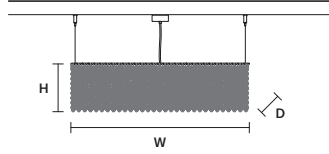

CUBO S/LONG/M

W 75 cm / 29.50"
D 25 cm / 9.80"
H 20 cm / 7.90"

STANDARD LIGHTING
9×E14×10 W MAX (NOT INCL.)