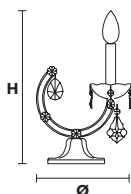

TECHNICAL INFORMATION	LIGHTING SYSTEM	VERSION
	STANDARD LIGHTING	CE *
Ø 20 cm / 7.87" H 28 cm / 11.02"	1×E14×10 W max (not included). Triac Dimmable	VE 944/TL1 MT-CG
	INTEGRATED LED LIGHTING	CE
	1×LED source -4 W tot Control system: DMX On request Radio Control and Masiero Smart Light App only for RW version.	VE 944/TL1 RW/DW