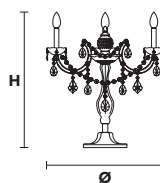

VE 944/TL3

TECHNICAL INFORMATION	LIGHTING SYSTEM	VERSION
	STANDARD LIGHTING	CE *
Ø 45 cm / 17.72" H 60 cm / 23.62"	3×E14×10 W max (not included). Triac Dimmable	VE 944/TL3 MT-CG
	INTEGRATED LED LIGHTING	CE
	3×LED source -12 W tot Control system: DMX On request Radio Control and Masiero Smart Light App only for RW version.	VE 944/TL3 RW/DW

* only for US market.
: for the US market, refer to the relevant price list.