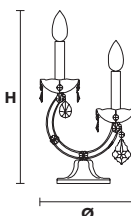

VE 944/TL2

TECHNICAL INFORMATION	LIGHTING SYSTEM	VERSION
	STANDARD LIGHTING	CE *
Ø 20 cm / 7.87" H 35 cm / 13.78"	2×E14×10 W max (not included). Triac Dimmable	VE 944/TL2 MT-CG
	INTEGRATED LED LIGHTING	CE
	2×LED source -8 W tot Control system: DMX On request Radio Control and Masiero Smart Light App only for RW version.	VE 944/TL2 RW/DW