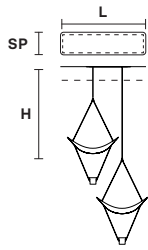

VOLLEE C2G LN 75

Suspension

TECHNICAL INFORMATION

L 75 cm / 29.52"
SP 20 cm / 7.87"
H max 240 cm / 94.48"

LED x 15 W CRI>90
3000 K - 1830 Nominal lm
Dimmable: 0 - 10 V