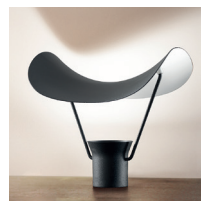

Finishings

V98 Bianco gofrato
Embossed white

V91 Nero gofrato
Embossed black

V99 Oro opaco verniciato
Painted matt gold

V55 Carta da zucchero
Mid Blue

V24 Zucca
Pumpkin

Family

Ceiling

Suspension

Applique

Table lamp

Standard cables for all suspensions

VOLLEE S1 G

L 52 cm / 20.47"
SP 36 cm / 14.17"
H 88 cm / 34.65"

LED x 7,5 W CRI>90
 3000 K - 915 Nominal lm
Dimmable: NO

VOLLEE S1 P DOWN