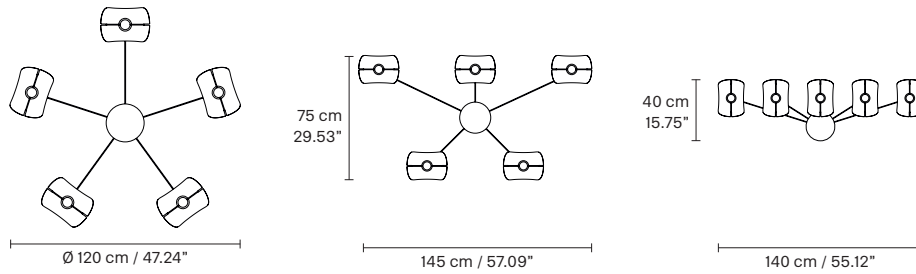

VOLLEE C4 G

VOLLEE C 2+2

VOLLEE C5 P

VOLLEE C5 P X4