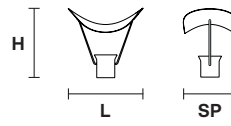

VOLLEE TL

Table Lamp

TECHNICAL INFORMATION

L 25 cm / 9.84"
SP 17.5 cm / 6.89"
H 23 cm / 9.05"

LED x 5 W CRI>80 - 110V
3000 K - 410 Nominal lm
Dimmable: OWN BUTTON