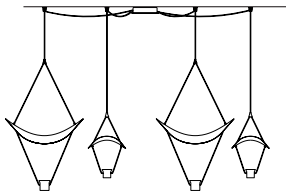

VOLLEE C2+2

Suspension

TECHNICAL INFORMATION

LED x 25,6 W CRI>90
3000 K - 3200 Nominal lm
Dimmable: 0 - 10 V