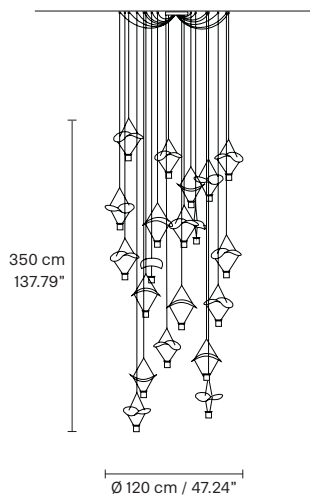

VOLLEE C5 P X4