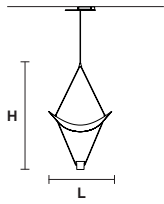

Standard cables for all suspensions

VOLLEE S1G

Suspension

TECHNICAL INFORMATION

L 52 cm / 20.47"
SP 36 cm / 14.17"
H 88 cm / 34.65"

LED x 7,5 W CRI>90
 3000 K - 915 Nominal lm
Dimmable: 0 - 10 V

VOLLEE S1P DOWN