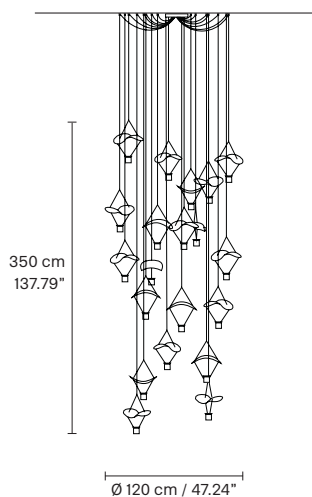

Suspension

Applique

Table lamp

Standard cables for all suspensions

VOLLEE S1 G

L 52 cm / 20.47"
SP 36 cm / 14.17"
H 88 cm / 34.65"

LED x 7,5 W CRI>90
 3000 K - 915 Nominal lm
Dimmable: NO

VOLLEE S1 P DOWN

L 25 cm / 9.84"
SP 17,5 cm / 6.89"
H 44 cm / 17.32"

LED x 6,6 W CRI>90
 3000 K - 825 Nominal lm
Dimmable: NO

VOLLEE S1 P UP

L 25 cm / 9.84"
SP 17,5 cm / 6.89"
H 44 cm / 17.32"

LED x 6,6 W CRI>90
 3000 K - 825 Nominal lm
Dimmable: NO

VOLLEE C4 G

VOLLEE C 2+2

VOLLEE C5 P

VOLLEE C5 P X4

Ⓜ : for the US market, refer to the relevant price list.

VOLLEE C2G LN 75  

L 75 cm / 29.52"
SP 20 cm / 7.87"
H max 240 cm / 94.48"

LED x 12,8 W CRI>90
 3000 K - 1600 Nominal lm
Dimmable: 1-10V + PUSH

VOLLEE C4P LN 125  

L 125 cm / 49.21"
SP 20 cm / 7.87"
H max 200 cm / 78.74"

LED x 25,6 W CRI>90
 3000 K - 3200 Nominal lm
Dimmable: 1-10V + PUSH

VOLLEE C4G RD 60  

Ø 60 cm / 23.62"
H max 240 cm / 94.48"

LED x 25,6 W CRI>80
 3000 K - 3200 Nominal lm
Dimmable: 1-10 V + PUSH