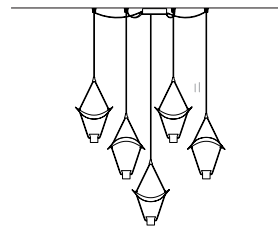

VOLLEE C5 P

LED x 31 W CRI>90
3000 K - 3900 Nominal lm
Dimmable: 1-10V + PUSH + DALI