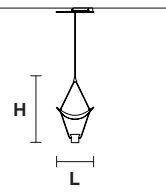

Standard cables for all suspensions

VOLLEE S1G

Suspension

TECHNICAL INFORMATION

L 52 cm / 20.47"
SP 36 cm / 14.17"
H 88 cm / 34.65"

LED x 7,5 W CRI>90
 3000 K - 915 Nominal lm
Dimmable: 0 - 10 V

VOLLEE S1P DOWN

Suspension

TECHNICAL INFORMATION

L 25 cm / 9.84"
SP 17,5 cm / 6.89"
H 44 cm / 17.32"

LED x 6,6 W CRI>90
 3000 K - 825 Nominal lm
Dimmable: 0 - 10 V

VOLLEE S1P UP

Suspension

TECHNICAL INFORMATION

L 25 cm / 9.84"
SP 17,5 cm / 6.89"
H 44 cm / 17.32"