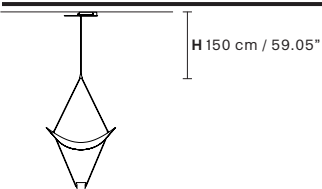

Standard cables for all suspensions