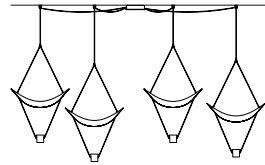

VOLLEE C4 G

Suspension

TECHNICAL INFORMATION

LED x 25,6 W CRI>90
3000 K - 3200 Nominal lm
Dimmable: 0-10V