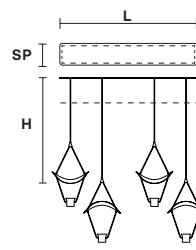

VOLLEE C4P LN 125

Suspension

TECHNICAL INFORMATION

L 125 cm / 49.21"
SP 20 cm / 7.87"
H max 200 cm / 78.74"

LED x 25,6 W CRI>90
3000 K - 3200 Nominal lm
Dimmable: 0 - 10 V