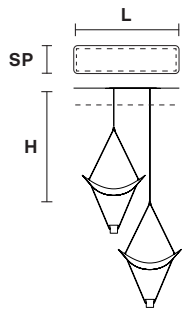

Suspension

Applique

Table lamp

Standard cables for all suspensions

VOLLEE S1 G

L 52 cm / 20.47"
SP 36 cm / 14.17"
H 88 cm / 34.65"

LED x 7,5 W CRI>90
 3000 K - 915 Nominal lm
Dimmable: NO

VOLLEE S1 P DOWN

L 25 cm / 9.84"
SP 17,5 cm / 6.89"
H 44 cm / 17.32"

LED x 6,6 W CRI>90
 3000 K - 825 Nominal lm
Dimmable: NO

VOLLEE S1 P UP

L 25 cm / 9.84"
SP 17,5 cm / 6.89"
H 44 cm / 17.32"

LED x 6,6 W CRI>90
 3000 K - 825 Nominal lm
Dimmable: NO

VOLLEE C4 G

VOLLEE C 2+2

VOLLEE C5 P

VOLLEE C5 P X4

Ⓜ : for the US market, refer to the relevant price list.

VOLLEE C2G LN 75  

L 75 cm / 29.52"
SP 20 cm / 7.87"
H max 240 cm / 94.48"

LED x 12,8 W CRI>90
 3000 K - 1600 Nominal lm
Dimmable: 1-10V + PUSH

VOLLEE C4P LN 125  

L 125 cm / 49.21"
SP 20 cm / 7.87"
H max 200 cm / 78.74"

LED x 25,6 W CRI>90
 3000 K - 3200 Nominal lm
Dimmable: 1-10V + PUSH

VOLLEE C4G RD 60  

Ø 60 cm / 23.62"
H max 240 cm / 94.48"

LED x 25,6 W CRI>80
 3000 K - 3200 Nominal lm
Dimmable: 1-10 V + PUSH