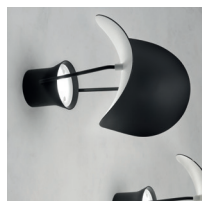

Suspension

Applique

Table lamp

Standard cables for all suspensions

VOLLEE S1 G

L 52 cm / 20.47"
SP 36 cm / 14.17"
H 88 cm / 34.65"

LED x 7,5 W CRI>90
 3000 K - 915 Nominal lm
Dimmable: NO

VOLLEE S1 P DOWN