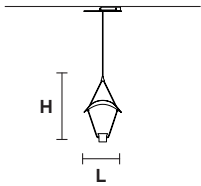

Standard cables for all suspensions

VOLLEE S1G

Suspension

TECHNICAL INFORMATION

L 52 cm / 20.47"
SP 36 cm / 14.17"
H 88 cm / 34.65"

LED x 7,5 W CRI>90
 3000 K - 915 Nominal lm
Dimmable: 0 - 10 V

VOLLEE S1P DOWN

Suspension

TECHNICAL INFORMATION

L 25 cm / 9.84"
SP 17,5 cm / 6.89"
H 44 cm / 17.32"

LED x 6,6 W CRI>90
 3000 K - 825 Nominal lm
Dimmable: 0 - 10 V

VOLLEE S1P UP

Suspension

TECHNICAL INFORMATION

L 25 cm / 9.84"
SP 17,5 cm / 6.89"
H 44 cm / 17.32"