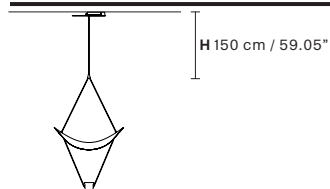

Suspension

Applique

Table lamp

Standard cables for all suspensions

VOLLEE S1 G

L 52 cm / 20.47"
SP 36 cm / 14.17"
H 88 cm / 34.65"

LED x 7,5 W CRI>90
 3000 K - 915 Nominal lm
Dimmable: NO

VOLLEE S1 P DOWN

L 25 cm / 9.84"
SP 17,5 cm / 6.89"
H 44 cm / 17.32"

LED x 6,6 W CRI>90
 3000 K - 825 Nominal lm
Dimmable: NO

VOLLEE S1 P UP

L 25 cm / 9.84"
SP 17,5 cm / 6.89"
H 44 cm / 17.32"

LED x 6,6 W CRI>90
 3000 K - 825 Nominal lm
Dimmable: NO

VOLLEE C4 G

VOLLEE C 2+2

VOLLEE C5 P

VOLLEE C5 P X4

Ⓜ : for the US market, refer to the relevant price list.

VOLLEE C2G LN 75  

L 75 cm / 29.52"
SP 20 cm / 7.87"
H max 240 cm / 94.48"

LED x 12,8 W CRI>90
 3000 K - 1600 Nominal lm
Dimmable: 1-10V + PUSH

VOLLEE C4P LN 125  

L 125 cm / 49.21"
SP 20 cm / 7.87"
H max 200 cm / 78.74"

LED x 25,6 W CRI>90
 3000 K - 3200 Nominal lm
Dimmable: 1-10V + PUSH

VOLLEE C4G RD 60  

Ø 60 cm / 23.62"
H max 240 cm / 94.48"

LED x 25,6 W CRI>80
 3000 K - 3200 Nominal lm
Dimmable: 1-10 V + PUSH