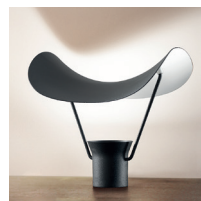

V99 Oro opaco verniciato
Painted matt gold

V55 Carta da zucchero
Mid Blue

V24 Zucca
Pumpkin

Family

Ceiling

Suspension

Applique

Table lamp