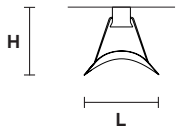

VOLLEE PL1 P

Ceiling

VOLLEE PL1 G

Ceiling

L 25 cm / 9.84"
SP 17.5 cm / 6.89"
H 22.5cm / 8.86"

LED x 5 W CRI>80 - 110V
3000 K - 410 Nominal lm
Dimmable: TRIAC