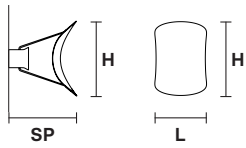

TECHNICAL INFORMATIONS

L 52 cm / 20.47"
SP 36 cm / 14.17"
H 48 cm / 18.90"

LED x 5 W CRI>80 - 110V
 3000 K - 410 Nominal lm
Dimmable: TRIAC

VOLLEE A1 P

Applique

TECHNICAL INFORMATION

L 17.5 cm / 6.89"
SP 22.5 cm / 8.86"
H 25 cm / 9.84"