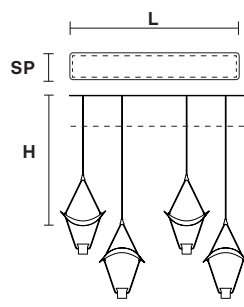

Suspension

Applique

Table lamp

Standard cables for all suspensions

VOLLEE S1 G

L 52 cm / 20.47"
SP 36 cm / 14.17"
H 88 cm / 34.65"

LED x 7,5 W CRI>90
 3000 K - 915 Nominal lm
Dimmable: NO

VOLLEE S1 P DOWN

L 25 cm / 9.84"
SP 17,5 cm / 6.89"
H 44 cm / 17.32"

LED x 6,6 W CRI>90
 3000 K - 825 Nominal lm
Dimmable: NO

VOLLEE S1 P UP

L 25 cm / 9.84"
SP 17,5 cm / 6.89"
H 44 cm / 17.32"

LED x 6,6 W CRI>90
 3000 K - 825 Nominal lm
Dimmable: NO

VOLLEE C4 G

VOLLEE C 2+2

VOLLEE C5 P

VOLLEE C5 P X4

Ⓜ : for the US market, refer to the relevant price list.

VOLLEE C2G LN 75  

L 75 cm / 29.52"
SP 20 cm / 7.87"
H max 240 cm / 94.48"

LED x 12,8 W CRI>90
 3000 K - 1600 Nominal lm
Dimmable: 1-10V + PUSH

VOLLEE C4P LN 125  

L 125 cm / 49.21"
SP 20 cm / 7.87"
H max 200 cm / 78.74"

LED x 25,6 W CRI>90
 3000 K - 3200 Nominal lm
Dimmable: 1-10V + PUSH

VOLLEE C4G RD 60  

Ø 60 cm / 23.62"
H max 240 cm / 94.48"

LED x 25,6 W CRI>80
 3000 K - 3200 Nominal lm
Dimmable: 1-10 V + PUSH