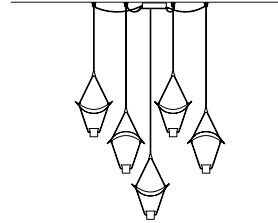

VOLLEE C5 P

Suspension

TECHNICAL INFORMATION

LED x31 W CRI>90
3000 K - 3900 Nominal lm
Dimmable: 0 - 10 V