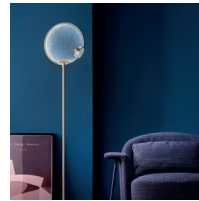

VD Vetro verde
Green glass

AZ Vetro azzurro
Light Blue glass

RS Vetro rosa
Pink glass

Family

Suspension

Applique

Table lamp

Floor lamp