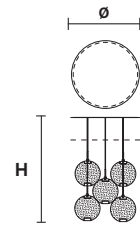

HORO C5 RD 80

Ø 80 cm / 31.49"
H max 155 cm / 61.02"

LED x 72W CRI>95
3000 K - 6480 Nominal lm
Dimmable: 0 - 10 V