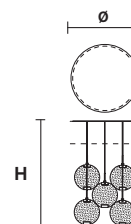

TECHNICAL INFORMATION

L 125 cm / 49.21"

SP 20 cm / 7.87"

H max 155 cm / 61.02"

LED x 43,2W CRI>95
3000 K - 3888 Nominal lm
Dimmable: 0-10 V

HORO C5 LN 175

TECHNICAL INFORMATION

L 175 cm / 68.89"

SP 20 cm / 7.87"

H max 155 cm / 61.02"

LED x 72W CRI>95
3000 K - 6480 Nominal lm
Dimmable: 0-10 V

HORO C3 RD 60

TECHNICAL INFORMATION

Ø 60 cm / 23.62"

H max 155 cm / 61.02"

LED x 43,2W CRI>95
3000 K - 3888 Nominal lm
Dimmable: 0-10 V

HORO C5 RD 80

TECHNICAL INFORMATION

Ø 80 cm / 31.49"

H max 155 cm / 61.02"

LED x 72W CRI>95
3000 K - 6480 Nominal lm
Dimmable: 0-10 V

HORO A

Applique

TECHNICAL INFORMATION

L 30 cm / 11.81"
SP 12 cm / 4.72"
H 30 cm / 11.81"

LED x 14,4W CRI>95
 3000 K - 1296 Nominal lm
Dimmable: 0 - 10 V

HORO TL

Table Lamp

TECHNICAL INFORMATION

L 30 cm / 11.81"
SP 20 cm / 7.87"
H 60 cm / 23.62"