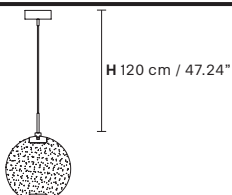

Standard cables for all chandeliers/suspensions