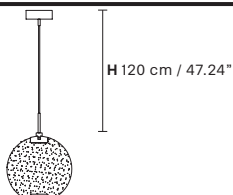

Standard cables for all chandeliers/suspensions