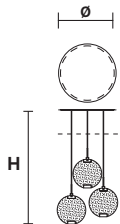

TECHNICAL INFORMATION

L 125 cm / 49.21"

SP 20 cm / 7.87"

H max 155 cm / 61.02"

LED x 43,2W CRI>95
3000 K - 3888 Nominal lm
Dimmable: 0-10 V

HORO C5 LN 175

TECHNICAL INFORMATION

L 175 cm / 68.89"

SP 20 cm / 7.87"

H max 155 cm / 61.02"

LED x 72W CRI>95
3000 K - 6480 Nominal lm
Dimmable: 0-10 V

HORO C3 RD 60

TECHNICAL INFORMATION

Ø 60 cm / 23.62"

H max 155 cm / 61.02"

LED x 43,2W CRI>95
3000 K - 3888 Nominal lm
Dimmable: 0-10 V

HORO C5 RD 80

TECHNICAL INFORMATION

Ø 80 cm / 31.49"

H max 155 cm / 61.02"

LED x 72W CRI>95
3000 K - 6480 Nominal lm
Dimmable: 0-10 V

HORO A

Applique

TECHNICAL INFORMATION

L 30 cm / 11.81"
SP 12 cm / 4.72"
H 30 cm / 11.81"

LED x 14,4W CRI>95
 3000 K - 1296 Nominal lm
Dimmable: 0 - 10 V

HORO TL

Table Lamp

TECHNICAL INFORMATION

L 30 cm / 11.81"
SP 20 cm / 7.87"
H 60 cm / 23.62"