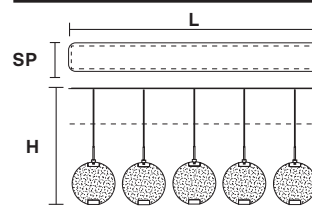

TECHNICAL INFORMATION

L 125 cm / 49.21"

SP 20 cm / 7.87"

H max 155 cm / 61.02"

LED x 43,2W CRI>95
3000 K - 3888 Nominal lm
Dimmable: 0-10 V

HORO C5 LN 175

TECHNICAL INFORMATION

L 175 cm / 68.89"