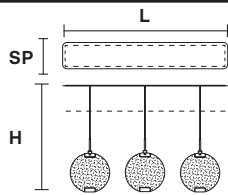

TECHNICAL INFORMATION

L 125 cm / 49.21"

SP 20 cm / 7.87"

H max 155 cm / 61.02"

LED x 43,2W CRI>95
3000 K - 3888 Nominal lm
Dimmable: 0-10 V

HORO C5 LN 175

TECHNICAL INFORMATION

L 175 cm / 68.89"