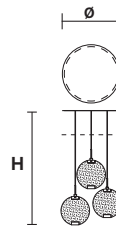

HOROS5

LED x 72W CRI>95
 3000 K - 6480 Nominal lm
Dimmable: PUSH

HORO C3 LN 125  

L 125 cm / 49.21"
SP 20 cm / 7.87"
H max 155 cm / 61.02"

LED x 43,2W CRI>95
 3000 K - 3888 Nominal lm
Dimmable: 0 - 10 V

HORO C5 LN 175  

L 175 cm / 68.89"
SP 20 cm / 7.87"
H max 155 cm / 61.02"

LED x 72W CRI>95
 3000 K - 6480 Nominal lm
Dimmable: 0 - 10 V

HORO C3 RD 60  

Ø 60 cm / 23.62"
H max 155 cm / 61.02"

LED x 43,2W CRI>95
 3000 K - 3888 Nominal lm
Dimmable: 0 - 10 V

HORO C5 RD 80

TECHNICAL INFORMATION

Ø 80 cm / 31.49"

H max 155 cm / 61.02"

LED x 72W CRI>95
3000 K - 6480 Nominal lm
Dimmable: 0-10 V

HORO A

Applique

TECHNICAL INFORMATION

L 30 cm / 11.81"
SP 12 cm / 4.72"
H 30 cm / 11.81"

LED x 14,4W CRI>95
 3000 K - 1296 Nominal lm
Dimmable: 0 - 10 V

HORO TL

Table Lamp

TECHNICAL INFORMATION

L 30 cm / 11.81"
SP 20 cm / 7.87"
H 60 cm / 23.62"