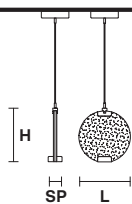

HORO S1

Suspension

TECHNICAL INFORMATION

L 30 cm / 11.81"
SP 8 cm / 3.14"
H 34 cm / 13.38"

LED x 14,4W CRI>95
3000 K - 1296 Nominal lm
Dimmable: 0 - 10 V