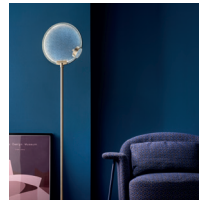

VD Vetro verde
Green glass

AZ Vetro azzurro
Light Blue glass

RS Vetro rosa
Pink glass

Family

Suspension

Applique

Table lamp

Floor lamp