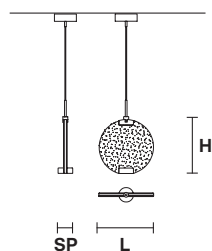

HOROS1

L 30 cm / 11.81"
SP 8 cm / 3.14"
H 34 cm / 13.38"

LED x 14,4W CRI>95
3000 K - 1296 Nominal lm
Not Dimmable