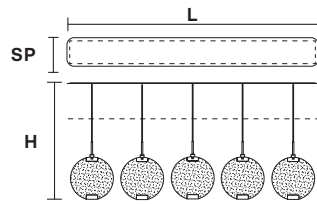

HOROS5

LED x 72W CRI>95
 3000 K - 6480 Nominal lm
Dimmable: PUSH

HORO C3 LN 125  

L 125 cm / 49.21"
SP 20 cm / 7.87"
H max 155 cm / 61.02"

LED x 43,2W CRI>95
 3000 K - 3888 Nominal lm
Dimmable: 0 - 10 V

HORO C5 LN 175  

L 175 cm / 68.89"
SP 20 cm / 7.87"
H max 155 cm / 61.02"

LED x 72W CRI>95
 3000 K - 6480 Nominal lm
Dimmable: 0 - 10 V

HORO C3 RD 60  

Ø 60 cm / 23.62"
H max 155 cm / 61.02"

LED x 43,2W CRI>95
 3000 K - 3888 Nominal lm
Dimmable: 0 - 10 V