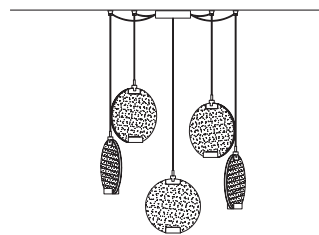

HOROS5

LED x 72W CRI>95
3000 K - 6480 Nominal lm
Dimmable: PUSH