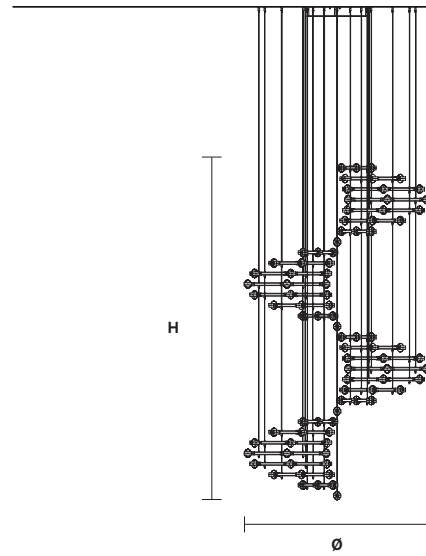

### TECHNICAL INFORMATION

**Ø** 126 cm / 49.60"  
**H** 223 cm / 87.79"  
**W** 42 kg / 92.59 lb

192 LED LIGHTS CRI > 80  
 3000 K - 288W - 37440 Nominal lm

Dimmable PUSH or DMX on request.

**Fixing:** 1 x canopy  
 32 x single steel cables.  
 The canopy contains:  
 2 x drivers  
 2 x control boards

# MASIERO

RAQAM P4 BASIC BATCH A - MODULO 7 X 32

CE 

**Struttura in metallo ricoperto in vetro, illuminazione LED.**

Metal frame covered with glass, LED lighting system.