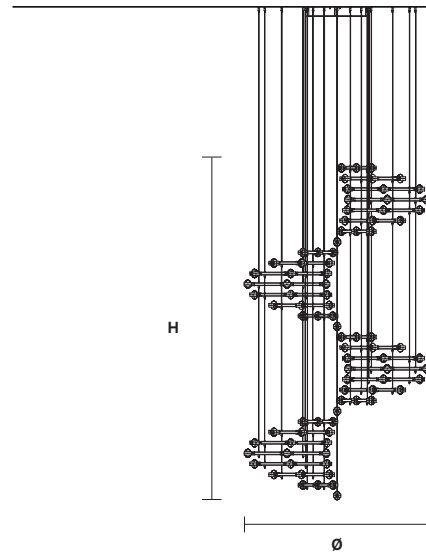

# MASIERO

Design by: Marc Sadler

RAQAM P4 BASIC BATCH A - MODULO 7 X 32

CE 

**Struttura in metallo ricoperto in vetro, illuminazione LED.**

Metal frame covered with glass, LED lighting system.

### TECHNICAL INFORMATION

**Ø** 126 cm / 49.60"  
**H** 223 cm / 87.79"  
**W** 42 kg / 92.59 lb

192 LED LIGHTS CRI > 80  
 3000 K - 288W - 37440 Nominal lm

Dimmable PUSH or DMX on request.

**Fixing:** 1 x canopy  
 32 x single steel cables.  
 The canopy contains:  
 2 x drivers  
 2 x control boards