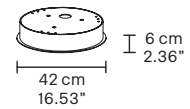

### TECHNICAL INFORMATION

**Ø** 126 cm / 49.60"  
**H** 223 cm / 87.79"  
**W** 42 kg / 92.59 lb

192 LED LIGHTS CRI > 80  
 3000 K - 288W - 37440 Nominal lm

Dimmable PUSH or DMX on request.

**Fixing:** 1 x canopy  
 32 x single steel cables.  
 The canopy contains:  
 2 x drivers  
 2 x control boards