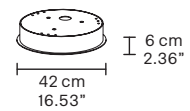

### TECHNICAL INFORMATION

**Ø** 126 cm / 49.60"  
**H** 223 cm / 87.79"  
**W** 42 kg / 92.59 lb

192 LED LIGHTS CRI > 80  
 3000 K - 288W - 37440 Nominal lm

Dimmable PUSH or DMX on request.

**Fixing:** 1 x canopy  
 32 x single steel cables.  
 The canopy contains:  
 2 x drivers  
 2 x control boards

# MASIERO

RAQAM P4 BASIC BATCH A - MODULO 7 X 32

CE 

**Struttura in metallo ricoperto in vetro, illuminazione LED.**

Metal frame covered with glass, LED lighting system.