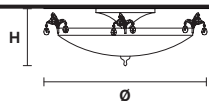

**Chandelier**

TECHNICAL INFORMATION

Ø 70 cm / 27.56"  
H 50 cm / 19.69"

5×E12×40 W max  
(not included)

SHADE

PON-BD/16/IV

**PRIMADONNA PL4**

Ceiling