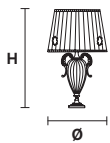

PRIMADONNA TL1G

Table lamp

CE

TECHNICAL INFORMATION		SHADE
Ø	40 cm / 15.75"	PON-BD/40/IV
H	75 cm / 29.53"	
1×E26×60 W max (not included)