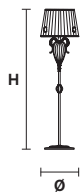

PRIMADONNA STL1

Floor lamp

CE

TECHNICAL INFORMATION		SHADE
Ø	48 cm / 18.89"	PON-BD/48/IV
H	180 cm / 70.87"	
1×E26×60 W max (not included)