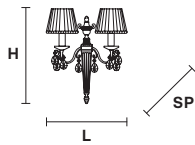

PRIMADONNA A2

Applique

CE

TECHNICAL INFORMATION		SHADE
L	40 cm / 15.75"	PON-BD/16/IV
SP	20 cm / 7.87"	
H	50 cm / 19.69"	
	2×E14×40 W max	
USA	2×E12×40 W max (not included)