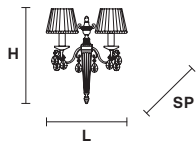

PRIMADONNA A2

Applique

CE

TECHNICAL INFORMATION		SHADE
L	40 cm / 15.75"	PON-BD/16/IV
SP	20 cm / 7.87"	
H	50 cm / 19.69"	
2×E12×40 W max (not included)