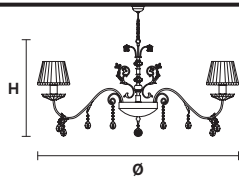

### Standard chain for all chandeliers

**PRIMADONNA 12**

**Chandelier**

TECHNICAL INFORMATION

Ø 120 cm / 47.24"  
H 65 cm / 25.59"

12×E12×40 W max  
(not included)

SHADE

PON-BD/16/IV