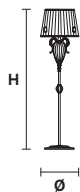

PRIMADONNA STL1

Floor lamp

CE

TECHNICAL INFORMATION		SHADE
Ø	48 cm / 18.89"	PON-BD/48/IV
H	180 cm / 70.87"	
	1×E27×60 W max	
USA	1×E26×60 W max (not included)