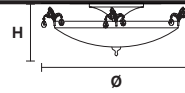

PRIMADONNA PL3

Ceiling

TECHNICAL INFORMATION

Ø 50 cm / 19.69"

H 23 cm / 9.06"

3×E27×60 W max

USA 3×E26×60 W max
(not included)