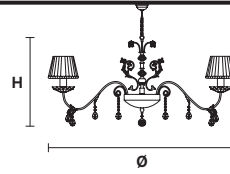

PRIMADONNA 8

Chandelier

TECHNICAL INFORMATION

Ø 85 cm / 33.46"
H 55 cm / 21.65"

8×E12×40 W max
(not included)

SHADE

PON-BD/16/IV