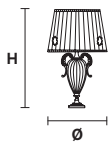

PRIMADONNA TL1G

Table lamp

CE

TECHNICAL INFORMATION		SHADE
Ø	40 cm / 15.75"	PON-BD/40/IV
H	75 cm / 29.53"	
	1×E27×60 W max	
USA	1×E26×60 W max (not included)