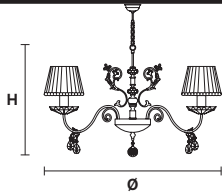

### Standard chain for all chandeliers

**PRIMADONNA 12**

**Chandelier**

TECHNICAL INFORMATION

Ø 120 cm / 47.24"  
H 65 cm / 25.59"

12×E12×40 W max  
(not included)

SHADE

PON-BD/16/IV

**PRIMADONNA 8**

**Chandelier**

TECHNICAL INFORMATION

Ø 85 cm / 33.46"  
H 55 cm / 21.65"

8×E12×40 W max  
(not included)

SHADE

PON-BD/16/IV

**PRIMADONNA 5**

**Chandelier**

TECHNICAL INFORMATION

Ø 70 cm / 27.56"  
H 50 cm / 19.69"

5×E12×40 W max  
(not included)

SHADE

PON-BD/16/IV

**PRIMADONNA PL4**

Ceiling