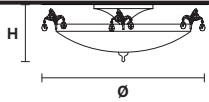

PRIMADONNA PL4

Ceiling

TECHNICAL INFORMATION

Ø 70 cm / 27.56"

H 25 cm / 9.84"

4×E27×60 W max

USA 4×E26×60 W max
(not included)