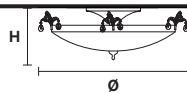

PRIMADONNA PL3

Ceiling

TECHNICAL INFORMATION

Ø 50 cm / 19.69"
H 23 cm / 9.06"

3×E26×60 W max
(not included)