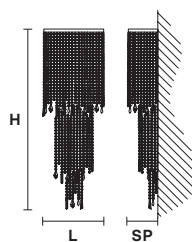

Telaio in metallo cromato e pendagli in cristallo o cristallo Swarovski.

Chrome plated metal frame and crystal pendants or Swarovski crystal.

G04
Shiny chrome

VE 825 A8 G

Applique

CE

TECHNICAL INFORMATIONS

L 30 cm / 11.81"
SP 13 cm / 5.12"
H 100 cm / 39.37"
W 6 kg / 13.22 lb

LIGHTING SYSTEM

8×G9×40 W max
(not included).

VE 825 A8 M

Applique

CE

TECHNICAL INFORMATIONS

L 25 cm / 9.84"
SP 12 cm / 4.72"
H 70 cm / 27.56"
W 4 kg / 8.81 lb

LIGHTING SYSTEM

CE

TECHNICAL INFORMATIONS

L 30 cm / 11.81"
SP 13 cm / 5.12"
H 100 cm / 39.37"
W 6 kg / 13.22 lb

LIGHTING SYSTEM

8×G9×40 W max
(not included).

VE 825 A8 M

Applique

CE

TECHNICAL INFORMATIONS

L 25 cm / 9.84"
SP 12 cm / 4.72"
H 70 cm / 27.56"
W 4 kg / 8.81 lb

LIGHTING SYSTEM

8×G9×40 W max
(not included).