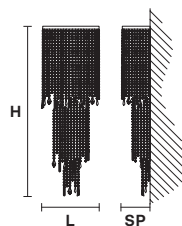

Telaio in metallo cromato e pendagli in cristallo o cristallo Swarovski.

Chrome plated metal frame and crystal pendants or Swarovski crystal.

G04
Shiny chrome

VE 825 A8 G

Applique

CE

TECHNICAL INFORMATIONS

L 30 cm / 11.81"
SP 13 cm / 5.12"
H 100 cm / 39.37"
W 6 kg / 13.22 lb

LIGHTING SYSTEM

8×G9×40 W max
(not included).

VE 825 A8 M

Applique

CE

TECHNICAL INFORMATIONS

L 25 cm / 9.84"
SP 12 cm / 4.72"
H 70 cm / 27.56"
W 4 kg / 8.81 lb

LIGHTING SYSTEM

CE

TECHNICAL INFORMATIONS

L 30 cm / 11.81"
SP 13 cm / 5.12"
H 100 cm / 39.37"
W 6 kg / 13.22 lb

LIGHTING SYSTEM

8×G9×40 W max
(not included).

VE 825 A8 M

Applique

CE

TECHNICAL INFORMATIONS

L 25 cm / 9.84"
SP 12 cm / 4.72"
H 70 cm / 27.56"
W 4 kg / 8.81 lb

LIGHTING SYSTEM

8×G9×40 W max
(not included).