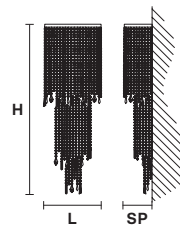

Telaio in metallo cromato e pendagli in cristallo o cristallo Swarovski.

Chrome plated metal frame and crystal pendants or Swarovski crystal.

G04
Shiny chrome

VE 825 A8 G

Applique

CE

TECHNICAL INFORMATIONS

L 30 cm / 11.81"
SP 13 cm / 5.12"
H 100 cm / 39.37"
W 6 kg / 13.22 lb

CE

TECHNICAL INFORMATIONS

L 30 cm / 11.81"
SP 13 cm / 5.12"
H 100 cm / 39.37"
W 6 kg / 13.22 lb

LIGHTING SYSTEM

8×G9×40 W max
(not included).

VE 825 A8 M

Applique

CE

TECHNICAL INFORMATIONS

L 25 cm / 9.84"
SP 12 cm / 4.72"
H 70 cm / 27.56"
W 4 kg / 8.81 lb

LIGHTING SYSTEM

8×G9×40 W max
(not included).