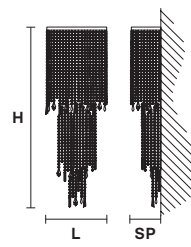

LIGHTING SYSTEM

8×G9×40 W max
(not included).

VE 825 A8 M

Applique

CE

TECHNICAL INFORMATIONS

L 25 cm / 9.84"
SP 12 cm / 4.72"
H 70 cm / 27.56"
W 4 kg / 8.81 lb

LIGHTING SYSTEM

8×G9×40 W max
(not included).

Telaio in metallo cromato e pendagli in cristallo o cristallo Swarovski.

Chrome plated metal frame and crystal pendants or Swarovski crystal.

G04
Shiny chrome

VE 825 A8 G

Applique

CE

TECHNICAL INFORMATIONS

L 30 cm / 11.81"
SP 13 cm / 5.12"
H 100 cm / 39.37"
W 6 kg / 13.22 lb

LIGHTING SYSTEM

8×G9×40 W max
(not included).

VE 825 A8 M

Applique

CE

TECHNICAL INFORMATIONS

L 25 cm / 9.84"
SP 12 cm / 4.72"
H 70 cm / 27.56"
W 4 kg / 8.81 lb

LIGHTING SYSTEM

8×G9×40 W max
(not included).