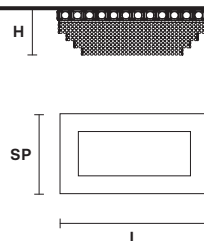

L 80 cm / 31.50"
SP 80 cm / 31.50"
H 27 cm / 10.63"
W 26 kg / 57.32 lb

LIGHTING SYSTEM

24×E14×40 W max
(not included).

VE 821 PL28

Ceiling

CE

TECHNICAL INFORMATIONS

L 110 cm / 43.30"
SP 60 cm / 23.62"
H 27 cm / 10.63"
W 33 kg / 72.75 lb

LIGHTING SYSTEM

28×E14×40 W max
(not included).

VE 821 PL32

Ceiling

CE

TECHNICAL INFORMATIONS

L 122 cm / 48.03"
SP 60 cm / 23.62"
H 27 cm / 10.63"
W 40 kg / 88.18 lb

LIGHTING SYSTEM

32×E14×40 W max
(not included).

VE 821 PL44

Ceiling

CE

TECHNICAL INFORMATIONS

L 166 cm / 65.35"
SP 80 cm / 31.50"
H 27 cm / 10.63"
W 50 kg / 110.23 lb

LIGHTING SYSTEM

44×E14×40 W max
(not included).