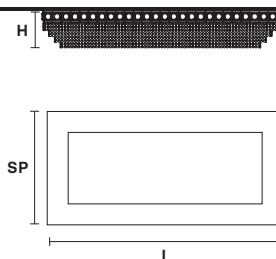

32×E14×40 W max
(not included).

VE 821 PL44

Ceiling

CE

TECHNICAL INFORMATIONS

L 166 cm / 65.35"
SP 80 cm / 31.50"
H 27 cm / 10.63"
W 50 kg / 110.23 lb

LIGHTING SYSTEM

44×E14×40 W max
(not included).

L 80 cm / 31.50"
SP 80 cm / 31.50"
H 27 cm / 10.63"
W 26 kg / 57.32 lb

LIGHTING SYSTEM

24×E12×40 W max
(not included).

VE 821 PL28

Ceiling

CE

TECHNICAL INFORMATIONS

L 110 cm / 43.30"
SP 60 cm / 23.62"
H 27 cm / 10.63"
W 33 kg / 72.75 lb

LIGHTING SYSTEM

28×E12×40 W max
(not included).

VE 821 PL32

Ceiling

CE

TECHNICAL INFORMATIONS

L 122 cm / 48.03"
SP 60 cm / 23.62"
H 27 cm / 10.63"
W 40 kg / 88.18 lb

LIGHTING SYSTEM

32×E12×40 W max
(not included).

VE 821 PL44

Ceiling

CE

TECHNICAL INFORMATIONS

L 166 cm / 65.35"
SP 80 cm / 31.50"
H 27 cm / 10.63"
W 50 kg / 110.23 lb

LIGHTING SYSTEM

44×E12×40 W max
(not included).