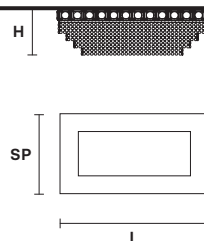

32×E14×40 W max
(not included).

VE 821 PL44

Ceiling

CE

TECHNICAL INFORMATIONS

L 166 cm / 65.35"
SP 80 cm / 31.50"
H 27 cm / 10.63"
W 50 kg / 110.23 lb

LIGHTING SYSTEM

44×E14×40 W max
(not included).

L 80 cm / 31.50"
SP 80 cm / 31.50"
H 27 cm / 10.63"
W 26 kg / 57.32 lb

LIGHTING SYSTEM

24×E12×40 W max
(not included).

VE 821 PL28

Ceiling

CE

TECHNICAL INFORMATIONS

L 110 cm / 43.30"
SP 60 cm / 23.62"
H 27 cm / 10.63"
W 33 kg / 72.75 lb

LIGHTING SYSTEM

28×E12×40 W max
(not included).

VE 821 PL32

Ceiling

CE

TECHNICAL INFORMATIONS

L 122 cm / 48.03"
SP 60 cm / 23.62"
H 27 cm / 10.63"
W 40 kg / 88.18 lb

LIGHTING SYSTEM

32×E12×40 W max
(not included).

VE 821 PL44

Ceiling

CE

TECHNICAL INFORMATIONS

L 166 cm / 65.35"
SP 80 cm / 31.50"
H 27 cm / 10.63"
W 50 kg / 110.23 lb

LIGHTING SYSTEM

44×E12×40 W max
(not included).