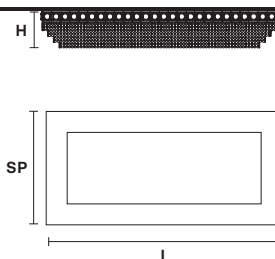

L 80 cm / 31.50"
SP 80 cm / 31.50"
H 27 cm / 10.63"
W 26 kg / 57.32 lb

LIGHTING SYSTEM

24×E14×40 W max
(not included).

VE 821 PL28

Ceiling

CE

TECHNICAL INFORMATIONS

L 110 cm / 43.30"
SP 60 cm / 23.62"
H 27 cm / 10.63"
W 33 kg / 72.75 lb

LIGHTING SYSTEM

28×E14×40 W max
(not included).

VE 821 PL32

Ceiling

CE

TECHNICAL INFORMATIONS

L 122 cm / 48.03"
SP 60 cm / 23.62"
H 27 cm / 10.63"
W 40 kg / 88.18 lb

LIGHTING SYSTEM

32×E14×40 W max
(not included).

VE 821 PL44

Ceiling

CE

TECHNICAL INFORMATIONS

L 166 cm / 65.35"
SP 80 cm / 31.50"
H 27 cm / 10.63"
W 50 kg / 110.23 lb

LIGHTING SYSTEM

44×E14×40 W max
(not included).

L 80 cm / 31.50"
SP 80 cm / 31.50"
H 27 cm / 10.63"
W 26 kg / 57.32 lb

LIGHTING SYSTEM

24×E12×40 W max
(not included).

VE 821 PL28

Ceiling

CE

TECHNICAL INFORMATIONS

L 110 cm / 43.30"
SP 60 cm / 23.62"
H 27 cm / 10.63"
W 33 kg / 72.75 lb