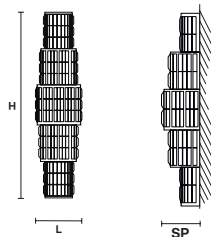

VE 764 A9G

Applique

TECHNICAL INFORMATION

L 24 cm / 9.45"
SP 12 cm / 4.70"
H 104 cm / 40.95"
W 7 kg / 15.43 lb

LIGHTING SYSTEM

9×E14×40 W max
 (not included).

VE 764 A4P

Applique

TECHNICAL INFORMATION

L 22 cm / 8.65"
SP 8 cm / 3.15"
H 70 cm / 27.60 "
W 2 kg / 4.40 lb

LIGHTING SYSTEM

4×E14×40 W max
 (not included).

Telaio in metallo e pendagli in cristallo o cristallo Swarovski.

Metal frame and crystal pendants or Swarovski crystal.

G07
 Brushed nickel

VE 764 A9G

Applique

TECHNICAL INFORMATION

L 24 cm / 9.45"
SP 12 cm / 4.70"
H 104 cm / 40.95"
W 7 kg / 15.43 lb

LIGHTING SYSTEM

9×E12×40 W max
 (not included).

VE 764 A4P

Applique

TECHNICAL INFORMATION

L 22 cm / 8.65"
SP 8 cm / 3.15"
H 70 cm / 27.60 "
W 2 kg / 4.40 lb

LIGHTING SYSTEM

4×E12×40 W max
 (not included).

Telaio in metallo e pendagli in cristallo o cristallo Swarovski.