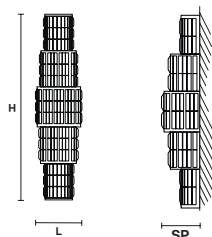

VE 764 A9G

Applique

TECHNICAL INFORMATION

L 24 cm / 9.45"
SP 12 cm / 4.70"
H 104 cm / 40.95"
W 7 kg / 15.43 lb

LIGHTING SYSTEM

9×E14×40 W max
 (not included).

VE 764 A4P

Applique

TECHNICAL INFORMATION

L 22 cm / 8.65"
SP 8 cm / 3.15"
H 70 cm / 27.60 "
W 2 kg / 4.40 lb

LIGHTING SYSTEM

4×E14×40 W max
 (not included).

Telaio in metallo e pendagli in cristallo o cristallo Swarovski.

Metal frame and crystal pendants or Swarovski crystal.

G07
 Brushed nickel

VE 764 A9G

Applique

TECHNICAL INFORMATION

L 24 cm / 9.45"
SP 12 cm / 4.70"
H 104 cm / 40.95"
W 7 kg / 15.43 lb

LIGHTING SYSTEM

9×E12×40 W max
 (not included).

VE 764 A4P

Applique

TECHNICAL INFORMATION

L 22 cm / 8.65"
SP 8 cm / 3.15"
H 70 cm / 27.60 "
W 2 kg / 4.40 lb

LIGHTING SYSTEM

4×E12×40 W max
 (not included).

Telaio in metallo e pendagli in cristallo o cristallo Swarovski.