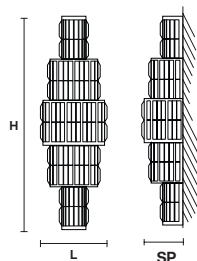

VE 764 A9G

Applique

TECHNICAL INFORMATION

L 24 cm / 9.45"
SP 12 cm / 4.70"
H 104 cm / 40.95"
W 7 kg / 15.43 lb

LIGHTING SYSTEM

9×E14×40 W max
 (not included).

VE 764 A4P

Applique

TECHNICAL INFORMATION

L 22 cm / 8.65"
SP 8 cm / 3.15"
H 70 cm / 27.60 "
W 2 kg / 4.40 lb

LIGHTING SYSTEM

4×E14×40 W max
 (not included).

Telaio in metallo e pendagli in cristallo o cristallo Swarovski.

Metal frame and crystal pendants or Swarovski crystal.

G07
 Brushed nickel

VE 764 A9G

Applique

TECHNICAL INFORMATION

L 24 cm / 9.45"
SP 12 cm / 4.70"
H 104 cm / 40.95"
W 7 kg / 15.43 lb

LIGHTING SYSTEM

9×E12×40 W max
 (not included).

VE 764 A4P

Applique

TECHNICAL INFORMATION

L 22 cm / 8.65"
SP 8 cm / 3.15"
H 70 cm / 27.60 "
W 2 kg / 4.40 lb

LIGHTING SYSTEM

4×E12×40 W max
 (not included).

Telaio in metallo e pendagli in cristallo o cristallo Swarovski.