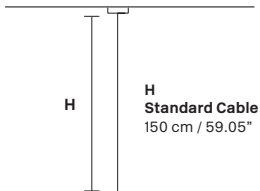

G04
Shiny chrome