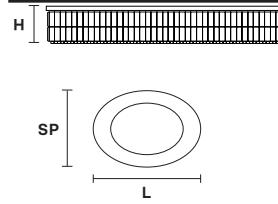

Suspension

TECHNICAL INFORMATIONS

L 200 cm / 78.74"
SP 85 cm / 33.50"
H 18 cm / 7.08"
W 59 kg / 130.07 lb

LIGHTING SYSTEM

22×E26×60 W max
(not included).

Telaio in metallo e pendagli in cristallo o cristallo Swarovski.

Metal frame and crystal pendants or Swarovski crystal.

G04
Shiny chrome

VE 760/PL12 OV

Ceiling

CE

TECHNICAL INFORMATION

L 103 cm / 40.55"
SP 63 cm / 24.80"
H 18 cm / 7.08"
W 21 kg / 46.29 lb

LIGHTING SYSTEM

12×E26×60 W max
(not included).

VE 760/PL16 OV

Ceiling

CE

TECHNICAL INFORMATION

L 150 cm / 23.62"
SP 75 cm / 29.50"
H 18 cm / 7.08"
W 40 kg / 88.18 lb

LIGHTING SYSTEM

16×E26×60 W max
(not included).