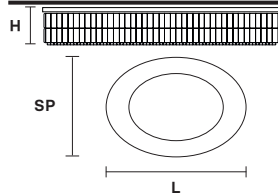

Suspension

TECHNICAL INFORMATIONS

L 200 cm / 78.74"
SP 85 cm / 33.50"
H 18 cm / 7.08"
W 59 kg / 130.07 lb

LIGHTING SYSTEM

22×E26×60 W max
(not included).

Telaio in metallo e pendagli in cristallo o cristallo Swarovski.

Metal frame and crystal pendants or Swarovski crystal.

G04
Shiny chrome

VE 760/PL12 OV

Ceiling

CE

TECHNICAL INFORMATION

L 103 cm / 40.55"
SP 63 cm / 24.80"
H 18 cm / 7.08"
W 21 kg / 46.29 lb

LIGHTING SYSTEM

12×E26×60 W max
(not included).

VE 760/PL16 OV

Ceiling

CE

TECHNICAL INFORMATION

L 150 cm / 23.62"
SP 75 cm / 29.50"
H 18 cm / 7.08"
W 40 kg / 88.18 lb

LIGHTING SYSTEM

16×E26×60 W max
(not included).

VE 760/PL22 OV

Ceiling

CE

TECHNICAL INFORMATION

L 200 cm / 78.74"
SP 85 cm / 33.50"
H 18 cm / 7.08"
W 59 kg / 130.07 lb

LIGHTING SYSTEM

22×E26×60 W max
(not included).