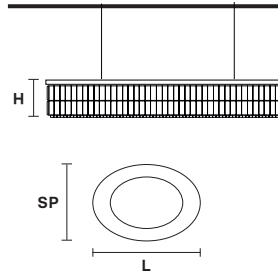

VE 760/S12 OV

Suspension

TECHNICAL INFORMATIONS

L 103 cm / 40.55"
SP 63 cm / 24.80"
H 18 cm / 7.08"
W 21 kg / 46.29 lb

LIGHTING SYSTEM

12×E26×60 W max
(not included).