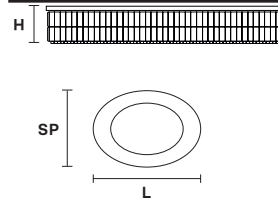

VE 760/S22 OV

Suspension

TECHNICAL INFORMATION

L 200 cm / 78.74"
SP 85 cm / 33.50"
H 18 cm / 7.08"
W 59 kg / 130.07 lb

LIGHTING SYSTEM

22×E27×60 W max
(not included).

Telaio in metallo e pendagli in cristallo o cristallo Swarovski.

Metal frame and crystal pendants or Swarovski crystal.

G04
Shiny chrome

VE 760/PL12 OV

Ceiling

CE

TECHNICAL INFORMATION

L 103 cm / 40.55"
SP 63 cm / 24.80"
H 18 cm / 7.08"
W 21 kg / 46.29 lb

LIGHTING SYSTEM

12×E27×60 W max
(not included).

VE 760/PL16 OV

Ceiling

CE

TECHNICAL INFORMATION

L 150 cm / 23.62"
SP 75 cm / 29.50"
H 18 cm / 7.08"
W 40 kg / 88.18 lb

LIGHTING SYSTEM

16×E27×60 W max
(not included).

Suspension

TECHNICAL INFORMATIONS

L 200 cm / 78.74"
SP 85 cm / 33.50"
H 18 cm / 7.08"
W 59 kg / 130.07 lb

LIGHTING SYSTEM

22×E26×60 W max
(not included).

Telaio in metallo e pendagli in cristallo o cristallo Swarovski.