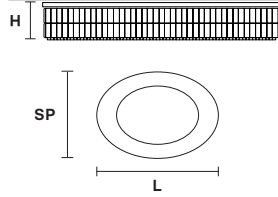

Suspension

TECHNICAL INFORMATIONS

L 200 cm / 78.74"
SP 85 cm / 33.50"
H 18 cm / 7.08"
W 59 kg / 130.07 lb

LIGHTING SYSTEM

22×E26×60 W max
(not included).

Telaio in metallo e pendagli in cristallo o cristallo Swarovski.

Metal frame and crystal pendants or Swarovski crystal.

G04
Shiny chrome

VE 760/PL12 OV

Ceiling

CE

TECHNICAL INFORMATION

L 103 cm / 40.55"
SP 63 cm / 24.80"
H 18 cm / 7.08"
W 21 kg / 46.29 lb

LIGHTING SYSTEM

12×E26×60 W max
(not included).

VE 760/PL16 OV

Ceiling

CE

TECHNICAL INFORMATION

L 150 cm / 23.62"
SP 75 cm / 29.50"
H 18 cm / 7.08"
W 40 kg / 88.18 lb

LIGHTING SYSTEM

16×E26×60 W max
(not included).