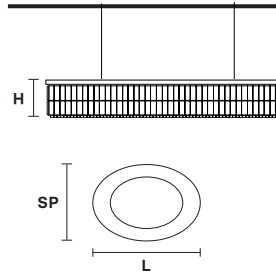

Telaio in metallo e pendagli in cristallo o cristallo Swarovski.

Metal frame and crystal pendants or Swarovski crystal.

G04
Shiny chrome

VE 760/S12 OV

Suspension

TECHNICAL INFORMATION

L 103 cm / 40.55"
SP 63 cm / 24.80"
H 18 cm / 7.08"
W 21 kg / 46.29 lb

LIGHTING SYSTEM

12×E27×60 W max
(not included).

VE 760/S16 OV

Suspension

TECHNICAL INFORMATION

L 150 cm / 23.62"
SP 75 cm / 29.50"
H 18 cm / 7.08"
W 40 kg / 88.18 lb

LIGHTING SYSTEM

16×E27×60 W max
(not included).

VE 760/S22 OV

Suspension

TECHNICAL INFORMATION

L 200 cm / 78.74"
SP 85 cm / 33.50"
H 18 cm / 7.08"
W 59 kg / 130.07 lb

LIGHTING SYSTEM

22×E27×60 W max
(not included).

Telaio in metallo e pendagli in cristallo o cristallo Swarovski.

Suspension

TECHNICAL INFORMATIONS

L 200 cm / 78.74"
SP 85 cm / 33.50"
H 18 cm / 7.08"
W 59 kg / 130.07 lb

LIGHTING SYSTEM

22×E26×60 W max
(not included).

Telaio in metallo e pendagli in cristallo o cristallo Swarovski.