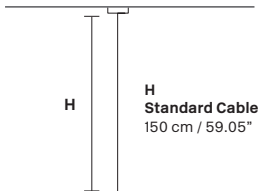

Telaio in metallo e pendagli in cristallo o cristallo Swarovski.

Metal frame and crystal pendants or Swarovski crystal.

G04
Shiny chrome

VE 760/S12 OV

Suspension

TECHNICAL INFORMATIONS

L 103 cm / 40.55"
SP 63 cm / 24.80"
H 18 cm / 7.08"
W 21 kg / 46.29 lb

LIGHTING SYSTEM

12×E26×60 W max
(not included).

VE 760/S16 OV

Suspension

TECHNICAL INFORMATIONS

L 150 cm / 23.62"
SP 75 cm / 29.50"
H 18 cm / 7.08"
W 40 kg / 88.18 lb

LIGHTING SYSTEM

16×E26×60 W max
(not included).

VE 760/S22 OV

Suspension

TECHNICAL INFORMATIONS

L 200 cm / 78.74"
SP 85 cm / 33.50"
H 18 cm / 7.08"
W 59 kg / 130.07 lb

LIGHTING SYSTEM

22×E26×60 W max
(not included).