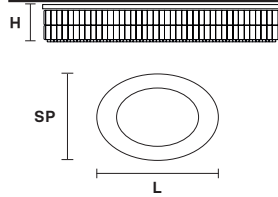

VE 760/S22 OV

Suspension

TECHNICAL INFORMATION

L 200 cm / 78.74"
SP 85 cm / 33.50"
H 18 cm / 7.08"
W 59 kg / 130.07 lb

LIGHTING SYSTEM

22×E27×60 W max
(not included).

Telaio in metallo e pendagli in cristallo o cristallo Swarovski.

Metal frame and crystal pendants or Swarovski crystal.

G04
Shiny chrome

VE 760/PL12 OV

Ceiling

CE

TECHNICAL INFORMATION

L 103 cm / 40.55"
SP 63 cm / 24.80"
H 18 cm / 7.08"
W 21 kg / 46.29 lb

LIGHTING SYSTEM

12×E27×60 W max
(not included).

VE 760/PL16 OV

Ceiling

CE

TECHNICAL INFORMATION

L 150 cm / 23.62"
SP 75 cm / 29.50"
H 18 cm / 7.08"
W 40 kg / 88.18 lb

LIGHTING SYSTEM

16×E27×60 W max
(not included).

Suspension

TECHNICAL INFORMATIONS

L 200 cm / 78.74"
SP 85 cm / 33.50"
H 18 cm / 7.08"
W 59 kg / 130.07 lb

LIGHTING SYSTEM

22×E26×60 W max
(not included).

Telaio in metallo e pendagli in cristallo o cristallo Swarovski.