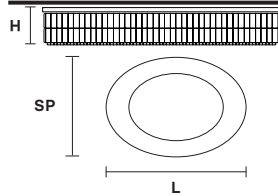

Metal frame and crystal pendants or Swarovski crystal.

G04
Shiny chrome

VE 760/PL12 OV

Ceiling

CE

TECHNICAL INFORMATION

L 103 cm / 40.55"
SP 63 cm / 24.80"
H 18 cm / 7.08"
W 21 kg / 46.29 lb

LIGHTING SYSTEM

12×E27×60 W max
(not included).

VE 760/PL16 OV

Ceiling

CE

TECHNICAL INFORMATION

L 150 cm / 23.62"
SP 75 cm / 29.50"
H 18 cm / 7.08"
W 40 kg / 88.18 lb

LIGHTING SYSTEM

16×E27×60 W max
(not included).

VE 760/PL22 OV

Ceiling

CE

TECHNICAL INFORMATION

L 200 cm / 78.74"
SP 85 cm / 33.50"
H 18 cm / 7.08"
W 59 kg / 130.07 lb

LIGHTING SYSTEM

22×E27×60 W max
(not included).

Telaio in metallo e pendagli in cristallo o cristallo Swarovski.

Suspension

TECHNICAL INFORMATIONS

L 200 cm / 78.74"
SP 85 cm / 33.50"
H 18 cm / 7.08"
W 59 kg / 130.07 lb

LIGHTING SYSTEM

22×E26×60 W max
(not included).

Telaio in metallo e pendagli in cristallo o cristallo Swarovski.