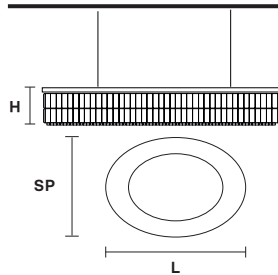

VE 760/PL22 OV

Ceiling

CE

TECHNICAL INFORMATION

L 200 cm / 78.74"
SP 85 cm / 33.50"
H 18 cm / 7.08"
W 59 kg / 130.07 lb

LIGHTING SYSTEM

22×E27×60 W max
(not included).

Telaio in metallo e pendagli in cristallo o cristallo Swarovski.

12×E26×60 W max
(not included).

VE 760/S16 OV

Suspension

TECHNICAL INFORMATIONS

L 150 cm / 23.62"
SP 75 cm / 29.50"
H 18 cm / 7.08"
W 40 kg / 88.18 lb

LIGHTING SYSTEM

16×E26×60 W max
(not included).

VE 760/S22 OV

Suspension

TECHNICAL INFORMATIONS

L 200 cm / 78.74"
SP 85 cm / 33.50"
H 18 cm / 7.08"
W 59 kg / 130.07 lb

LIGHTING SYSTEM

22×E26×60 W max
(not included).

Telaio in metallo e pendagli in cristallo o cristallo Swarovski.