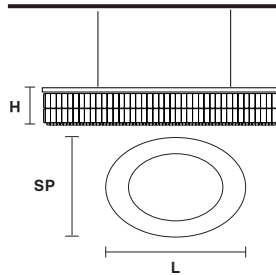

Telaio in metallo e pendagli in cristallo o cristallo Swarovski.

Metal frame and crystal pendants or Swarovski crystal.

G04
Shiny chrome

VE 760/S12 OV

Suspension

TECHNICAL INFORMATION

L 103 cm / 40.55"
SP 63 cm / 24.80"
H 18 cm / 7.08"
W 21 kg / 46.29 lb

LIGHTING SYSTEM

12×E27×60 W max
(not included).

VE 760/S16 OV

Suspension

TECHNICAL INFORMATION

L 150 cm / 23.62"
SP 75 cm / 29.50"
H 18 cm / 7.08"
W 40 kg / 88.18 lb

LIGHTING SYSTEM

16×E27×60 W max
(not included).

VE 760/S22 OV

Suspension

TECHNICAL INFORMATION

L 200 cm / 78.74"
SP 85 cm / 33.50"
H 18 cm / 7.08"
W 59 kg / 130.07 lb

LIGHTING SYSTEM

22×E27×60 W max
(not included).

Telaio in metallo e pendagli in cristallo o cristallo Swarovski.

Metal frame and crystal pendants or Swarovski crystal.

G04
Shiny chrome

VE 760/PL12 OV

Ceiling

CE

TECHNICAL INFORMATION

L 103 cm / 40.55"
SP 63 cm / 24.80"
H 18 cm / 7.08"
W 21 kg / 46.29 lb

LIGHTING SYSTEM