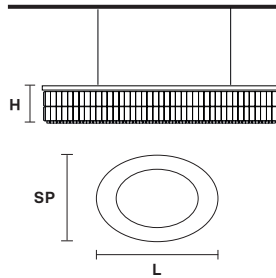

Telaio in metallo e pendagli in cristallo o cristallo Swarovski.

Metal frame and crystal pendants or Swarovski crystal.

G04
Shiny chrome

VE 760/S12 OV

Suspension

TECHNICAL INFORMATION

L 103 cm / 40.55"
SP 63 cm / 24.80"
H 18 cm / 7.08"
W 21 kg / 46.29 lb

LIGHTING SYSTEM

12×E27×60 W max
(not included).

VE 760/S16 OV

Suspension

TECHNICAL INFORMATION

L 150 cm / 23.62"
SP 75 cm / 29.50"
H 18 cm / 7.08"
W 40 kg / 88.18 lb

LIGHTING SYSTEM

16×E27×60 W max
(not included).

VE 760/S22 OV

Suspension

TECHNICAL INFORMATION

L 200 cm / 78.74"
SP 85 cm / 33.50"
H 18 cm / 7.08"
W 59 kg / 130.07 lb

LIGHTING SYSTEM

22×E27×60 W max
(not included).

Telaio in metallo e pendagli in cristallo o cristallo Swarovski.

Suspension

TECHNICAL INFORMATIONS

L 200 cm / 78.74"
SP 85 cm / 33.50"
H 18 cm / 7.08"
W 59 kg / 130.07 lb

LIGHTING SYSTEM

22×E26×60 W max
(not included).

Telaio in metallo e pendagli in cristallo o cristallo Swarovski.