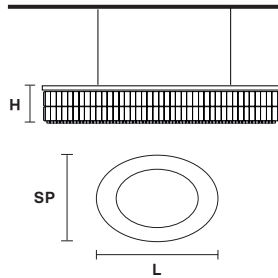

VE 760/S16 OV

Suspension

TECHNICAL INFORMATIONS

L 150 cm / 23.62"
SP 75 cm / 29.50"
H 18 cm / 7.08"
W 40 kg / 88.18 lb

LIGHTING SYSTEM

16×E26×60 W max
(not included).