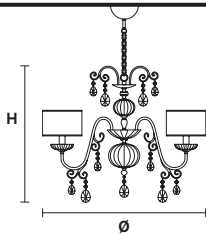

Chandelier

TECHNICAL INFORMATION

Ø 110 cm / 43.40"
H 75 cm / 29.53"

SHADE

SAT/17/WH

10×E14×40 W max
USA 10×E12×40 W max
(not included)

ANTIKA 8

Chandelier

TECHNICAL INFORMATION

Ø 90 cm / 35.50"
H 62 cm / 24.40"

SHADE

SAT/17/WH

8×E14×40 W max
USA 8×E12×40 W max
(not included)

ANTIKA 5

Chandelier

TECHNICAL INFORMATION

Ø 70 cm / 27.60"
H 62 cm / 24.40"

SHADE

SAT/17/WH

5×E14×40 W max
USA 5×E12×40 W max
(not included)

ANTIKA PL3

Ceiling

CE

TECHNICAL INFORMATION

Ø 34 cm / 13.40"**H** 26 cm / 10.25" 3×E14×40 W max**USA** 3×E12×40 W max
(not included)

ANTIKA A1

Applique

CE 

TECHNICAL INFORMATION

L 25 cm / 9.90"**SP** 18 cm / 7.08"**H** 21 cm / 8.25" 1×E14×40 W max**USA** 1×E12×40 W max
(not included)