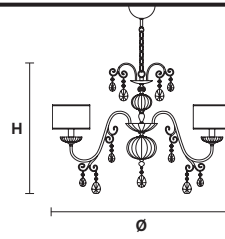

Table lamp

CE 

TECHNICAL INFORMATION

Ø 20 cm / 7.87"**H** 33 cm / 12.99" 1×E14×40 W max**USA** 1×E12×40 W max
(not included)

SHADE

SAT/20/WH

Telaio in metallo e ottone decorato con vetri soffiati. Paralumi in tessuto di raso.

TECHNICAL INFORMATION

Ø 110 cm / 43.40"
H 75 cm / 29.53"

SHADE

SAT/17/WH

10×E12×40 W max
 (not included)

ANTIKA 8

Chandelier

TECHNICAL INFORMATION

Ø 90 cm / 35.50"
H 62 cm / 24.40"

SHADE

SAT/17/WH

8×E12×40 W max
 (not included)

ANTIKA 5

Chandelier

TECHNICAL INFORMATION

Ø 70 cm / 27.60"
H 62 cm / 24.40"