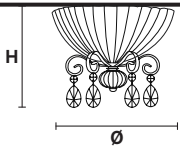

Ø 70 cm / 27.60"
H 62 cm / 24.40"

SHADE

SAT/17/WH

5×E14×40 W max
USA 5×E12×40 W max
(not included)

ANTIKA PL3

Ceiling

CE

TECHNICAL INFORMATION

Ø 34 cm / 13.40"**H** 26 cm / 10.25" 3×E14×40 W max**USA** 3×E12×40 W max
(not included)

ANTIKA A1

Applique

CE 

TECHNICAL INFORMATION

L 25 cm / 9.90"**SP** 18 cm / 7.08"**H** 21 cm / 8.25" 1×E14×40 W max**USA** 1×E12×40 W max
(not included)