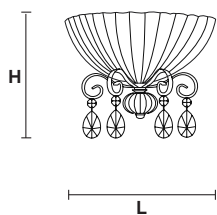

TECHNICAL INFORMATION

Ø 90 cm / 35.50"
H 62 cm / 24.40"

SHADE

SAT/17/WH

8×E14×40 W max
USA 8×E12×40 W max
(not included)

ANTIKA 5

Chandelier

TECHNICAL INFORMATION

Ø 70 cm / 27.60"
H 62 cm / 24.40"

SHADE

SAT/17/WH

5×E14×40 W max
USA 5×E12×40 W max
(not included)

ANTIKA PL3

Ceiling

CE

TECHNICAL INFORMATION

Ø 34 cm / 13.40"**H** 26 cm / 10.25" 3×E14×40 W max**USA** 3×E12×40 W max
(not included)

ANTIKA A1

Applique

CE 

TECHNICAL INFORMATION

L 25 cm / 9.90"**SP** 18 cm / 7.08"**H** 21 cm / 8.25" 1×E14×40 W max**USA** 1×E12×40 W max
(not included)

Table lamp

CE 

TECHNICAL INFORMATION

Ø 20 cm / 7.87"**H** 33 cm / 12.99" 1×E14×40 W max**USA** 1×E12×40 W max
(not included)

SHADE

SAT/20/WH

Telaio in metallo e ottone decorato con vetri soffiati. Paralumi in tessuto di raso.