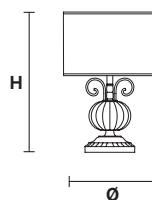

SHADE

SAT/17/WH

5×E12×40 W max
 (not included)

ANTIKA PL3

Ceiling

CE

TECHNICAL INFORMATION

Ø 34 cm / 13.40"

H 26 cm / 10.25"

3×E12×40 W max
(not included)

ANTIKA A1

Applique

CE 

TECHNICAL INFORMATION

L 25 cm / 9.90"
SP 18 cm / 7.08"
H 21 cm / 8.25"

1×E12×40 W max
 (not included)

ANTIKA TL1 G 55

Table lamp

CE 

TECHNICAL INFORMATION

Ø 32 cm / 12.59"
H 55 cm / 21.65"

1×E26×60 W max
 (not included)

SHADE

SAT/32/WH

ANTIKA TL1 P 33

Table lamp

CE 

TECHNICAL INFORMATION

Ø 20 cm / 7.87"
H 33 cm / 12.99"

1×E12×40 W max
 (not included)

SHADE

SAT/20/WH