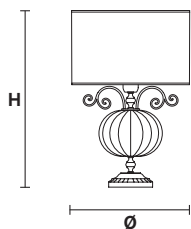

Ø 70 cm / 27.60"
H 62 cm / 24.40"

SHADE

SAT/17/WH

5×E14×40 W max
USA 5×E12×40 W max
(not included)

ANTIKA PL3

Ceiling

CE

TECHNICAL INFORMATION

Ø 34 cm / 13.40"**H** 26 cm / 10.25" 3×E14×40 W max**USA** 3×E12×40 W max
(not included)

ANTIKA A1

Applique

CE 

TECHNICAL INFORMATION

L 25 cm / 9.90"**SP** 18 cm / 7.08"**H** 21 cm / 8.25" 1×E14×40 W max**USA** 1×E12×40 W max
(not included)

ANTIKA TL1 G 55

Table lamp

CE 

TECHNICAL INFORMATION

Ø 32 cm / 12.59"**H** 55 cm / 21.65" 1×E27×60 W max**USA** 1×E26×60 W max
(not included)

SHADE

SAT/32/WH

ANTIKA TL1 P 33

Table lamp

CE 

TECHNICAL INFORMATION

Ø 20 cm / 7.87"**H** 33 cm / 12.99" 1×E14×40 W max**USA** 1×E12×40 W max
(not included)

SHADE

SAT/20/WH

Telaio in metallo e ottone decorato con vetri soffiati. Paralumi in tessuto di raso.