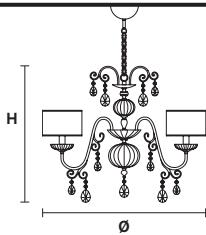

TECHNICAL INFORMATION

Ø 110 cm / 43.40"
H 75 cm / 29.53"

SHADE

SAT/17/WH

10×E12×40 W max
 (not included)

ANTIKA 8

Chandelier

TECHNICAL INFORMATION

Ø 90 cm / 35.50"
H 62 cm / 24.40"

SHADE

SAT/17/WH

8×E12×40 W max
 (not included)

ANTIKA 5

Chandelier

TECHNICAL INFORMATION

Ø 70 cm / 27.60"
H 62 cm / 24.40"

SHADE

SAT/17/WH

5×E12×40 W max
 (not included)

ANTIKA PL3

Ceiling

CE

TECHNICAL INFORMATION

Ø 34 cm / 13.40"

H 26 cm / 10.25"

3×E12×40 W max
(not included)

ANTIKA A1

Applique

CE 

TECHNICAL INFORMATION

L 25 cm / 9.90"
SP 18 cm / 7.08"
H 21 cm / 8.25"

1×E12×40 W max
 (not included)