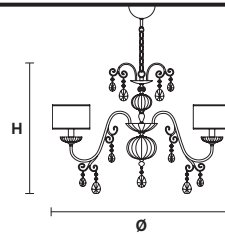

Chandelier

TECHNICAL INFORMATION

Ø 110 cm / 43.40"
H 75 cm / 29.53"

SHADE

SAT/17/WH

10×E14×40 W max
USA 10×E12×40 W max
(not included)

ANTIKA 8

Chandelier

TECHNICAL INFORMATION

Ø 90 cm / 35.50"
H 62 cm / 24.40"

SHADE

SAT/17/WH

8×E14×40 W max
USA 8×E12×40 W max
(not included)

ANTIKA 5

Chandelier

TECHNICAL INFORMATION