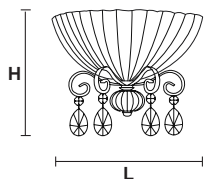

Ø 90 cm / 35.50"
H 62 cm / 24.40"

SHADE

SAT/17/WH

8×E12×40 W max
 (not included)

ANTIKA 5

Chandelier

TECHNICAL INFORMATION

Ø 70 cm / 27.60"
H 62 cm / 24.40"

SHADE

SAT/17/WH

5×E12×40 W max
 (not included)

ANTIKA PL3

Ceiling

CE

TECHNICAL INFORMATION

Ø 34 cm / 13.40"

H 26 cm / 10.25"

3×E12×40 W max
(not included)

ANTIKA A1

Applique

CE 

TECHNICAL INFORMATION

L 25 cm / 9.90"
SP 18 cm / 7.08"
H 21 cm / 8.25"

1×E12×40 W max
 (not included)