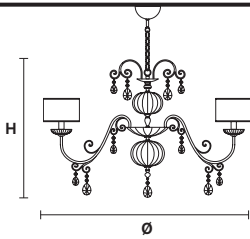

Table lamp

CE 

TECHNICAL INFORMATION

Ø 20 cm / 7.87"**H** 33 cm / 12.99" 1×E14×40 W max**USA** 1×E12×40 W max
(not included)

SHADE

SAT/20/WH

Telaio in metallo e ottone decorato con vetri soffiati. Paralumi in tessuto di raso.

TECHNICAL INFORMATION

Ø 110 cm / 43.40"
H 75 cm / 29.53"

SHADE

SAT/17/WH

10×E12×40 W max
 (not included)

ANTIKA 8

Chandelier

TECHNICAL INFORMATION