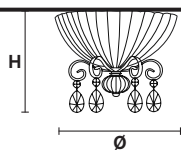

SHADE

SAT/17/WH

5×E12×40 W max
 (not included)

ANTIKA PL3

Ceiling

CE

TECHNICAL INFORMATION

Ø 34 cm / 13.40"

H 26 cm / 10.25"

3×E12×40 W max
(not included)

ANTIKA A1

Applique

CE 

TECHNICAL INFORMATION

L 25 cm / 9.90"
SP 18 cm / 7.08"
H 21 cm / 8.25"

1×E12×40 W max
 (not included)