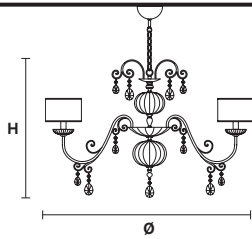

Chandelier

TECHNICAL INFORMATION

Ø 110 cm / 43.40"
H 75 cm / 29.53"

SHADE

SAT/17/WH

10×E14×40 W max
USA 10×E12×40 W max
(not included)

ANTIKA 8

Chandelier