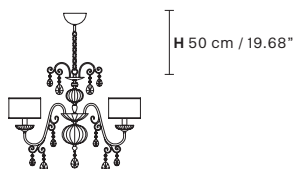

Standard chain for all chandeliers