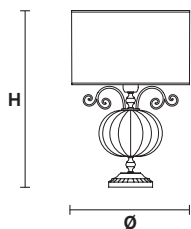

Ø 90 cm / 35.50"
H 62 cm / 24.40"

SHADE

SAT/17/WH

8×E12×40 W max
 (not included)

ANTIKA 5

Chandelier

TECHNICAL INFORMATION

Ø 70 cm / 27.60"
H 62 cm / 24.40"

SHADE

SAT/17/WH

5×E12×40 W max
 (not included)

ANTIKA PL3

Ceiling

CE

TECHNICAL INFORMATION

Ø 34 cm / 13.40"

H 26 cm / 10.25"

3×E12×40 W max
(not included)

ANTIKA A1

Applique

CE 

TECHNICAL INFORMATION

L 25 cm / 9.90"
SP 18 cm / 7.08"
H 21 cm / 8.25"

1×E12×40 W max
 (not included)

ANTIKA TL1 G 55

Table lamp

CE 

TECHNICAL INFORMATION

Ø 32 cm / 12.59"
H 55 cm / 21.65"

1×E26×60 W max
 (not included)

SHADE

SAT/32/WH