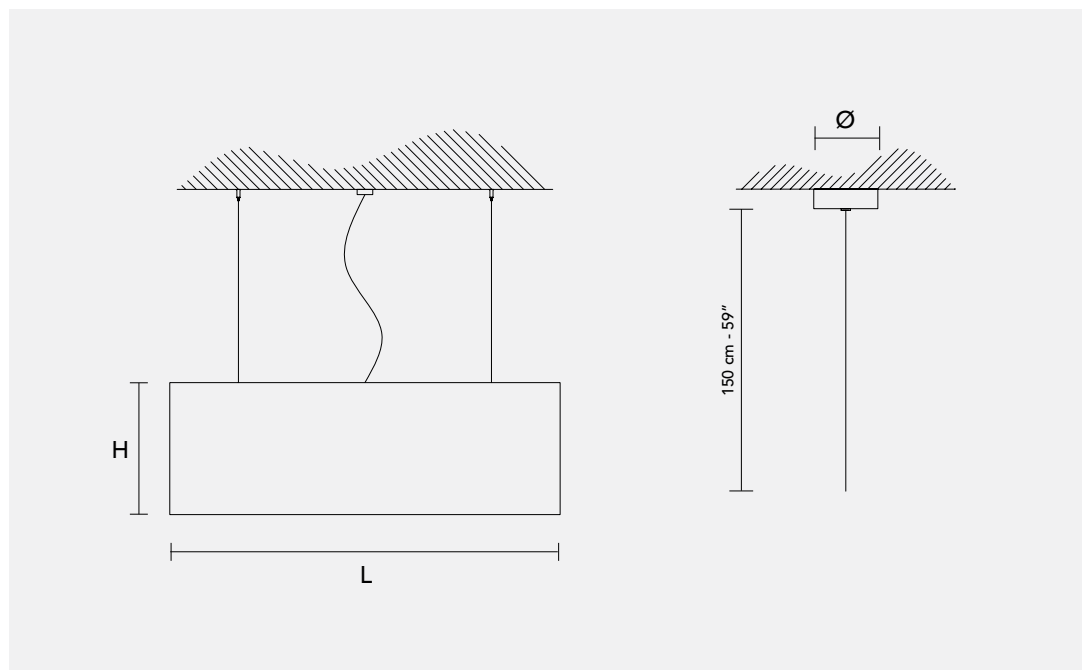

SQUARE S6 150

Design by: Studio Stile Masiero

Strutture metalliche dalle molteplici forme sono elegantemente ricoperte da preziosi tessuti.

Different shaped, metallic structures are elegantly covered in precious fabrics.

H 60 cm
23.70"

L 150x150 cm
59.10"x 59.10"

Peso: 00 kg **Imballo:** 00 m³
Weight: 00 lb **Packing:** 00 ft³

Rosone: Metallo verniciato Ø 8 cm
Canopy: Painted Metal Ø 3.14"

 6 x E27 x 60W max
Incandescenza
Incandescent

 6 x 23W max
Energy Saving

USA: 6 x E26 x 60W max