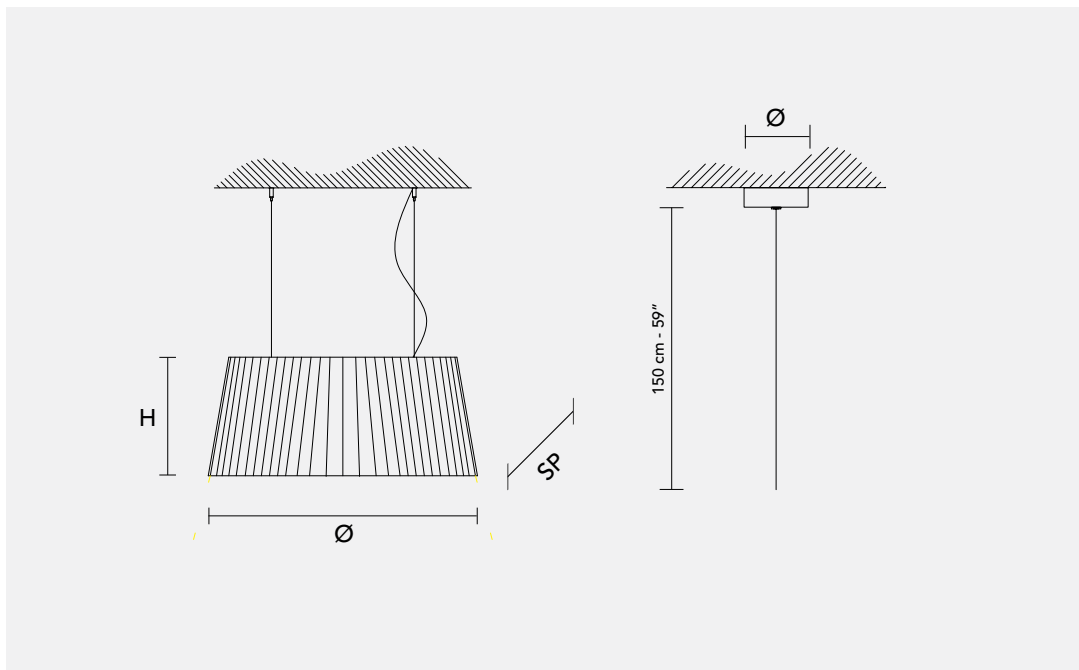

OVAL S2 90

Design by: Studio Stile Masiero

Strutture metalliche dalle molteplici forme sono elegantemente ricoperte da preziosi tessuti.

Different shaped, metallic structures are elegantly covered in precious fabrics.

H 40 cm **SP** 36 cm
15.80" 14.20"

L 90 cm
35.45"

Peso: 00 kg **Imballo:** 00 m³
Weight: 00 lb **Packing:** 00 ft³

Rosone: Metallo verniciato Ø 8 cm
Canopy: Painted Metal Ø 3.14"

 2 x E27 x 60W max
Incandescenza
Incandescent

 2 x 23W max
Energy Saving

USA: 2 x E26 x 60W max