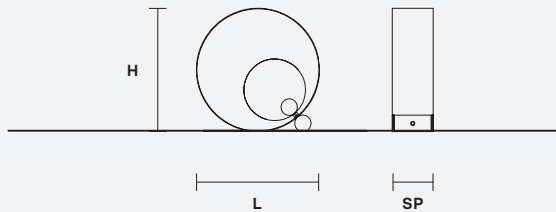

G12 Oro spazzolato
Brushed gold