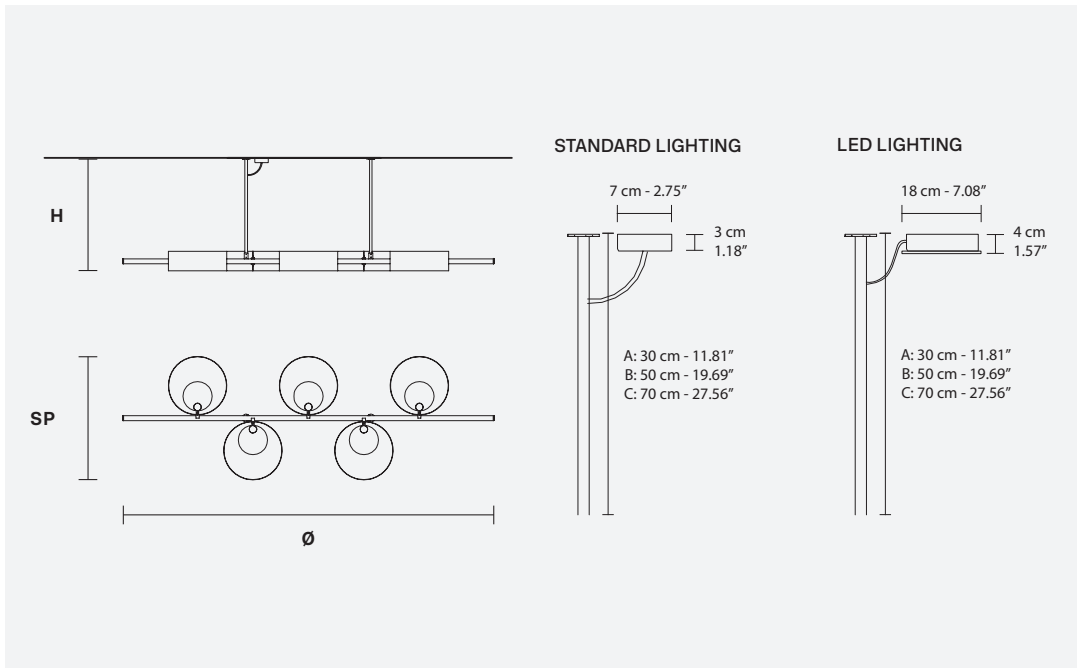

G12 Oro spazzolato
Brushed gold