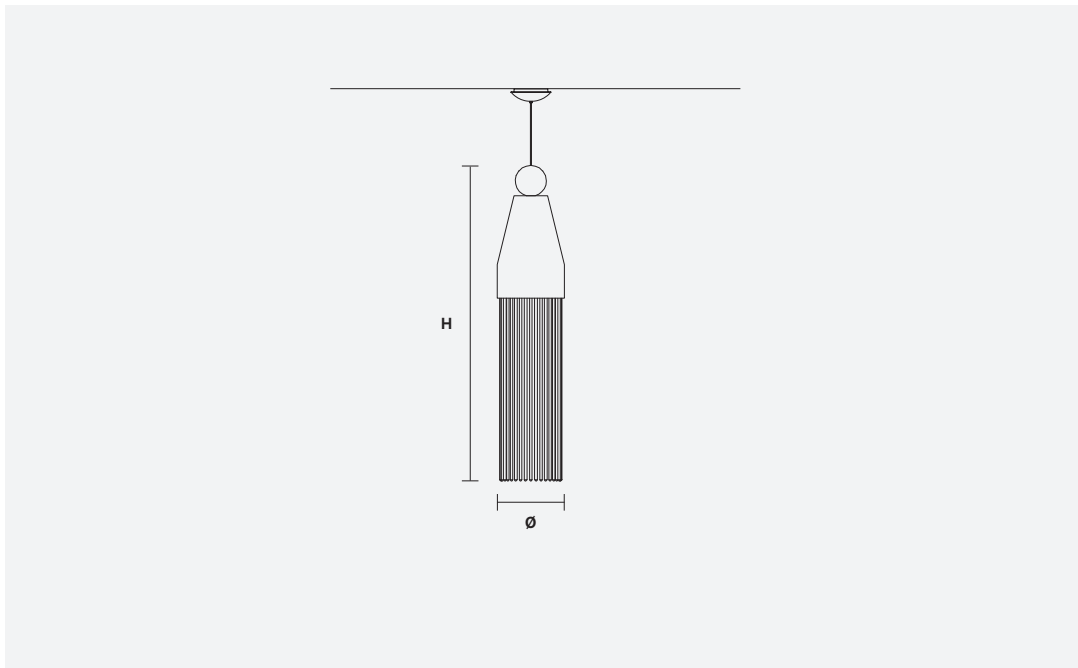

CE

H 36 cm / 14.17"  
Ø 7.5 cm / 2.95"

1 x LED COB 5W 3000K 750 lm  
NOT DIMMABLE

ALL WHITE

MIXED COLOURS

V95

V95 V21 V51 V72