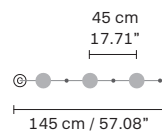

SUGGESTED COMPOSITIONS

NAPPE C3

LINEAR