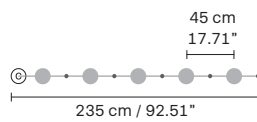

SUGGESTED COMPOSITIONS

NAPPE C3

LINEAR

OPEN TRIANGLE

CLOSE TRIANGLE

*On request canopy with 2 holes for cables

NAPPE C5

LINEAR