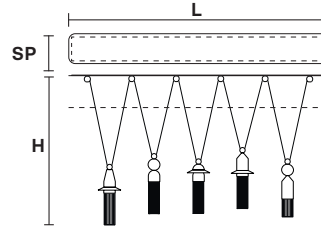

NAPPE C5 LN 175

L 175 cm / 68.89"
SP 20 cm / 7.87"
H max 155 cm / 61.02"

LED x 27W CRI>90
3000K- 3440 Nominal lm
Dimmable: 1-10V + PUSH