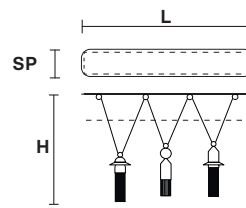

TECHNICAL INFORMATION

L 75 cm / 29.52"
SP 20 cm / 7.87"

H max 155 cm / 61.02"

LED x 16,2W CRI>90 - 3000K-
 2064 Nominal lm

Dimmable: 0-10V

NAPPE C3 LN 125

TECHNICAL INFORMATION

L 125 cm / 49.21"
SP 20 cm / 7.87"