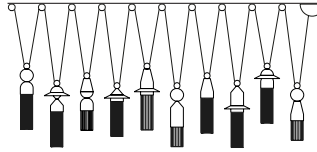

NAPPE C10

10 x LED 54W CRI>90
3000K - 6880 Nominal lm
Dimmable: 1-10V + PUSH + DALI