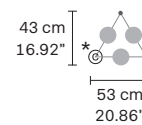

CLOSE TRIANGLE