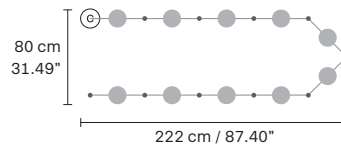

OPEN PENTAGON

CLOSE PENTAGON

*On request canopy with 2 holes for cables

NAPPE C10

LINEAR

DOUBLE LINEAR

CIRCULAR

: for the US market, refer to the relevant price list.