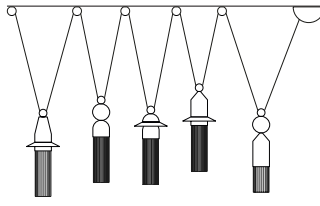

NAPPE C5

5 x LED 27W CRI>90
3000K - 3440 Nominal lm
Dimmable: 1-10V + PUSH