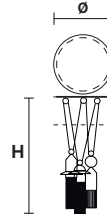

NAPPE C3 RD 40

TECHNICAL INFORMATION

Ø 40 cm / 15.74"

H max 155 cm / 61.02"

LED x 16,2W CRI>90 - 3000K-
2064 Nominal lm

Dimmable: 0-10V