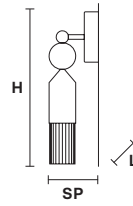

NAPPE APP N4

Applique

TECHNICAL INFORMATION

L 7.5 cm / 2.95"
SP 14 cm / 5.51"
H 40 cm / 15.74"

LED x 5,4W CRI>90
3000 K - 688 Nominal lm
Dimmable: 0-10V