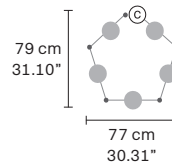

OPEN PENTAGON