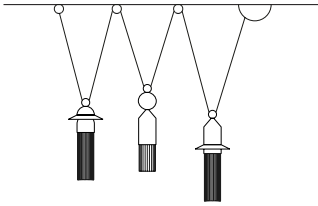

NAPPE C3

3 x LED 16,2W CRI>90
3000K - 2064 Nominal lm
Dimmable: 1-10V + PUSH