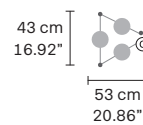

OPEN TRIANGLE