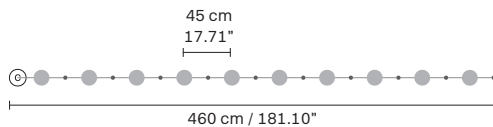

OPEN PENTAGON

CLOSE PENTAGON

*On request canopy with 2 holes for cables

NAPPE C10

LINEAR

DOUBLE LINEAR

CIRCULAR

: for the US market, refer to the relevant price list.