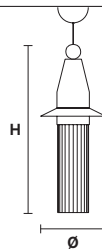

Suspension XL

Applique

Standard cables

When single suspension (N-XL):
1 single cable* (120 cm / 47.24")
with canopy

When composition (C3-C5-C10):
2 cables* (200 cm / 78.74" each)
with connection spheres

*Cables color: For V95 version the cable color is white. For V90 and mixed colors the cable color is black

NAPPE N0

Ø 7.5 cm / 2.95"
H 34 cm / 13.38"

LED x 5,4W CRI>90
3000 K - 688 Nominal lm
Not Dimmable

NAPPE N1

Ø 15 cm / 5.90"
H 36 cm / 14.17"

LED x 5,4W CRI>90
3000 K - 688 Nominal lm
Not Dimmable

NAPPE N2

Ø 15 cm / 5.90"
H 40 cm / 15.74"

LED x 5,4W CRI>90
3000 K - 688 Nominal lm
Not Dimmable

NAPPE N3

Ø 7.5 cm / 2.95"
H 36 cm / 14.17"

LED x 5,4W CRI>90
3000 K - 688 Nominal lm
Not Dimmable

NAPPE N4

Ø 7.5 cm / 2.95"
H 38 cm / 14.96"

LED x 5,4W CRI>90
3000 K - 688 Nominal lm
Not Dimmable

NAPPE N5

Ø 15 cm / 5.90"
H 40 cm / 15.74"

LED x 5,4W CRI>90
3000 K - 688 Nominal lm
Not Dimmable

NAPPE N6

Ø 15 cm / 5.90"
H 32 cm / 12.59"

LED x 5,4W CRI>90
3000 K - 688 Nominal lm
Not Dimmable

NAPPE N7

Ø 7.5 cm / 2.95"
H 34 cm / 13.38"