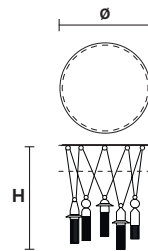

NAPPE C3 RD 60

TECHNICAL INFORMATION

Ø 60 cm / 23.62"

H max 155 cm / 61.02"

LED x 16,2W CRI>90 - 3000K-
 2064 Nominal lm

Dimmable: 0-10V

NAPPE C5 RD 80

TECHNICAL INFORMATION