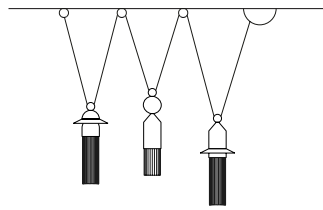

NAPPE C3

3 x LED 16.2 W CRI>90
3000K - 2064 Nominal lm
Dimmable: 0-10V

NAPPE C5

5 x LED 27 W CRI>90
3000K - 3440 Nominal lm
Dimmable: 0-10V

NAPPE C10

10 x LED 54 W CRI>90
3000K - 6880 Nominal lm
Dimmable: 0-10V

SUGGESTED COMPOSITIONS

NAPPE C3

LINEAR

OPEN TRIANGLE

CLOSE TRIANGLE

*On request canopy with 2 holes for cables

NAPPE C5

LINEAR

OPEN PENTAGON

CLOSE PENTAGON

*On request canopy with 2 holes for cables

NAPPE C10

LINEAR

DOUBLE LINEAR

CIRCULAR