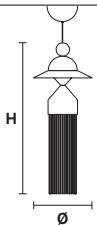

NAPPE N0

Ø 7.5 cm / 2.95"
H 34 cm / 13.38"

LED x 5,4W CRI>90
3000 K - 688 Nominal lm
Not Dimmable

NAPPE N1

Ø 15 cm / 5.90"
H 36 cm / 14.17"

LED x 5,4W CRI>90
3000 K - 688 Nominal lm
Not Dimmable

NAPPE N2

Ø 15 cm / 5.90"
H 40 cm / 15.74"

LED x 5,4W CRI>90
3000 K - 688 Nominal lm
Not Dimmable

NAPPE N3

Ø 7.5 cm / 2.95"
H 36 cm / 14.17"

LED x 5,4W CRI>90
3000 K - 688 Nominal lm
Not Dimmable

NAPPE N4

Ø 7.5 cm / 2.95"
H 38 cm / 14.96"

LED x 5,4W CRI>90
3000 K - 688 Nominal lm
Not Dimmable

NAPPE N5

Ø 15 cm / 5.90"
H 40 cm / 15.74"

LED x 5,4W CRI>90
3000 K - 688 Nominal lm
Not Dimmable

NAPPE N6

Ø 15 cm / 5.90"
H 32 cm / 12.59"

LED x 5,4W CRI>90
3000 K - 688 Nominal lm
Not Dimmable

NAPPE N7

Ø 7.5 cm / 2.95"
H 34 cm / 13.38"

LED x 5,4W CRI>90
3000 K - 688 Nominal lm
Not Dimmable

NAPPE N8

Ø 15 cm / 5.90"
H 39 cm / 15.35"

LED x 5,4W CRI>90
3000 K - 688 Nominal lm
Not Dimmable

NAPPE N9

Ø 7.5 cm / 2.95"
H 39 cm / 15.35"

LED x 5,4W CRI>90
3000 K - 688 Nominal lm
Not Dimmable