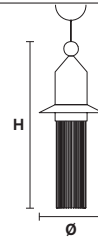

Suspension XL

Applique

Standard cables

When single suspension (N-XL):
1 single cable* (120 cm / 47.24")
with canopy

When composition (C3-C5-C10):
2 cables* (200 cm / 78.74" each)
with connection spheres

*Cables color: For V95 version the cable color is white. For V90 and mixed colors the cable color is black

NAPPE N0

Ø 7.5 cm / 2.95"
H 34 cm / 13.38"

LED x 5,4W CRI>90
3000 K - 688 Nominal lm
Not Dimmable

NAPPE N1

Ø 15 cm / 5.90"
H 36 cm / 14.17"

LED x 5,4W CRI>90
3000 K - 688 Nominal lm
Not Dimmable

NAPPE N2

Ø 15 cm / 5.90"
H 40 cm / 15.74"

LED x 5,4W CRI>90
3000 K - 688 Nominal lm
Not Dimmable

NAPPE N3

Ø 7.5 cm / 2.95"
H 36 cm / 14.17"

LED x 5,4W CRI>90
3000 K - 688 Nominal lm
Not Dimmable

NAPPE N4

Ø 7.5 cm / 2.95"
H 38 cm / 14.96"

LED x 5,4W CRI>90
3000 K - 688 Nominal lm
Not Dimmable