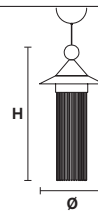

NAPPE N0

Ø 7.5 cm / 2.95"
H 34 cm / 13.38"

LED x 5,4W CRI>90
3000 K - 688 Nominal lm
Not Dimmable

NAPPE N1

Ø 15 cm / 5.90"
H 36 cm / 14.17"

LED x 5,4W CRI>90
3000 K - 688 Nominal lm
Not Dimmable

NAPPE N2

Ø 15 cm / 5.90"
H 40 cm / 15.74"

LED x 5,4W CRI>90
3000 K - 688 Nominal lm
Not Dimmable

NAPPE N3

Ø 7.5 cm / 2.95"
H 36 cm / 14.17"

LED x 5,4W CRI>90
3000 K - 688 Nominal lm
Not Dimmable

NAPPE N4

Ø 7.5 cm / 2.95"
H 38 cm / 14.96"

LED x 5,4W CRI>90
3000 K - 688 Nominal lm
Not Dimmable

NAPPE N5

Ø 15 cm / 5.90"
H 40 cm / 15.74"

LED x 5,4W CRI>90
3000 K - 688 Nominal lm
Not Dimmable

NAPPE N6

Ø 15 cm / 5.90"
H 32 cm / 12.59"

LED x 5,4W CRI>90
3000 K - 688 Nominal lm
Not Dimmable

NAPPE N7

Ø 7.5 cm / 2.95"
H 34 cm / 13.38"