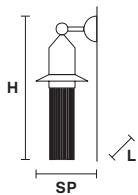

NAPPE APP N2

NAPPE APP N4

L 15 cm / 5.90"
SP 18 cm / 7.08"
H 42 cm / 16.53"

L 7.5 cm / 2.95"
SP 14 cm / 5.51"
H 40 cm / 15.74"

LED x 5,4W CRI>90
3000 K - 688 Nominal lm
Not Dimmable

LED x 5,4W CRI>90
3000 K - 688 Nominal lm
Not Dimmable