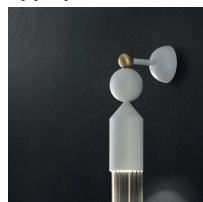

Suspension XL

Applique

Standard cables

When single suspension (N-XL):
1 single cable* (120 cm / 47.24")
with canopy

When composition (C3-C5-C10):
2 cables* (200 cm / 78.74" each)
with connection spheres

*Cables color: For V95 version the cable color is white. For V90 and mixed colors the cable color is black