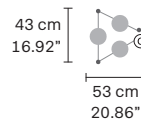

OPEN TRIANGLE