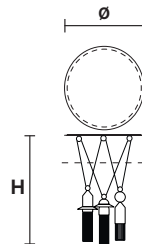

NAPPE C3 RD 60

Ø 60 cm / 23.62"
H max 155 cm / 61.02"

LED x 16,2W CRI>90
3000K- 2064 Nominal lm
Dimmable: 1-10V + PUSH