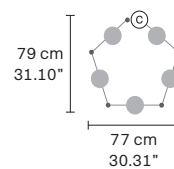

OPEN PENTAGON