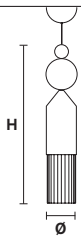

Suspension XL

Applique

Standard cables

When single suspension (N-XL):
1 single cable* (120 cm / 47.24")
with canopy

When composition (C3-C5-C10):
2 cables* (200 cm / 78.74" each)
with connection spheres

*Cables color: For V95 version the cable color is white. For V90 and mixed colors the cable color is black

NAPPE N0

Ø 7.5 cm / 2.95"
H 34 cm / 13.38"

LED x 5,4W CRI>90
3000 K - 688 Nominal lm
Not Dimmable

NAPPE N1

Ø 15 cm / 5.90"
H 36 cm / 14.17"

LED x 5,4W CRI>90
3000 K - 688 Nominal lm
Not Dimmable

NAPPE N2

Ø 15 cm / 5.90"
H 40 cm / 15.74"

LED x 5,4W CRI>90
3000 K - 688 Nominal lm
Not Dimmable

NAPPE N3

Ø 7.5 cm / 2.95"
H 36 cm / 14.17"

LED x 5,4W CRI>90
3000 K - 688 Nominal lm
Not Dimmable

NAPPE N4

Ø 7.5 cm / 2.95"
H 38 cm / 14.96"

LED x 5,4W CRI>90
3000 K - 688 Nominal lm
Not Dimmable

NAPPE N5

Ø 15 cm / 5.90"
H 40 cm / 15.74"

LED x 5,4W CRI>90
3000 K - 688 Nominal lm
Not Dimmable

NAPPE N6

Ø 15 cm / 5.90"
H 32 cm / 12.59"

LED x 5,4W CRI>90
3000 K - 688 Nominal lm
Not Dimmable

NAPPE N7

Ø 7.5 cm / 2.95"
H 34 cm / 13.38"