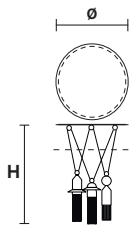

NAPPE C3 RD 60

TECHNICAL INFORMATION

Ø 60 cm / 23.62"

H max 155 cm / 61.02"

LED x 16,2W CRI>90 - 3000K-
2064 Nominal lm

Dimmable: 0-10V