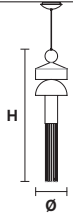

NAPPE C3 RD 40  

Ø 40 cm / 15.74"
H max 155 cm / 61.02"

LED x 16,2W CRI>90
 3000K- 2064 Nominal lm
Dimmable: 1-10V + PUSH

NAPPE C3 RD 60  

Ø 60 cm / 23.62"
H max 155 cm / 61.02"

LED x 16,2W CRI>90
 3000K- 2064 Nominal lm
Dimmable: 1-10V + PUSH

NAPPE C5 RD 80  

Ø 80 cm / 31.49"
H max 155 cm / 61.02"

LED x 27W CRI>90
 3000K- 3440 Nominal lm
Dimmable: 1-10V + PUSH

NAPPE XL1

NAPPE XL2

NAPPE XL3

Ø 30 cm / 11.81"
H 125 cm / 49.21"

UP 1 x LED 12W CRI>90
 3000K - 1830 Nominal lm
DOWN 1 x LED 7W CRI>90
 3000K - 1250 Nominal lm
Dimmable: 1-10V + PUSH + DALI