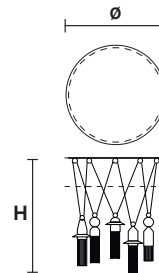

NAPPE C5 RD 80

Ø 80 cm / 31.49"
H max 155 cm / 61.02"

LED x 27W CRI>90
3000K- 3440 Nominal lm
Dimmable: 1-10V + PUSH