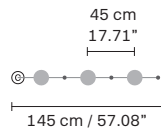

SUGGESTED COMPOSITIONS

NAPPE C3

LINEAR