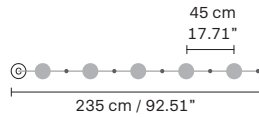

NAPPE C5

LINEAR