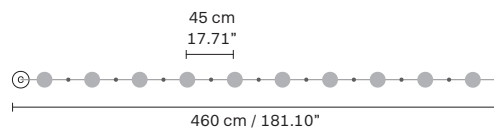

OPEN PENTAGON

CLOSE PENTAGON

*On request canopy with 2 holes for cables

NAPPE C10

LINEAR

DOUBLE LINEAR

CIRCULAR

NAPPE C3 LN 75