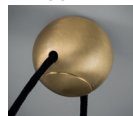

V35 V70 V84

BRASS

Only for
Nappe N
and C

F01 Foglia Oro
Gold leaf
Only for Nappe XL

G12 Oro spazzolato
Brushed gold
Only for Nappe
canopy N and C

V93 Oro verniciato
Painted gold
Only for metal beams

Family

Suspensions