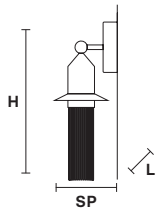

NAPPE XL3

Suspension XL 

TECHNICAL INFORMATION

Ø 30 cm / 11.81"
H 110 cm / 43.30"

 1 x LED 12W CRI>90
 3000K - 1730 Nominal lm
Dimmable: 0-10V

NAPPE APP N2

Applique

TECHNICAL INFORMATION