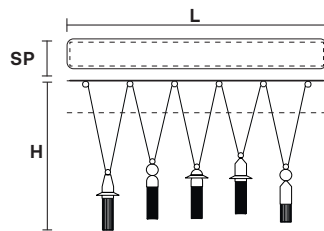

NAPPE C5 LN 175

TECHNICAL INFORMATION

L 175 cm / 68.89"

SP 20 cm / 7.87"

H max 155 cm / 61.02"

LED x 27W CRI>90 - 3000K- 3440
Nominal lm

Dimmable: 0-10V

NAPPE C3 RD 40

TECHNICAL INFORMATION

Ø 40 cm / 15.74"

H max 155 cm / 61.02"

LED x 16,2W CRI>90 - 3000K-
2064 Nominal lm

Dimmable: 0-10V

NAPPE C3 RD 60

TECHNICAL INFORMATION

Ø 60 cm / 23.62"

H max 155 cm / 61.02"

LED x 16,2W CRI>90 - 3000K-
2064 Nominal lm

Dimmable: 0-10V