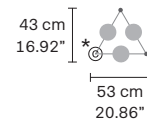

CLOSE TRIANGLE

*On request canopy with 2 holes for cables