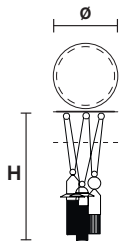

NAPPE C3 RD 40

Ø 40 cm / 15.74"
H max 155 cm / 61.02"

LED x 16,2W CRI>90
3000K- 2064 Nominal lm
Dimmable: 1-10V + PUSH