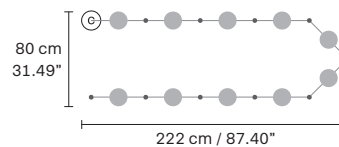

OPEN PENTAGON

CLOSE PENTAGON

*On request canopy with 2 holes for cables

NAPPE C10

LINEAR

DOUBLE LINEAR

CIRCULAR

NAPPE C3 LN 75