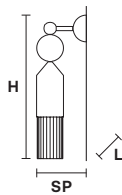

NAPPE APP N2

NAPPE APP N4

L 15 cm / 5.90"
SP 18 cm / 7.08"
H 42 cm / 16.53"

L 7.5 cm / 2.95"
SP 14 cm / 5.51"
H 40 cm / 15.74"

LED x 5,4W CRI>90
3000 K - 688 Nominal lm
Not Dimmable

LED x 5,4W CRI>90
3000 K - 688 Nominal lm
Not Dimmable