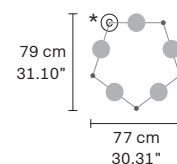

CLOSE PENTAGON

*On request canopy with 2 holes for cables