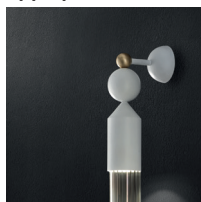

Struttura in metallo verniciato con astine di metallo o diffusori in vetro. Illuminazione a LED.

Painted metal frame with metal beams or glass diffusers. LED lighting.

Lackierte Metallstruktur mit Metallstäben oder Glas-Diffusoren. LED Beleuchtung.

Structure métallique vernie avec tiges métalliques ou diffuseurs en verre. Éclairage LED.

ОКРАШЕННАЯ МЕТАЛЛИЧЕСКАЯ СТРУКТУРА С ТОНКИМИ МЕТАЛЛИЧЕСКИМИ СТЕРЖНЯМИ ИЛИ СТЕКЛЯННЫМИ РАССЕИВАТЕЛЯМИ. СВЕТОДИОДНОЕ ОСВЕЩЕНИЕ.

Finishings

TOTAL WHITE

V95 Bianco opaco
Matt white

MIXED COLOURS

V95 V21 V51 V72

TOTAL BLACK

V90 Nero opaco
Matt Black

MIXED WARM

V35 V70 V84

BRASS

Only for
Nappe N
and C

F01 Foglia Oro
Gold leaf
Only for Nappe XL

G12 Oro spazzolato
Brushed gold
Only for Nappe
canopy N and C

V93 Oro verniciato
Painted gold
Only for metal beams

Family

Suspensions

Suspension XL

Applique

Standard cables

When single suspension (N-XL):
1 single cable* (120 cm / 47.24")
with canopy

When composition (C3-C5-C10):
2 cables* (200 cm / 78.74" each)
with connection spheres

*Cables color: For V95 version the cable color is white. For V90 and mixed colors the cable color is black