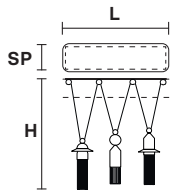

NAPPE C3 LN 75

L 75 cm / 29.52"
SP 20 cm / 7.87"
H max 155 cm / 61.02"

LED x 16,2W CRI>90
3000K- 2064 Nominal lm
Dimmable: 1-10V + PUSH