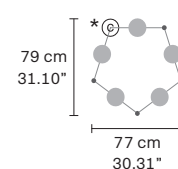

CLOSE PENTAGON