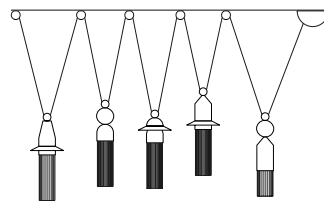

NAPPE C3

3 x LED 16.2 W CRI>90
3000K - 2064 Nominal lm
Dimmable: 0-10V

NAPPE C5

5 x LED 27 W CRI>90
3000K - 3440 Nominal lm
Dimmable: 0-10V

NAPPE C10

10 x LED 54 W CRI>90
3000K - 6880 Nominal lm
Dimmable: 0-10V

SUGGESTED COMPOSITIONS

NAPPE C3

LINEAR

OPEN TRIANGLE

CLOSE TRIANGLE

*On request canopy with 2 holes for cables

NAPPE C5

LINEAR

OPEN PENTAGON

CLOSE PENTAGON

*On request canopy with 2 holes for cables

NAPPE C10

LINEAR

DOUBLE LINEAR

CIRCULAR