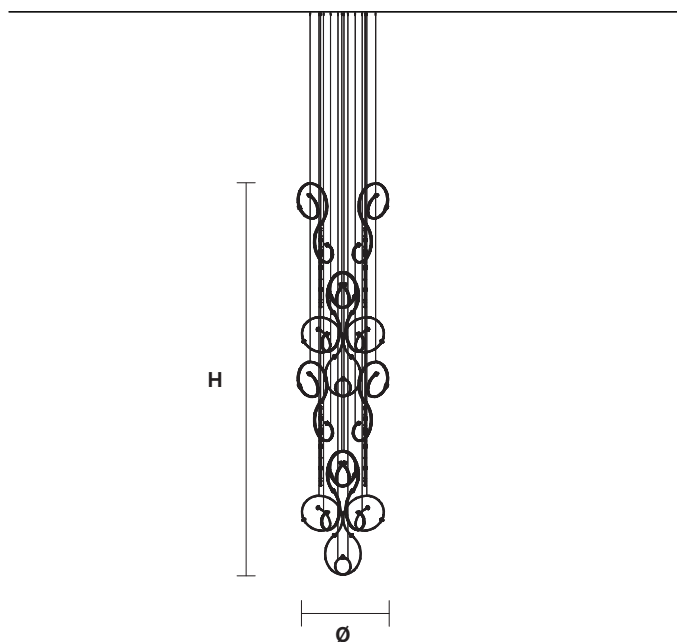

RAQAM R3

Design by: m_p studio

Composition

MASIERO

RAQAM R3 BASIC BATCH A - MODULO 1 X 16

CE

Struttura in metallo ricoperto in vetro, pendagli in cristallo, illuminazione LED.

Metal frame covered with glass, crystal pendants, LED lighting system.

TECHNICAL INFORMATION

Ø 125 cm / 49.21"
H 530 cm / 208.66"
W 49,6 kg / 109.35 lb

128 LED LIGHTS CRI>80
3000K - 204.8 W - 21760 lm
Dimmable PUSH or DMX
on request.

Fixing 16 x single steel cables
8 x main power supply
(1 driver and 1 control
board recessed)

G04
Chrome frame
Green Glass

G04
Chrome Frame
Transparent Glass

V95
White frame
Transparent Glass