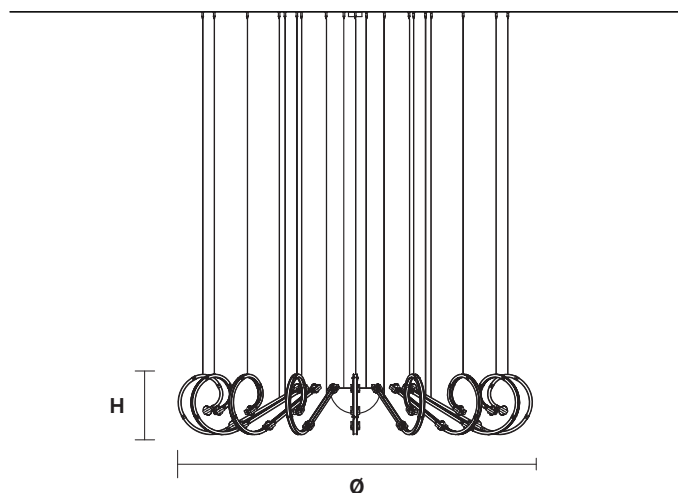

# MASIERO

RAQAM Q6 BASIC BATCH A - MODULO 2 X 16

CE

**Struttura in metallo ricoperto in vetro, pendagli in cristallo, illuminazione LED.**

Metal frame covered with glass, crystal pendants, LED lighting system.

#### TECHNICAL INFORMATION

Ø 204 cm / 80.31"  
H 35 cm / 13.77"  
W 40 kg / 88.1 lb

96 LED LIGHTS CRI>80  
3000K - 153.6 W - 16320 lm  
Dimmable PUSH or DMX on request.

Fixing 1 x central bracket  
35 x single steel cables

The cup contains:  
1 x control board  
1 x driver

**G03**  
Gold Frame  
Transparent Glass

**V32**  
Red Frame  
Red Glass

**G03**  
Gold Frame  
Orange Glass

**G04**  
Chrome Frame  
Red Glass

**G14**  
Burnished brass  
Transparent Glass