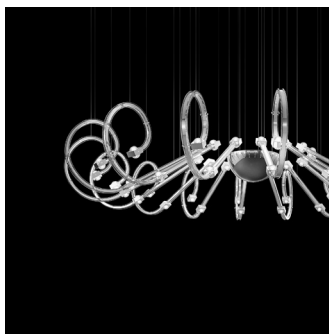

# RAQAM Q6

Design by: m\_p studio

Composition

# MASIERO

RAQAM Q6 BASIC BATCH A - MODULO 2 X 16

CE

**Struttura in metallo ricoperto in vetro, pendagli in cristallo, illuminazione LED.**

Metal frame covered with glass, crystal pendants, LED lighting system.

#### TECHNICAL INFORMATION

Ø 204 cm / 80.31"  
H 35 cm / 13.77"  
W 40 kg / 88.1 lb

96 LED LIGHTS CRI>80  
3000K - 153.6 W - 16320 lm  
Dimmable PUSH or DMX on request.

Fixing 1 x central bracket  
35 x single steel cables

The cup contains:  
1 x control board  
1 x driver

**G03**  
Gold Frame  
Transparent Glass

**V32**  
Red Frame  
Red Glass

**G03**  
Gold Frame  
Orange Glass

**G04**  
Chrome Frame  
Red Glass

**G14**  
Burnished brass  
Transparent Glass