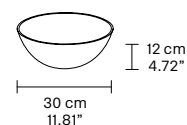

G03
Gold Frame
Transparent Glass