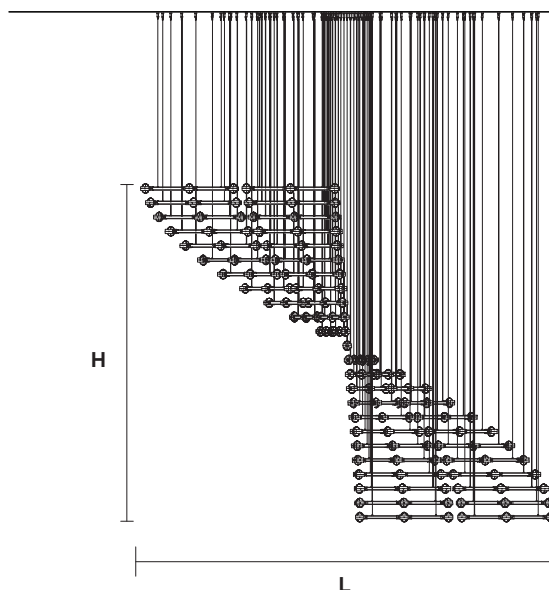

# MASIERO

RAQAM P5 BASIC BATCH A - MODULO 7 X 48

CE

**Struttura in metallo ricoperto in vetro, pendagli in cristallo, illuminazione LED.**

Metal frame covered with glass, crystal pendants, LED lighting system.

#### TECHNICAL INFORMATION

**L** 240 x 127cm /  
94.48" x 50.00"  
**H** 200 cm /78.74"  
**W** 48 kg / 105.83lb

288 LED LIGHTS CRI>80  
3000K - 460.8 W - 48960 lm  
Dimmable PUSH or DMX  
on request.

Fixing 96 x single steel cables  
24 x main power supply  
(3 drivers and 3 control  
boards recessed)