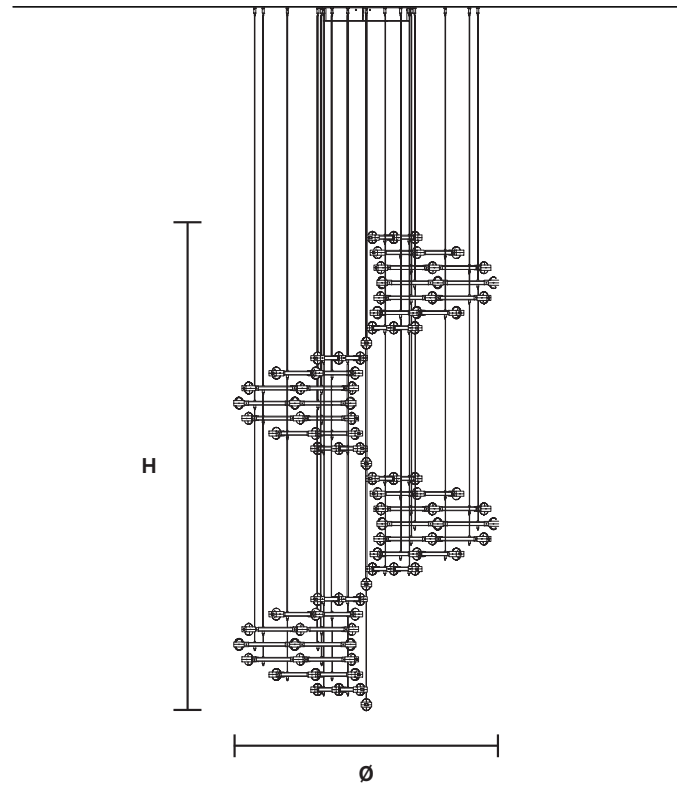

RAQAM P4

Design by: m_p studio

Composition

MASIERO

RAQAM P4 BASIC BATCH A - MODULO 7 X 32

CE

Struttura in metallo ricoperto in vetro, pendagli in cristallo, illuminazione LED.

Metal frame covered with glass, crystal pendants, LED lighting system.

TECHNICAL INFORMATION

Ø 126 cm / 49.60"

H 223 cm / 87.79"

W 40 kg / 88.1 lb

192 LED LIGHTS CRI > 80
3000 K - 307.2 W - 32640 lm
Dimmable PUSH or DMX
on request.

Fixing 1 x canopy

32 x single steel cables

The canopy contains: