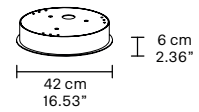

G03
Gold Frame
Transparent Glass