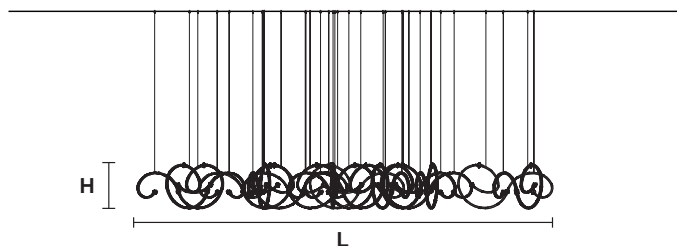

G14
Burnished brass
Transparent Glass

V61
Green frame
Green Glass

V82
Brown Frame
Orange Glass

G04
Chrome frame
Green Glass

G04
Chrome Frame
Transparent Glass

V95
White frame
Transparent Glass

TECHNICAL INFORMATION

L 500 x 580 cm /
196.85" x 228.34"
H 57 cm / 22.44"
W 49.6 kg / 109.3 lb"

128 LED LIGHTS CRI > 80
3000 K - 204.8 W - 21760 lm
Dimmable PUSH or DMX
on request.

Fixing 32 x single steel cables
16 x main powered supply
(1 driver and 1 control
board recessed)