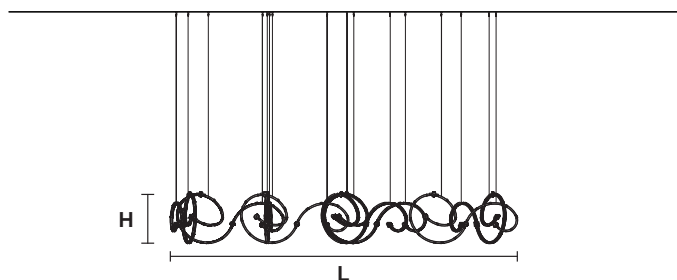

RAQAM N6

Design by: m_p studio

Composition

MASIERO

RAQAM N6 BASIC BATCH A - MODULO 1 X 8

CE

TECHNICAL INFORMATION

L 369 x 290 cm /
145.27" x 114.17"
H 57 cm / 22.44"
W 24.8 kg / 54.7 lb"

64 LED LIGHTS CRI > 80
3000 K - 102.4 W - 10880 lm
Dimmable PUSH or DMX
on request.

Fixing 16 x single steel cables
8 x main powered supply
(1 driver and 1 control
board recessed)

**Struttura in metallo ricoperto
in vetro, pendagli in cristallo,
illuminazione LED.**

L 500 x 580 cm /
196.85" x 228.34"
H 57 cm / 22.44"
W 49.6 kg / 109.3 lb"

128 LED LIGHTS CRI > 80
3000 K - 204.8 W - 21760 lm
Dimmable PUSH or DMX
on request.

Fixing 32 x single steel cables
16 x main powered supply
(1 driver and 1 control
board recessed)