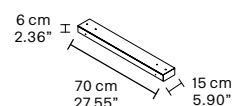

TECHNICAL INFORMATION

L 224,6 cm / 88.42"
H 76 cm / 29.92"
W 12 kg / 26.45 lb

64 LED LIGHTS CRI > 80
3000 K - 102.4 W - 10880 lm
Dimmable PUSH or DMX on request.

Fixing 1 x canopy
4 x single steel cables

V61
Green frame
Green Glass

V82
Brown Frame
Orange Glass

G04
Chrome frame
Green Glass

G04
Chrome Frame
Transparent Glass

V95
White frame
Transparent Glass

TECHNICAL INFORMATION

L 224.6 cm / 88.42"
H 155 cm / 61.02"
W 24 kg / 52.9 lb

CE

TECHNICAL INFORMATION

L 121,3 cm / 47.75"
H 155 cm / 61.02"
W 12 kg / 26.45 lb

64 LED LIGHTS CRI > 80
3000 K - 102.4 W - 10880 lm
Dimmable PUSH or DMX on request.

Fixing 1 x canopy

The canopy contains:
1 x control board
1 x driver

CE

TECHNICAL INFORMATION

L 121,3 cm / 47.75"
H 311 cm / 112.44"
W 24 cm / 52.9 lb

128 LED LIGHTS CRI > 80
3000 K - 204.8 W - 21760 lm
Dimmable PUSH or DMX.

Fixing 1 x canopy

The canopy contains:
1 x control board
1 x driver