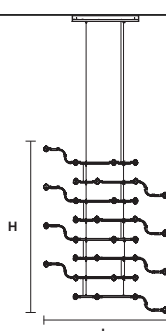

TECHNICAL INFORMATION

L 224,6 cm / 88.42"
H 76 cm / 29.92"
W 12 kg / 26.45 lb

64 LED LIGHTS CRI > 80
3000 K - 102.4 W - 10880 lm
Dimmable PUSH or DMX on request.

Fixing 1 x canopy
4 x single steel cables

V61
Green frame
Green Glass

V82
Brown Frame
Orange Glass

G04
Chrome frame
Green Glass

G04
Chrome Frame
Transparent Glass

V95
White frame
Transparent Glass

TECHNICAL INFORMATION

L 224.6 cm / 88.42"
H 155 cm / 61.02"
W 24 kg / 52.9 lb

128 LED LIGHTS CRI > 80
3000 K - 204.8 W - 21760 lm
Dimmable PUSH or DMX on request.

Fixing 1 x canopy
4 x single steel cables

The canopy contains:
1 x control board
1 x driver

RAQAM N2 BASIC BATCH B8 - MODULO 6 X 8

CE

TECHNICAL INFORMATION

L 121,3 cm / 47.75"
H 155 cm / 61.02"
W 12 kg / 26.45 lb

64 LED LIGHTS CRI > 80
3000 K - 102.4 W - 10880 lm
Dimmable PUSH or DMX on request.

Fixing 1 x canopy

The canopy contains:
1 x control board
1 x driver