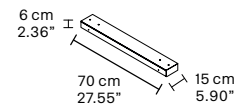

TECHNICAL INFORMATION

L 433 cm / 170.47"
H 52.5 cm / 20.66"
W 12 kg / 26.4 lb

64 LED LIGHTS CRI > 80
3000 K - 102.4 W - 10880 lm
Dimmable PUSH or DMX
on request.

Fixing 1 x canopy

8 x single steel cables

The canopy contains:
1 x control board
1 x driver

G03
Gold Frame
Transparent Glass