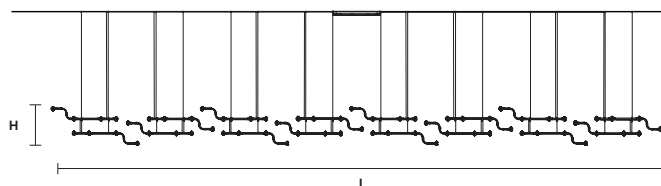

V61
Green frame
Green Glass

V82
Brown Frame
Orange Glass

G04
Chrome frame
Green Glass

G04
Chrome Frame
Transparent Glass

V95
White frame
Transparent Glass

RAQAM N2 BASIC BATCH C16 - MODULO 6 X 16

CE

TECHNICAL INFORMATION