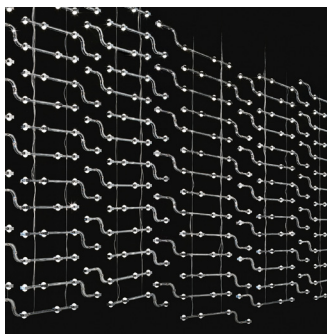

RAQAM N2

Design by: m_p studio

Composition

MASIERO

RAQAM N2 BASIC BATCH A8 - MODULO 6 X 8

CE

Struttura in metallo ricoperto in vetro, pendagli in cristallo, illuminazione LED.

Metal frame covered with glass, crystal pendants, LED lighting system.

TECHNICAL INFORMATION

L 224,6 cm / 88.42"
H 76 cm / 29.92"
W 12 kg / 26.45 lb

64 LED LIGHTS CRI > 80
3000 K - 102.4 W - 10880 lm
Dimmable PUSH or DMX on request.

Fixing 1 x canopy
4 x single steel cables

V61
Green frame
Green Glass

V82
Brown Frame
Orange Glass

G04
Chrome frame
Green Glass

G04
Chrome Frame
Transparent Glass

V95
White frame
Transparent Glass

TECHNICAL INFORMATION

L 224.6 cm / 88.42"
H 155 cm / 61.02"
W 24 kg / 52.9 lb

RAQAM N2

Suspension

Design by: m_p studio

MASIERO

Struttura in metallo ricoperto in vetro, pendagli in cristallo, illuminazione LED.

Metal frame covered with glass, crystal pendants, LED lighting system.

RAQAM N2 BASIC BATCH B16 - MODULO 6 X 16