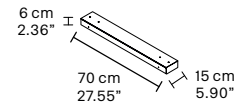

TECHNICAL INFORMATION

L 224,6 cm / 88.42"
H 76 cm / 29.92"
W 12 kg / 26.45 lb

64 LED LIGHTS CRI > 80
3000 K - 102.4 W - 10880 lm
Dimmable PUSH or DMX on request.

Fixing 1 x canopy
4 x single steel cables

V61
Green frame
Green Glass

V82
Brown Frame
Orange Glass

G04
Chrome frame
Green Glass

G04
Chrome Frame
Transparent Glass

V95
White frame
Transparent Glass

TECHNICAL INFORMATION

L 224.6 cm / 88.42"
H 155 cm / 61.02"
W 24 kg / 52.9 lb

CE

TECHNICAL INFORMATION

L 121,3 cm / 47.75"
H 155 cm / 61.02"
W 12 kg / 26.45 lb

64 LED LIGHTS CRI > 80
3000 K - 102.4 W - 10880 lm
Dimmable PUSH or DMX on request.

Fixing 1 x canopy

The canopy contains:
1 x control board
1 x driver

CE

TECHNICAL INFORMATION

L 121,3 cm / 47.75"
H 311 cm / 112.44"
W 24 cm / 52.9 lb

128 LED LIGHTS CRI > 80
3000 K - 204.8 W - 21760 lm
Dimmable PUSH or DMX.

Fixing 1 x canopy

The canopy contains:
1 x control board
1 x driver