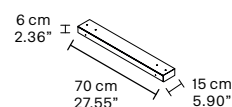

TECHNICAL INFORMATION

L 224,6 cm / 88.42"
H 76 cm / 29.92"
W 12 kg / 26.45 lb

64 LED LIGHTS CRI > 80
3000 K - 102.4 W - 10880 lm
Dimmable PUSH or DMX on request.

Fixing 1 x canopy
4 x single steel cables

The canopy contains:
1 x control board
1 x driver