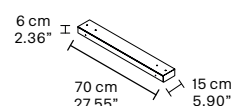

TECHNICAL INFORMATION

L 224.6 cm / 88.42"
H 155 cm / 61.02"
W 24 kg / 52.9 lb

128 LED LIGHTS CRI > 80
3000 K - 204.8 W - 21760 lm
Dimmable PUSH or DMX on request.

Fixing 1 x canopy
4 x single steel cables

The canopy contains:
1 x control board
1 x driver