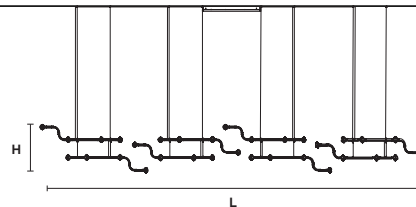

RAQAM N2 BASIC BATCH C8 - MODULO 6 X 8

CE

TECHNICAL INFORMATION

L 433 cm / 170.47"
H 52.5 cm / 20.66"
W 12 kg / 26.4 lb

64 LED LIGHTS CRI > 80
3000 K - 102.4 W - 10880 lm
Dimmable PUSH or DMX
on request.

Fixing 1 x canopy

8 x single steel cables

The canopy contains:
1 x control board
1 x driver