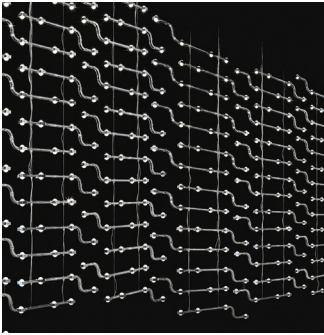

CE

TECHNICAL INFORMATION

L 121,3 cm / 47.75"
H 155 cm / 61.02"
W 12 kg / 26.45 lb

64 LED LIGHTS CRI > 80
3000 K - 102.4 W - 10880 lm
Dimmable PUSH or DMX on request.

Fixing 1 x canopy

The canopy contains:
1 x control board
1 x driver

RAQAM N2

Suspension

Design by: m_p studio

MASIERO

Struttura in metallo ricoperto in vetro, pendagli in cristallo, illuminazione LED.

Metal frame covered with glass, crystal pendants, LED lighting system.

RAQAM N2 BASIC BATCH B16 - MODULO 6 X 16