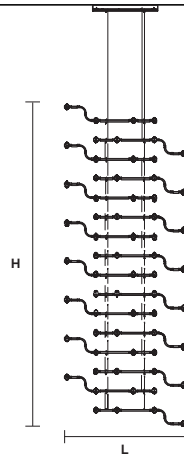

TECHNICAL INFORMATION

L 224,6 cm / 88.42"
H 76 cm / 29.92"
W 12 kg / 26.45 lb

64 LED LIGHTS CRI > 80
3000 K - 102.4 W - 10880 lm
Dimmable PUSH or DMX on request.

Fixing 1 x canopy
4 x single steel cables

V61
Green frame
Green Glass

V82
Brown Frame
Orange Glass

G04
Chrome frame
Green Glass

G04
Chrome Frame
Transparent Glass

V95
White frame
Transparent Glass

TECHNICAL INFORMATION

L 224.6 cm / 88.42"
H 155 cm / 61.02"
W 24 kg / 52.9 lb

CE

TECHNICAL INFORMATION

L 121,3 cm / 47.75"
H 155 cm / 61.02"
W 12 kg / 26.45 lb

64 LED LIGHTS CRI > 80
3000 K - 102.4 W - 10880 lm
Dimmable PUSH or DMX on request.

Fixing 1 x canopy

The canopy contains:
1 x control board
1 x driver

CE

TECHNICAL INFORMATION

L 121,3 cm / 47.75"
H 311 cm / 112.44"
W 24 cm / 52.9 lb

128 LED LIGHTS CRI > 80
3000 K - 204.8 W - 21760 lm
Dimmable PUSH or DMX.

Fixing 1 x canopy

The canopy contains:
1 x control board
1 x driver