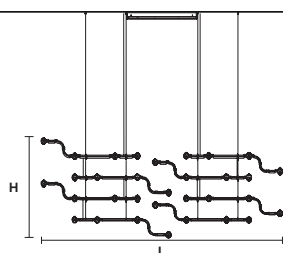

RAQAM N2

Design by: m_p studio

Composition

MASIERO

RAQAM N2 BASIC BATCH A8 - MODULO 6 X 8

CE

Struttura in metallo ricoperto in vetro, pendagli in cristallo, illuminazione LED.

Metal frame covered with glass, crystal pendants, LED lighting system.

TECHNICAL INFORMATION

L 224,6 cm / 88.42"
H 76 cm / 29.92"
W 12 kg / 26.45 lb

64 LED LIGHTS CRI > 80
3000 K - 102.4 W - 10880 lm
Dimmable PUSH or DMX on request.

Fixing 1 x canopy
4 x single steel cables

V61
Green frame
Green Glass

V82
Brown Frame
Orange Glass

G04
Chrome frame
Green Glass

G04
Chrome Frame
Transparent Glass

V95
White frame
Transparent Glass

TECHNICAL INFORMATION

L 224.6 cm / 88.42"
H 155 cm / 61.02"
W 24 kg / 52.9 lb

CE

TECHNICAL INFORMATION

L 121,3 cm / 47.75"
H 155 cm / 61.02"
W 12 kg / 26.45 lb

64 LED LIGHTS CRI > 80
3000 K - 102.4 W - 10880 lm
Dimmable PUSH or DMX on request.

Fixing 1 x canopy

The canopy contains:
1 x control board
1 x driver