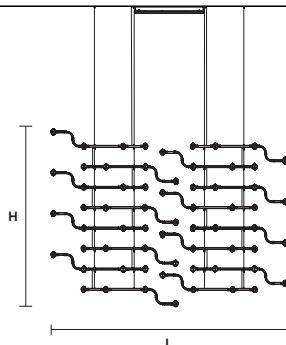

TECHNICAL INFORMATION

L 224,6 cm / 88.42"
H 76 cm / 29.92"
W 12 kg / 26.45 lb

64 LED LIGHTS CRI > 80
3000 K - 102.4 W - 10880 lm
Dimmable PUSH or DMX on request.

Fixing 1 x canopy
4 x single steel cables

V61
Green frame
Green Glass

V82
Brown Frame
Orange Glass

G04
Chrome frame
Green Glass

G04
Chrome Frame
Transparent Glass

V95
White frame
Transparent Glass

TECHNICAL INFORMATION

L 224.6 cm / 88.42"
H 155 cm / 61.02"
W 24 kg / 52.9 lb

CE

TECHNICAL INFORMATION

L 121,3 cm / 47.75"
H 155 cm / 61.02"
W 12 kg / 26.45 lb

64 LED LIGHTS CRI > 80
3000 K - 102.4 W - 10880 lm
Dimmable PUSH or DMX on request.

Fixing 1 x canopy

The canopy contains:
1 x control board
1 x driver

CE

TECHNICAL INFORMATION

L 121,3 cm / 47.75"
H 311 cm / 112.44"
W 24 cm / 52.9 lb

128 LED LIGHTS CRI > 80
3000 K - 204.8 W - 21760 lm
Dimmable PUSH or DMX.

Fixing 1 x canopy

The canopy contains:
1 x control board
1 x driver