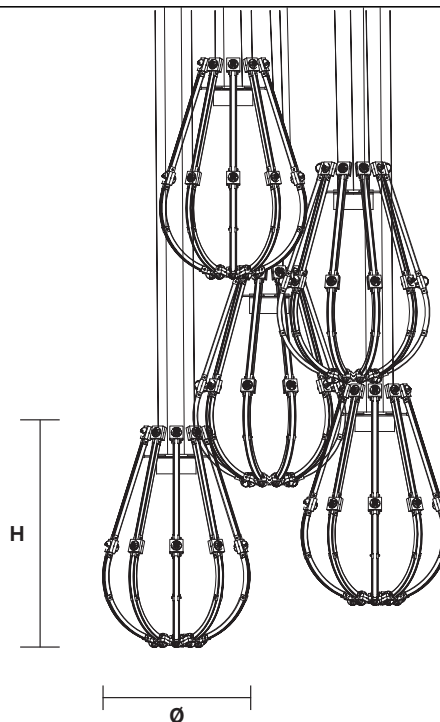

RAQAM M1

Design by: m_p studio

Composition

MASIERO

RAQAM M1 BASIC BATCH - MODULO 3 X 10

CE

Struttura in metallo ricoperto in vetro, pendagli in cristallo, illuminazione LED.

Metal frame covered with glass, crystal pendants, LED lighting system.

TECHNICAL INFORMATION

Ø 65 cm / 25.59"
H 85 cm / 33.46"
W 20 cm / 44.1 lb

60 LED LIGHTS CRI > 80
3000 K - 96 W - 10200 lm
Dimmable PUSH or DMX
on request.

Fixing 1 x canopy

The canopy contains:
1 x driver

V82
Brown Frame
Orange Glass

G04
Chrome frame
Green Glass

G04
Chrome Frame
Transparent Glass

V95
White frame
Transparent Glass

RAQAM M1 COMPOSITION - BASIC BATCH A X 5

CE

TECHNICAL INFORMATION

Ø 65 cm / 25.59"
H 85 cm / 33.46"
W 100 kg / 220.46 lb

300 LED LIGHTS - 480 W - 51000 lm
Dimmable PUSH or DMX
on request.

Fixing 1 x canopy

The canopy contains:
1 x driver

The box contains:
1 x control board