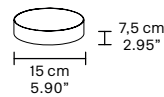

The box contains:
1 x control board

G03
Gold Frame
Transparent Glass