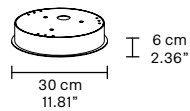

TECHNICAL INFORMATION

Ø 65 cm / 25.59"
H 85 cm / 33.46"
W 20 cm / 44.1 lb

60 LED LIGHTS CRI > 80
3000 K - 96 W - 10200 lm
Dimmable PUSH or DMX
on request.

Fixing 1 x canopy

The canopy contains:
1 x driver

V82
Brown Frame
Orange Glass

G04
Chrome frame
Green Glass

G04
Chrome Frame
Transparent Glass

V95
White frame
Transparent Glass

RAQAM M1 COMPOSITION - BASIC BATCH A X 5

CE

TECHNICAL INFORMATION

Ø 65 cm / 25.59"
H 85 cm / 33.46"
W 100 kg / 220.46 lb