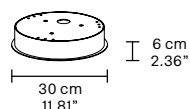

TECHNICAL INFORMATION

Ø 65 cm / 25.59"
H 85 cm / 33.46"
W 100 kg / 220.46 lb

300 LED LIGHTS - 480 W - 51000 lm
Dimmable PUSH or DMX
on request.

Fixing 1 x canopy

The canopy contains:
1 x driver