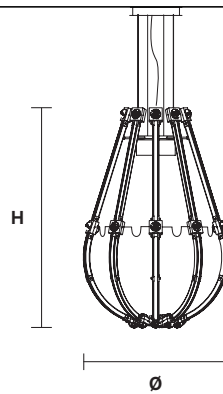

RAQAM M1

Design by: m_p studio

Composition

MASIERO

RAQAM M1 BASIC BATCH - MODULO 3 X 10

CE

Struttura in metallo ricoperto in vetro, pendagli in cristallo, illuminazione LED.

Metal frame covered with glass, crystal pendants, LED lighting system.

TECHNICAL INFORMATION

Ø 65 cm / 25.59"
H 85 cm / 33.46"
W 20 cm / 44.1 lb

60 LED LIGHTS CRI > 80
3000 K - 96 W - 10200 lm
Dimmable PUSH or DMX
on request.

Fixing 1 x canopy

The canopy contains:
1 x driver

The box contains:
1 x control board

G03
Gold Frame
Transparent Glass

V32
Red Frame
Red Glass

G03
Gold Frame
Orange Glass

G04
Chrome Frame
Red Glass

G14
Burnished brass
Transparent Glass

V61
Green frame
Green Glass

V82
Brown Frame
Orange Glass

G04
Chrome frame
Green Glass

G04
Chrome Frame
Transparent Glass

V95
White frame
Transparent Glass

RAQAM M1 COMPOSITION - BASIC BATCH A X 5

CE

TECHNICAL INFORMATION

Ø 65 cm / 25.59"
H 85 cm / 33.46"
W 100 kg / 220.46 lb