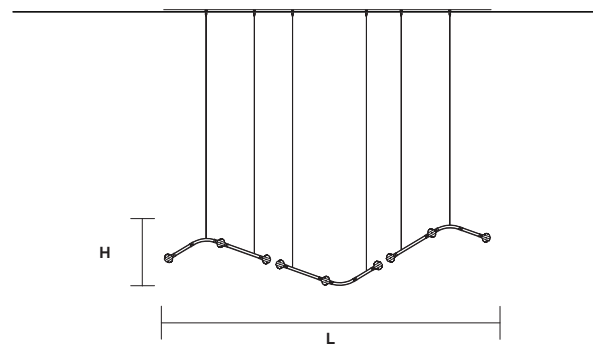

#### TECHNICAL INFORMATION

**L** 200 x 96cm / 78.74"x 37.79"  
**H** 39 cm / 15.35"  
**W** 34 kg / 74.95 lb

144 LED LIGHTS CRI>80  
 3000K - 216 W - 28080 Nominal lm

Dimmable PUSH or DMX on request.