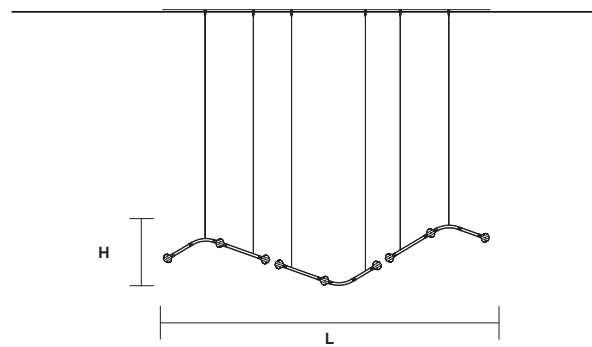

RAQAM R2 BASIC BATCH A - MODULO 5 X 24

CE

TECHNICAL INFORMATION

L 200 x 96cm / 78.74"x 37.79"
H 39 cm / 15.35"
W 34 kg / 74.95 lb

144 LED LIGHTS CRI>80
3000K - 216 W - 28080 Nominal lm
Dimmable PUSH or DMX on request.

Fixing:
48 x single steel cables.
24 x main power supply
(3 x drivers + 3 x control boards recessed)