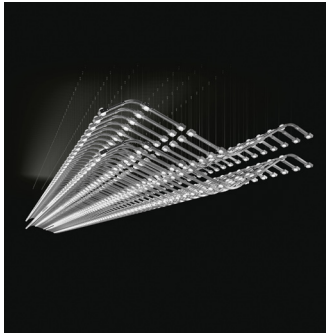

# MASIERO

**Struttura in metallo ricoperto in vetro, illuminazione LED.**

Metal frame covered with glass, LED lighting system.