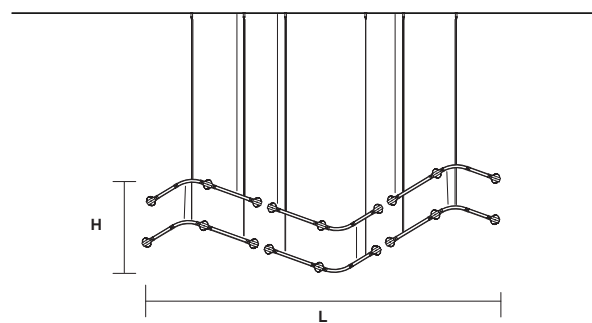

RAQAM R2 BASIC BATCH B - MODULO 5 X 48

CE

TECHNICAL INFORMATION

L 200 x 96cm / 78.74"x 37.79"
H 60 cm / 23.62"
W 62 kg / 136.68 lb

288 LED LIGHTS CRI>80
3000K - 432 W - 56160 Nominal lm
Dimmable PUSH or DMX on request.

Fixing:
48 x single steel cables.
24 x main power supply
(3 x drivers + 3 x control boards recessed)

G03
Gold Frame
Transparent Glass

V32
Red Frame
Red Glass

G03
Gold Frame
Orange Glass

G04
Chrome Frame
Red Glass

G14
Burnished brass
Transparent Glass

V61
Green frame
Green Glass

V82
Brown Frame
Orange Glass

G04
Chrome frame
Green Glass

G04
Chrome Frame
Transparent Glass

V95
White frame
Transparent Glass