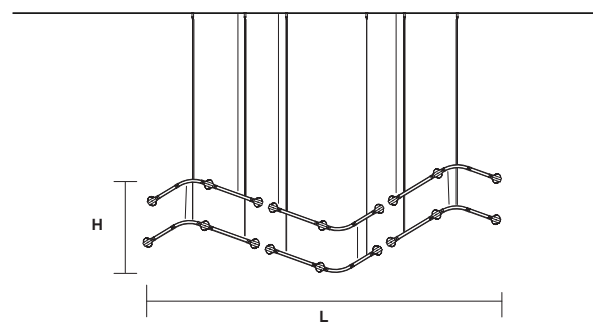

RAQAM R2 BASIC BATCH B - MODULO 5 X 48

CE

TECHNICAL INFORMATION

L 200 x 96cm / 78.74"x 37.79"
H 60 cm / 23.62"
W 62 kg / 136.68 lb

288 LED LIGHTS CRI>80
3000K - 432 W - 56160 Nominal lm

Dimmable PUSH or DMX on request.

Fixing:

48 x single steel cables.
24 x main power supply
(3 x drivers + 3 x control boards recessed)

: for the US market, refer to the relevant price list.