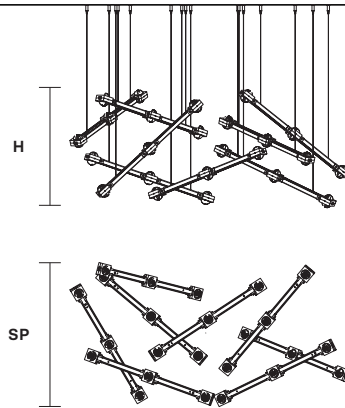

RAQAM N7

Design by: Marc Sadler

Composition - Technical Info

MASIERO

RAQAM N7 BASIC BATCH A - MODULO 7 X 8

Struttura in metallo ricoperto in vetro, illuminazione LED.

Metal frame covered with glass, LED lighting system.

TECHNICAL INFORMATION

L 117 cm / 46.06"
SP 60 cm / 23.62"
H 50 cm / 19.68"
W 12 kg / 26.45 lb

48 LED x 72W CRI > 80 3000 K - 9360
Nominal lm
DIMMABLE: PUSH + DMX on request.

Fixing:

16 x single steel cables.
8 x main power supply
(1 driver + 1 control board recessed)

MASIERO

RAQAM N7 BASIC BATCH A - MODULO 7 X 8

Struttura in metallo ricoperto in vetro, illuminazione LED.

Metal frame covered with glass, LED lighting system.

TECHNICAL INFORMATION

L 117 cm / 46.06"
SP 60 cm / 23.62"
H 50 cm / 19.68"
W 12 kg / 26.45 lb