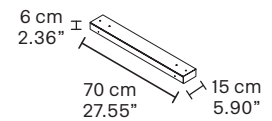

TECHNICAL INFORMATION

L 121,3 cm / 47.75"
H 311 cm / 112.44"
W 28 cm / 61.72 lb

128 LED LIGHTS CRI > 80
3000 K - 192 W - 24960 Nominal lm
Dimmable PUSH or DMX on request.

Fixing: 1 x canopy.
The canopy contains:
1 x driver
1 x control board