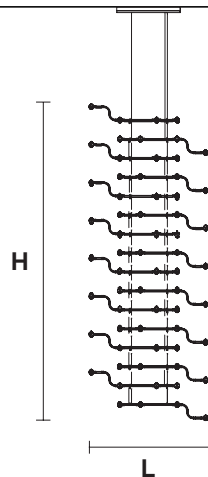

RAQAM N2 BASIC BATCH B16 - MODULO 6 X 16

CE

TECHNICAL INFORMATION

L 121,3 cm / 47.75"
H 311 cm / 112.44"
W 28 cm / 61.72 lb

128 LED LIGHTS CRI > 80
3000 K - 192 W - 24960 Nominal lm
Dimmable PUSH or DMX on request.

Fixing: 1 x canopy.
The canopy contains:
1 x driver
1 x control board

RAQAM N2 BASIC BATCH C8 - MODULO 6 X 8

CE