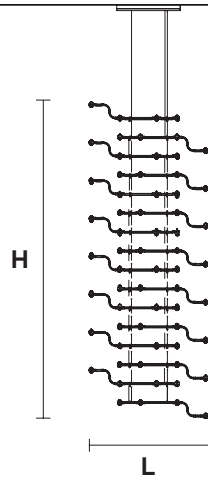

RAQAM N2 BASIC BATCH B16 - MODULO 6 X 16

CE

TECHNICAL INFORMATION

L 121,3 cm / 47.75"
H 311 cm / 112.44"
W 28 cm / 61.72 lb

128 LED LIGHTS CRI > 80
3000 K - 192 W - 24960 Nominal lm
Dimmable PUSH or DMX on request.

Fixing: 1 x canopy.
The canopy contains:
1 x driver
1 x control board

RAQAM N2 BASIC BATCH C8 - MODULO 6 X 8

CE

G03
Gold Frame
Transparent Glass

V32
Red Frame
Red Glass

G03
Gold Frame
Orange Glass

G04
Chrome Frame
Red Glass

G14
Burnished brass
Transparent Glass

V61
Green frame
Green Glass

V82
Brown Frame
Orange Glass

G04
Chrome frame
Green Glass

G04
Chrome Frame
Transparent Glass

V95
White frame
Transparent Glass