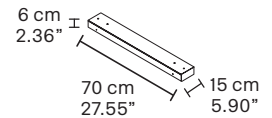

#### TECHNICAL INFORMATION

**L** 224,6 cm / 88.42"  
**H** 76 cm / 29.92"  
**W** 16 kg / 35.27 lb

64 LED LIGHTS CRI > 80  
 3000 K - 96 W- 12480- Nominal lm  
 Dimmable PUSH or DMX on request.

**Fixing:** 1 x canopy  
 4 x single steel cables.  
 The canopy contains:  
 1 x driver  
 1 x control board

#### TECHNICAL INFORMATION

**L** 224,6 cm / 88.42"  
**H** 155 cm / 61.02"  
**W** 28 kg / 61.72 lb

128 LED LIGHTS CRI > 80  
 3000 K - 192 W- 24960 Nominal lm  
 Dimmable PUSH or DMX on request.

**Fixing:** 1 x canopy  
 4 x single steel cables.  
 The canopy contains:  
 1 x driver  
 1 x control board