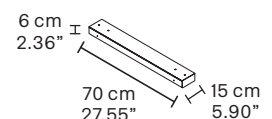

#### TECHNICAL INFORMATION

**L** 224,6 cm / 88.42"  
**H** 76 cm / 29.92"  
**W** 16 kg / 35.27 lb

64 LED LIGHTS CRI > 80  
 3000 K - 96 W- 12480- Nominal lm  
 Dimmable PUSH or DMX on request.

**Fixing:** 1 x canopy  
 4 x single steel cables.  
 The canopy contains:  
 1 x driver  
 1 x control board

#### TECHNICAL INFORMATION

**L** 224,6 cm / 88.42"  
**H** 155 cm / 61.02"  
**W** 28 kg / 61.72 lb

128 LED LIGHTS CRI > 80  
 3000 K - 192 W- 24960 Nominal lm  
 Dimmable PUSH or DMX on request.

**Fixing:** 1 x canopy  
 4 x single steel cables.  
 The canopy contains:  
 1 x driver  
 1 x control board

#### TECHNICAL INFORMATION

**L** 121,3 cm / 47.75"  
**H** 155cm / 61.02"  
**W** 16 kg / 35.27 lb

64 LED LIGHTS CRI > 80  
 3000 K - 96 W- 12480 Nominal lm  
 Dimmable PUSH or DMX on request.

**Fixing:** 1 x canopy.  
 The canopy contains:  
 1 x driver  
 1 x control board

#### TECHNICAL INFORMATION

**L** 121,3 cm / 47.75"  
**H** 311 cm / 112.44"  
**W** 28 cm / 61.72 lb

128 LED LIGHTS CRI > 80  
 3000 K - 192 W - 24960 Nominal lm  
 Dimmable PUSH or DMX on request.

**Fixing:** 1 x canopy.  
 The canopy contains:  
 1 x driver  
 1 x control board