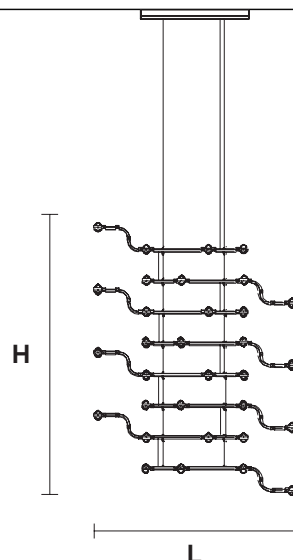

RAQAM N2 BASIC BATCH B8 - MODULO 6 X 8

CE

TECHNICAL INFORMATION

L 121,3 cm / 47.75"
H 155cm / 61.02 "
W 16 kg / 35.27 lb

64 LED LIGHTS CRI > 80
3000 K - 96 W- 12480 Nominal lm
Dimmable PUSH or DMX on request.

Fixing: 1 x canopy.
The canopy contains:
1 x driver
1 x control board