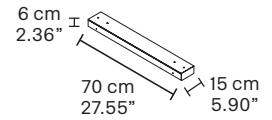

#### TECHNICAL INFORMATION

**L** 224,6 cm / 88.42"  
**H** 76 cm / 29.92"  
**W** 16 kg / 35.27 lb

64 LED LIGHTS CRI > 80  
 3000 K - 96 W- 12480- Nominal lm  
 Dimmable PUSH or DMX on request.

**Fixing:** 1 x canopy  
 4 x single steel cables.  
 The canopy contains:  
 1 x driver  
 1 x control board

#### TECHNICAL INFORMATION

**L** 224,6 cm / 88.42"  
**H** 155 cm / 61.02"  
**W** 28 kg / 61.72 lb

128 LED LIGHTS CRI > 80  
 3000 K - 192 W- 24960 Nominal lm  
 Dimmable PUSH or DMX on request.

**Fixing:** 1 x canopy  
 4 x single steel cables.  
 The canopy contains:  
 1 x driver  
 1 x control board

#### TECHNICAL INFORMATION

**L** 848 cm / 333.85"  
**H** 52.5 cm / 20.66"  
**W** 28 kg / 61.72 lb

128 LED LIGHTS CRI > 80  
 3000 K - 192 W - 24960 Nominal lm  
 Dimmable PUSH or DMX on request.

**Fixing:** 1 x canopy  
 16 x single steel cables.  
 The canopy contains:  
 1 x driver  
 1 x control board