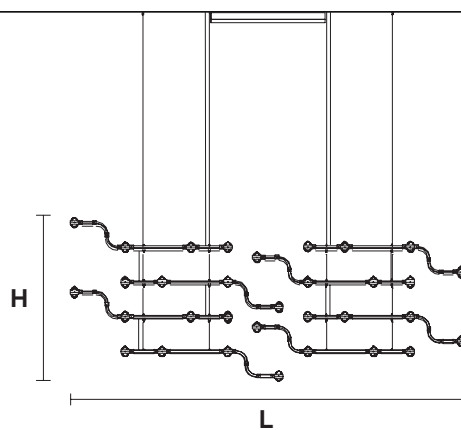

# MASIERO

Struttura in metallo ricoperto in vetro, illuminazione LED.

Metal frame covered with glass, LED lighting system.

#### TECHNICAL INFORMATION

**L** 224,6 cm / 88.42"  
**H** 76 cm / 29.92"  
**W** 16 kg / 35.27 lb

64 LED LIGHTS CRI > 80  
 3000 K - 96 W- 12480- Nominal lm  
 Dimmable PUSH or DMX on request.

**Fixing:** 1 x canopy  
 4 x single steel cables.  
 The canopy contains:  
 1 x driver  
 1 x control board

#### TECHNICAL INFORMATION

**L** 224,6 cm / 88.42"  
**H** 155 cm / 61.02"  
**W** 28 kg / 61.72 lb

128 LED LIGHTS CRI > 80  
 3000 K - 192 W- 24960 Nominal lm  
 Dimmable PUSH or DMX on request.

**Fixing:** 1 x canopy  
 4 x single steel cables.  
 The canopy contains:  
 1 x driver  
 1 x control board