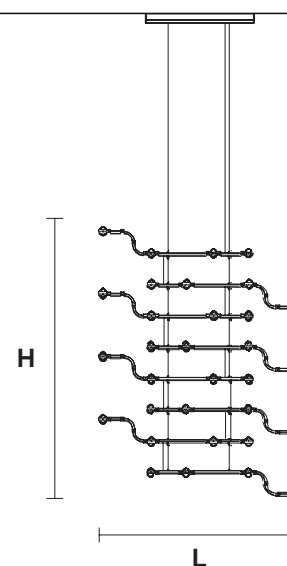

#### TECHNICAL INFORMATION

**L** 224,6 cm / 88.42"  
**H** 76 cm / 29.92"  
**W** 16 kg / 35.27 lb

64 LED LIGHTS CRI > 80  
 3000 K - 96 W- 12480- Nominal lm  
 Dimmable PUSH or DMX on request.

**Fixing:** 1 x canopy  
 4 x single steel cables.  
 The canopy contains:  
 1 x driver  
 1 x control board

#### TECHNICAL INFORMATION

**L** 224,6 cm / 88.42"  
**H** 155 cm / 61.02"  
**W** 28 kg / 61.72 lb

128 LED LIGHTS CRI > 80  
 3000 K - 192 W- 24960 Nominal lm  
 Dimmable PUSH or DMX on request.

**Fixing:** 1 x canopy  
 4 x single steel cables.  
 The canopy contains:  
 1 x driver  
 1 x control board

#### TECHNICAL INFORMATION

**L** 121,3 cm / 47.75"  
**H** 155cm / 61.02"  
**W** 16 kg / 35.27 lb

64 LED LIGHTS CRI > 80  
 3000 K - 96 W- 12480 Nominal lm  
 Dimmable PUSH or DMX on request.

**Fixing:** 1 x canopy.  
 The canopy contains:  
 1 x driver  
 1 x control board