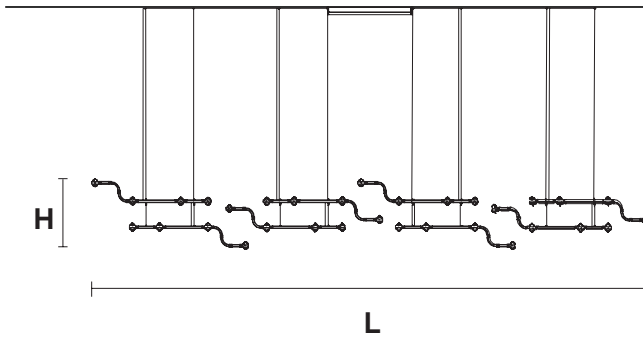

#### TECHNICAL INFORMATION

**L** 433 cm / 170.47"  
**H** 52.5 cm / 20.66"  
**W** 16 kg / 35.27 lb

64 LED LIGHTS CRI > 80  
 3000 K - 96 W - 12480 Nominal lm  
 Dimmable PUSH or DMX on request.

**Fixing:** 1 x canopy  
 8 x single steel cables.  
 The canopy contains:  
 1 x driver  
 1 x control board