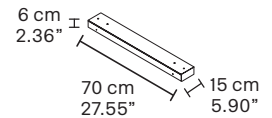

#### TECHNICAL INFORMATION

**L** 224,6 cm / 88.42"  
**H** 76 cm / 29.92"  
**W** 16 kg / 35.27 lb

64 LED LIGHTS CRI > 80  
 3000 K - 96 W- 12480- Nominal lm  
 Dimmable PUSH or DMX on request.

**Fixing:** 1 x canopy  
 4 x single steel cables.  
 The canopy contains:  
 1 x driver  
 1 x control board

#### TECHNICAL INFORMATION

**L** 224,6 cm / 88.42"  
**H** 155 cm / 61.02"  
**W** 28 kg / 61.72 lb

128 LED LIGHTS CRI > 80  
 3000 K - 192 W- 24960 Nominal lm  
 Dimmable PUSH or DMX on request.

**Fixing:** 1 x canopy  
 4 x single steel cables.  
 The canopy contains:  
 1 x driver  
 1 x control board

#### TECHNICAL INFORMATION

**L** 121,3 cm / 47.75"  
**H** 311 cm / 112.44"  
**W** 28 cm / 61.72 lb

128 LED LIGHTS CRI > 80  
 3000 K - 192 W - 24960 Nominal lm  
 Dimmable PUSH or DMX on request.

**Fixing:** 1 x canopy.  
 The canopy contains:  
 1 x driver  
 1 x control board

#### TECHNICAL INFORMATION

**L** 433 cm / 170.47"  
**H** 52.5 cm / 20.66"  
**W** 16 kg / 35.27 lb

64 LED LIGHTS CRI > 80  
 3000 K - 96 W - 12480 Nominal lm  
 Dimmable PUSH or DMX on request.

**Fixing:** 1 x canopy  
 8 x single steel cables.  
 The canopy contains:  
 1 x driver  
 1 x control board