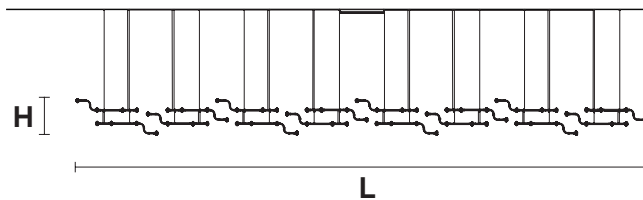

RAQAM N2 BASIC BATCH C16 - MODULO 6 X 16

CE

TECHNICAL INFORMATION

L 848 cm / 333.85"
H 52.5 cm / 20.66"
W 28 kg / 61.72 lb

128 LED LIGHTS CRI > 80
3000 K - 192 W - 24960 Nominal lm
Dimmable PUSH or DMX on request.

Fixing: 1 x canopy
16 x single steel cables.
The canopy contains:
1 x driver
1 x control board

☎ : for the US market, refer to the relevant price list.