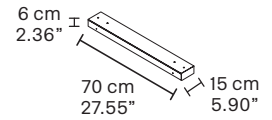

#### TECHNICAL INFORMATION

**L** 224,6 cm / 88.42"  
**H** 76 cm / 29.92"  
**W** 16 kg / 35.27 lb

64 LED LIGHTS CRI > 80  
 3000 K - 96 W- 12480- Nominal lm  
 Dimmable PUSH or DMX on request.

**Fixing:** 1 x canopy  
 4 x single steel cables.  
 The canopy contains:  
 1 x driver  
 1 x control board

#### TECHNICAL INFORMATION

**L** 224,6 cm / 88.42"  
**H** 155 cm / 61.02"  
**W** 28 kg / 61.72 lb

128 LED LIGHTS CRI > 80  
 3000 K - 192 W- 24960 Nominal lm  
 Dimmable PUSH or DMX on request.

**Fixing:** 1 x canopy  
 4 x single steel cables.  
 The canopy contains:  
 1 x driver  
 1 x control board

#### TECHNICAL INFORMATION

**L** 121,3 cm / 47.75"  
**H** 155cm / 61.02"  
**W** 16 kg / 35.27 lb

64 LED LIGHTS CRI > 80  
 3000 K - 96 W- 12480 Nominal lm  
 Dimmable PUSH or DMX on request.

**Fixing:** 1 x canopy.  
 The canopy contains:  
 1 x driver  
 1 x control board

#### TECHNICAL INFORMATION

**L** 121,3 cm / 47.75"  
**H** 311 cm / 112.44"  
**W** 28 cm / 61.72 lb

128 LED LIGHTS CRI > 80  
 3000 K - 192 W - 24960 Nominal lm  
 Dimmable PUSH or DMX on request.

**Fixing:** 1 x canopy.  
 The canopy contains:  
 1 x driver  
 1 x control board