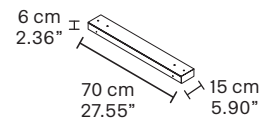

#### TECHNICAL INFORMATION

**L** 224,6 cm / 88.42"  
**H** 76 cm / 29.92"  
**W** 16 kg / 35.27 lb

64 LED LIGHTS CRI > 80  
 3000 K - 96 W- 12480- Nominal lm  
 Dimmable PUSH or DMX on request.

**Fixing:** 1 x canopy  
 4 x single steel cables.  
 The canopy contains:  
 1 x driver  
 1 x control board

#### TECHNICAL INFORMATION

**L** 224,6 cm / 88.42"  
**H** 155 cm / 61.02"  
**W** 28 kg / 61.72 lb

128 LED LIGHTS CRI > 80  
 3000 K - 192 W- 24960 Nominal lm  
 Dimmable PUSH or DMX on request.

**Fixing:** 1 x canopy  
 4 x single steel cables.  
 The canopy contains:  
 1 x driver  
 1 x control board

#### TECHNICAL INFORMATION

**L** 121,3 cm / 47.75"  
**H** 155cm / 61.02"  
**W** 16 kg / 35.27 lb

64 LED LIGHTS CRI > 80  
 3000 K - 96 W- 12480 Nominal lm  
 Dimmable PUSH or DMX on request.

**Fixing:** 1 x canopy.  
 The canopy contains:  
 1 x driver  
 1 x control board

#### TECHNICAL INFORMATION

**L** 121,3 cm / 47.75"  
**H** 311 cm / 112.44"  
**W** 28 cm / 61.72 lb

128 LED LIGHTS CRI > 80  
 3000 K - 192 W - 24960 Nominal lm  
 Dimmable PUSH or DMX on request.

**Fixing:** 1 x canopy.  
 The canopy contains:  
 1 x driver  
 1 x control board