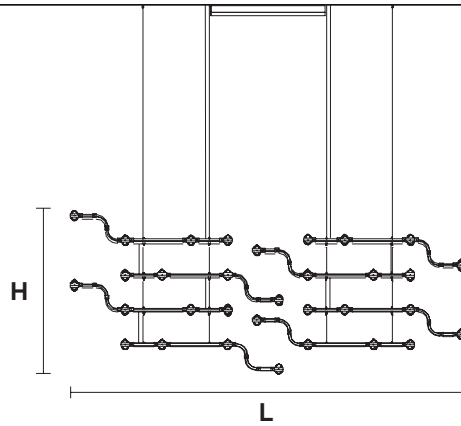

RAQAM N2 BASIC BATCH A8 - MODULO 6 X 8

CE

TECHNICAL INFORMATION

L 224,6 cm / 88.42"
H 76 cm / 29.92"
W 16 kg / 35.27 lb

64 LED LIGHTS CRI > 80
3000 K - 96 W- 12480- Nominal lm
Dimmable PUSH or DMX on request.

Fixing: 1 x canopy
4 x single steel cables.
The canopy contains:
1 x driver
1 x control board

RAQAM N2 BASIC BATCH A16 - MODULO 6 X 16

CE