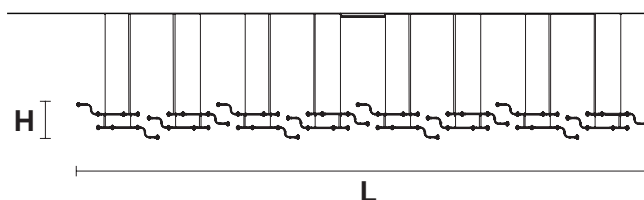

RAQAM N2 BASIC BATCH C16 - MODULO 6 X 16

CE

TECHNICAL INFORMATION

L 848 cm / 333.85"
H 52.5 cm / 20.66"
W 28 kg / 61.72 lb

128 LED LIGHTS CRI > 80
3000 K - 192 W - 24960 Nominal lm
Dimmable PUSH or DMX on request.

Fixing: 1 x canopy
16 x single steel cables.
The canopy contains:
1 x driver
1 x control board