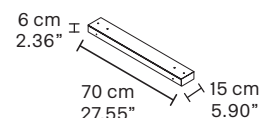

#### TECHNICAL INFORMATION

**L** 224,6 cm / 88.42"  
**H** 76 cm / 29.92"  
**W** 16 kg / 35.27 lb

64 LED LIGHTS CRI > 80  
 3000 K - 96 W- 12480- Nominal lm  
 Dimmable PUSH or DMX on request.

**Fixing:** 1 x canopy  
 4 x single steel cables.  
 The canopy contains:  
 1 x driver  
 1 x control board

#### TECHNICAL INFORMATION

**L** 224,6 cm / 88.42"  
**H** 155 cm / 61.02"  
**W** 28 kg / 61.72 lb

128 LED LIGHTS CRI > 80  
 3000 K - 192 W- 24960 Nominal lm  
 Dimmable PUSH or DMX on request.

**Fixing:** 1 x canopy  
 4 x single steel cables.  
 The canopy contains:  
 1 x driver  
 1 x control board

#### TECHNICAL INFORMATION

**L** 433 cm / 170.47"  
**H** 52.5 cm / 20.66"  
**W** 16 kg / 35.27 lb

64 LED LIGHTS CRI > 80  
 3000 K - 96 W - 12480 Nominal lm  
 Dimmable PUSH or DMX on request.

**Fixing:** 1 x canopy  
 8 x single steel cables.  
 The canopy contains:  
 1 x driver  
 1 x control board

#### TECHNICAL INFORMATION

**L** 848 cm / 333.85"  
**H** 52.5 cm / 20.66"  
**W** 28 kg / 61.72 lb

128 LED LIGHTS CRI > 80  
 3000 K - 192 W - 24960 Nominal lm  
 Dimmable PUSH or DMX on request.

**Fixing:** 1 x canopy  
 16 x single steel cables.  
 The canopy contains:  
 1 x driver  
 1 x control board