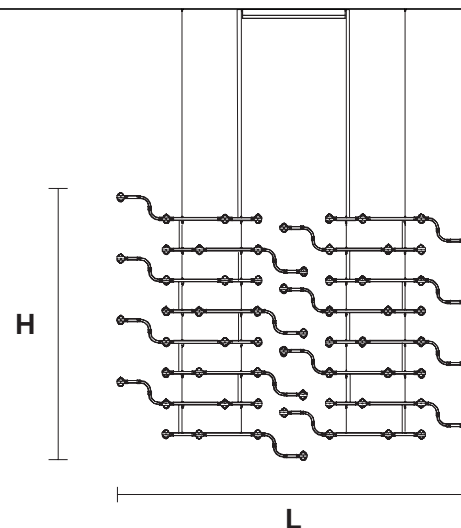

#### TECHNICAL INFORMATION

**L** 224,6 cm / 88.42"  
**H** 76 cm / 29.92"  
**W** 16 kg / 35.27 lb

64 LED LIGHTS CRI > 80  
 3000 K - 96 W- 12480- Nominal lm  
 Dimmable PUSH or DMX on request.

**Fixing:** 1 x canopy  
 4 x single steel cables.  
 The canopy contains:  
 1 x driver  
 1 x control board

#### TECHNICAL INFORMATION

**L** 224,6 cm / 88.42"  
**H** 155 cm / 61.02"  
**W** 28 kg / 61.72 lb

128 LED LIGHTS CRI > 80  
 3000 K - 192 W- 24960 Nominal lm  
 Dimmable PUSH or DMX on request.

**Fixing:** 1 x canopy  
 4 x single steel cables.  
 The canopy contains:  
 1 x driver  
 1 x control board