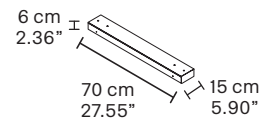

#### TECHNICAL INFORMATION

**L** 224,6 cm / 88.42"  
**H** 76 cm / 29.92"  
**W** 16 kg / 35.27 lb

64 LED LIGHTS CRI > 80  
 3000 K - 96 W- 12480- Nominal lm  
 Dimmable PUSH or DMX on request.

**Fixing:** 1 x canopy  
 4 x single steel cables.  
 The canopy contains:  
 1 x driver  
 1 x control board

#### TECHNICAL INFORMATION

**L** 224,6 cm / 88.42"  
**H** 155 cm / 61.02"  
**W** 28 kg / 61.72 lb

128 LED LIGHTS CRI > 80  
 3000 K - 192 W- 24960 Nominal lm  
 Dimmable PUSH or DMX on request.

**Fixing:** 1 x canopy  
 4 x single steel cables.  
 The canopy contains:  
 1 x driver  
 1 x control board

#### TECHNICAL INFORMATION

**L** 121,3 cm / 47.75"  
**H** 155cm / 61.02"  
**W** 16 kg / 35.27 lb

64 LED LIGHTS CRI > 80  
 3000 K - 96 W- 12480 Nominal lm  
 Dimmable PUSH or DMX on request.

**Fixing:** 1 x canopy.  
 The canopy contains:  
 1 x driver  
 1 x control board