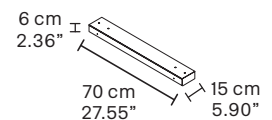

#### TECHNICAL INFORMATION

**L** 224,6 cm / 88.42"  
**H** 76 cm / 29.92"  
**W** 16 kg / 35.27 lb

64 LED LIGHTS CRI > 80  
 3000 K - 96 W- 12480- Nominal lm  
 Dimmable PUSH or DMX on request.

**Fixing:** 1 x canopy  
 4 x single steel cables.  
 The canopy contains:  
 1 x driver  
 1 x control board

#### TECHNICAL INFORMATION

**L** 224,6 cm / 88.42"  
**H** 155 cm / 61.02"  
**W** 28 kg / 61.72 lb

128 LED LIGHTS CRI > 80  
 3000 K - 192 W- 24960 Nominal lm  
 Dimmable PUSH or DMX on request.

**Fixing:** 1 x canopy  
 4 x single steel cables.  
 The canopy contains:  
 1 x driver  
 1 x control board

#### TECHNICAL INFORMATION

**L** 121,3 cm / 47.75"  
**H** 155cm / 61.02 "  
**W** 16 kg / 35.27 lb

64 LED LIGHTS CRI > 80  
 3000 K - 96 W- 12480 Nominal lm  
 Dimmable PUSH or DMX on request.

**Fixing:** 1 x canopy.  
 The canopy contains:  
 1 x driver  
 1 x control board