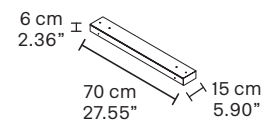

TECHNICAL INFORMATION

L 433 cm / 170.47"
H 52.5 cm / 20.66"
W 16 kg / 35.27 lb

64 LED LIGHTS CRI > 80
3000 K - 96 W - 12480 Nominal lm
Dimmable PUSH or DMX on request.

Fixing: 1 x canopy
8 x single steel cables.
The canopy contains:
1 x driver
1 x control board