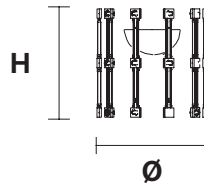

CE

TECHNICAL INFORMATION

Ø 62 cm / 24.40"
H 263 cm / 103.54"
W 62 kg / 136.68 lb

220 LED LIGHTS CRI > 80
 3000 K - 330 W - 42900 Nominal lm
 Dimmable PUSH or DMX on request.

Fixing: 1 x canopy.
 10x single steel cables
 The canopy contains:
 2 x drivers

Fixing: 1 x canopy.
10x single steel cables
The canopy contains:
2 x drivers

The canopy contains:
2 x driver

Each box contains:
1 x control board.

Any additional element made of module 7x10, requires one additional cup with driver and control board.

G04
Chrome frame
Green Glass

G04
Chrome Frame
Transparent Glass

V95
White frame
Transparent Glass

RAQAM M7 ADDITIONAL ELEMENT TO INCREASE THE OVERALL HEIGHT - MODULO 7 X 10

CE

TECHNICAL INFORMATION

Ø 62 cm / 24.40"
H 58 cm / 22.85"
W 18 kg / 39.68 lb