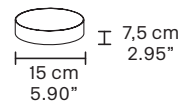

Each box contains:
1 x control board.