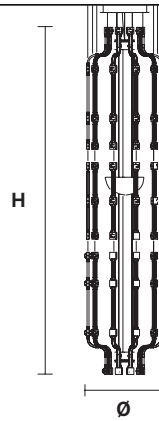

RAQAM M7

Design by: Marc Sadler

Composition - Technical Info

MASIERO

Struttura in metallo ricoperto in vetro, illuminazione LED.

Metal frame covered with glass, LED lighting system.

RAQAM M7 BASIC BATCH A - MODULO 2 X 20 + MODULO 7 X 10

CE

TECHNICAL INFORMATION

Ø 62 cm / 24.40"
H 263 cm / 103.54"
W 62 kg / 136.68 lb

220 LED LIGHTS CRI > 80
 3000 K - 330 W - 42900 Nominal lm
 Dimmable PUSH or DMX on request.

Fixing: 1 x canopy.
 10x single steel cables
 The canopy contains:
 2 x drivers

The canopy contains:
 2 x drivers

Each box contains:
 1 x control board.

Any additional element made of module 7x10, requires one additional cup with driver and control board.

G03
 Gold Frame
 Transparent Glass

G04
 Chrome Frame
 Transparent Glass

V95
 White frame
 Transparent Glass

RAQAM M7 ADDITIONAL ELEMENT TO INCREASE THE OVERALL HEIGHT - MODULO 7 X 10

CE

TECHNICAL INFORMATION

Ø 62 cm / 24.40"
H 58 cm / 22.85"
W 18 kg / 39.68 lb