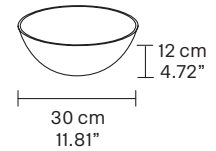

Any additional element made of module 7x10, requires one additional cup with driver and control board.

G03
Gold Frame
Transparent Glass