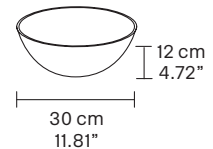

TECHNICAL INFORMATION

Ø 62 cm / 24.40"
H 58 cm / 22.85"
W 18 kg / 39.68 lb

60 LED LIGHTS CRI > 80
3000 K - 90W - 11700 Nominal lm

Dimmable PUSH or DMX on request.

Fixing: 1 x canopy.
10x single steel cables
The canopy contains:
2 x drivers

Any additional element made of module 7x10, requires one additional cup with driver and control board.