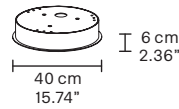

TECHNICAL INFORMATION

Ø 62 cm / 24.40"
H 263 cm / 103.54"
W 62 kg / 136.68 lb

220 LED LIGHTS CRI > 80
3000 K - 330 W - 42900 Nominal lm
Dimmable PUSH or DMX on request.

Fixing: 1 x canopy.
10x single steel cables
The canopy contains:
2 x drivers

The canopy contains:
2 x drivers