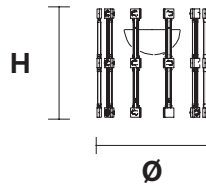

CE

TECHNICAL INFORMATION

Ø 62 cm / 24.40"
H 263 cm / 103.54"
W 62 kg / 136.68 lb

220 LED LIGHTS CRI > 80
 3000 K - 330 W - 42900 Nominal lm
 Dimmable PUSH or DMX on request.

Fixing: 1 x canopy.
 10x single steel cables
 The canopy contains:
 2 x drivers

The canopy contains:
 2 x drivers

Each box contains:
 1 x control board.

Any additional element made of module 7x10, requires one additional cup with driver and control board.

G03
 Gold Frame
 Transparent Glass

G04
 Chrome Frame
 Transparent Glass

V95
 White frame
 Transparent Glass

RAQAM M7 ADDITIONAL ELEMENT TO INCREASE THE OVERALL HEIGHT - MODULO 7 X 10

CE

TECHNICAL INFORMATION

Ø 62 cm / 24.40"
H 58 cm / 22.85"
W 18 kg / 39.68 lb