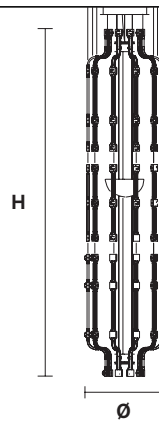

CE

TECHNICAL INFORMATION

Ø 62 cm / 24.40"
H 263 cm / 103.54"
W 62 kg / 136.68 lb

220 LED LIGHTS CRI > 80
 3000 K - 330 W - 42900 Nominal lm
 Dimmable PUSH or DMX on request.

Fixing: 1 x canopy.
 10x single steel cables
 The canopy contains:
 2 x drivers

G04
 Chrome Frame
 Transparent Glass

V95
 White frame
 Transparent Glass

RAQAM M7 ADDITIONAL ELEMENT TO INCREASE THE OVERALL HEIGHT - MODULO 7 X 10

CE

TECHNICAL INFORMATION

Ø 62 cm / 24.40"
H 58 cm / 22.85"
W 18 kg / 39.68 lb

60 LED LIGHTS CRI > 80
 3000 K - 90W - 11700 Nominal lm

Dimmable PUSH or DMX on request.

Fixing: 1 x canopy.
 10x single steel cables
 The canopy contains:
 2 x drivers

Any additional element made of module 7x10, requires one additional cup with driver and control board.

RAQAM M7 BASIC BATCH A - MODULO 2 X 20 + MODULO 7 X 10

CE

TECHNICAL INFORMATION

Ø 62 cm / 24.40"
H 263 cm / 103.54"
W 62 kg / 136.68 lb

220 LED LIGHTS CRI > 80
3000 K - 330 W - 42900 Nominal lm
Dimmable PUSH or DMX on request.