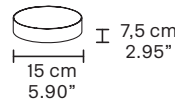

Each box contains:
1 x control board.