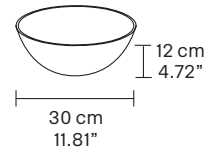

Any additional element made of module 7x10, requires one additional cup with driver and control board.

G03
Gold Frame
Transparent Glass