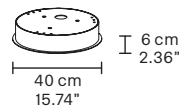

TECHNICAL INFORMATION

Ø 62 cm / 24.40"
H 263 cm / 103.54"
W 62 kg / 136.68 lb

220 LED LIGHTS CRI > 80
3000 K - 330 W - 42900 Nominal lm
Dimmable PUSH or DMX on request.

Fixing: 1 x canopy.
10x single steel cables
The canopy contains:
2 x drivers

The canopy contains:
2 x driver