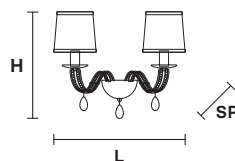

NOBLESSE Ceiling / Applique

Design by: m_p studio

MASIERO

NOBLESSE PL6 CE

NOBLESSE A2 CE Ⓜ

NOBLESSE A4 CE Ⓜ

Il telaio in metallo verniciato è decorato da perle di vetro trasparente.
Paralumi in tessuto shantung, pendagli in foglia oro.

H 30 cm / 11.70"
Ø 62 cm / 24.18"

⦿ 6×E14×40 W max
USA 6×E12×40 W max
(not included)

H 40 cm / 15.60"
L 46 cm / 17.94"
SP 18 cm / 7.02"

⦿ 2×E14×40 W max
USA 2×E12×40 W max
(not included)

Paralumi/shade SHA-BD/14/IV
Paralumi/shade SHA-BD/14/WH

H 48 cm / 18.72"
L 50 cm / 19.50"
SP 24 cm / 9.36"

⦿ 4×E14×40 W max
USA 4×E12×40 W max
(not included)

Paralumi/shade SHA-BD/14/IV
Paralumi/shade SHA-BD/14/WH

V13
Ivory and gold

V97
Shiny white and silver