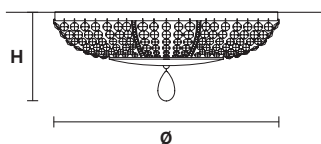

NOBLESSE PL6 CE

NOBLESSE A2 CE Ⓜ