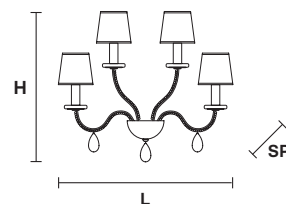

NOBLESSE Ceiling / Applique

Design by: m_p studio

MASIERO

NOBLESSE PL6 CE

NOBLESSE A2 CE Ⓜ

NOBLESSE A4 CE Ⓜ

Il telaio in metallo verniciato è decorato da perle di vetro trasparente.
Paralumi in tessuto shantung, pendagli in foglia oro.

H 30 cm / 11.70"
Ø 62 cm / 24.18"

⦿ 6×E14×40 W max
USA 6×E12×40 W max
(not included)

H 40 cm / 15.60"
L 46 cm / 17.94"
SP 18 cm / 7.02"

⦿ 2×E14×40 W max
USA 2×E12×40 W max
(not included)

Paralumi/shade SHA-BD/14/IV
Paralumi/shade SHA-BD/14/WH

H 48 cm / 18.72"
L 50 cm / 19.50"
SP 24 cm / 9.36"

⦿ 4×E14×40 W max
USA 4×E12×40 W max
(not included)

Paralumi/shade SHA-BD/14/IV
Paralumi/shade SHA-BD/14/WH

V13
Ivory and gold

V97
Shiny white and silver