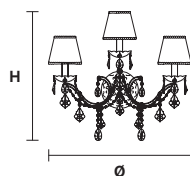

VE 986

Applique

Design by: m_p studio

MASIERO

VE986/A3

CE

L 50 cm / 19.69"

SP 25 cm / 9.84"

H 55 cm / 21.64"

 **VE 986/A3 MT - CG**
3×E14×40 W max (not included)
Triac Dimmable

 **VE 986/A3 RW/DW**
3×LED source - 12 W tot
(driver included).
Control system: DMX or Masiero
Smart Light App

MT TRADITIONAL